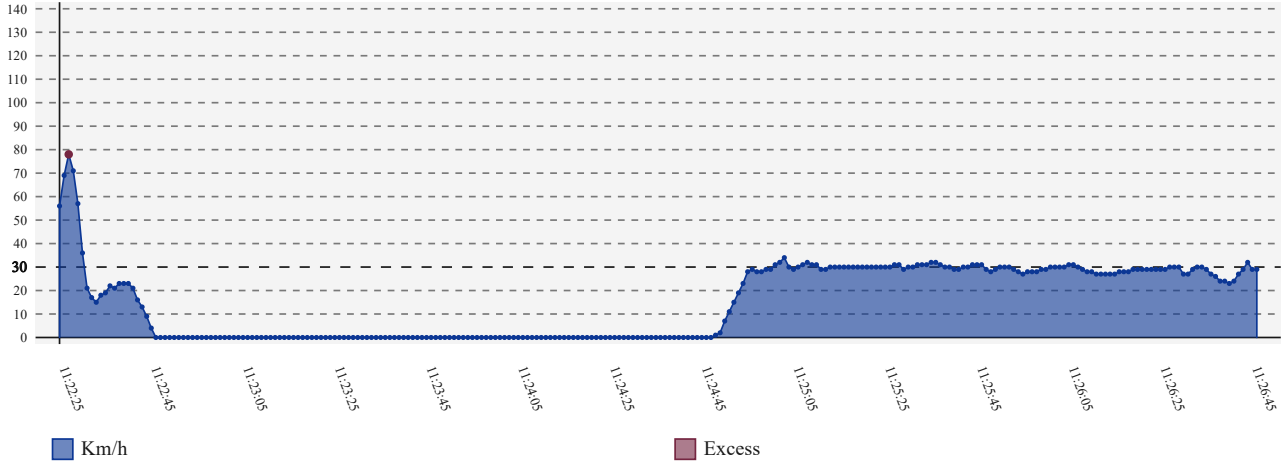

Overspeed Report:

Participant	Zone Entry	Zone Exit	Maximum Km/h	Time Maximum	Average Km/h	Limit Km/h	Zone	Type
834 (Nuno Rogério - Hugo Silva)	2023-09-23 11:22:25	2023-09-23 11:26:46	78	2023-09-23 11:22:27	15	30	4	SZ

Speed 834 (Nuno Rogério - Hugo Silva)

Detail:

Time	Speed	Penalty
2023-09-23 11:22:27	78	6
Total:		6' 00"