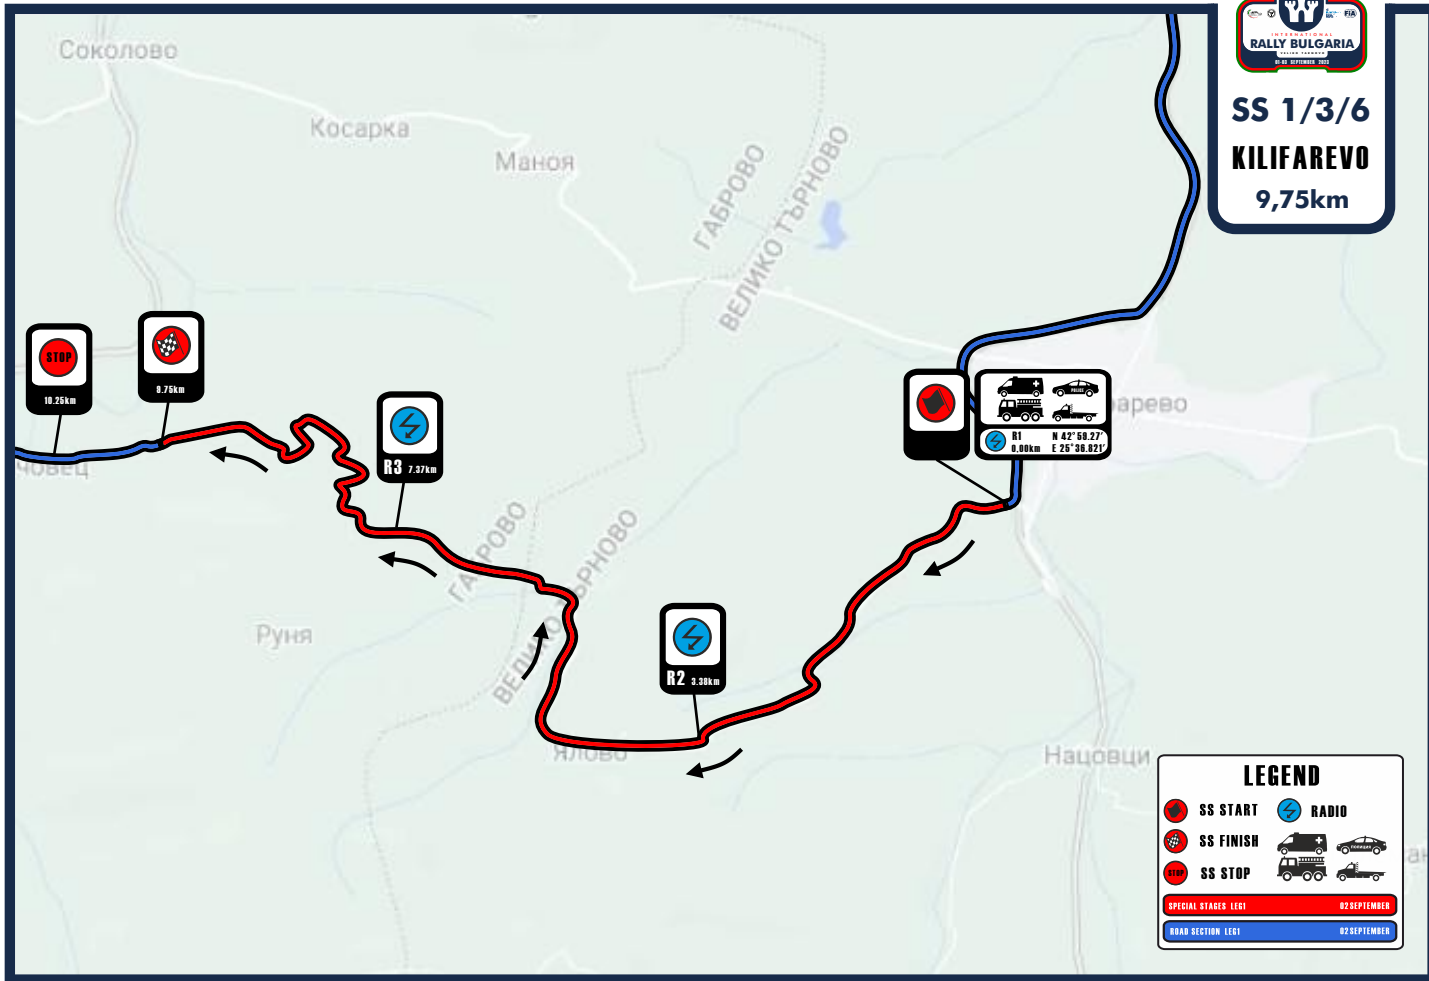

SS 1/3/6
KILIFAREVO
9,75km

LEGEND

	SS START		RADIO
	SS FINISH		
	SS STOP		

SPECIAL STAGES LEG1 02 SEPTEMBER

ROAD SECTION LEG1 02 SEPTEMBER