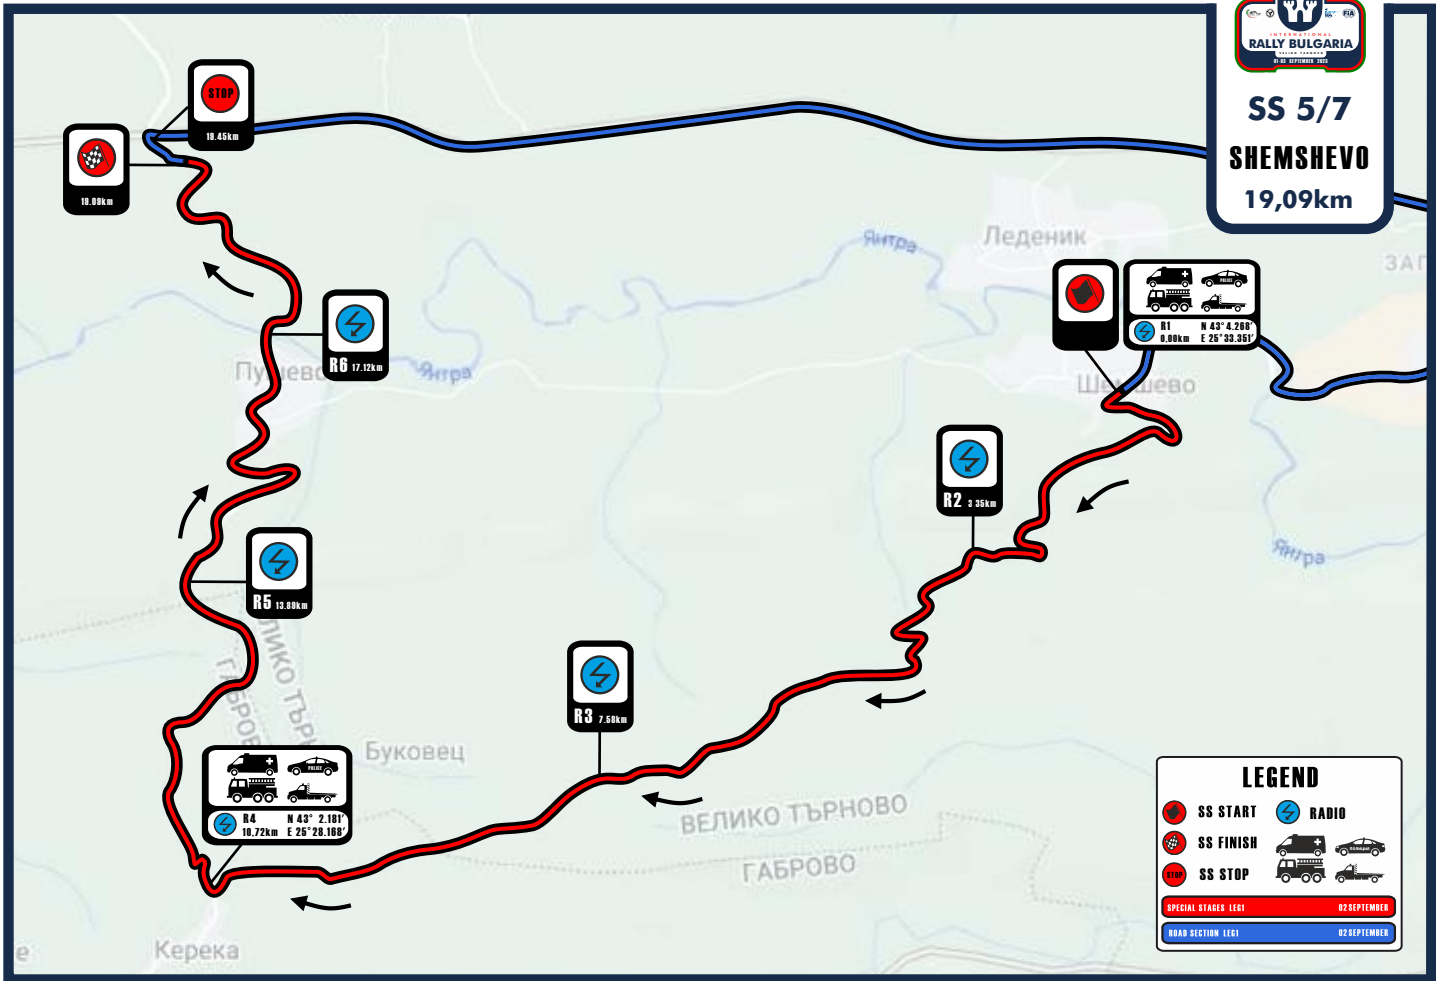

SS 5/7

SHEMSHEVO

19,09km

LEGEND

- SS START
- SS FINISH
- SS STOP
- RADIO
- SPECIAL STAGES LEG
- ROAD SECTION LEG

R2 SEPTEMBER

R2 SEPTEMBER