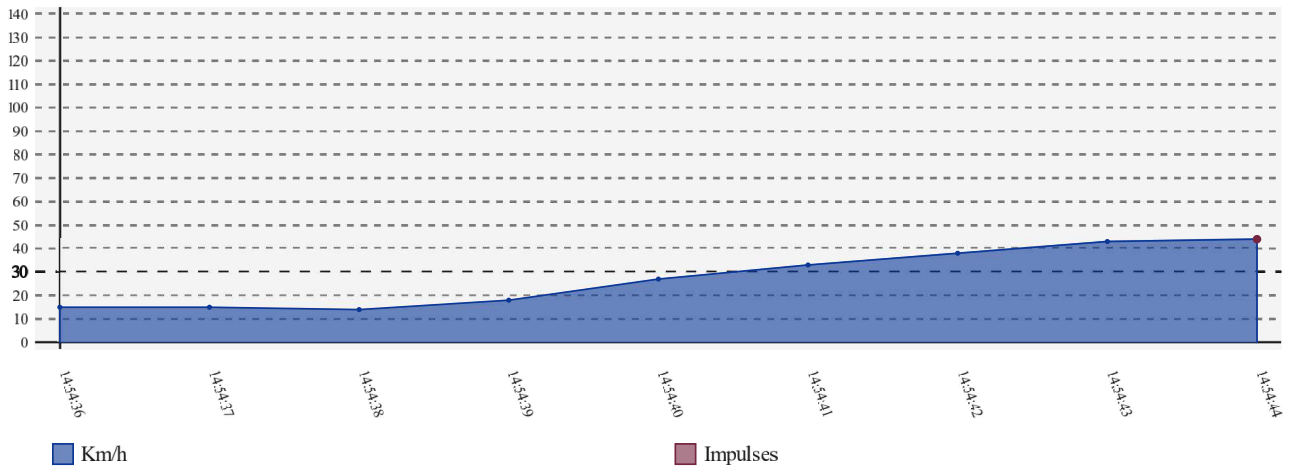

Overspeed Report:

Participant	Zone Entry	Zone Exit	Maximum Km/h	Time Maximum	Average Km/h	Limit Km/h	Zone	Type
35 (SANZ GARCES, MIGUEL -)	2023-04-15 14:54:31	2023-04-15 14:54:49	44	2023-04-15 14:54:44	27	30	1	SZ

Speed 35 (SANZ GARCES, MIGUEL -)

Detail:

Time	Speed	Penalty
2023-04-15 14:54:44	44	1
	Total:	1' 00"

Art. 82.19 FIM Bajas World Cup Regulations