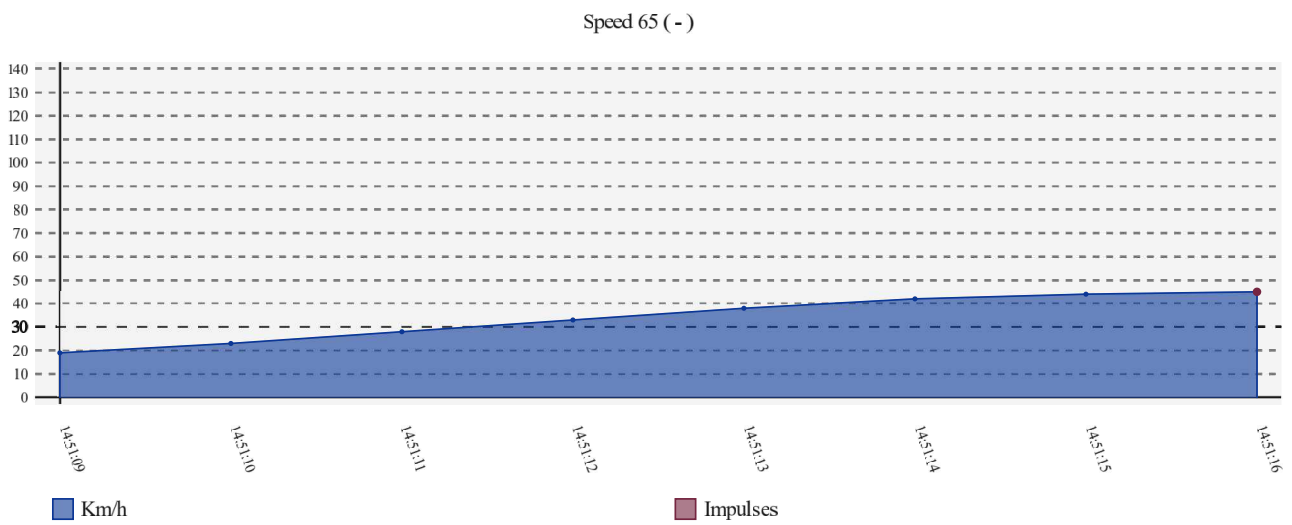

Overspeed Report:

Participant	Zone Entry	Zone Exit	Maximum Km/h	Time Maximum	Average Km/h	Limit Km/h	Zone	Type
65 (-)	2023-04-15 14:51:04	2023-04-15 14:51:21	45	2023-04-15 14:51:16	34	30	1	SZ

Detail:

Time	Speed	Penalty
2023-04-15 14:51:16	45	1
Total:		1' 00"