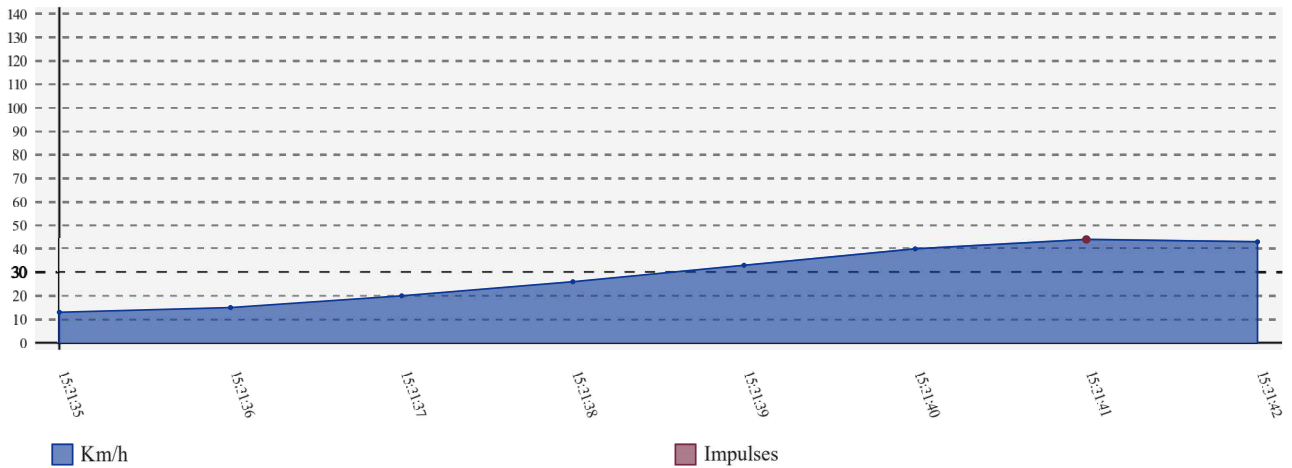

Overspeed Report:

Participant	Zone Entry	Zone Exit	Maximum Km/h	Time Maximum	Average Km/h	Limit Km/h	Zone	Type
23 (LUCIAÑEZ JIMENEZ, ALEJANDRO CARLOS -)	2023-04-15 15:31:30	2023-04-15 15:31:47	44	2023-04-15 15:31:41	29	30	1	SZ

Speed 23 (LUCIAÑEZ JIMENEZ, ALEJANDRO CARLOS -)