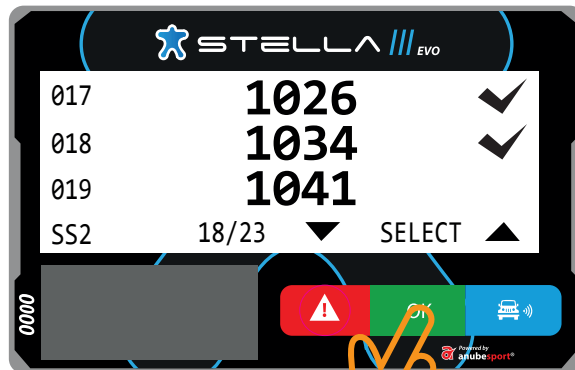

# LIST OF WAYPOINTS

OK

# SETTING TRIP TO ZERO

OK

1 sec.

+

1 sec.

+

1 sec.

STELLA ///