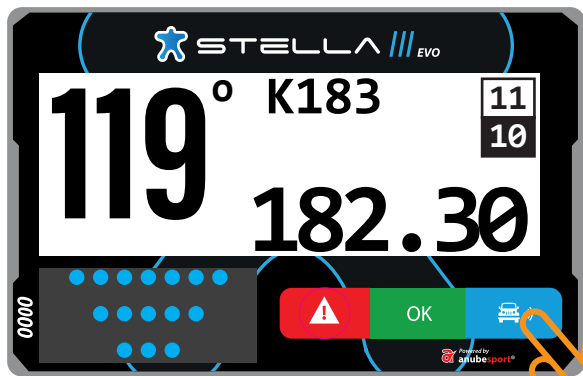

# WAYPOINT PROXIMITY

**TARGET WAYPOINT DIRECTION**

**DISTANCE TO WAYPOINT**

**CAP**

The image shows a Stella EVO display with the following information:

- Brand: STELLA EVO
- Waypoint ID: K27S
- Altitude: 328
- Distance to Waypoint: 24.82
- Target Waypoint Direction: 95°
- Cap: 0000
- Buttons: Warning (red), OK (green), and Vehicle (blue)
- Powered by anubespport

# DANGER 3 !!!

ALERTING 300m before an area marked on the roadbook as "Danger 3"

# OVERTAKING / BLUE FLAG

**FLASHING**  
*Sending blue flag*

**OVERTAKE  
REQUEST**