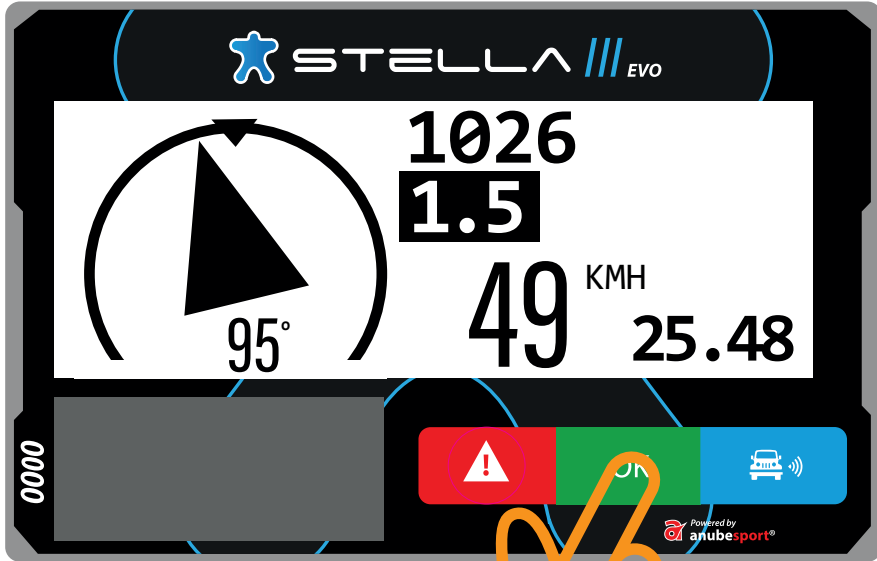

LIST OF WAYPOINTS

OK