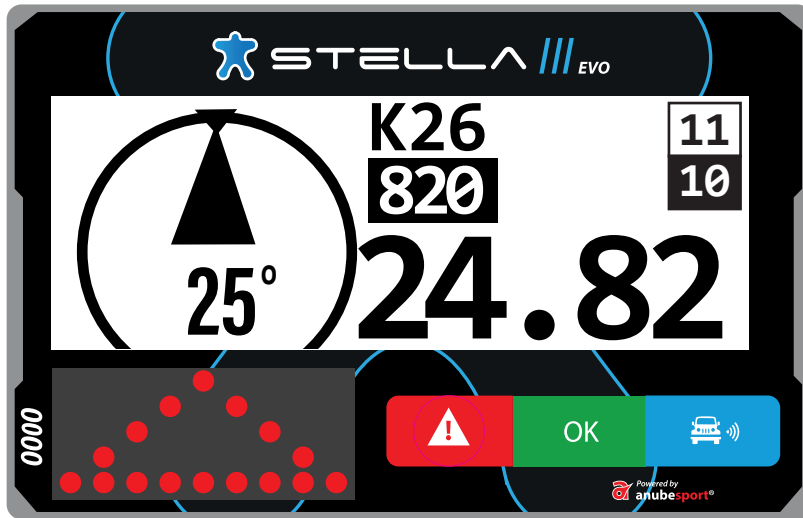

CAUTION VEHICLE STATIONARY

3 sec.