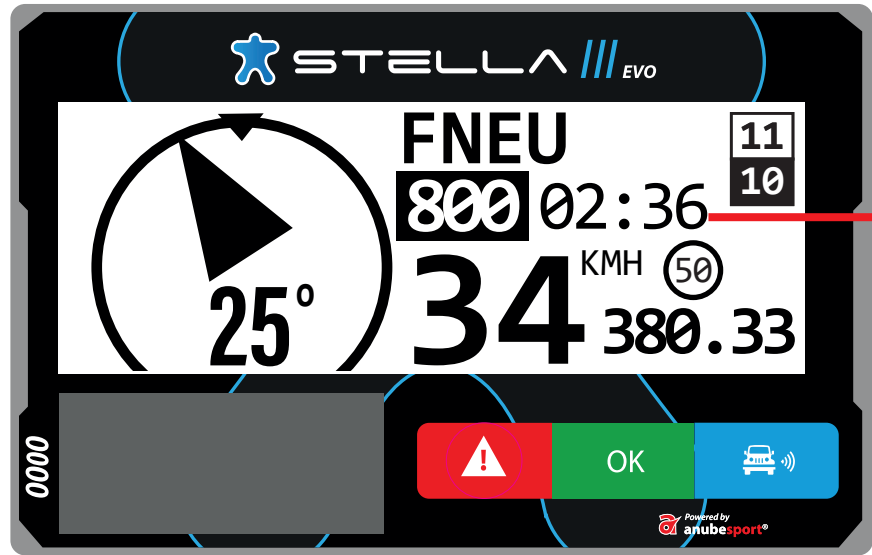

NEUTRALIZATION ZONE