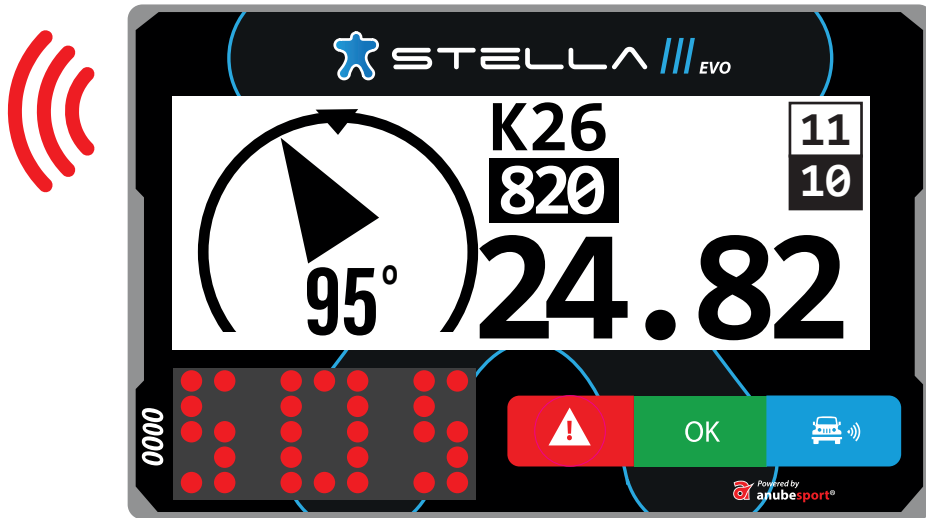

REQUEST MEDICAL ATTENTION IMMEDIATELY

1 sec.

SOS