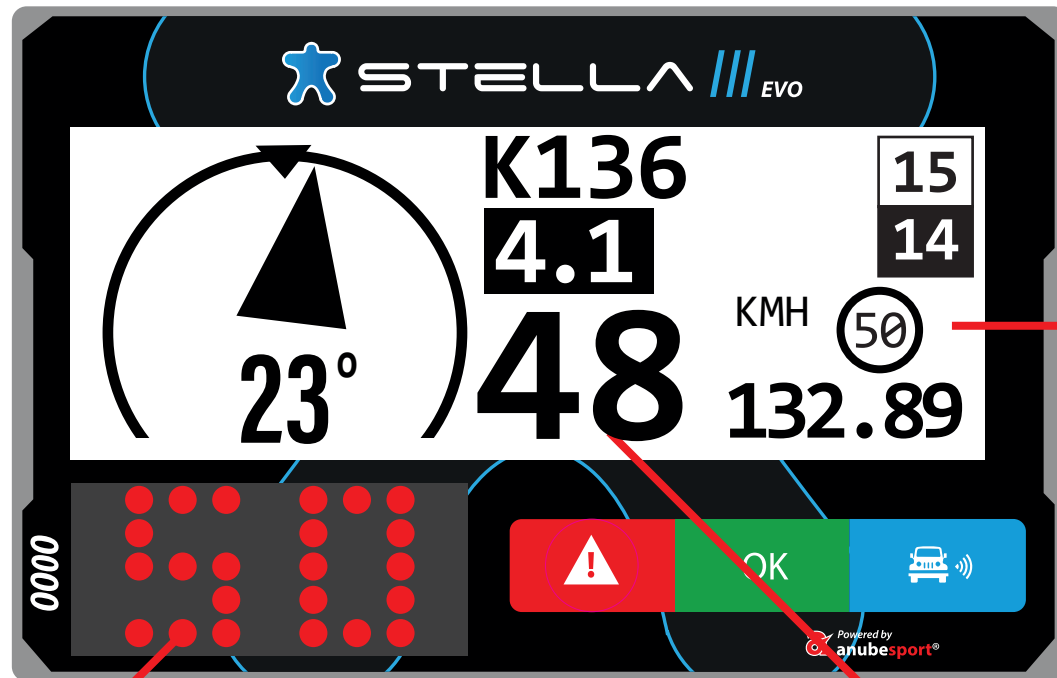

SPEED ZONE

SPEED
LIMIT

SPEED
LIMIT

CURRENT
SPEED