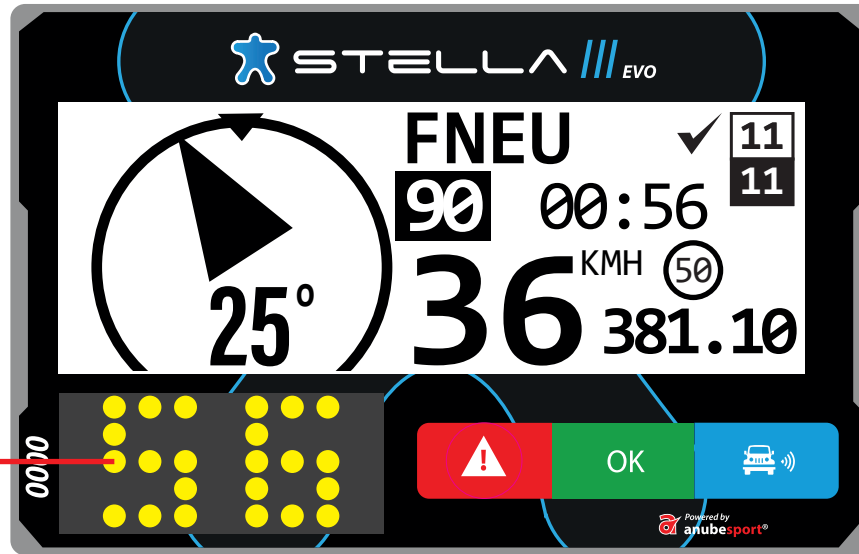

# WAYPOINT PROXIMITY

**TARGET WAYPOINT DIRECTION**

**DISTANCE TO WAYPOINT**

**CAP**

The image shows a Stella EVO display with the following information:

- Brand: STELLA EVO
- Waypoint ID: K27S
- Altitude: 328
- Distance to Waypoint: 24.82
- Target Waypoint Direction: 95°
- Cap: 0000
- Buttons: Warning (red), OK (green), and Vehicle (blue)
- Powered by anubespport

# NEUTRALIZATION ZONE

# NEUTRALIZATION ZONE

COUNTDOWN  
Last minute