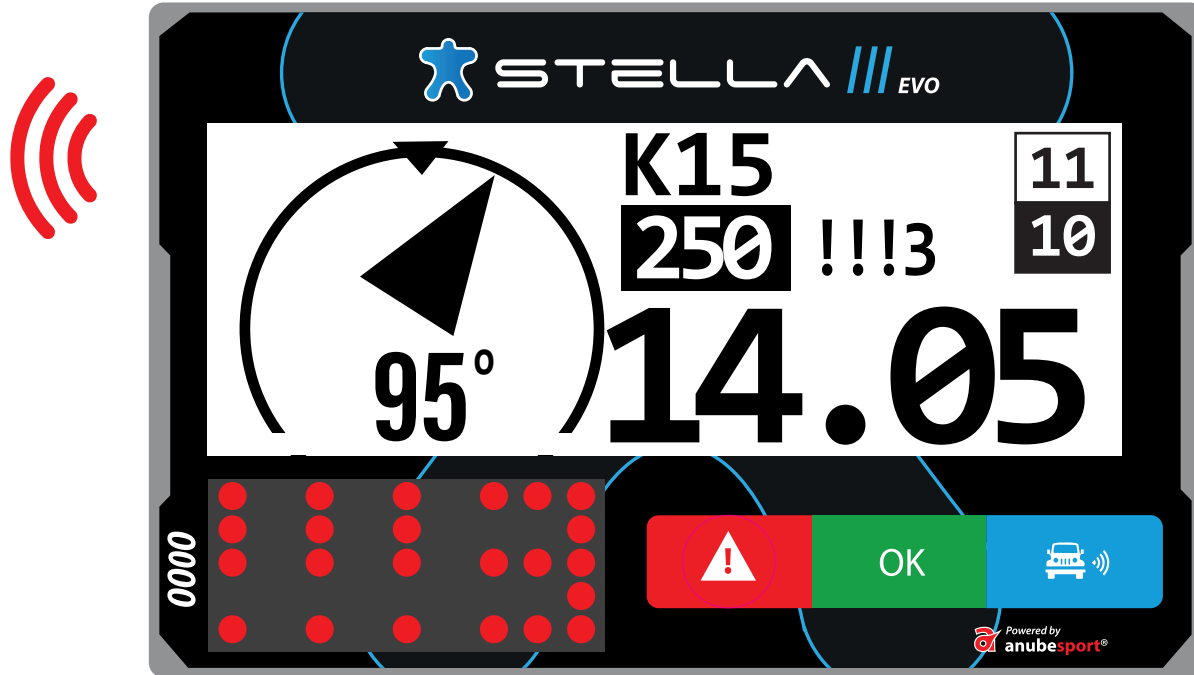

DANGER 3 !!!