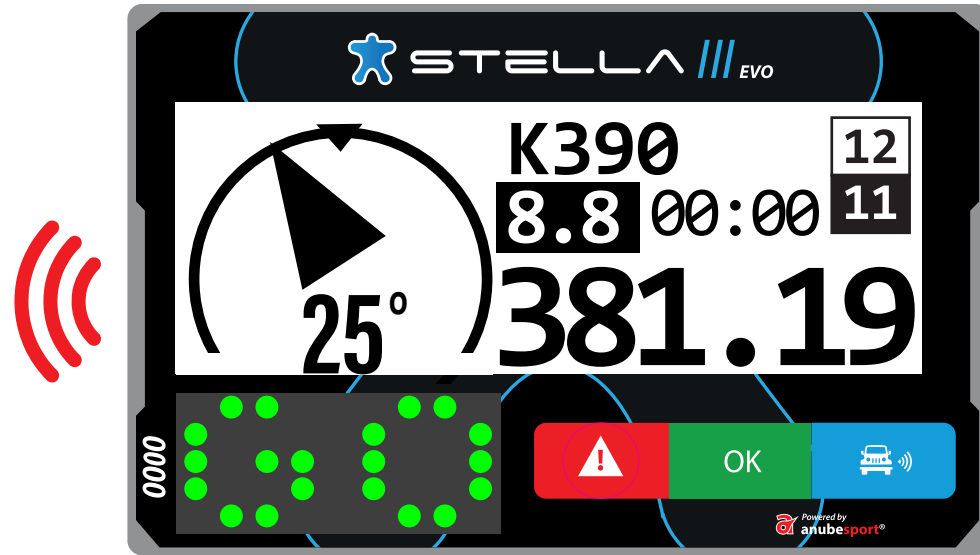

NEUTRALIZATION ZONE