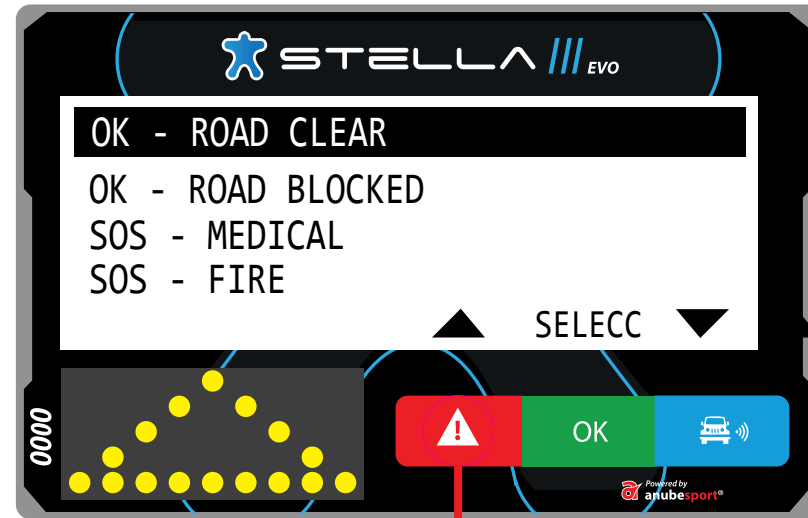

CAUTION VEHICLE STATIONARY

3 sec.