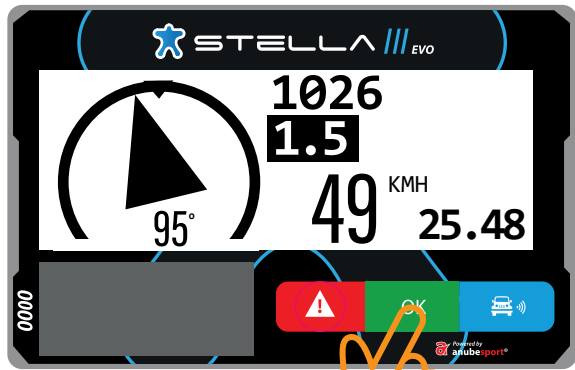

SETTING TRIP TO ZERO

OK