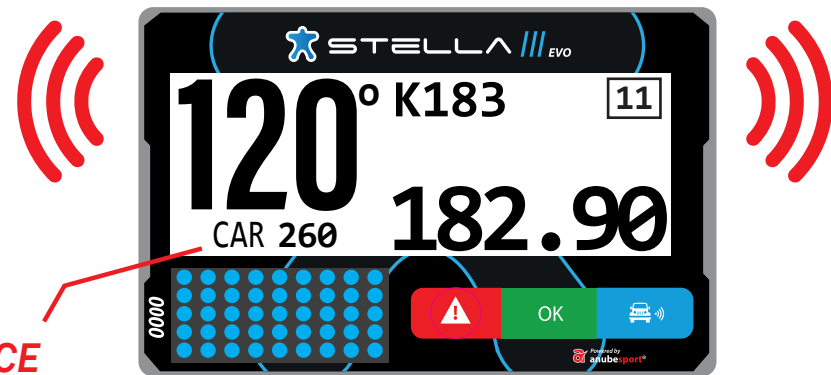

# OVERTAKING / BLUE FLAG

**FLASHING**  
*Sending blue flag*

**OVERTAKE  
REQUEST**

# OVERTAKING / BLUE FLAG

**GREEN**

Blue flag delivered for the vehicle ahead

DISTANCE  
IN METERS

**FLASHING IN BLUE**

Blue flag recived from faster competitor behind