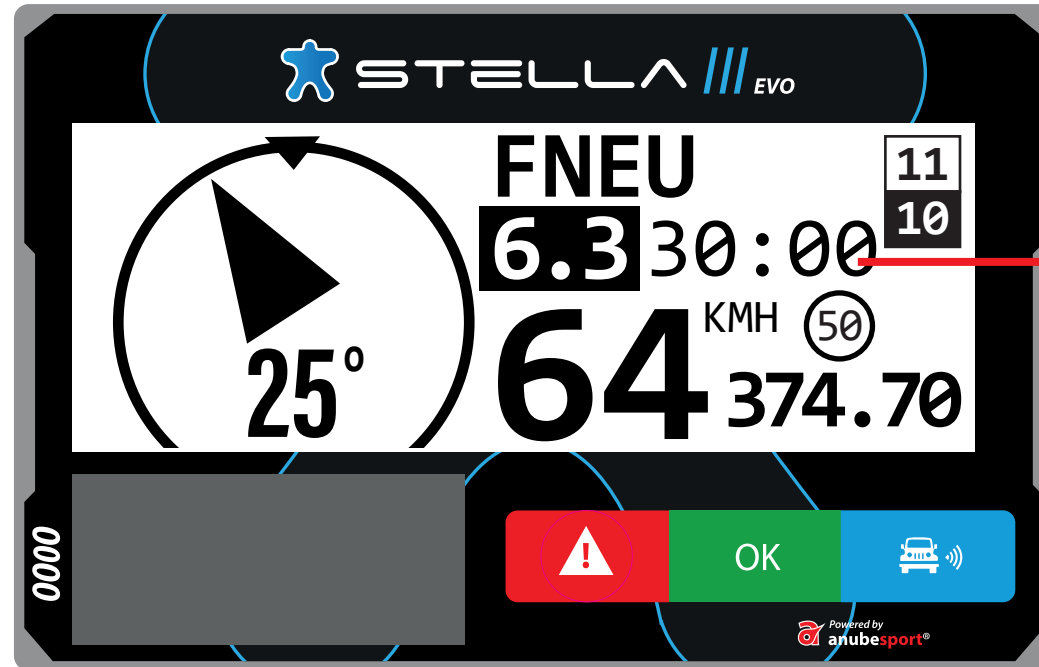

NEUTRALIZATION ZONE

TIME TO RESTART