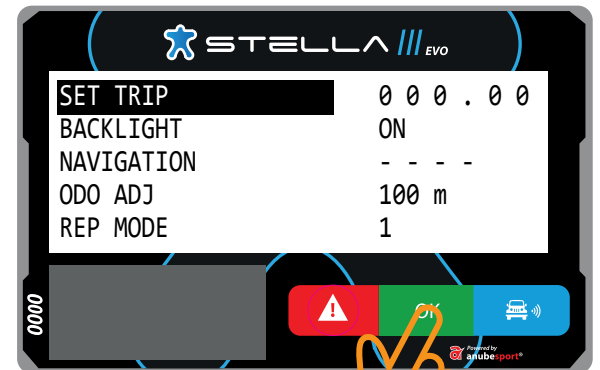

# SETTING TRIP TO ZERO

OK

1 sec.

+

1 sec.

+

1 sec.

STELLA ///