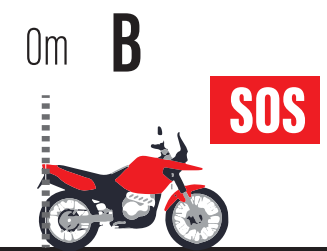

REQUEST MEDICAL ATTENTION IMMEDIATELY

1 sec.

SOS