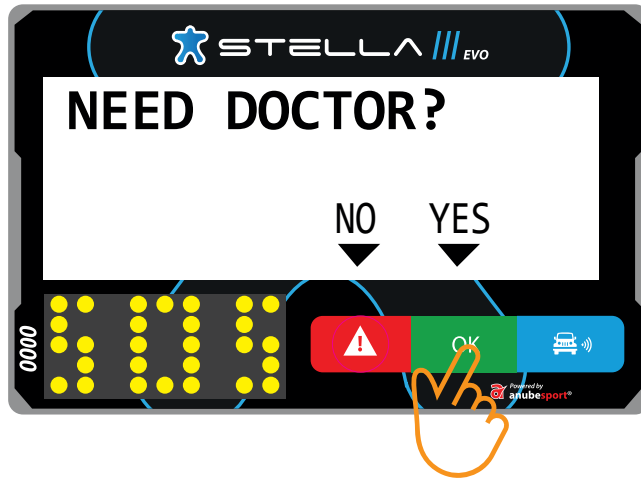

# WAYPOINT PROXIMITY

**TARGET WAYPOINT DIRECTION**

**DISTANCE TO WAYPOINT**

**CAP**

The image shows a Stella EVO display with the following information:

- Brand: STELLA EVO
- Waypoint ID: K27S
- Altitude: 328
- Distance to Waypoint: 24.82
- Target Waypoint Direction: 95°
- Cap: 0000
- Buttons: Warning (red), OK (green), and Vehicle (blue)
- Powered by anubespport

# SPEED ZONE

SPEED  
LIMIT

SPEED  
LIMIT

CURRENT  
SPEED

# REQUEST MEDICAL ATTENTION IMMEDIATELY

1 sec.

SOS

# REQUEST MEDICAL ATTENTION IMMEDIATELY