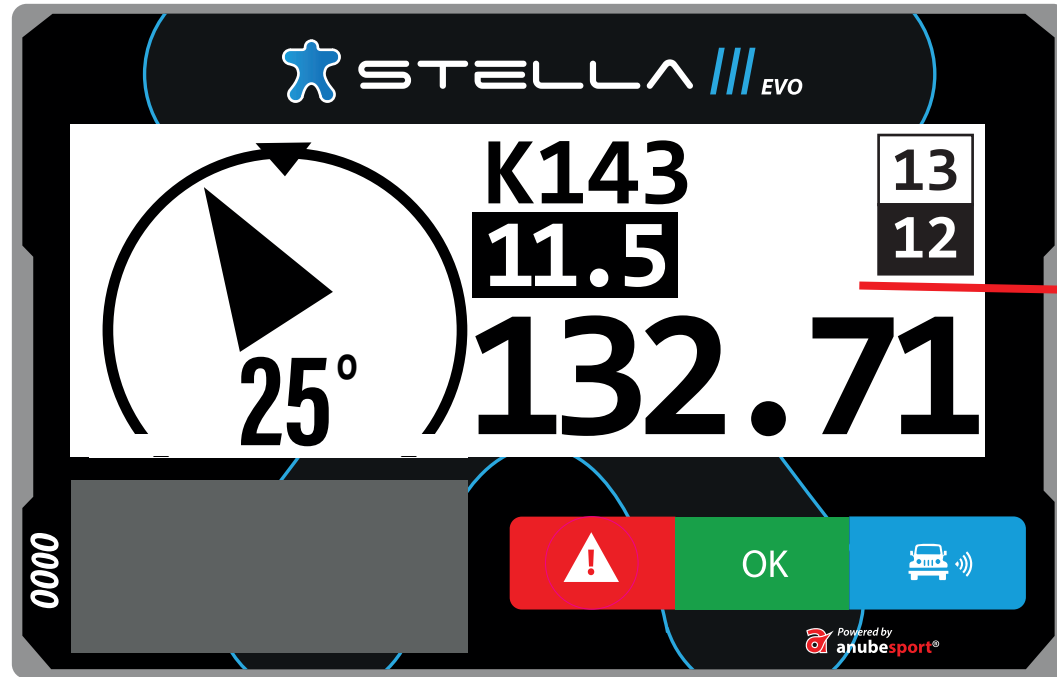

SPEED ZONE

SIGN HAS DISAPPEARED
End of speed zone