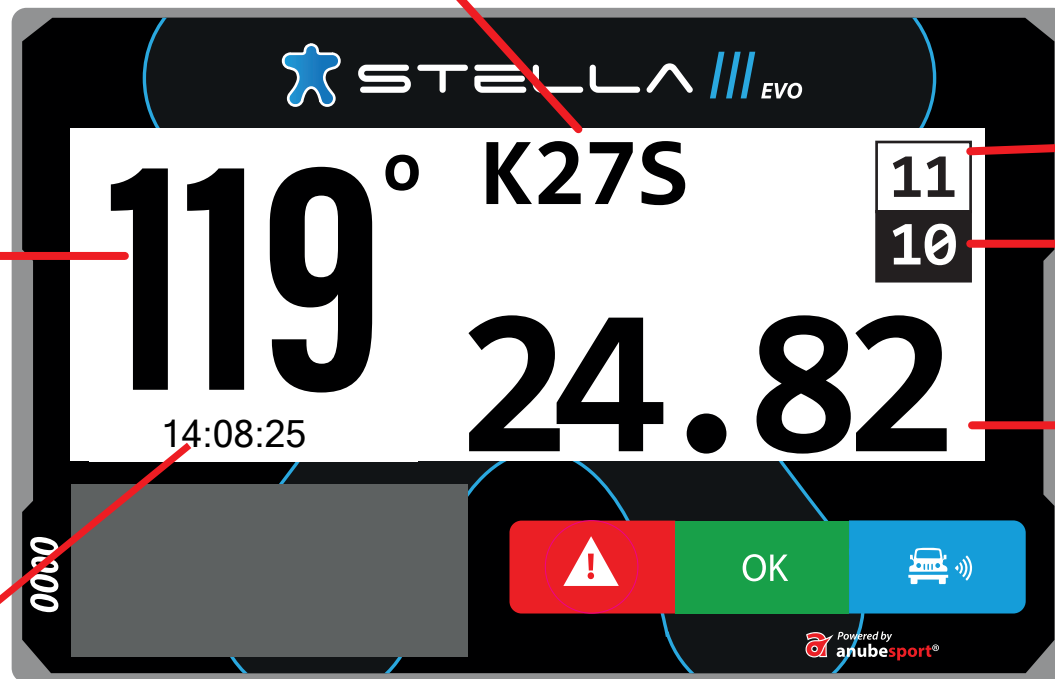

# MAIN SCREEN

**CAP / SPEED**  
optional

**TARGET  
WAYPOINT**

**NUMBER OF  
TARGET  
WAYPOINT**

**VALIDATED  
WAYPOINTS  
COUNTER**

**CURRENT  
TIME**

**TOTAL ODOMETER**

# WAYPOINT PROXIMITY

**TARGET WAYPOINT DIRECTION**

**DISTANCE TO WAYPOINT**

**CAP**

The image shows a Stella EVO display with the following information:

- Brand: STELLA EVO
- Waypoint ID: K27S
- Altitude: 328
- Distance to Waypoint: 24.82
- Target Waypoint Direction: 95°
- Cap: 0000
- Buttons: Warning (red), OK (green), and Vehicle (blue)
- Powered by anubespport