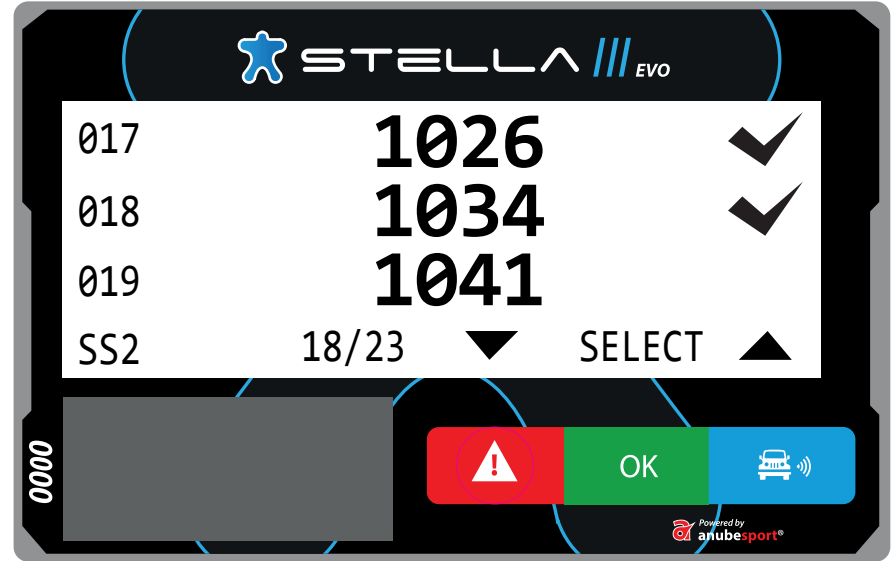

LIST OF WAYPOINTS

OK