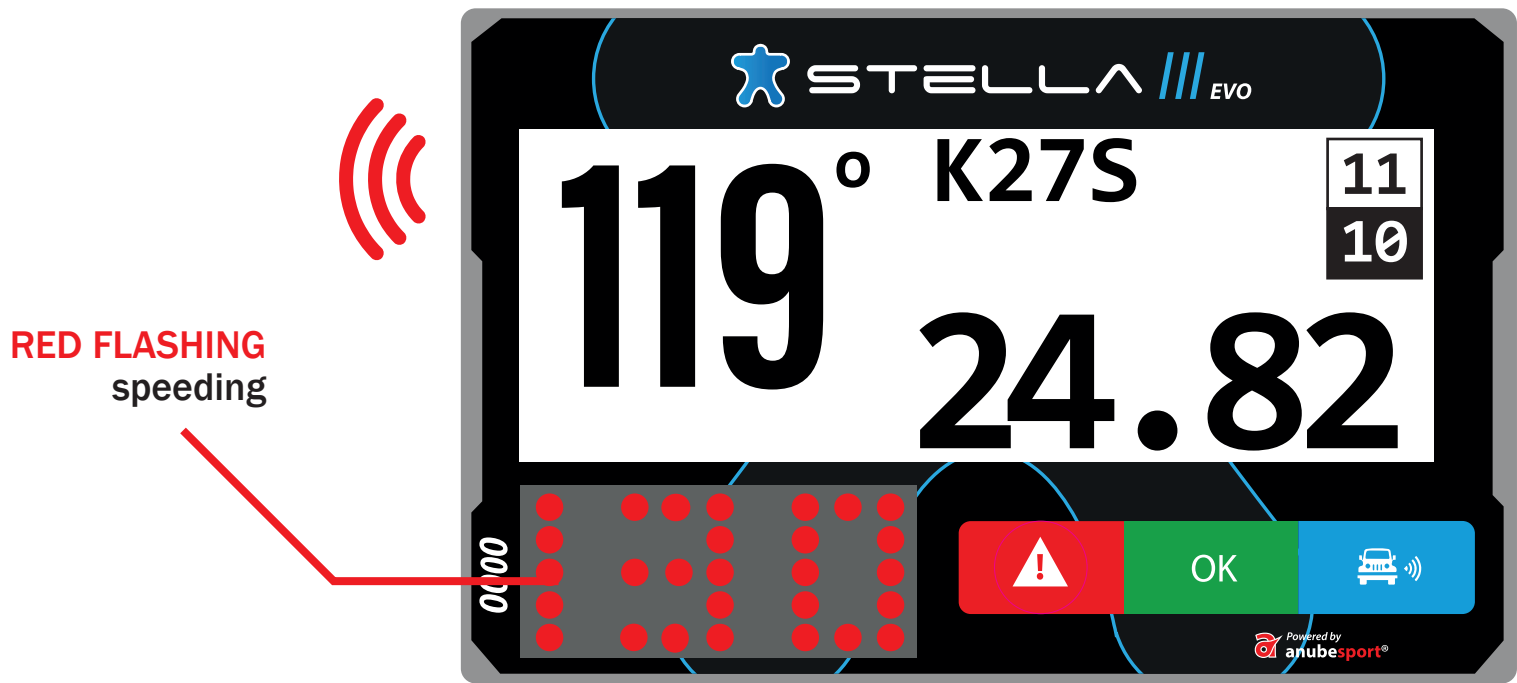

MAXIMUM SPEED ACCORDING TO THE CATEGORY