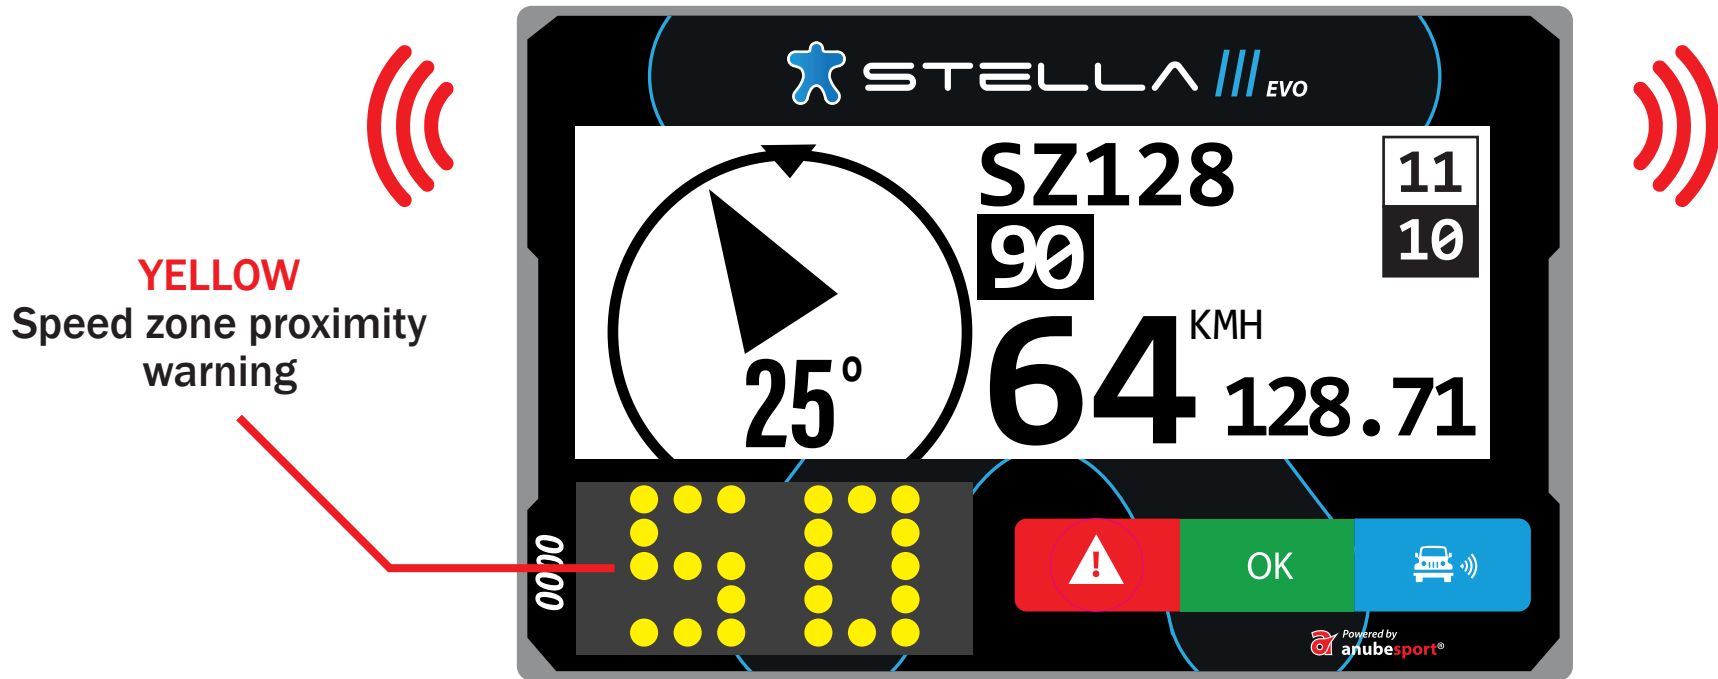

# WAYPOINT PROXIMITY

**TARGET WAYPOINT DIRECTION**

**DISTANCE TO WAYPOINT**

**CAP**

The image shows a Stella EVO display with the following information:

- Brand: STELLA EVO
- Waypoint ID: K27S
- Altitude: 328
- Distance to Waypoint: 24.82
- Target Waypoint Direction: 95°
- Cap: 0000
- Buttons: Warning (red), OK (green), and Vehicle (blue)
- Powered by anubespport

# OVERTAKING / BLUE FLAG

**GREEN**

Blue flag delivered for the vehicle ahead

DISTANCE  
IN METERS

**FLASHING IN BLUE**

Blue flag recived from faster competitor behind

# OVERTAKING / BLUE FLAG

OVERTAKE ACCEPTED

BLUE STEADY

The competitor must facilitate the overtaking safely

ACCEPT OVERTAKING

# SPEED ZONE