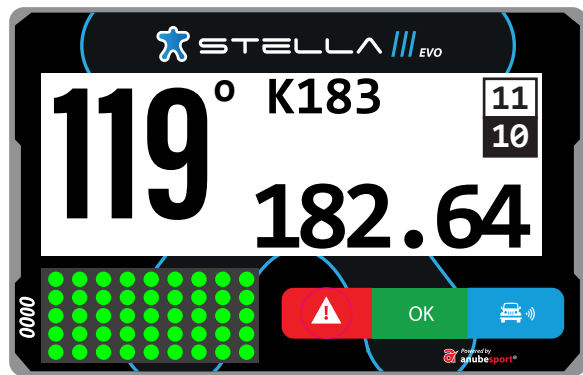

# WAYPOINT PROXIMITY

**TARGET WAYPOINT DIRECTION**

**DISTANCE TO WAYPOINT**

**CAP**

The image shows a Stella EVO display with the following information:

- Brand: STELLA EVO
- Waypoint ID: K27S
- Altitude: 328
- Distance to Waypoint: 24.82
- Target Waypoint Direction: 95°
- Cap: 0000
- Buttons: Warning (red), OK (green), and Vehicle (blue)
- Powered by anubespport

# OVERTAKING / BLUE FLAG

**FLASHING**  
*Sending blue flag*

**OVERTAKE  
REQUEST**

# OVERTAKING / BLUE FLAG

**GREEN**

Blue flag delivered for the vehicle ahead

DISTANCE  
IN METERS

**FLASHING IN BLUE**

Blue flag recived from faster competitor behind