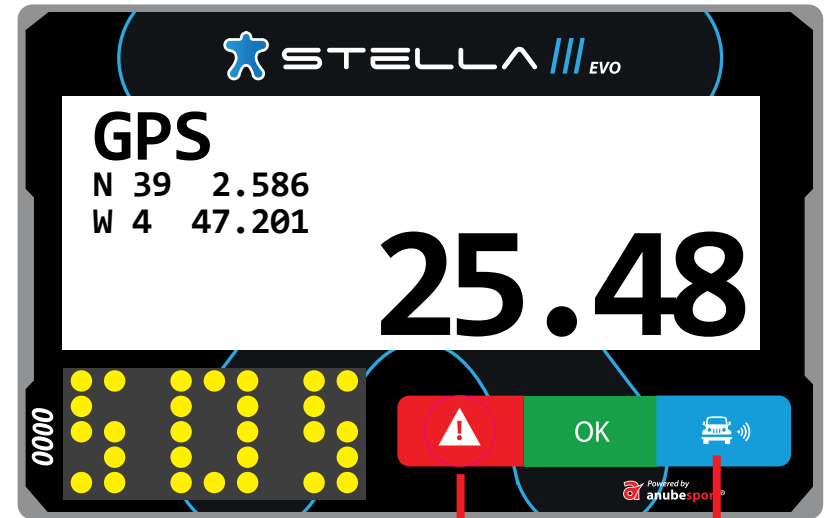

REQUEST MEDICAL ATTENTION IMMEDIATELY

1 sec.

SOS