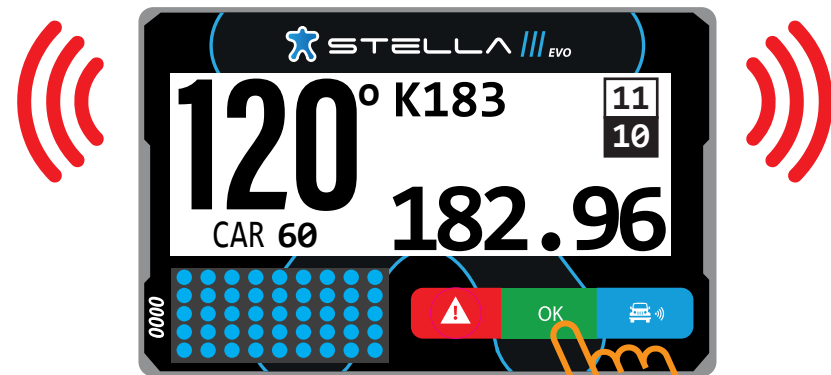

# WAYPOINT PROXIMITY

**TARGET WAYPOINT DIRECTION**

**DISTANCE TO WAYPOINT**

**CAP**

The image shows a Stella EVO display with the following information:

- Brand: STELLA EVO
- Waypoint ID: K27S
- Altitude: 328
- Distance to Waypoint: 24.82
- Target Waypoint Direction: 95°
- Cap: 0000
- Buttons: Warning (red), OK (green), and Vehicle (blue)
- Powered by anubespport

# OVERTAKING / BLUE FLAG

**FLASHING**  
*Sending blue flag*

**OVERTAKE  
REQUEST**

# OVERTAKING / BLUE FLAG

**GREEN**

Blue flag delivered for the vehicle ahead

DISTANCE  
IN METERS

**FLASHING IN BLUE**

Blue flag recived from faster competitor behind

# OVERTAKING / BLUE FLAG

OVERTAKE ACCEPTED

BLUE STEADY

The competitor must facilitate the overtaking safely

ACCEPT OVERTAKING