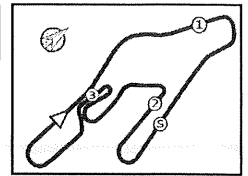

ACI Racing Weekend Vallelunga, 17-18 Settembre 2022

Mini Challenge - Classifica Qualifiche 1

Penalty and Infringement

Fastest Laps Sequence

Num.	Concorrente	Naz	Team	Auto	Local Time	Tempo	Dist.	Media
31	P. SILVESTRINI	ITA	BY my Car by Progetto E20 Motorsport	MINI John Cooper Works	17:54'24.315	1'46.048		138,673
31	P. SILVESTRINI	ITA	BY my Car by Progetto E20 Motorsport	MINI John Cooper Works	17:56'10.005	1'45.690	-0.358	139,143