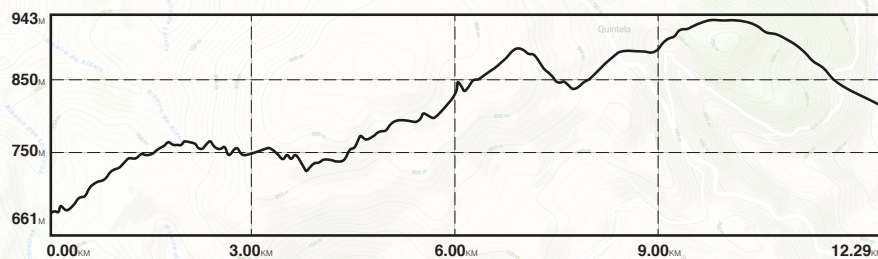

16/17/18
APRIL
2026

RALITERRAS[®]

DIABOBOREIRA

AMARANTE / BAIÃO / MARCO DE CANAVESES

PROVA ESPECIAL DE CLASSIFICAÇÃO
 SPECIAL STAGE

SS5 - Marão

10:00h | 12.29km | 18 ABRIL
 18 APRIL

SS Special Stage		Tactical Operational Command	
Road Section		Medical Intervention Car	
Recece Route		Normal Ambulance	
Alternative Route		Fire Fighting Vehicle	
Radio Point		Extrication Vehicle	
Road Book Box		Towing	
Time Control		Fire Fighting Operator	
SS Start			
SS Flying Finish			
STOP			