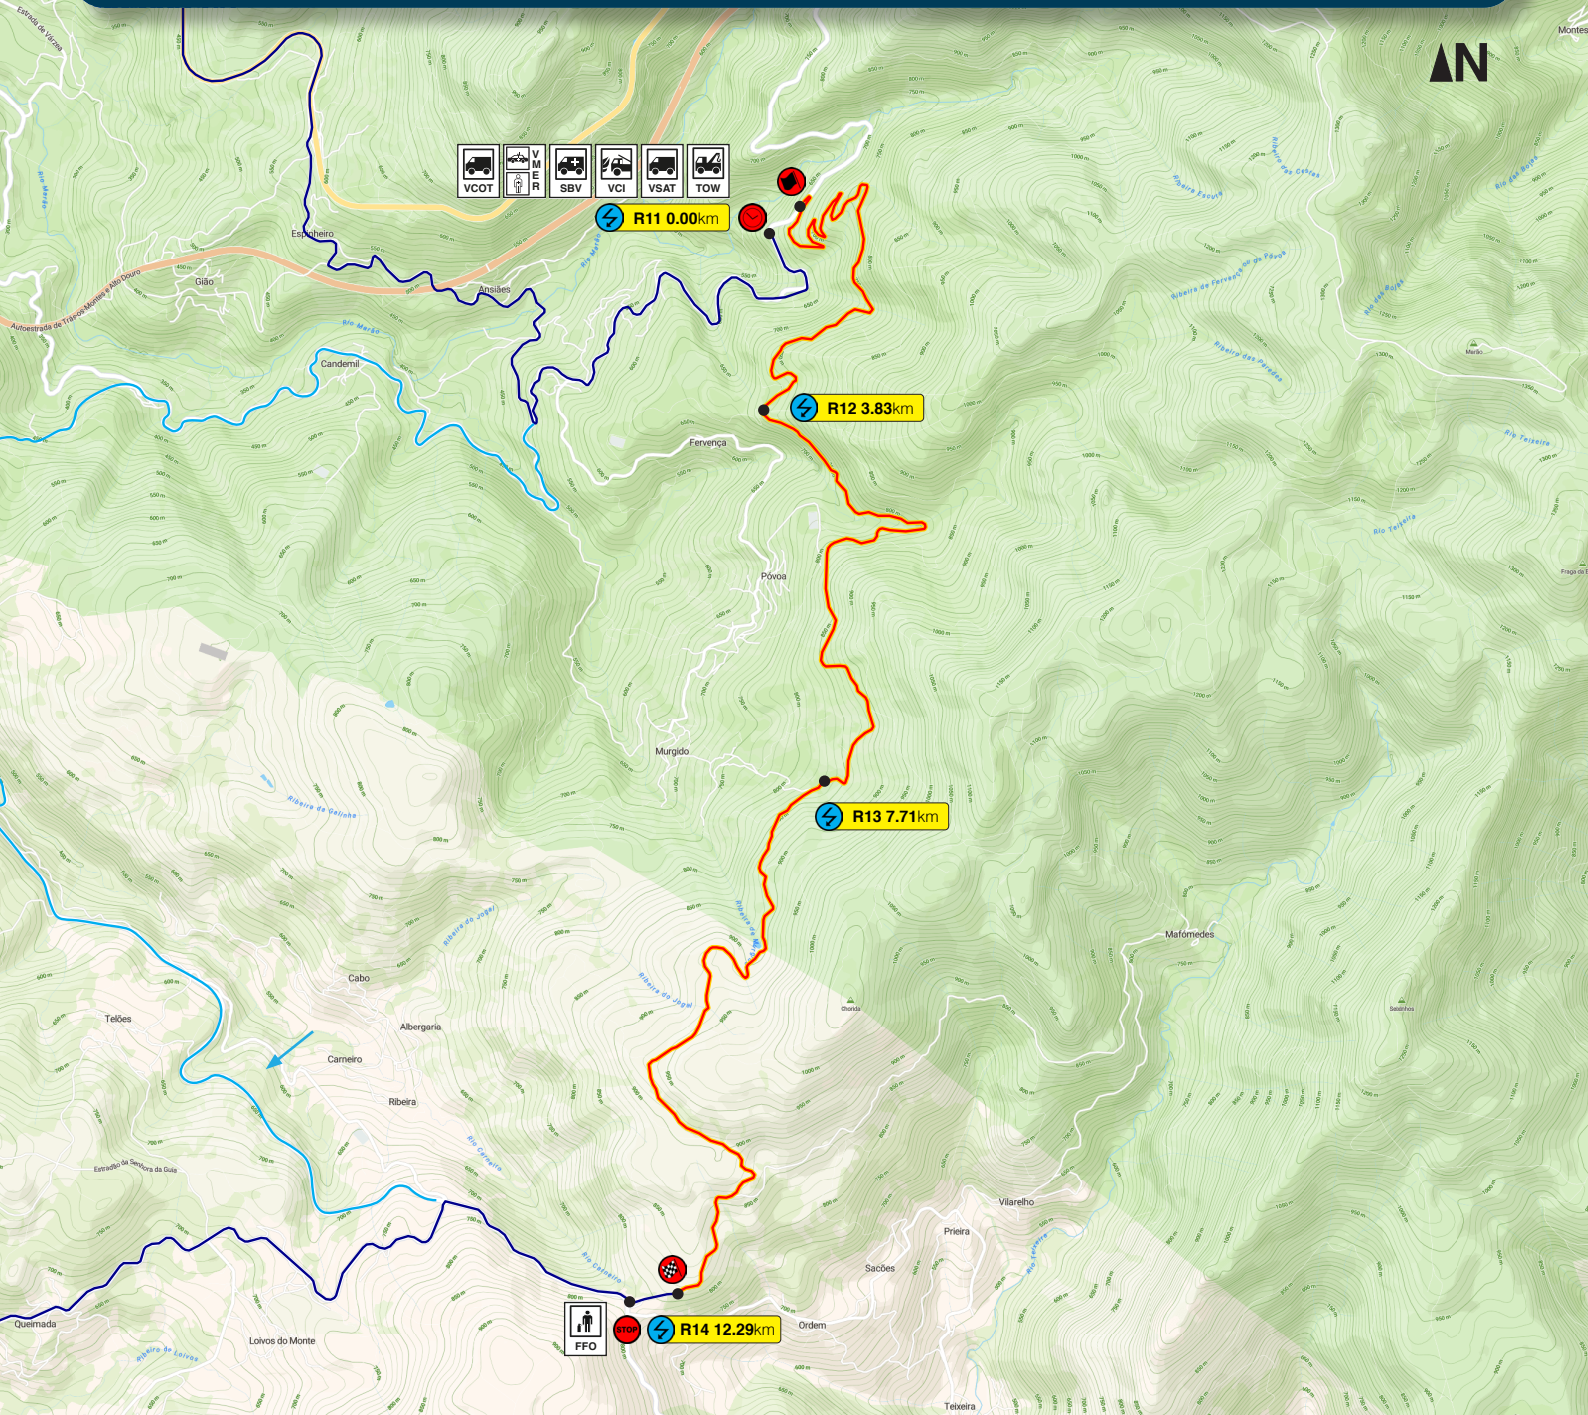

16/17/18
APRIL
2026

RALITERRAS[®]

DIABOBOREIRA

AMARANTE / BAIÃO / MARCO DE CANAVESES

PROVA ESPECIAL DE CLASSIFICAÇÃO
 SPECIAL STAGE

SS5 - Marão

10:00h | 12.29km | 18 ABRIL
 18 APRIL

SS Special Stage		Tactical Operational Command	
Road Section		Medical Intervention Car	
Recece Route		Normal Ambulance	
Alternative Route		Fire Fighting Vehicle	
Radio Point		Extrication Vehicle	
Road Book Box		Towing	
Time Control		Fire Fighting Operator	
SS Start			
SS Flying Finish			
STOP			