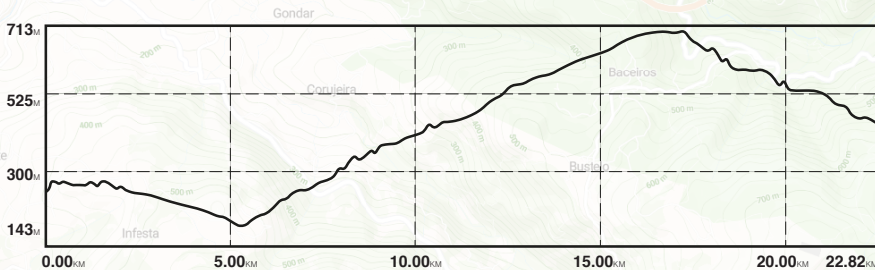

**16/17/18
APRIL
2026**

RALITERRAS DIABOBOREIRA

AMARANTE / BAIÃO / MARCO DE CANAVESES

PROVA ESPECIAL DE CLASSIFICAÇÃO
SPECIAL STAGE

SS4 - Amarante

09:00h | 22.70km | 18 ABRIL
18 APRIL

SS Special Stage		Tactical Operational Command	
Road Section		Medical Intervention Car	
Recece Route		Normal Ambulance	
Alternative Route		Fire Fighting Vehicle	
Radio Point		Extraction Vehicle	
Road Book Box		Towing	
Time Control		Fire Fighting Operator	
SS Start			
SS Flying Finish			
STOP			