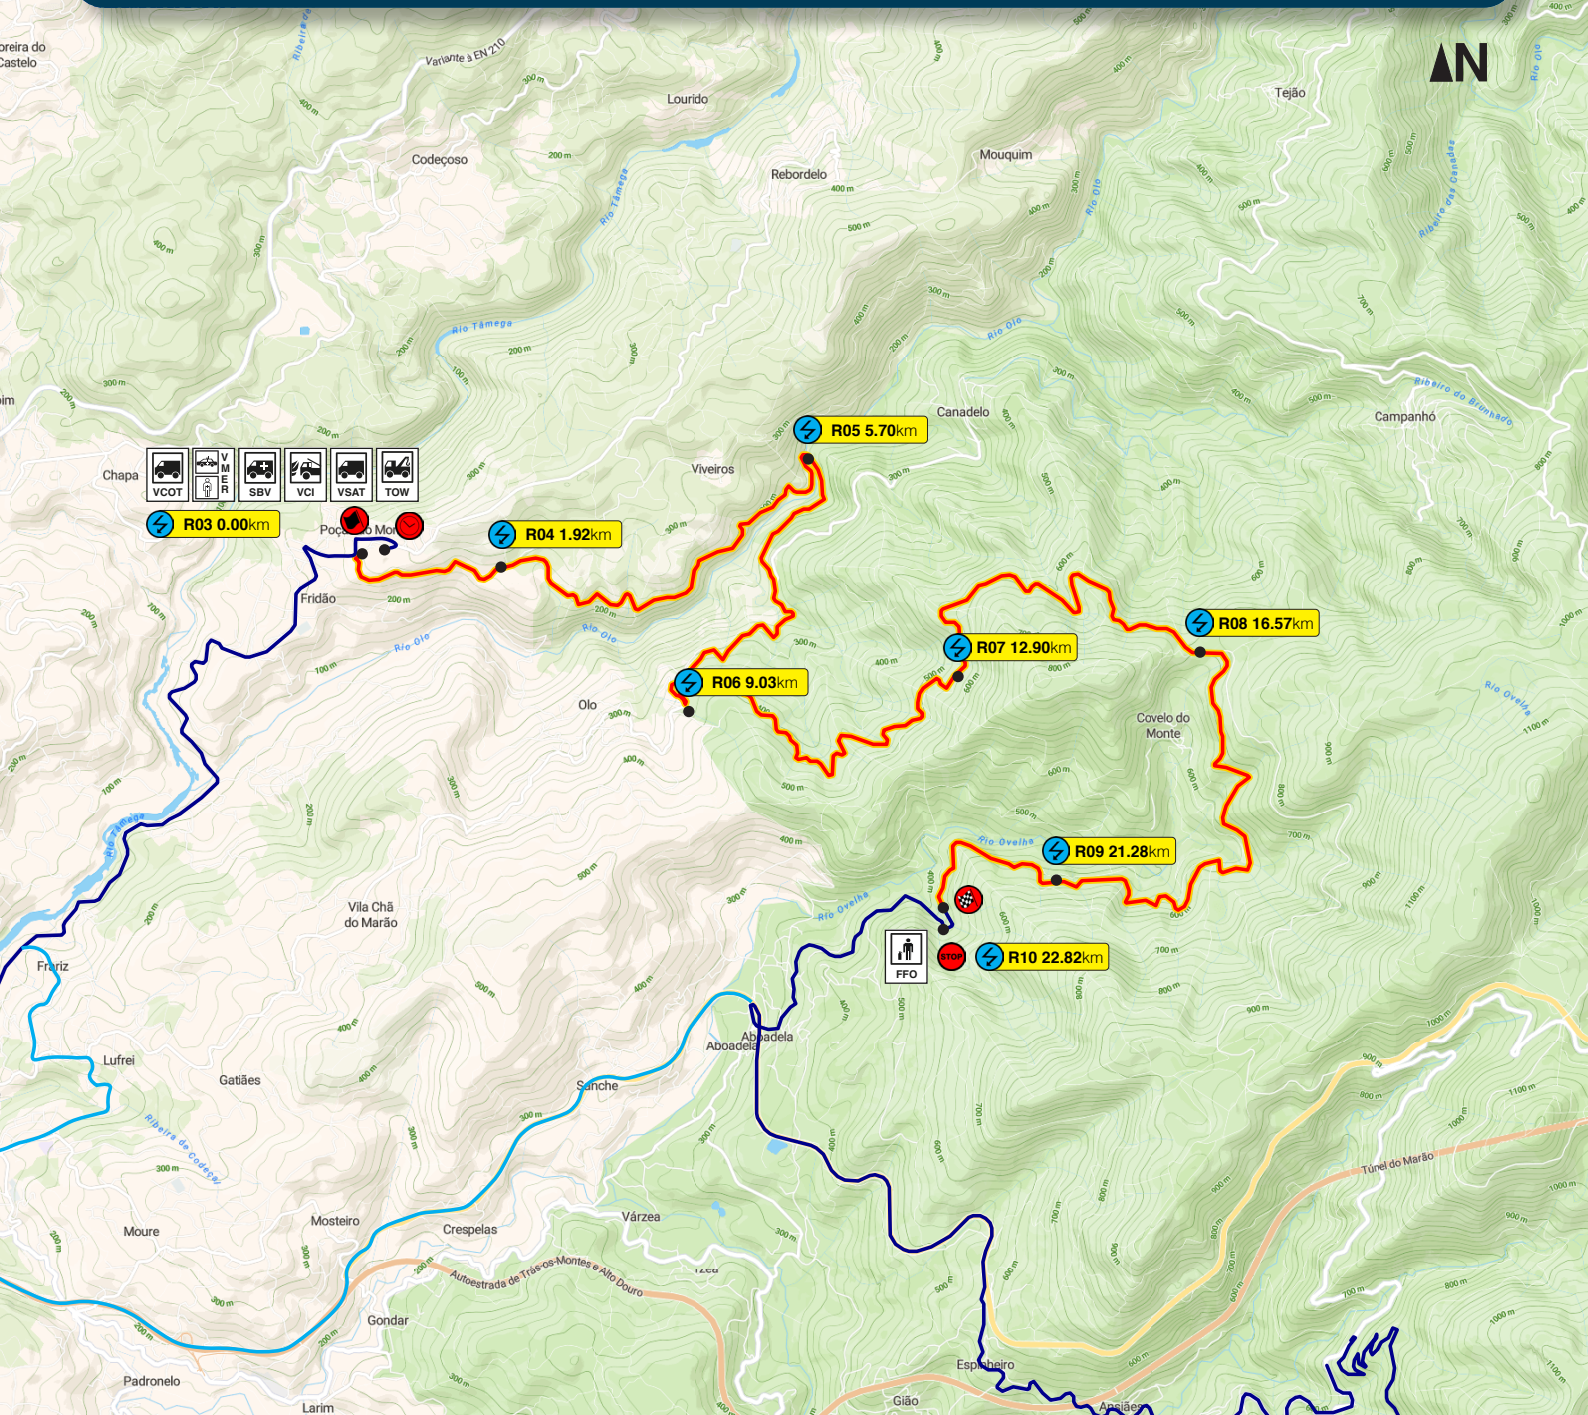

**16/17/18
APRIL
2026**

RALITERRAS DIABOBOREIRA

AMARANTE / BAIÃO / MARCO DE CANAVESES

PROVA ESPECIAL DE CLASSIFICAÇÃO
SPECIAL STAGE

SS4 - Amarante

09:00h | 22.70km | 18 ABRIL
18 APRIL

SS Special Stage		Tactical Operational Command	
Road Section		Medical Intervention Car	
Recece Route		Normal Ambulance	
Alternative Route		Fire Fighting Vehicle	
Radio Point		Extraction Vehicle	
Road Book Box		Towing	
Time Control		Fire Fighting Operator	
SS Start			
SS Flying Finish			
STOP			