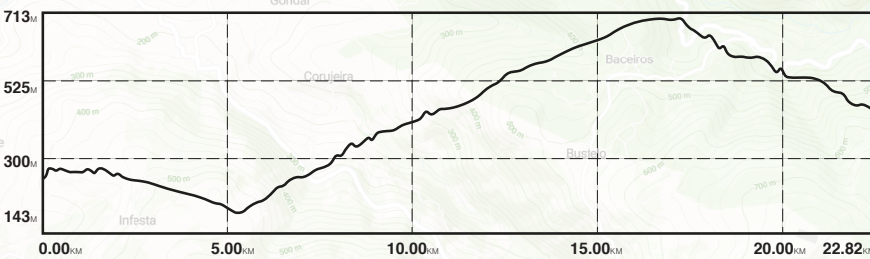

**16/17/18
APRIL
2026**

RALITERRAS

DIABOBOREIRA

AMARANTE / BAIÃO / MARCO DE CANAVESES

PROVA ESPECIAL DE CLASSIFICAÇÃO
SPECIAL STAGE

SS1 - Amarante

16:00h | 22.82km | 17 ABRIL
17 ABRIL

SS Special Stage		Tactical Operational Command	
Road Section		Medical Intervention Car	
Recece Route		Normal Ambulance	
Alternative Route		Fire Fighting Vehicle	
Radio Point		Extraction Vehicle	
Road Book Box		Towing	
Time Control		Fire Fighting Operator	
SS Start			
SS Flying Finish			
STOP			