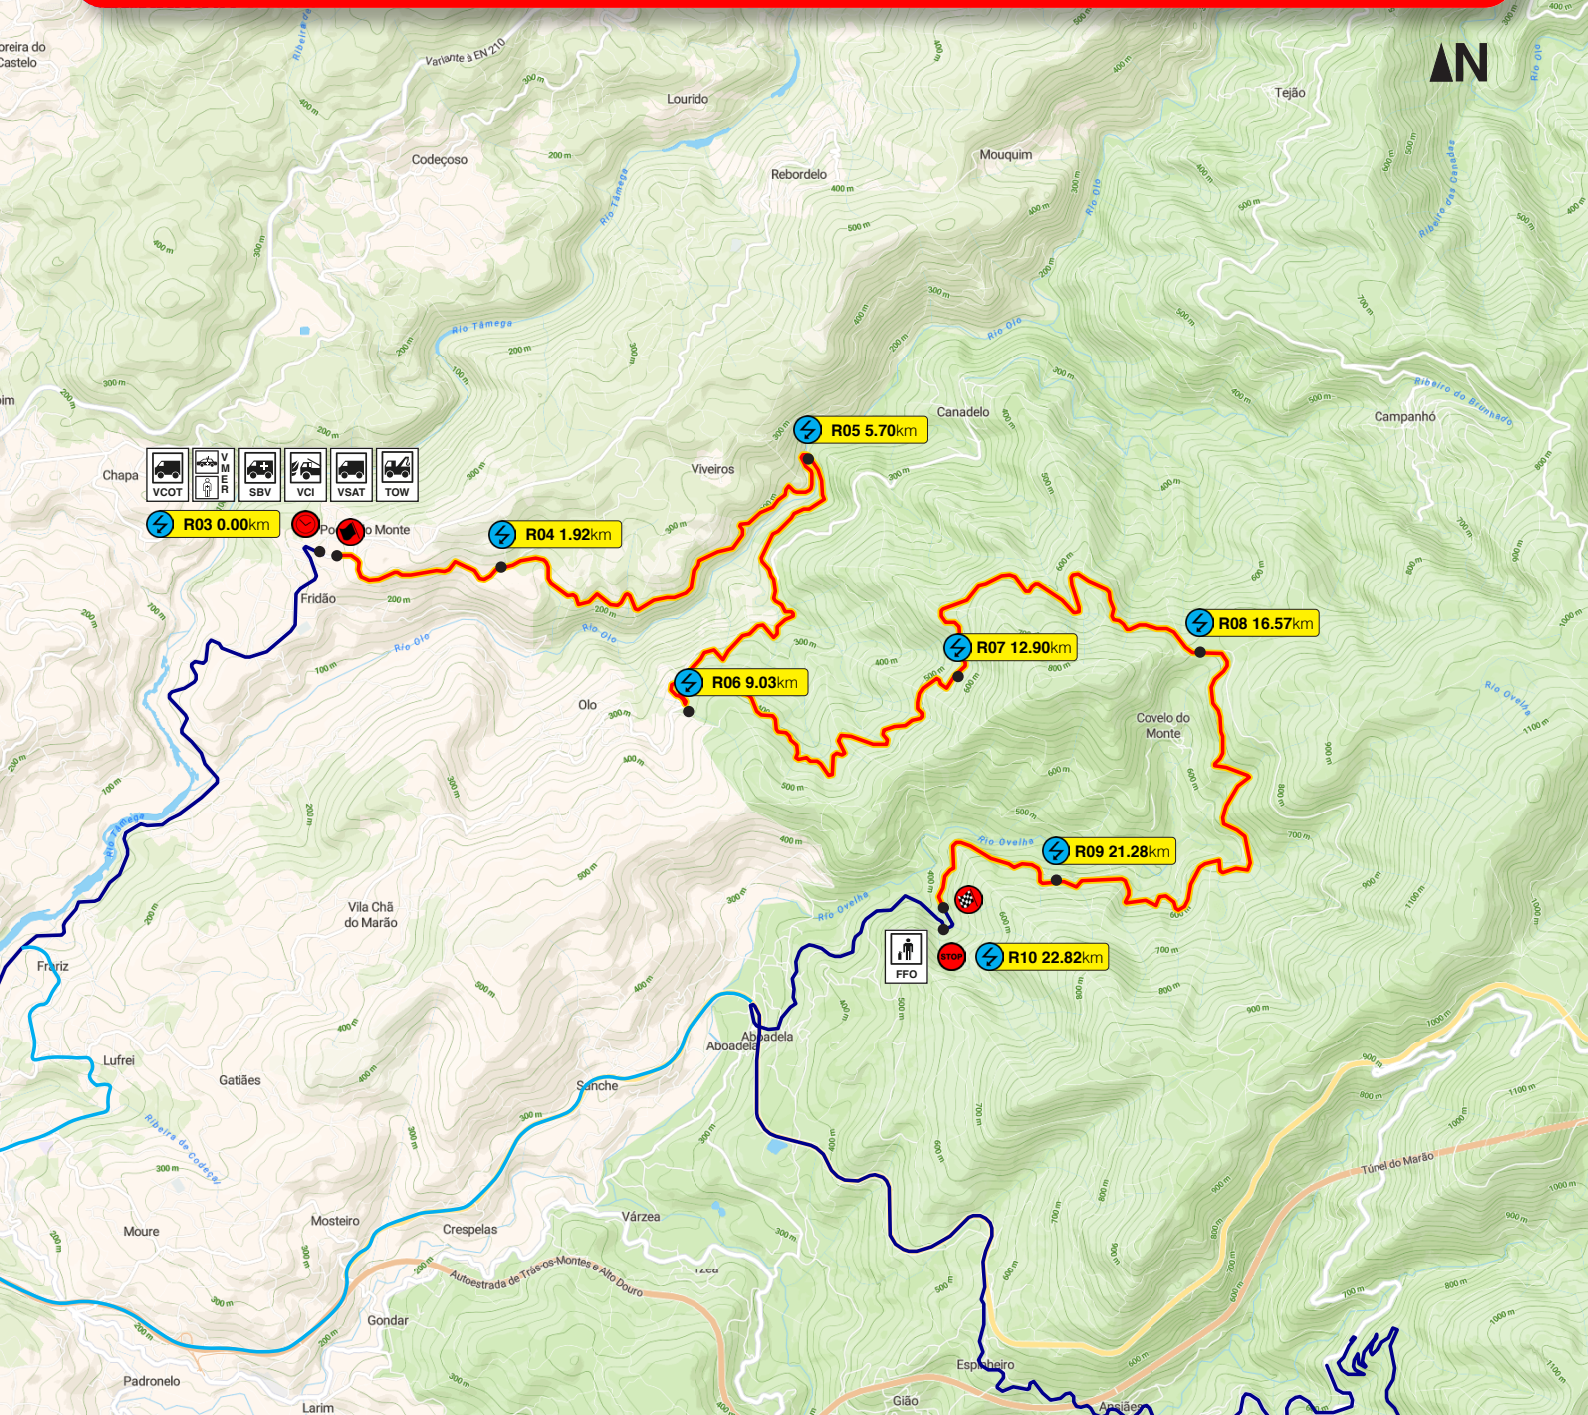

**16/17/18
APRIL
2026**

RALITERRAS

DIABOBOREIRA

AMARANTE / BAIÃO / MARCO DE CANAVESES

PROVA ESPECIAL DE CLASSIFICAÇÃO
SPECIAL STAGE

SS1 - Amarante

16:00h | 22.82km | 17 ABRIL
17 ABRIL

SS Special Stage		Tactical Operational Command	
Road Section		Medical Intervention Car	
Recece Route		Normal Ambulance	
Alternative Route		Fire Fighting Vehicle	
Radio Point		Extraction Vehicle	
Road Book Box		Towing	
Time Control		Fire Fighting Operator	
SS Start			
SS Flying Finish			
STOP			