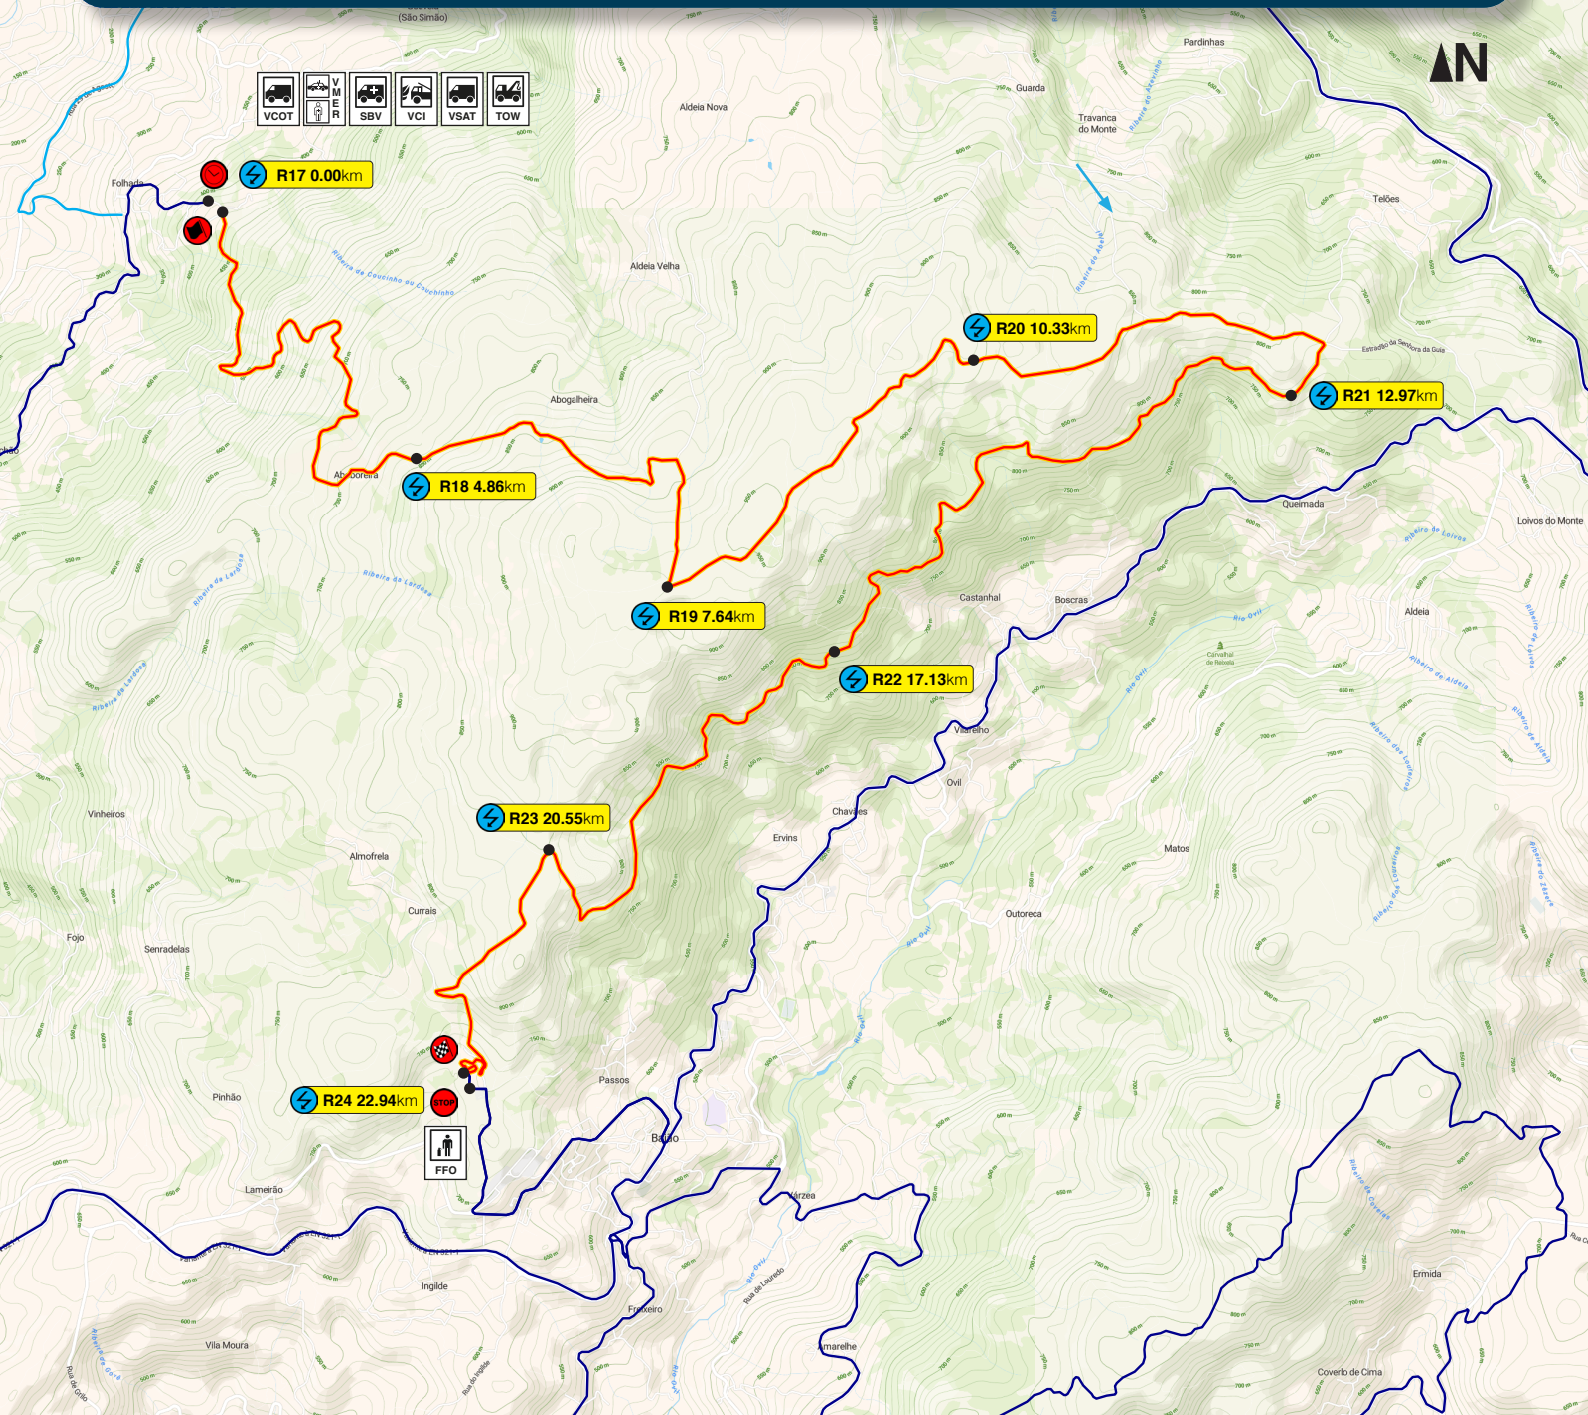

**16/17/18
APRIL
2026**

RALITERRAS[®] DIABOBOREIRA

AMARANTE / BAIÃO / MARCO DE CANAVESES

PROVA ESPECIAL DE CLASSIFICAÇÃO
SPECIAL STAGE

SS6 e SS8 - Aboboreira

12:55h / 16:30h | 22.94km | 18 ABRIL
18 APRIL

R17 0.00km

R18 4.86km

R19 7.64km

R22 17.13km

R23 20.55km

R24 22.94km

R20 10.33km

R21 12.97km

FFO

- SS Special Stage
- Road Section
- Rece Route
- Alternative Route
- Radio Point
- Road/Book Box
- Time Control
- SS Start
- SS Flying Finish
- STOP
- Tactical Operational Command
- Medical Intervention Car
- Normal Ambulance
- Fire Fighting Vehicle
- Extrication Vehicle
- Towing
- Fire Fighting Operator