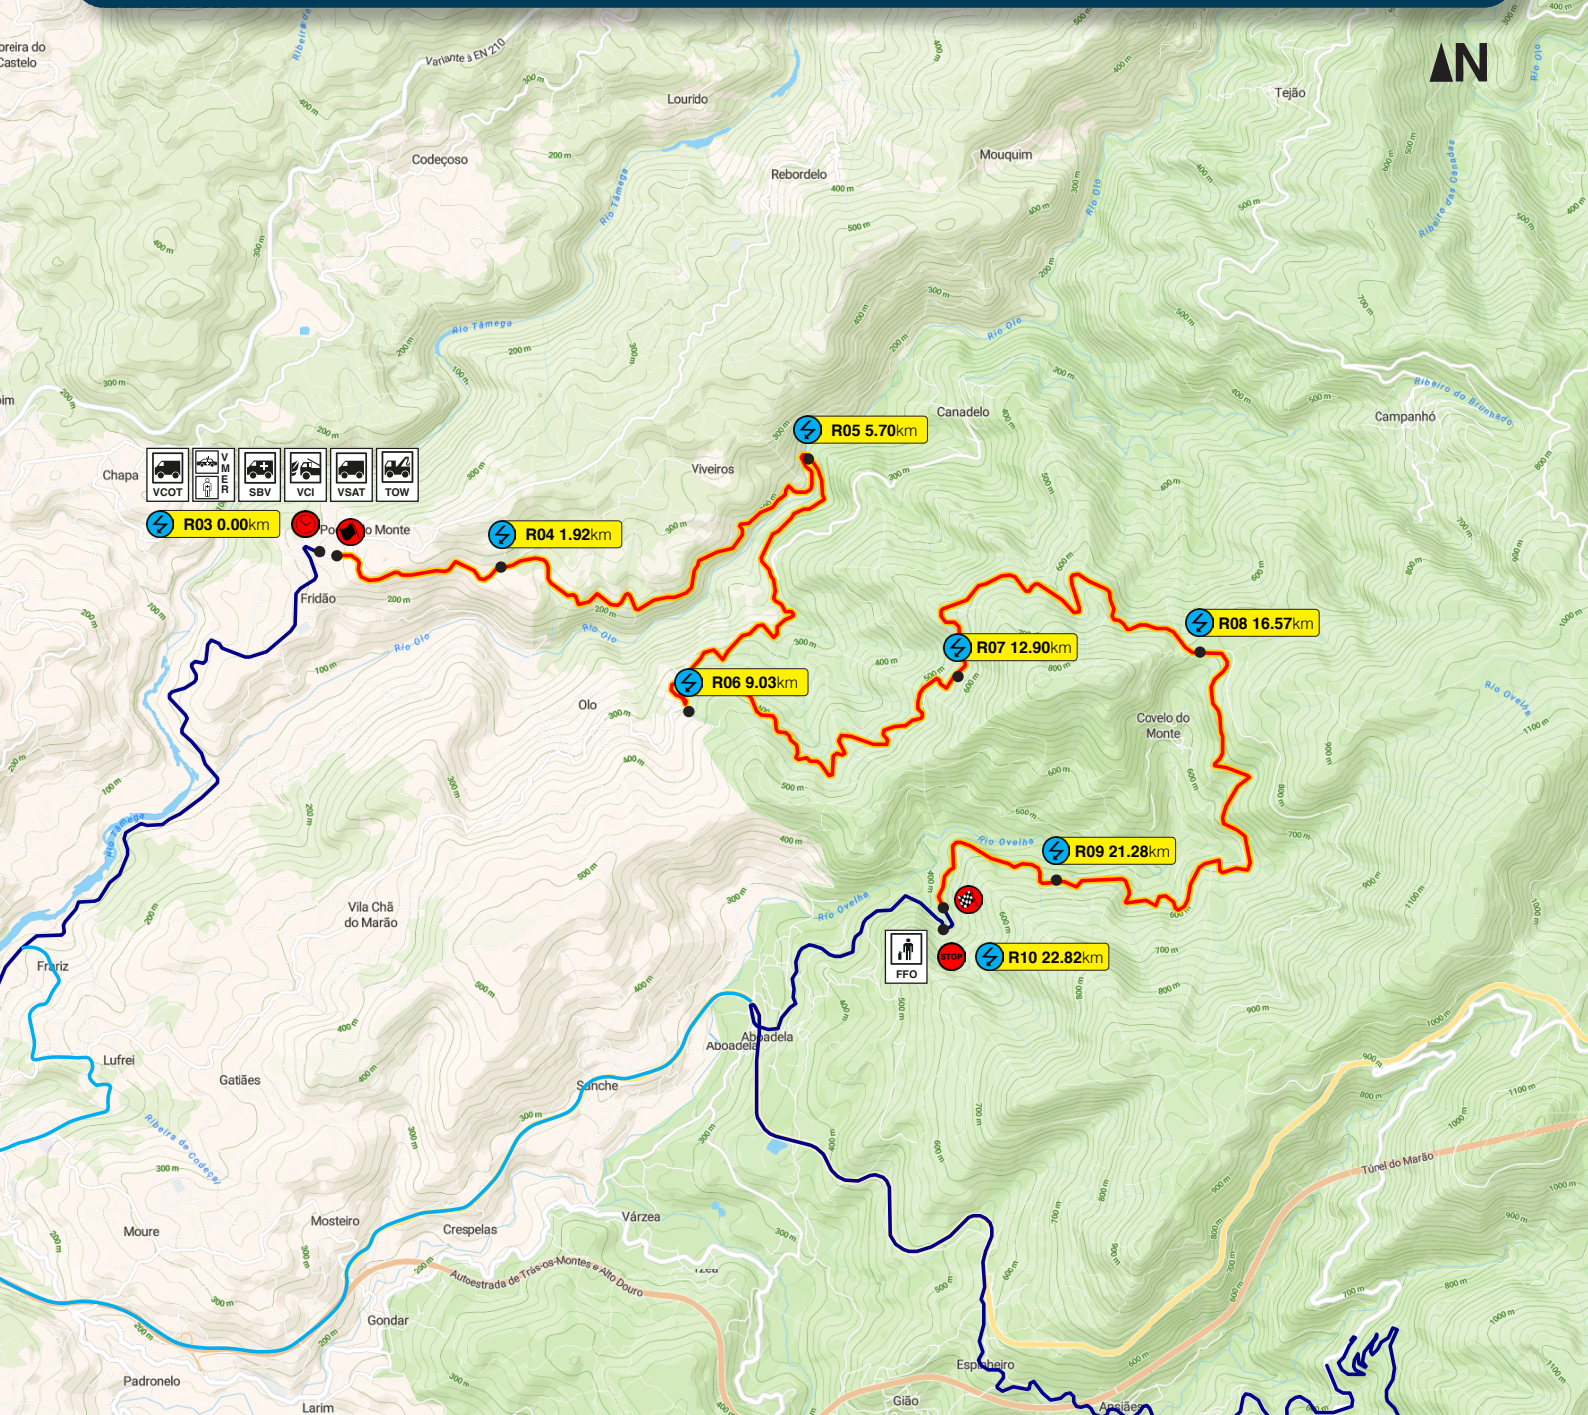

**16/17/18
APRIL
2026**

RALITERRAS

DIABOBOREIRA

AMARANTE / BAIÃO / MARCO DE CANAVESES

PROVA ESPECIAL DE CLASSIFICAÇÃO
SPECIAL STAGE

SS4 - Amarante

09:00h | 22.82km | 18 ABRIL
18 APRIL

SS Special Stage		Tactical Operational Command	
Road Section		Medical Intervention Car	
Recece Route		Normal Ambulance	
Alternative Route		Fire Fighting Vehicle	
Radio Point		Extrication Vehicle	
Road Book Box		Towing	
Time Control		Fire Fighting Operator	
SS Start			
SS Flying Finish			
STOP			