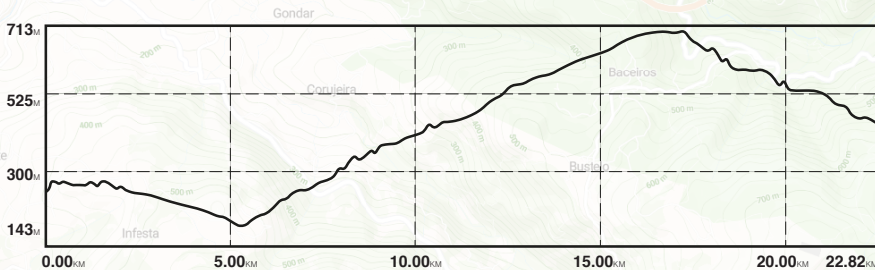

**16/17/18
APRIL
2026**

RALITERRAS

DIABOBOREIRA

AMARANTE / BAIÃO / MARCO DE CANAVESES

PROVA ESPECIAL DE CLASSIFICAÇÃO
SPECIAL STAGE

SS4 - Amarante

09:00h | 22.82km | 18 ABRIL
18 APRIL

SS Special Stage		Tactical Operational Command	
Road Section		Medical Intervention Car	
Recece Route		Normal Ambulance	
Alternative Route		Fire Fighting Vehicle	
Radio Point		Extrication Vehicle	
Road Book Box		Towing	
Time Control		Fire Fighting Operator	
SS Start			
SS Flying Finish			
STOP			