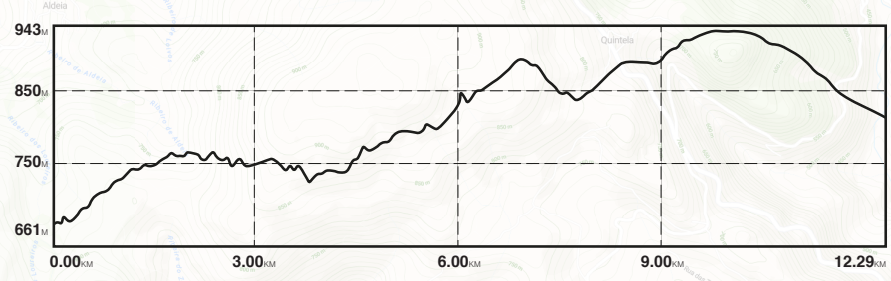

**16/17/18
APRIL
2026**

RALITERRAS[®] DIABOBOREIRA

AMARANTE / BAIÃO / MARCO DE CANAVESES

PROVA ESPECIAL DE CLASSIFICAÇÃO
SPECIAL STAGE

SS2 - Marão

17:00h | 12.29km | 17 ABRIL
17 APRIL

- SS Special Stage
- Road Section
- Rece Route
- Alternative Route
- Radio Point
- Road Book Box
- Time Control
- SS Start
- SS Flying Finish
- STOP
- Tactical Operational Command
- Medical Intervention Car
- Normal Ambulance
- Fire Fighting Vehicle
- Extrication Vehicle
- Towing
- Fire Fighting Operator