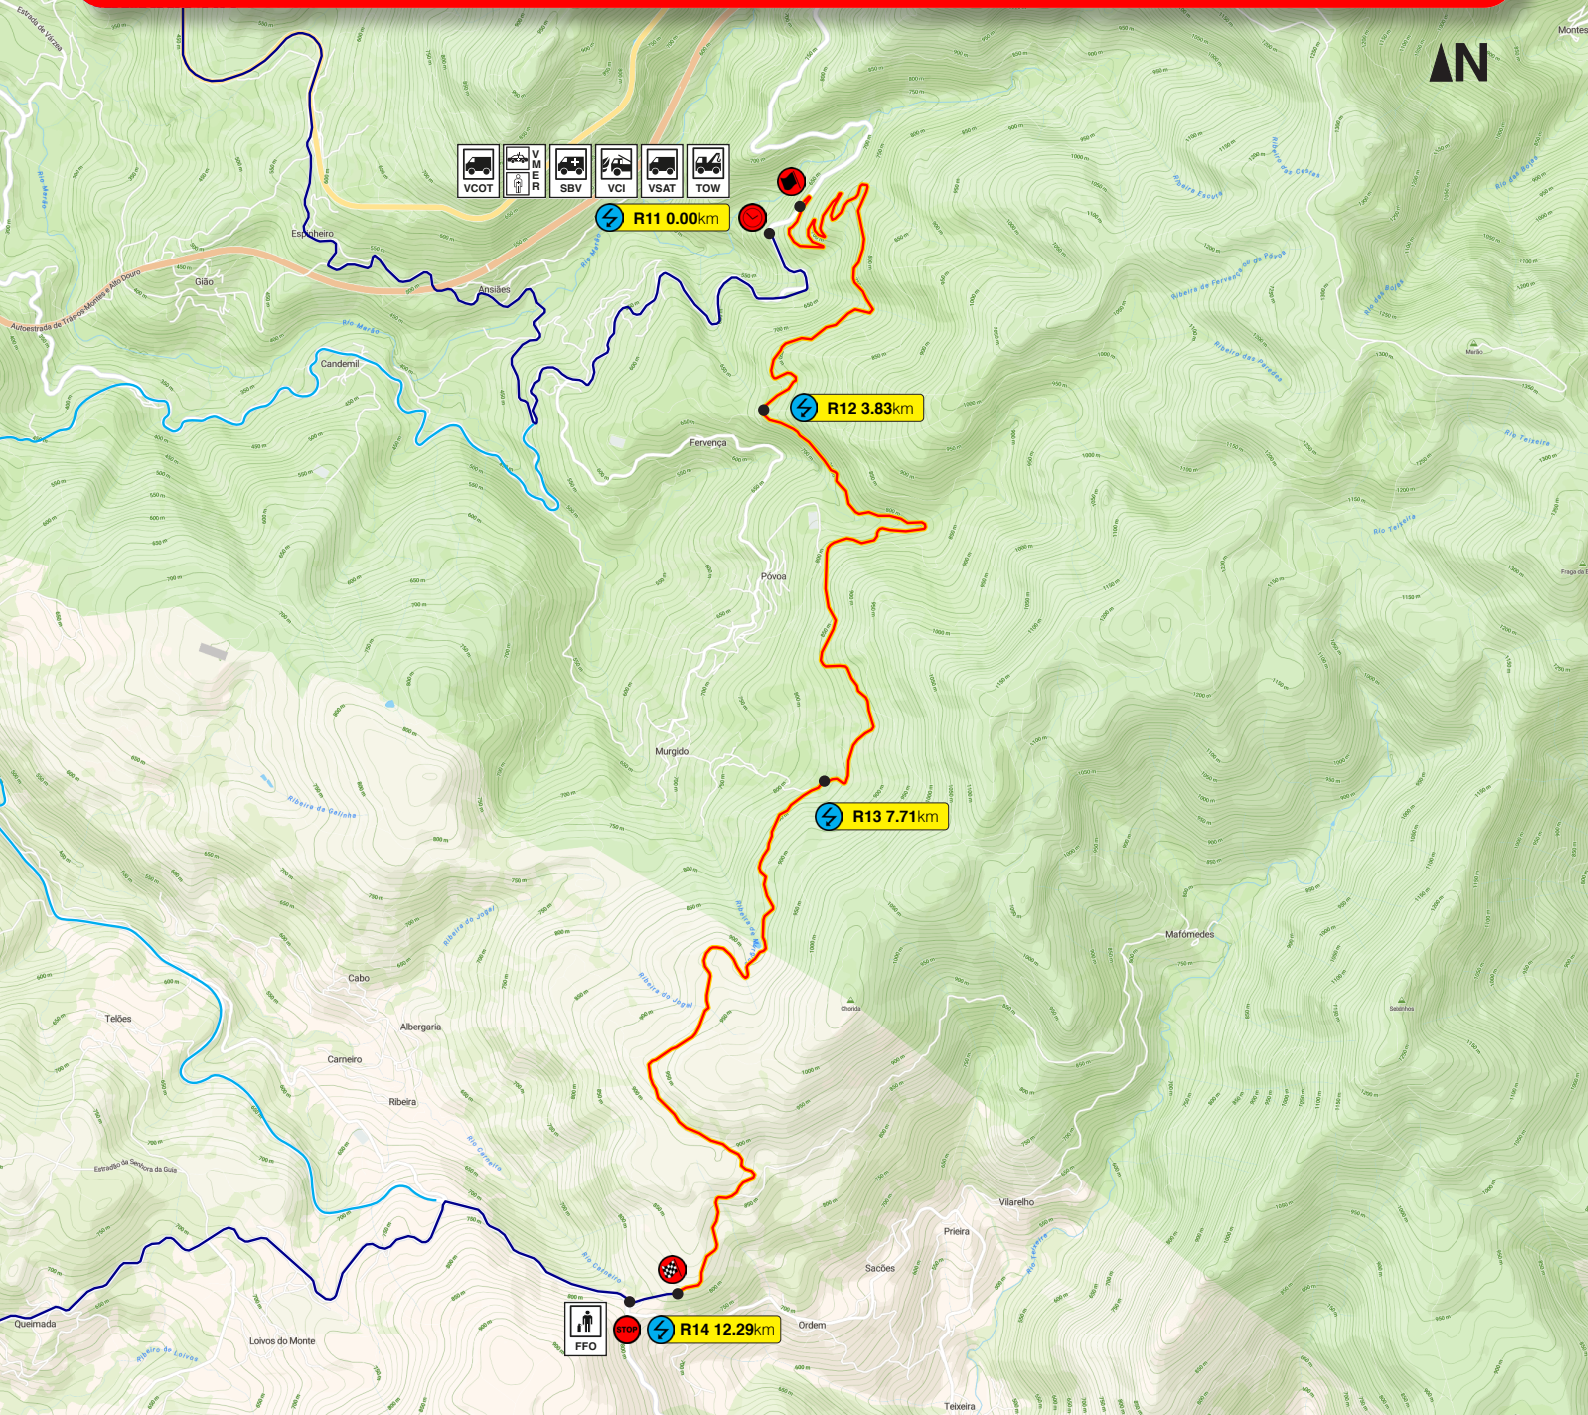

**16/17/18
APRIL
2026**

RALITERRAS[®] DIABOBOREIRA

AMARANTE / BAIÃO / MARCO DE CANAVESES

PROVA ESPECIAL DE CLASSIFICAÇÃO
SPECIAL STAGE

SS2 - Marão

17:00h | 12.29km | 17 ABRIL
17 APRIL

- SS Special Stage
- Road Section
- Rece Route
- Alternative Route
- Radio Point
- Road Book Box
- Time Control
- SS Start
- SS Flying Finish
- STOP
- Tactical Operational Command
- Medical Intervention Car
- Normal Ambulance
- Fire Fighting Vehicle
- Extrication Vehicle
- Towing
- Fire Fighting Operator