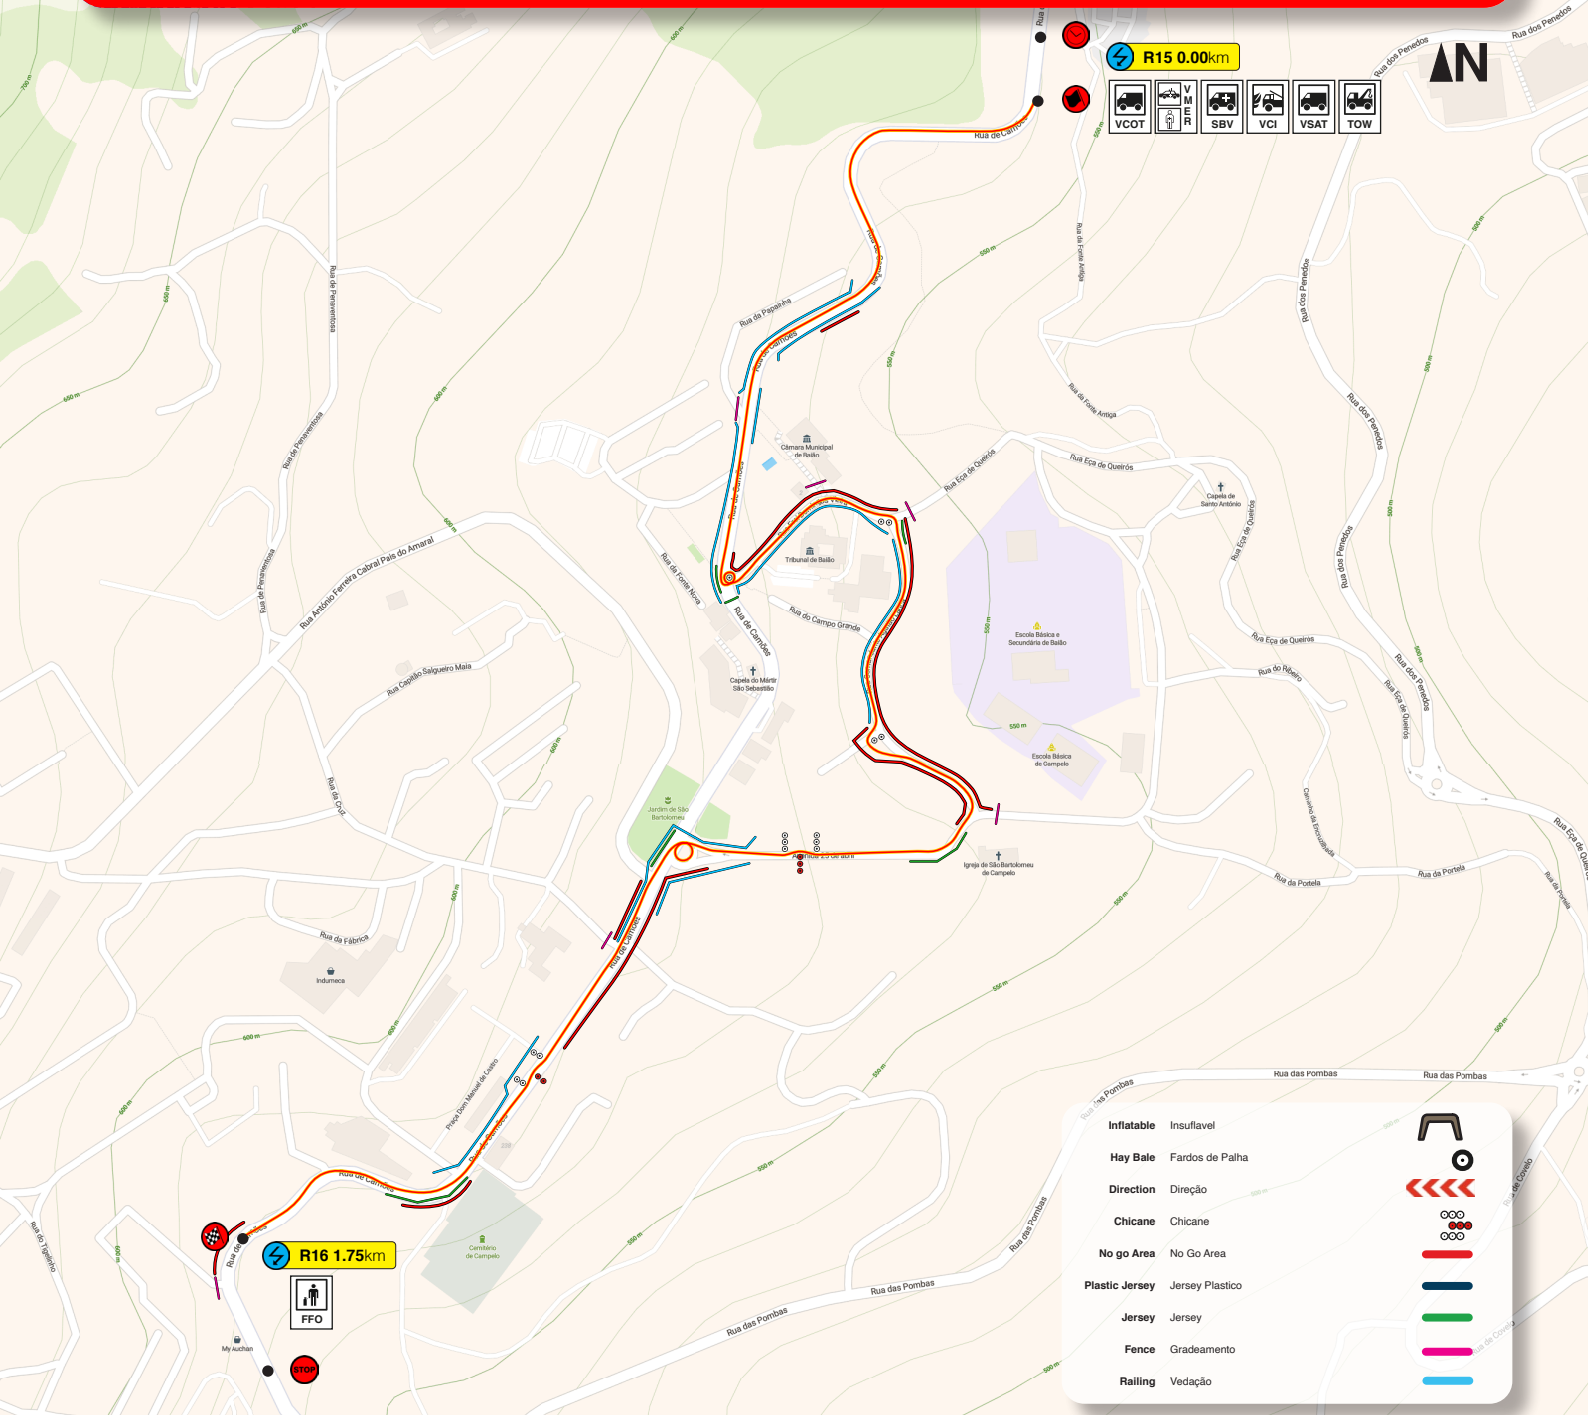

16/17/18
APRIL
2026

RALITERRAS[®] DIABOBOREIRA

AMARANTE / BAIÃO / MARCO DE CANAVESES

SUPER ESPECIAL
SUPER SPECIAL STAGE

SSS3 - Baião Vida Natural

21:00h | 1.75km | 17 ABRIL
17 ABRIL

R15 0.00km

- VCOT
- RTM
- SBV
- VCI
- VSAT
- TOW

Infatável	Insuflável	
Hay Bale	Fardos de Palha	
Direction	Direção	
Chicane	Chicane	
No go Area	No Go Area	
Plastic Jersey	Jersey Plástico	
Jersey	Jersey	
Fence	Gradeamento	
Ralling	Vedação	

SS Special Stage		Tactical Operational Command	
Road Section		Medical Intervention Car	
Recece Route		Normal Ambulance	
Alternative Route		Fire Fighting Vehicle	
Radio Point		Extrication Vehicle	
Road Book Box		Towing	
Time Control		Fire Fighting Operator	
SS Start			
SS Flying Finish			
STOP			

0M | 50M | 100M | 200M