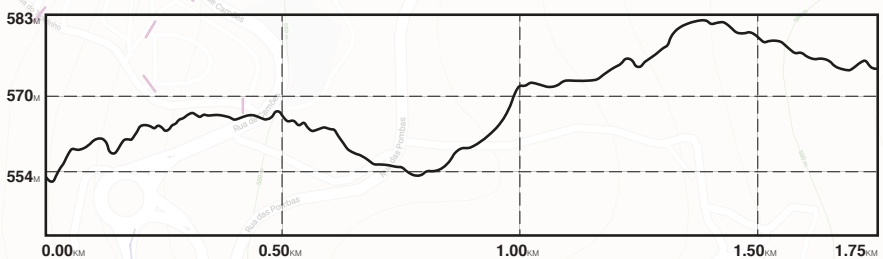

SS Special Stage		Tactical Operational Command	
Road Section		Medical Intervention Car	
Recece Route		Normal Ambulance	
Alternative Route		Fire Fighting Vehicle	
Radio Point		Extrication Vehicle	
Road Book Box		Towing	
Time Control		Fire Fighting Operator	
SS Start			
SS Flying Finish			
STOP			

0M | 50M | 100M | 200M