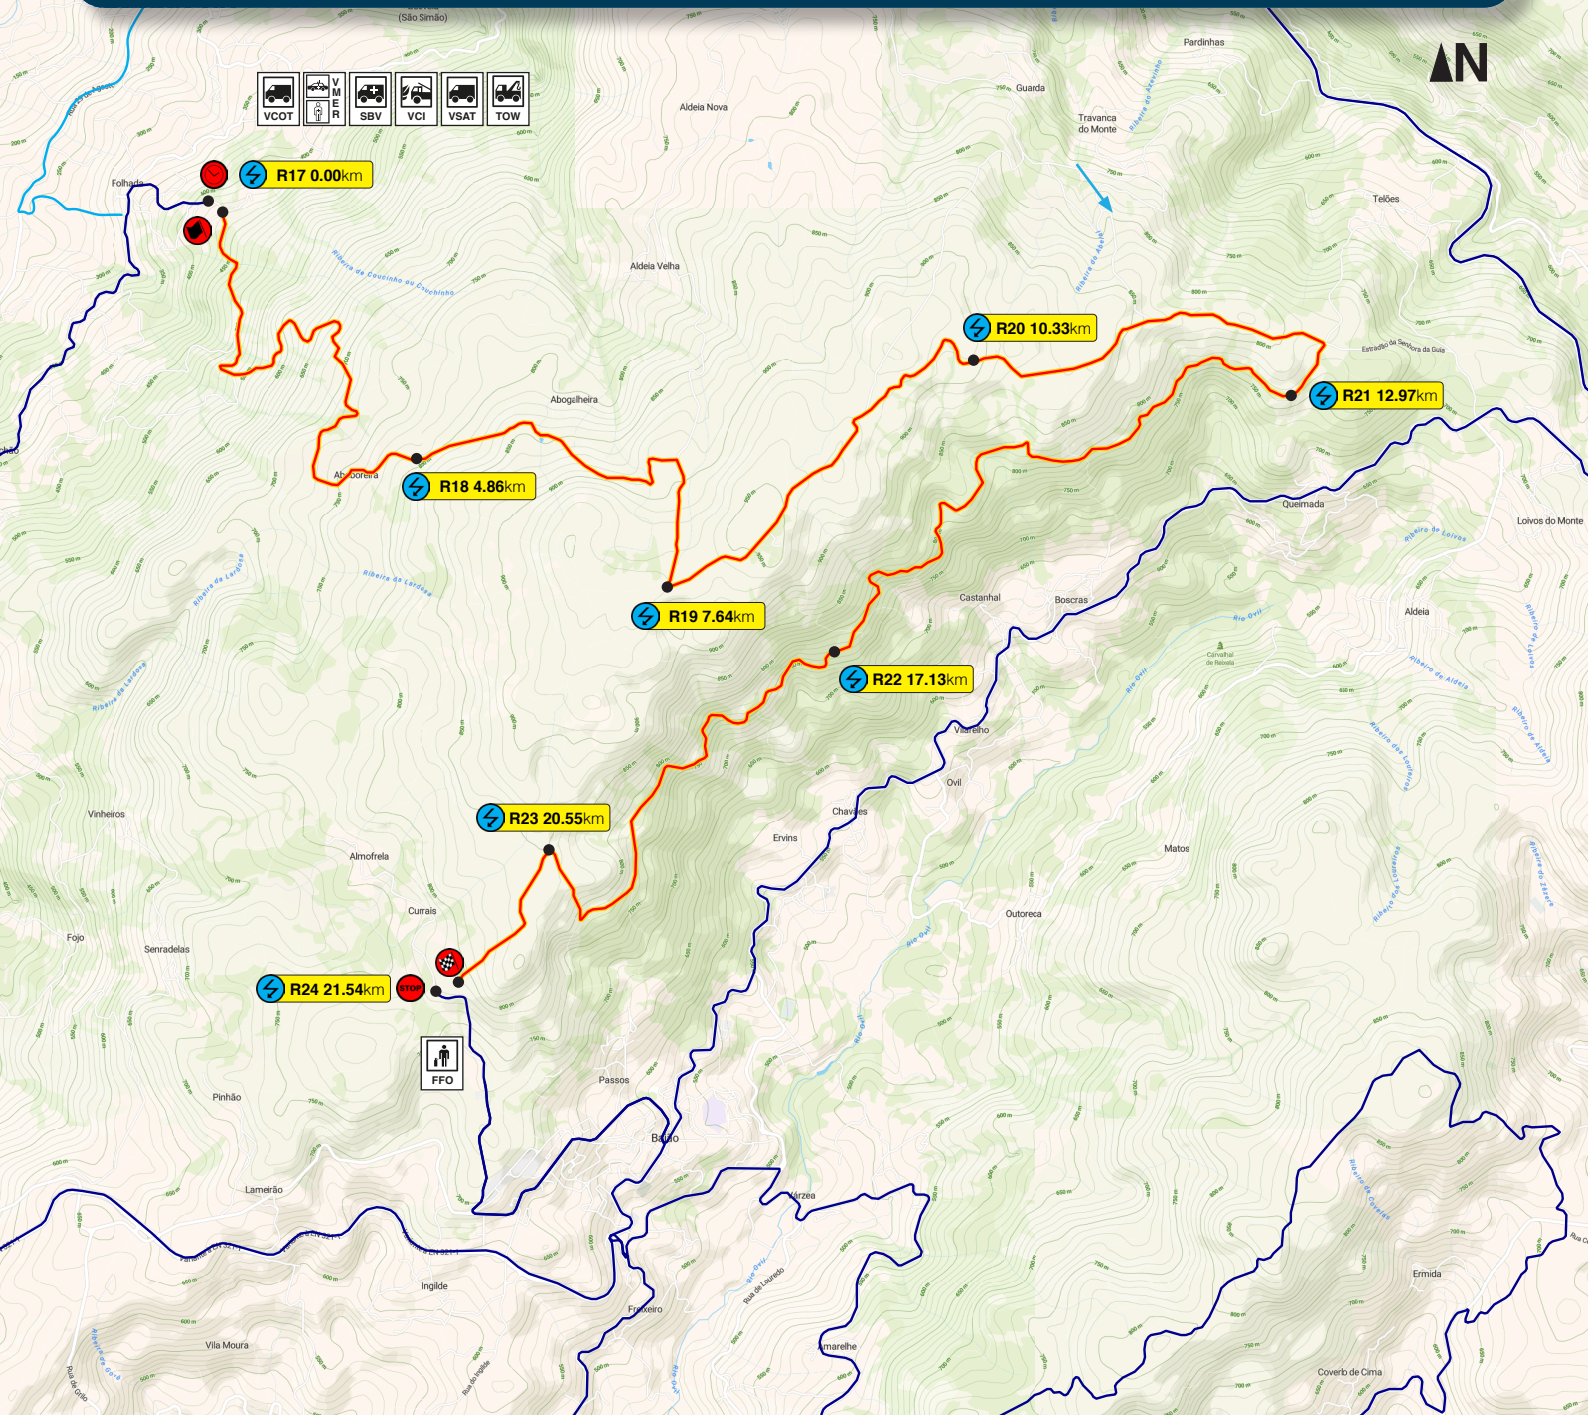

**16/17/18
APRIL
2026**

RALITERRAS[®] DIABOBOREIRA

AMARANTE / BAIÃO / MARCO DE CANAVESES

PROVA ESPECIAL DE CLASSIFICAÇÃO
SPECIAL STAGE

SS6 e SS8 - Aboboreira

13:00h / 16:30h | 21.54km | 18 ABRIL
18 APRIL

R17 0.00km

R18 4.86km

R19 7.64km

R22 17.13km

R23 20.55km

R24 21.54km

- SS Special Stage
- Road Section
- Rece Route
- Alternative Route
- Radio Point
- Road/Book Box
- Time Control
- SS Start
- SS Flying Finish
- STOP
- Tactical Operational Command
- Medical Intervention Car
- Normal Ambulance
- Fire Fighting Vehicle
- Extrication Vehicle
- Towing
- Fire Fighting Operator