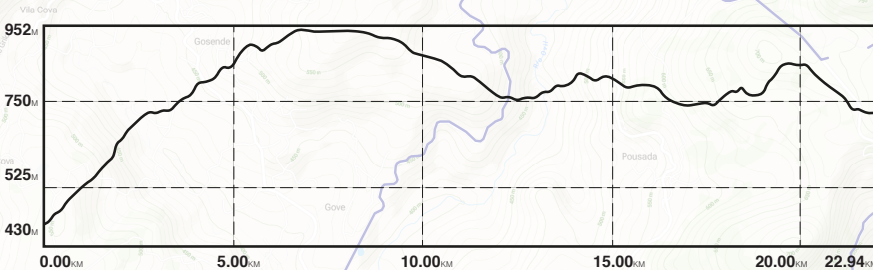

**16/17/18
APRIL
2026**

RALITERRAS[®] DIABOBOREIRA

AMARANTE / BAIÃO / MARCO DE CANAVESES

PROVA ESPECIAL DE CLASSIFICAÇÃO
SPECIAL STAGE

SS6 e SS8 - Aboboreira

13:00h / 16:30h | 21.54km | 18 ABRIL
18 APRIL

R17 0.00km

R18 4.86km

R19 7.64km

R22 17.13km

R23 20.55km

R24 21.54km

- SS Special Stage
- Road Section
- Rece Route
- Alternative Route
- Radio Point
- Road/Book Box
- Time Control
- SS Start
- SS Flying Finish
- STOP
- Tactical Operational Command
- Medical Intervention Car
- Normal Ambulance
- Fire Fighting Vehicle
- Extrication Vehicle
- Towing
- Fire Fighting Operator