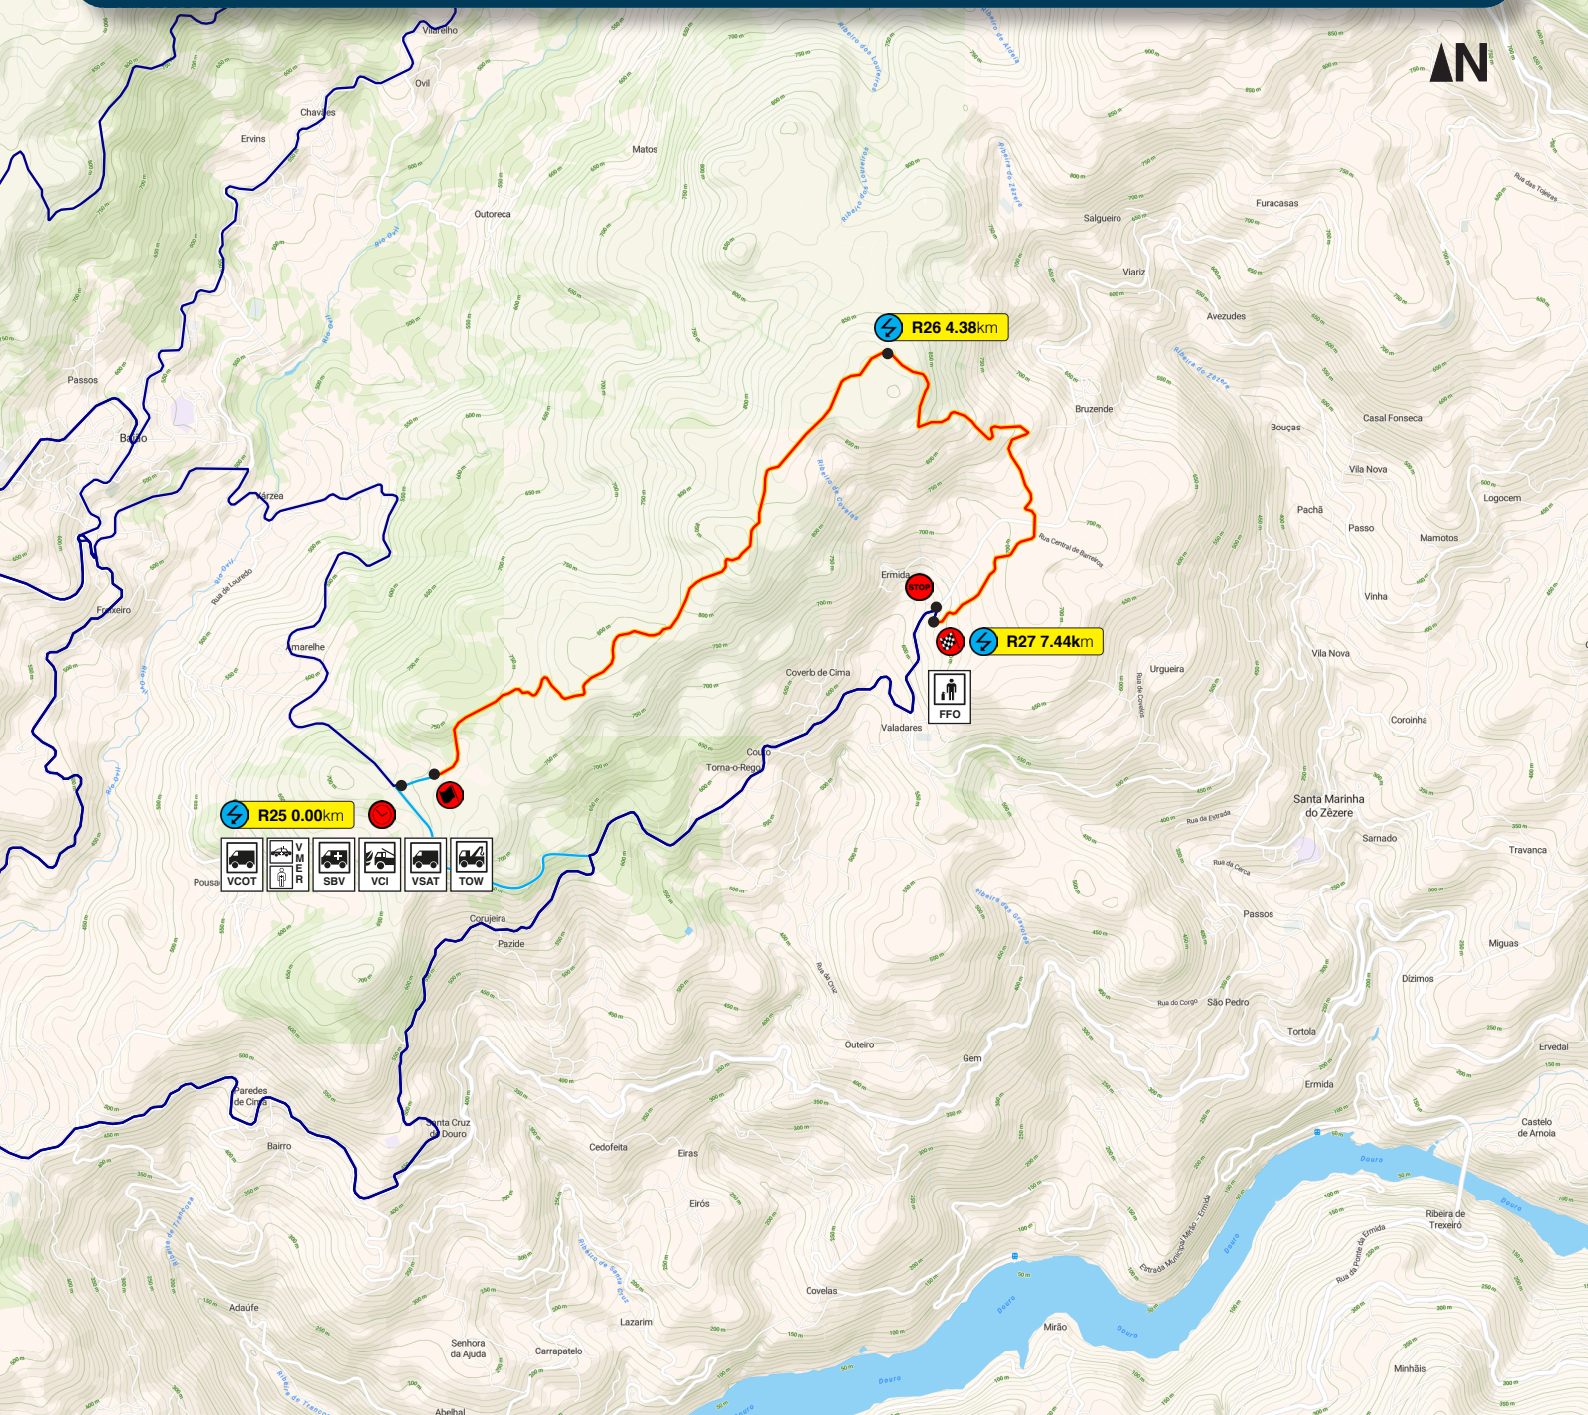

16/17/18  
**APRIL**  
**2026**

## DIABOBOREIRA

AMARANTE / BAIÃO / MARCO DE CANAVESES

PROVA ESPECIAL DE CLASSIFICAÇÃO  
 SPECIAL STAGE

SS7 - Baião

14:00h | 07.44km | 18 ABRIL  
 18 APRIL

SS Special Stage		Tactical Operational Command	
Road Section		Medical Intervention Car	
Recce Route		Normal Ambulance	
Alternative Route		Fire Fighting Vehicle	
Radio Point		Extrication Vehicle	
Road Book Box		Towing	
Time Control		Fire Fighting Operator	
Convo.			
SS Start			
SS Flying Finish			
STOP			