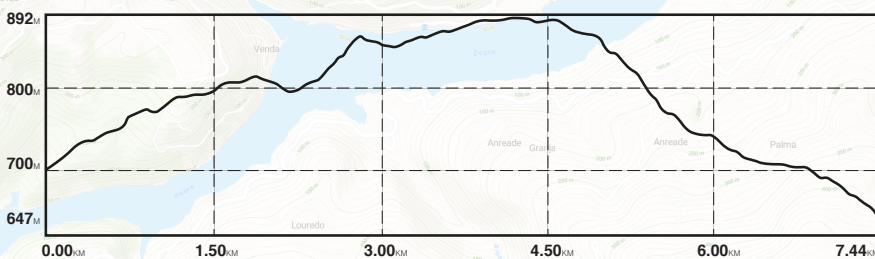

## DIABOBOREIRA

AMARANTE / BAIÃO / MARCO DE CANAVESES

PROVA ESPECIAL DE CLASSIFICAÇÃO  
 SPECIAL STAGE

SS7 - Baião

14:00h | 07.44km | 18 ABRIL  
 18 APRIL

SS Special Stage		Tactical Operational Command	
Road Section		Medical Intervention Car	
Recce Route		Normal Ambulance	
Alternative Route		Fire Fighting Vehicle	
Radio Point		Extrication Vehicle	
Road Book Box		Towing	
Time Control		Fire Fighting Operator	
Convo.			
SS Start			
SS Flying Finish			
STOP			