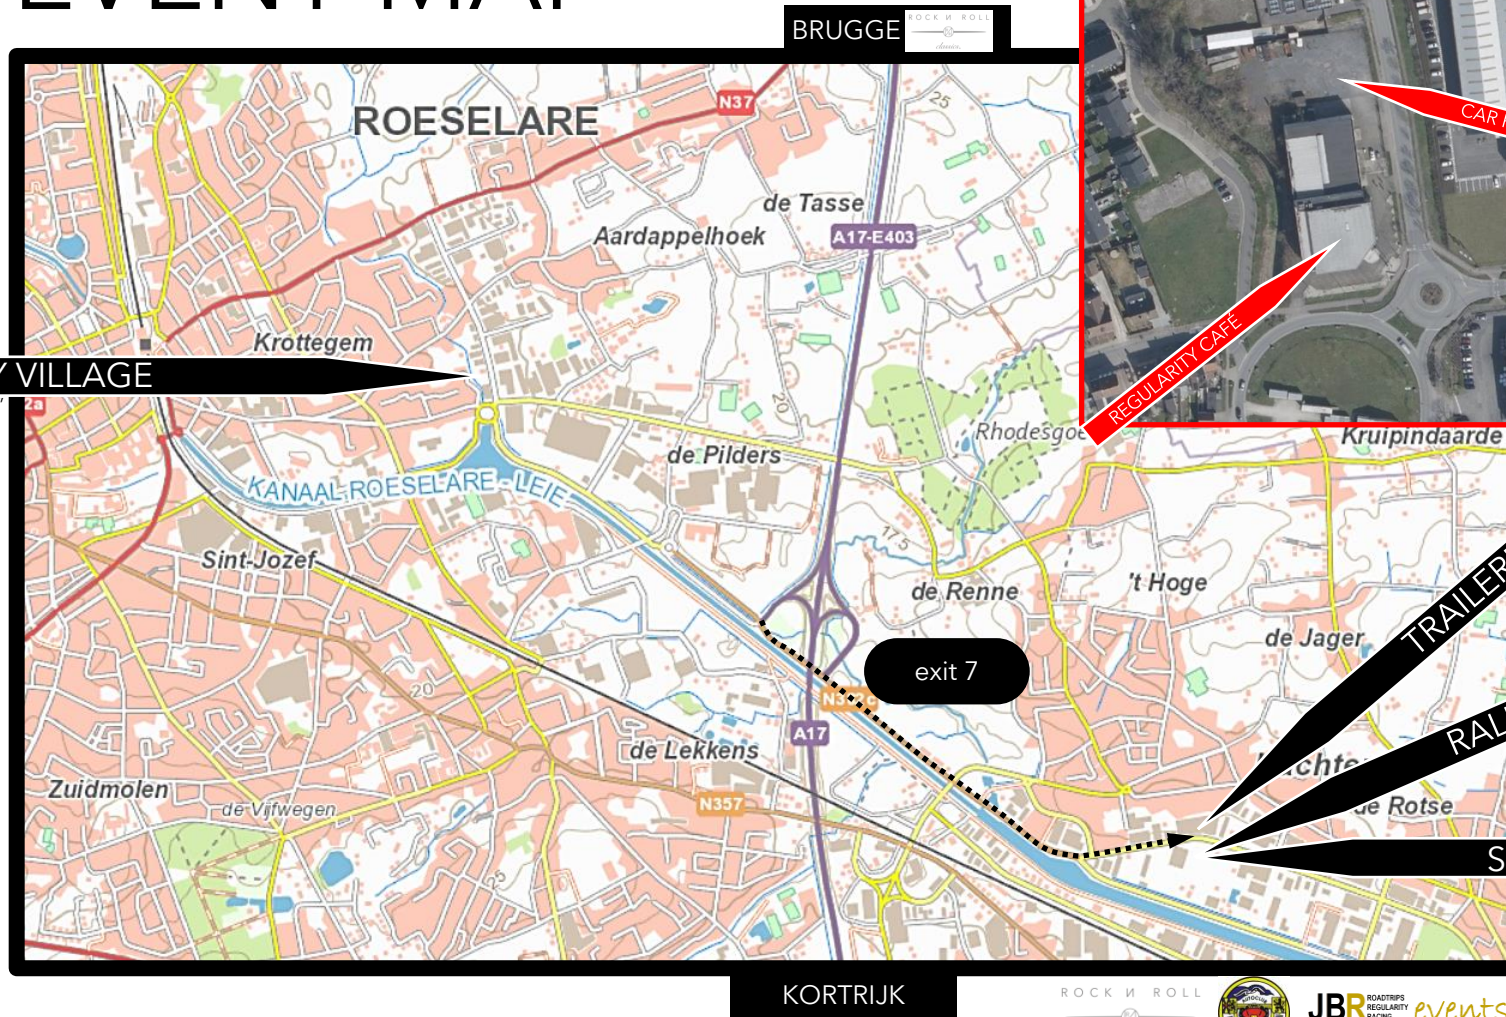

# EVENT MAP

**3**

REGULARITY VILLAGE

N50°56'52" E03°09'07"

**0**

**1**

**2**

DETAIL REGULARITY VILLAGE

REGULARITY CAFE

CAR PARK

TRAILERPARK

RALLY WELCOME

SCRUTINEERING

N50°55'46" E03°11'36"

aanbevolen reisroute vanaf snelweg (afrit 7) tot 'Rally Welcome Center'