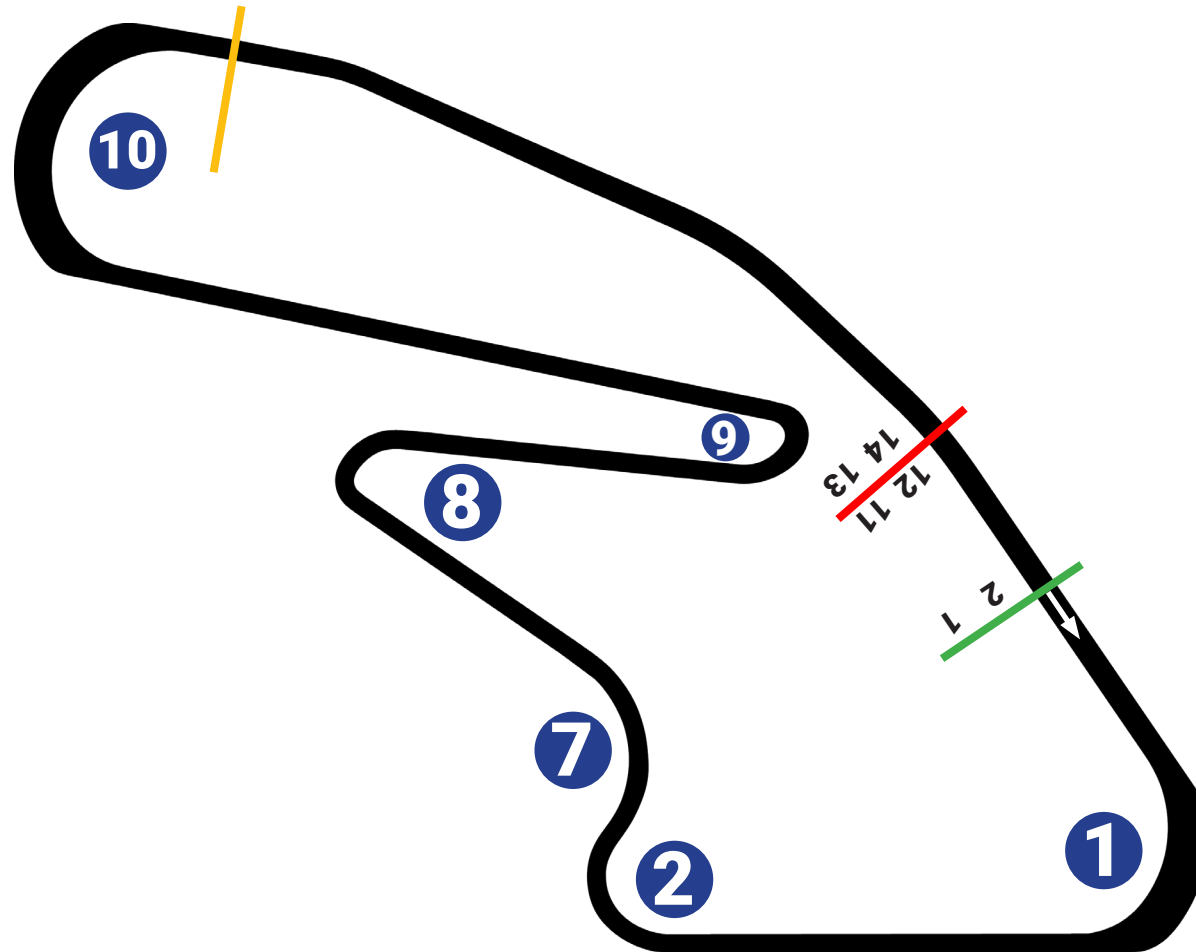

HAMPTON DOWNS MOTORSPORT PARK NAT.

LENGTH: 2.7KM

DIRECTION: CLOCKWISE

ADDRESS: 20 HAMPTON DOWNS RD, HAMPTON DOWNS

- START/FINISH LINE
- RED FLAG CONTROL LINE
- SAFETY CAR CONTROL LINE