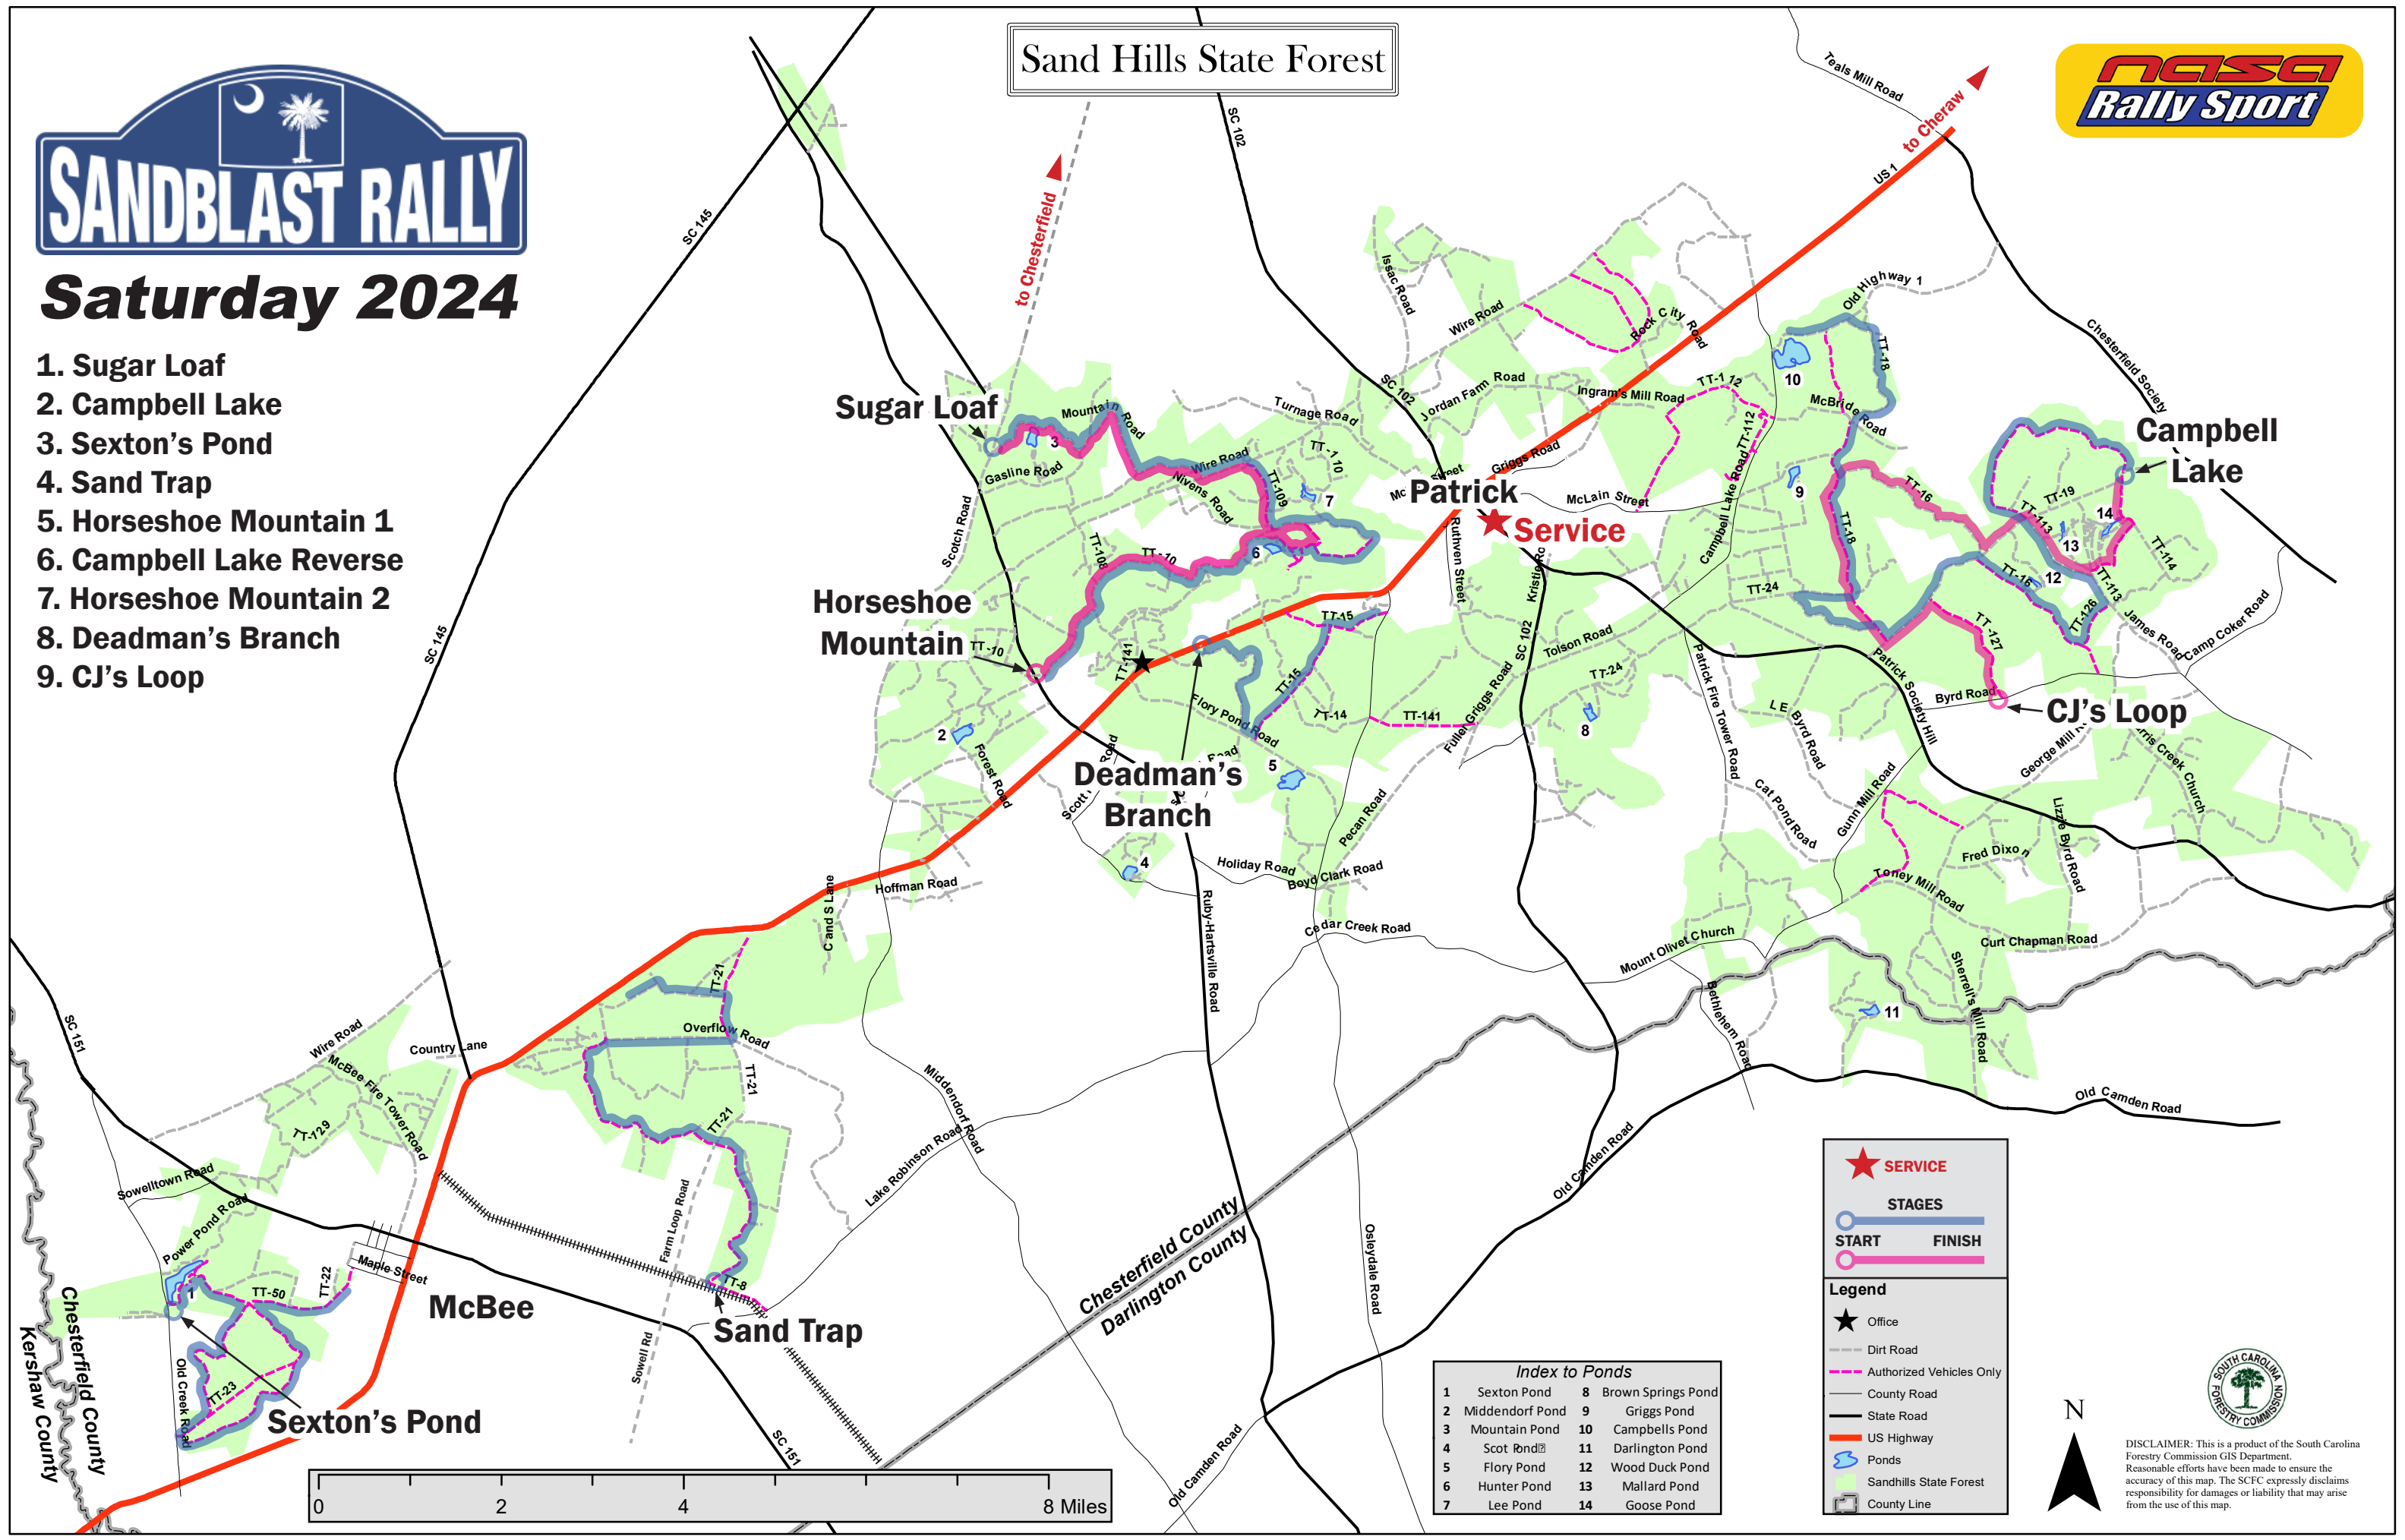

# SANDBLAST RALLY

## Saturday 2024

1. Sugar Loaf
2. Campbell Lake
3. Sexton's Pond
4. Sand Trap
5. Horseshoe Mountain 1
6. Campbell Lake Reverse
7. Horseshoe Mountain 2
8. Deadman's Branch
9. CJ's Loop

Sand Hills State Forest

**Index to Ponds**

1 Sexton Pond	8 Brown Springs Pond
2 Middendorf Pond	9 Griggs Pond
3 Mountain Pond	10 Campbells Pond
4 Scot Pond	11 Darlington Pond
5 Flory Pond	12 Wood Duck Pond
6 Hunter Pond	13 Mallard Pond
7 Lee Pond	14 Goose Pond

**★ SERVICE**

**STAGES**

**START FINISH**

**Legend**

- ★ Office
- Dirt Road
- County Road
- == State Road
- == US Highway
- ☪ Ponds
- Sandhills State Forest
- County Line

**DISCLAIMER:** This is a product of the South Carolina Forestry Commission GIS Department. Reasonable efforts have been made to ensure the accuracy of this map. The SCFC expressly disclaims responsibility for damages or liability that may arise from the use of this map.