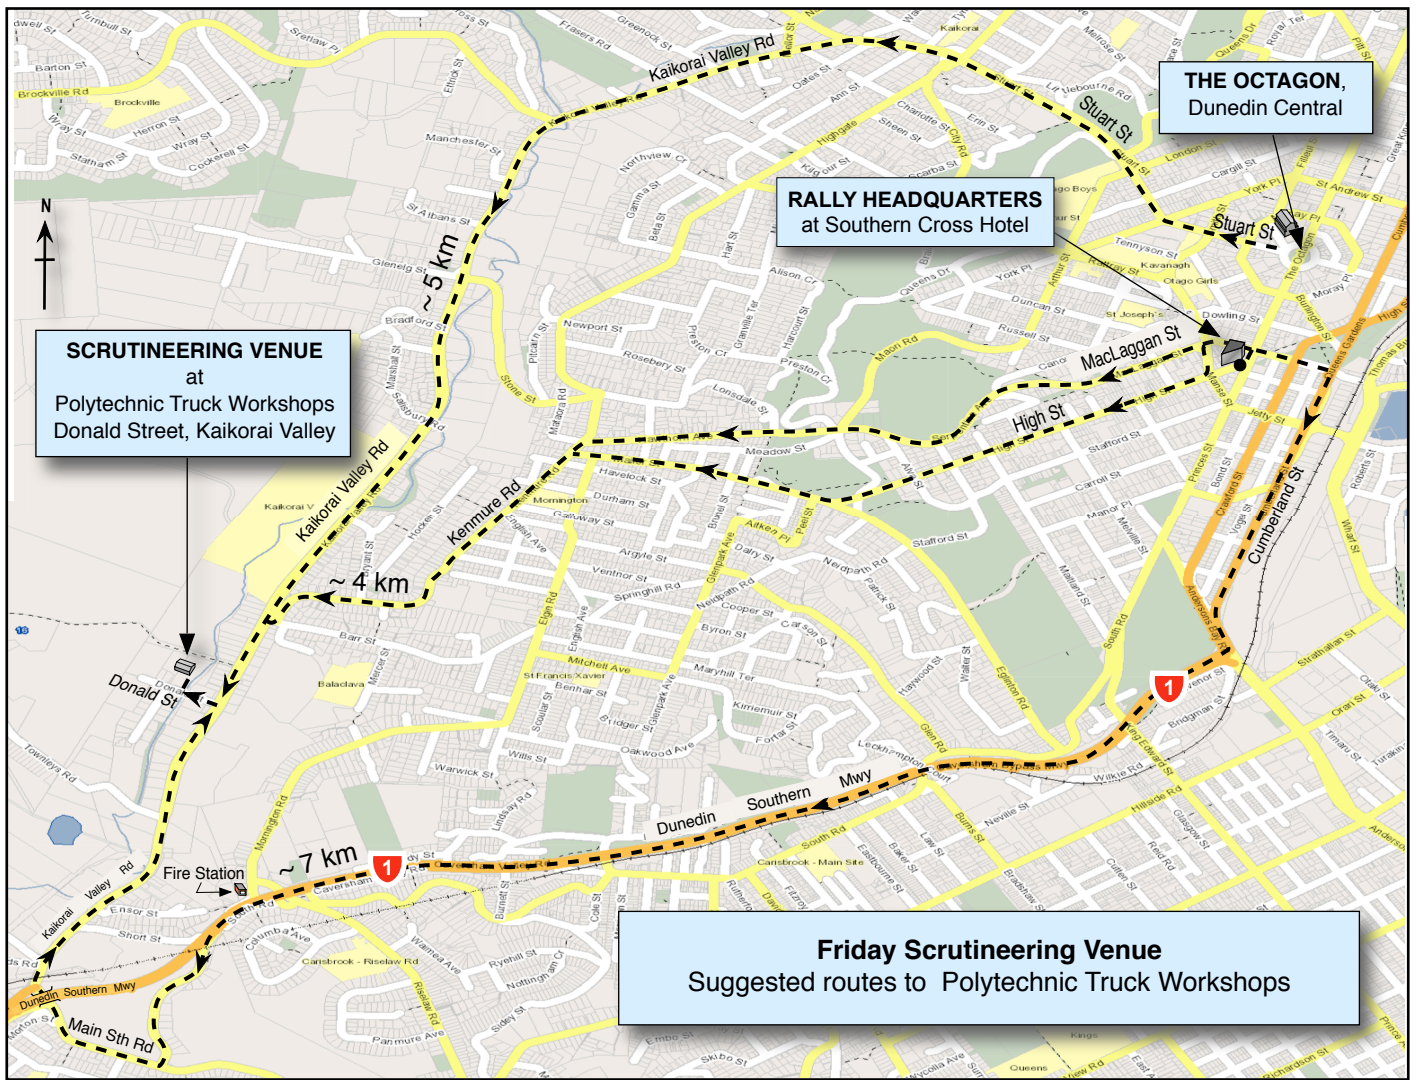

RALLY LOCATIONS

PRIZEGIVING VENUE
Dunedin Town Hall

FRIDAY, RALLY START CEREMONY
The Octagon

RALLY HEADQUARTERS
at Southern Cross Hotel

FRIDAY, CEREMONY CHECK-IN
Lower Stuart St

SUPER SPECIAL SS8
Street Circuit

dunedin
RALLY LOCATIONS MAP

PARC FERME
Taylormade Motors

RALLY PRE-START CHECK-IN
off Midland St

SERVICE PARK D
Edgar Centre

RALLY START SATURDAY & RESTART SUNDAY LEG 2
Teviot Street

POST EVENT SCRUTINEERING
Pit Stop, Hillside Road

SERVICE PARK C
Victoria Rd

Pacific Ocean