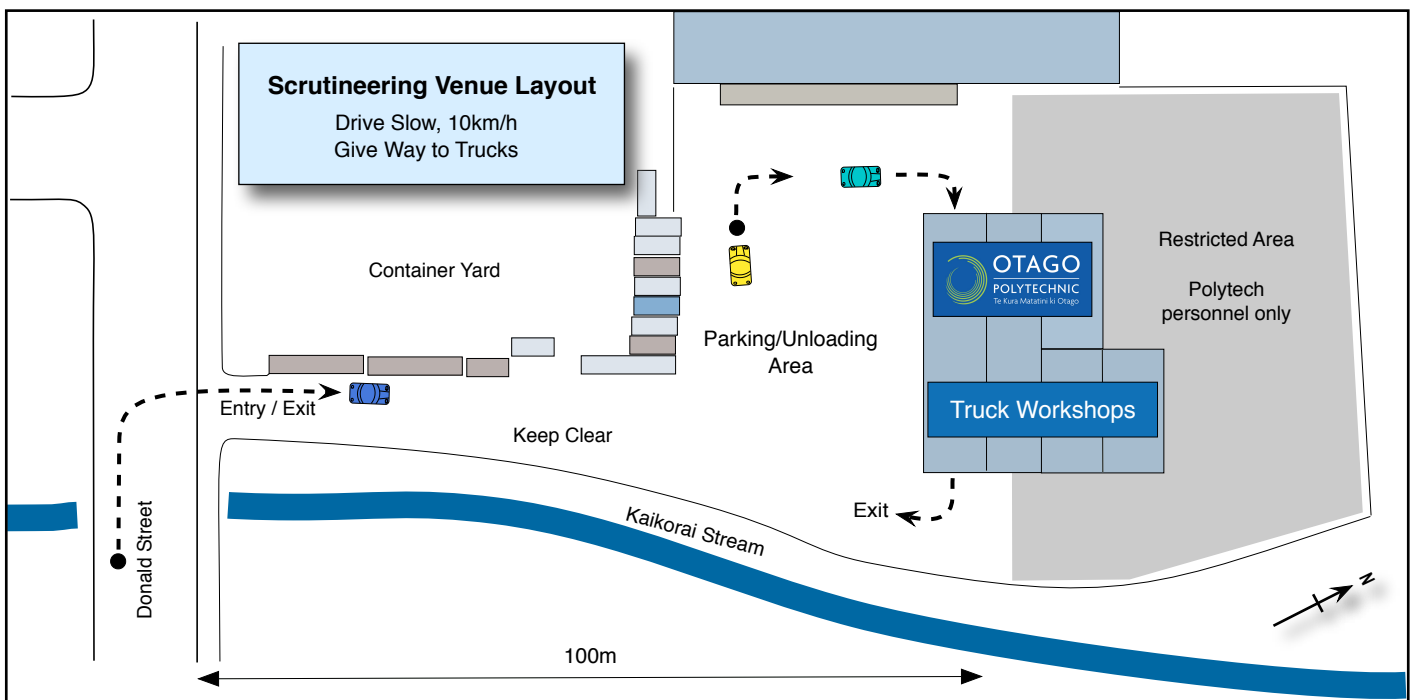

RALLY LOCATIONS

PRIZEGIVING VENUE
Dunedin Town Hall

FRIDAY, RALLY START CEREMONY
The Octagon

RALLY HEADQUARTERS
at Southern Cross Hotel

FRIDAY, CEREMONY CHECK-IN
Lower Stuart St

SUPER SPECIAL SS8
Street Circuit

dunedin
RALLY LOCATIONS MAP

PARC FERME
Taylormade Motors

RALLY PRE-START CHECK-IN
off Midland St

SERVICE PARK D
Edgar Centre

RALLY START SATURDAY & RESTART SUNDAY LEG 2
Teviot Street

POST EVENT SCRUTINEERING
Pit Stop, Hillside Road

SERVICE PARK C
Victoria Rd

Pacific Ocean