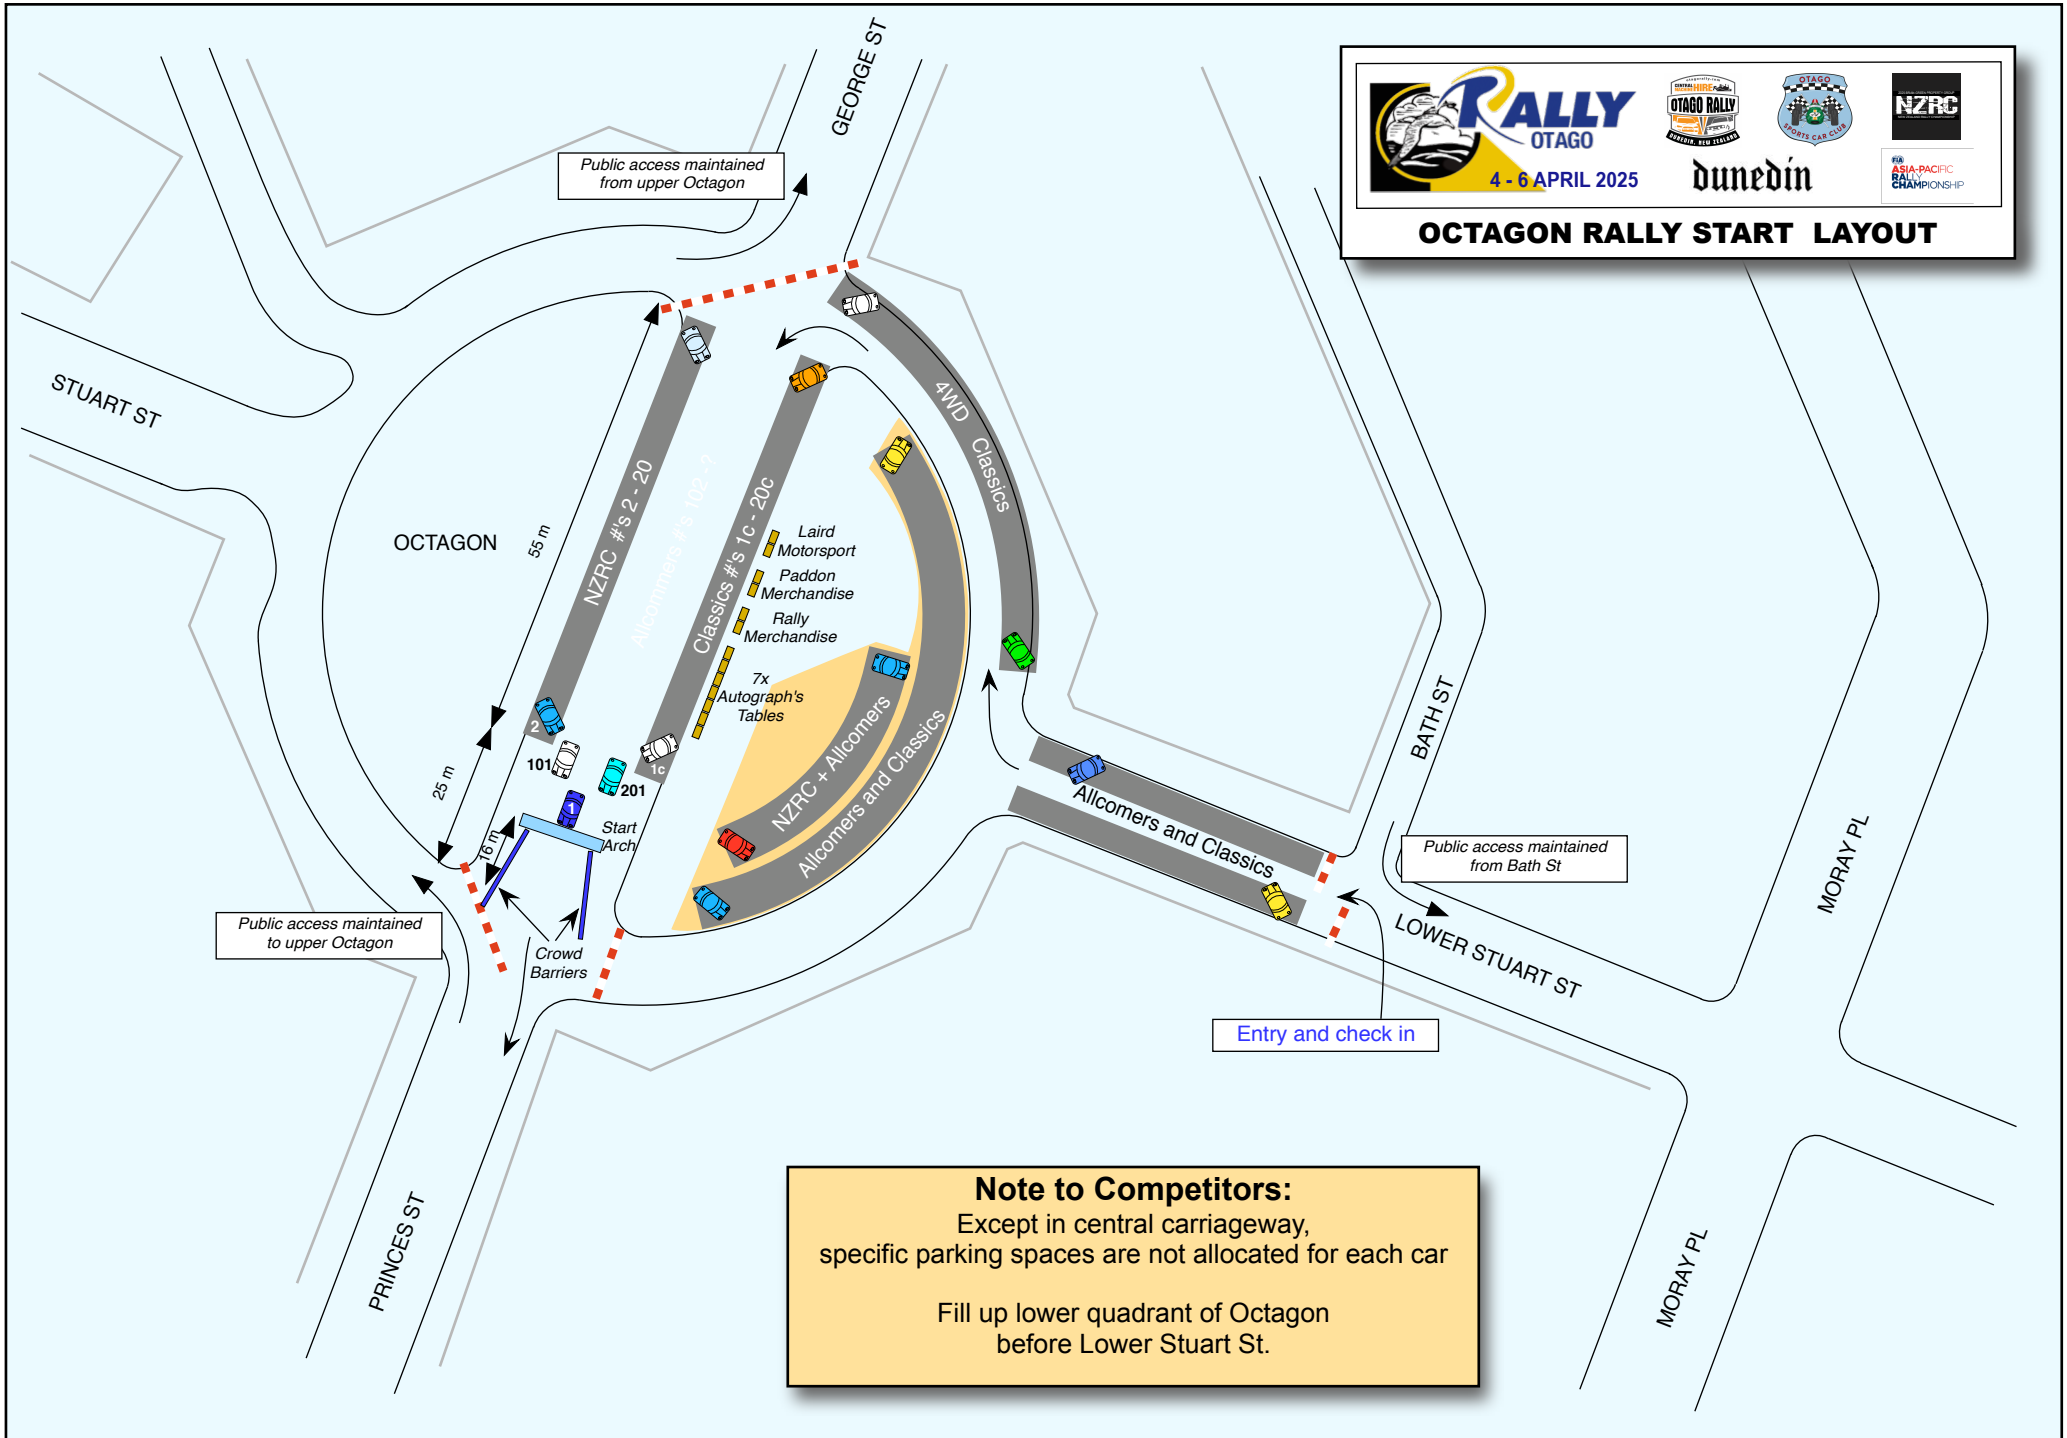

**RALLY OTAGO**  
4 - 6 APRIL 2025

**dunedin**

FOR ASIA-PACIFIC RALLY CHAMPIONSHIP

**OCTAGON RALLY START LAYOUT**

Public access maintained to upper Octagon

Public access maintained from upper Octagon

Public access maintained from Bath St

Entry and check in

**Note to Competitors:**  
 Except in central carriageway, specific parking spaces are not allocated for each car  
 Fill up lower quadrant of Octagon before Lower Stuart St.