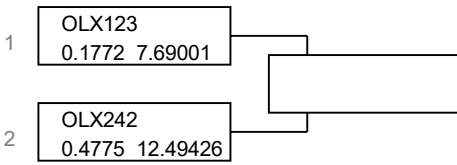

Drag Race Cup

13-15.06.2025

Elimination ladder

J/DR

J/DR921	Leiger	Junior
J/DR148	Lükk	Junior
J/DR255	Kingo	Junior

Elimination ladder Outlaw Extreme

OLX123	Sinijärvi	Chrysler
OLX242	Leiger	Altered

Elimination ladder
Challenger Cup