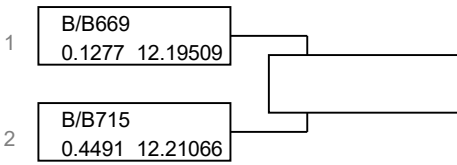

Elimination ladder Baltic B

B/B669	Bickovs	Audi
B/B715	Orno	Dodge