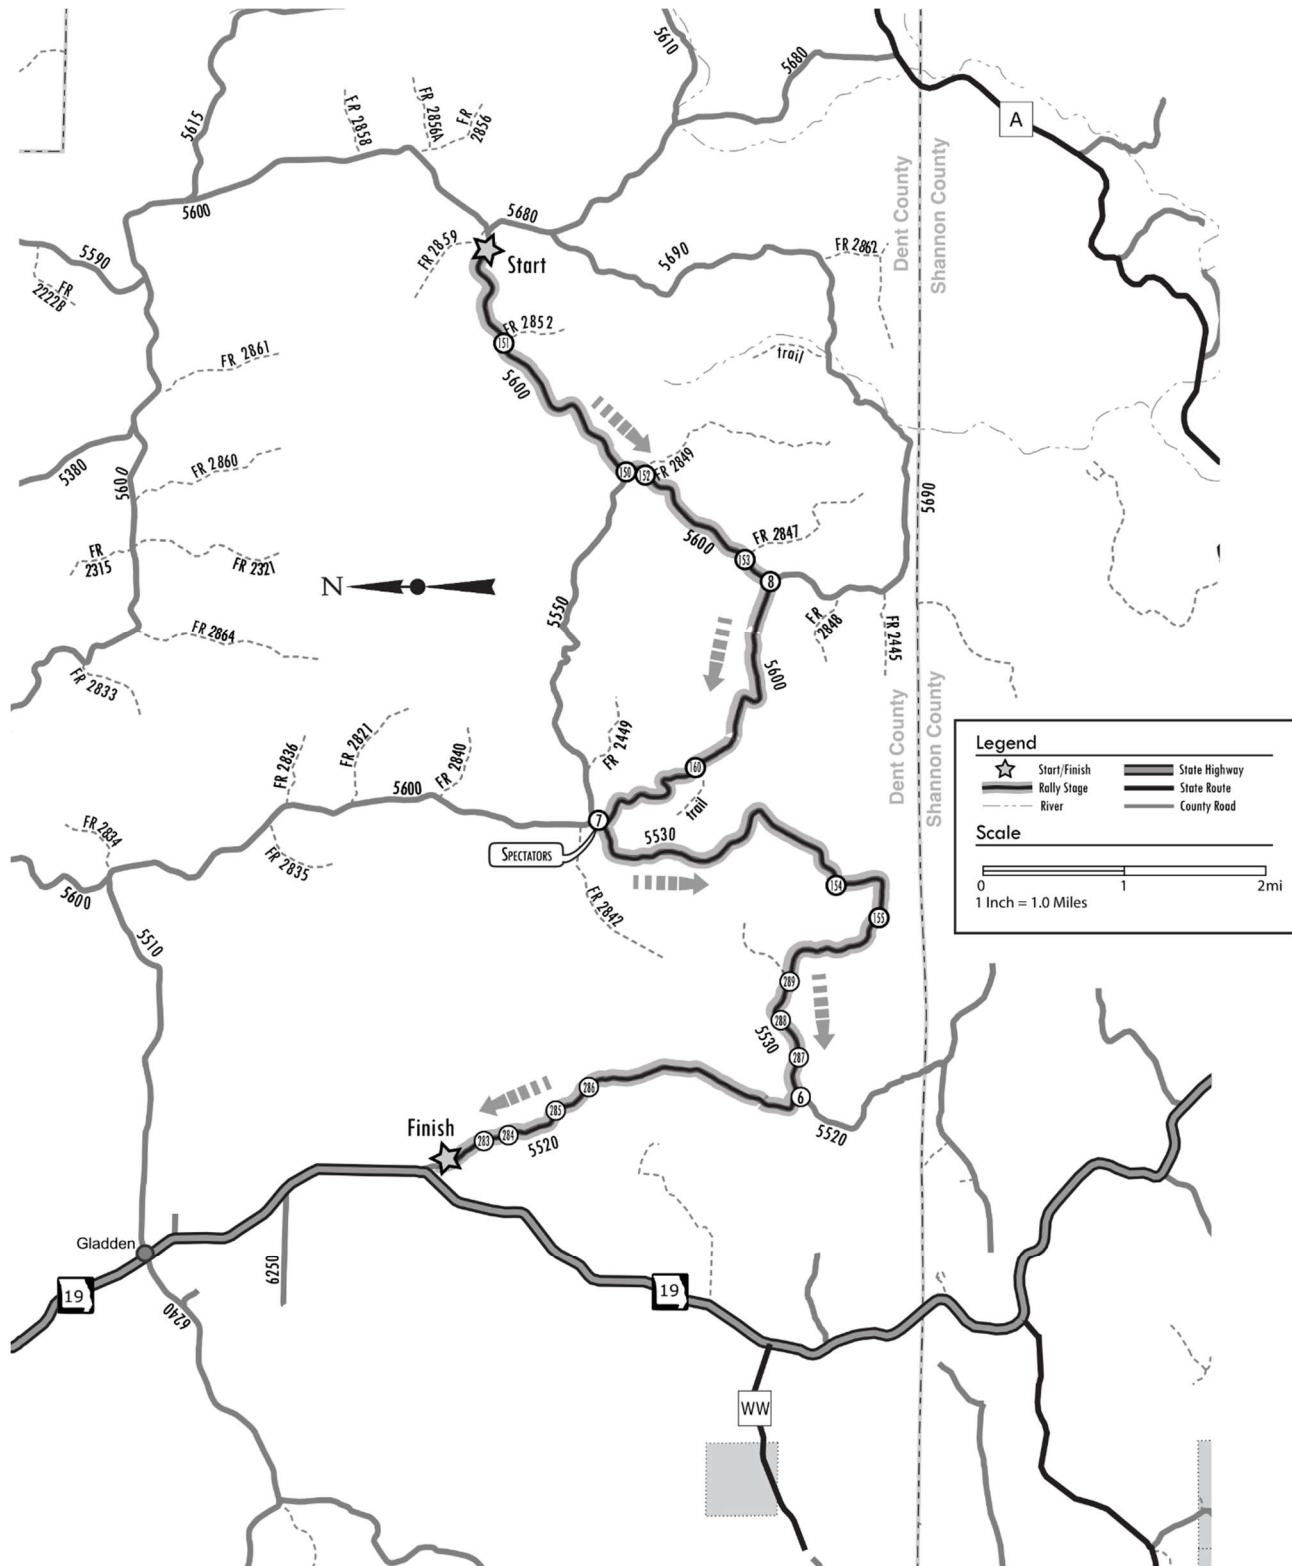

2024 Rally in the 100 Acre Wood Area Map: Overview of Stages

2024 Rally in the 100 Acre Wood

SS #1 & 4 Floyd Tower West Short

Distance: 7.28 miles

2024 Rally in the 100 Acre Wood

SS #2 & 5 Brazil-Colen-Moses

Distance: 8.74 miles

2024 Rally in the 100 Acre Wood

SS #3 & 6 Pigeon Roost East Short

Distance: 7.33 miles

2024 Rally in the 100 Acre Wood

SS #7 & 13 Juniors Crooked Truck

Distance: 7.64 miles

2024 Rally in the 100 Acre Wood

SS #8 & 11 Nova Scotia South

Distance: 8.68 miles

2024 Rally in the 100 Acre Wood

SS #9 & 12 Little Southern Hollow

Distance: 13.86 miles

2024 Rally in the 100 Acre Wood

SS #10 & 14 Deep Ford

Distance: 4.48