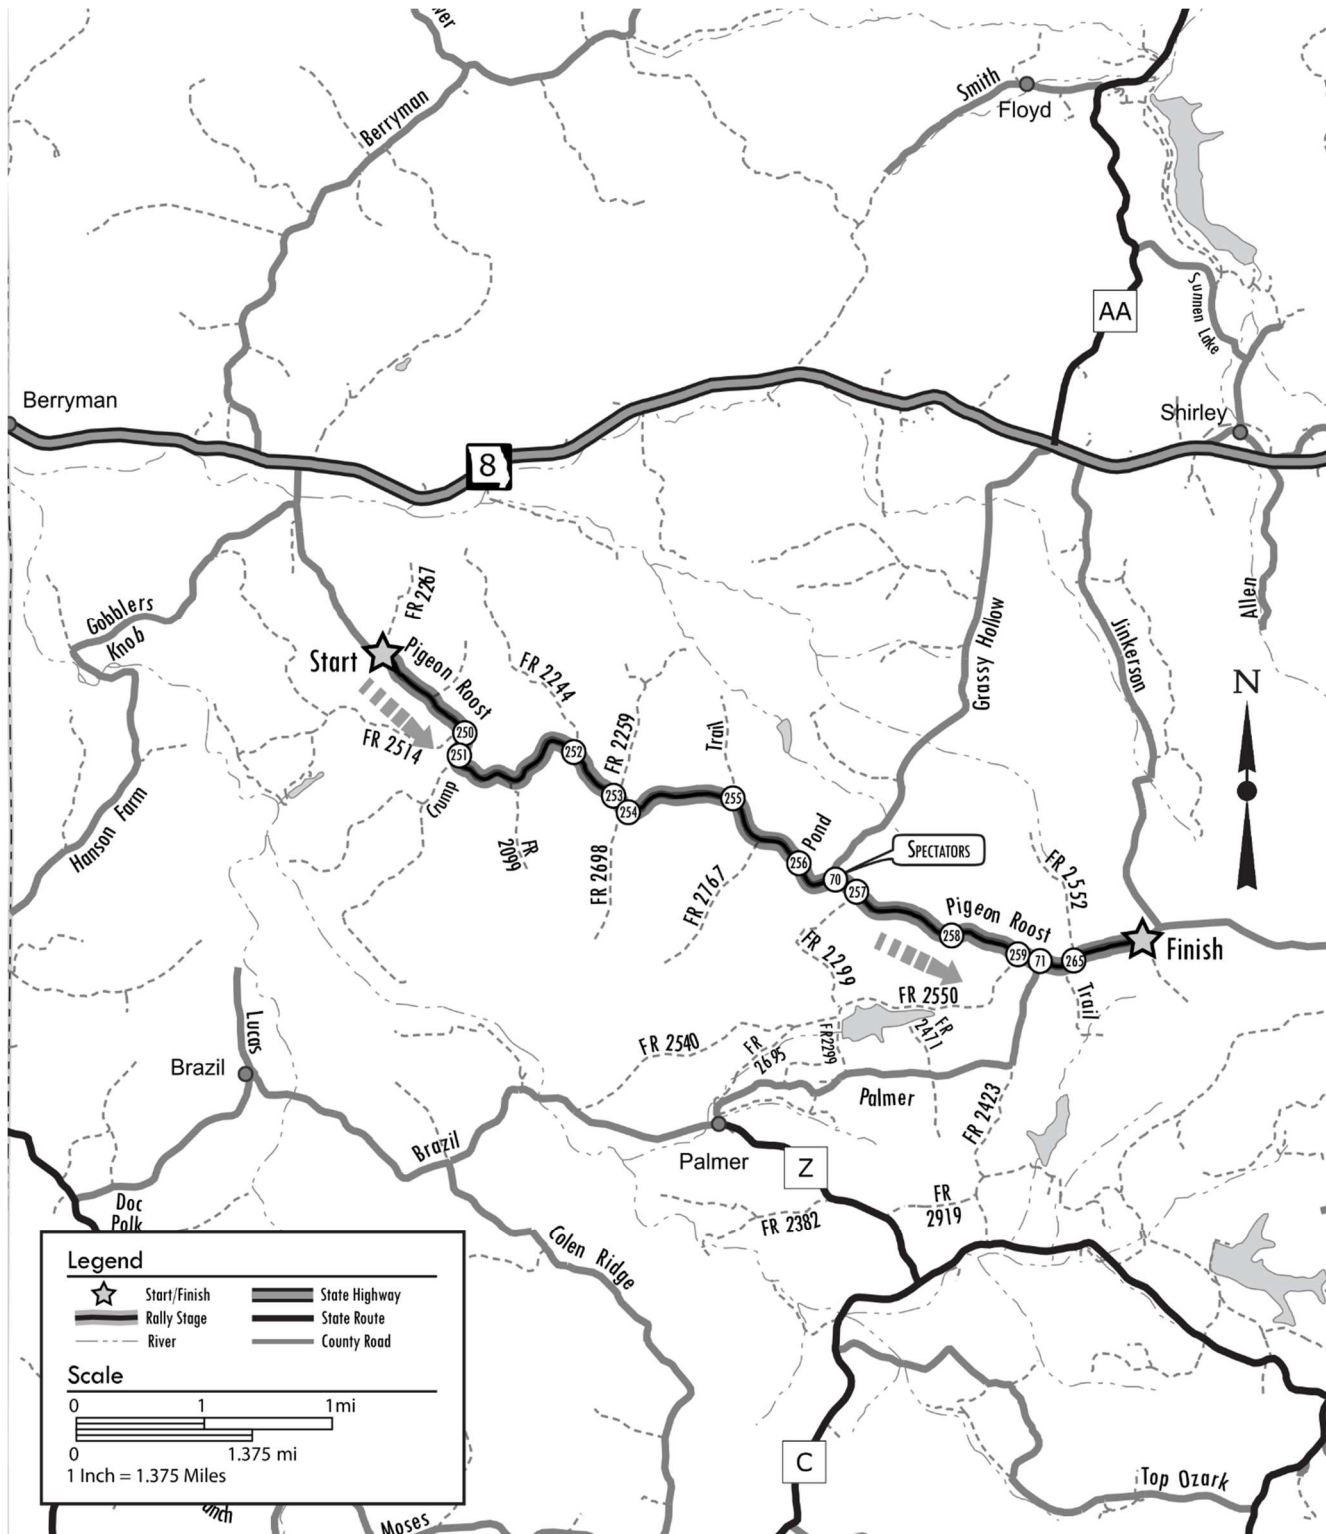

2024 Rally in the 100 Acre Wood Area Map: Overview of Stages

2024 Rally in the 100 Acre Wood

SS #1 & 4 Floyd Tower West Short

Distance: 7.28 miles

2024 Rally in the 100 Acre Wood

SS #2 & 5 Brazil-Colen-Moses

Distance: 8.74 miles

2024 Rally in the 100 Acre Wood

SS #3 & 6 Pigeon Roost East Short

Distance: 7.33 miles

2024 Rally in the 100 Acre Wood

SS #7 & 13 Juniors Crooked Truck

Distance: 7.64 miles

2024 Rally in the 100 Acre Wood

SS #8 & 11 Nova Scotia South

Distance: 8.68 miles

2024 Rally in the 100 Acre Wood

SS #9 & 12 Little Southern Hollow

Distance: 13.86 miles

2024 Rally in the 100 Acre Wood

SS #10 & 14 Deep Ford

Distance: 4.48