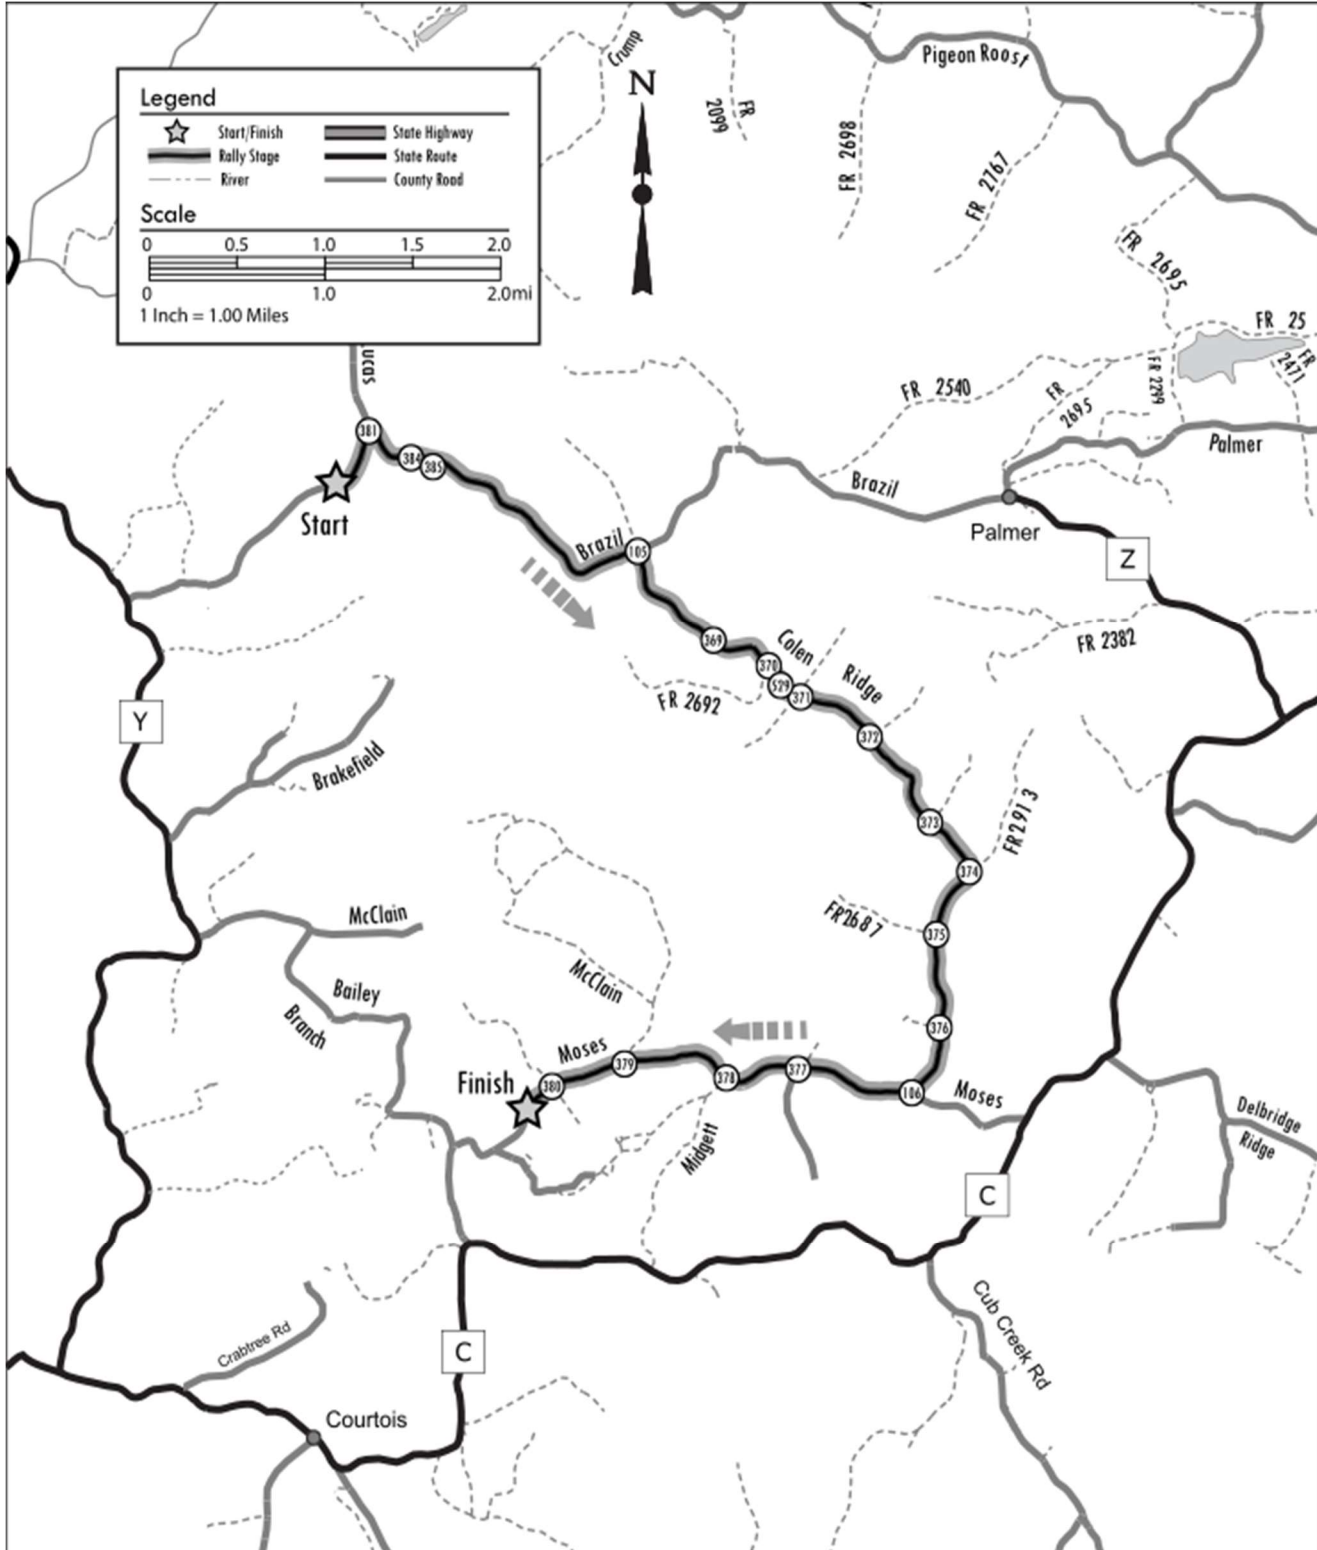

2024 Rally in the 100 Acre Wood Area Map: Overview of Stages

2024 Rally in the 100 Acre Wood

SS #1 & 4 Floyd Tower West Short

Distance: 7.28 miles

2024 Rally in the 100 Acre Wood

SS #2 & 5 Brazil-Colen-Moses

Distance: 8.74 miles

2024 Rally in the 100 Acre Wood

SS #3 & 6 Pigeon Roost East Short

Distance: 7.33 miles

2024 Rally in the 100 Acre Wood

SS #7 & 13 Juniors Crooked Truck

Distance: 7.64 miles

2024 Rally in the 100 Acre Wood

SS #8 & 11 Nova Scotia South

Distance: 8.68 miles

2024 Rally in the 100 Acre Wood

SS #9 & 12 Little Southern Hollow

Distance: 13.86 miles

2024 Rally in the 100 Acre Wood

SS #10 & 14 Deep Ford

Distance: 4.48