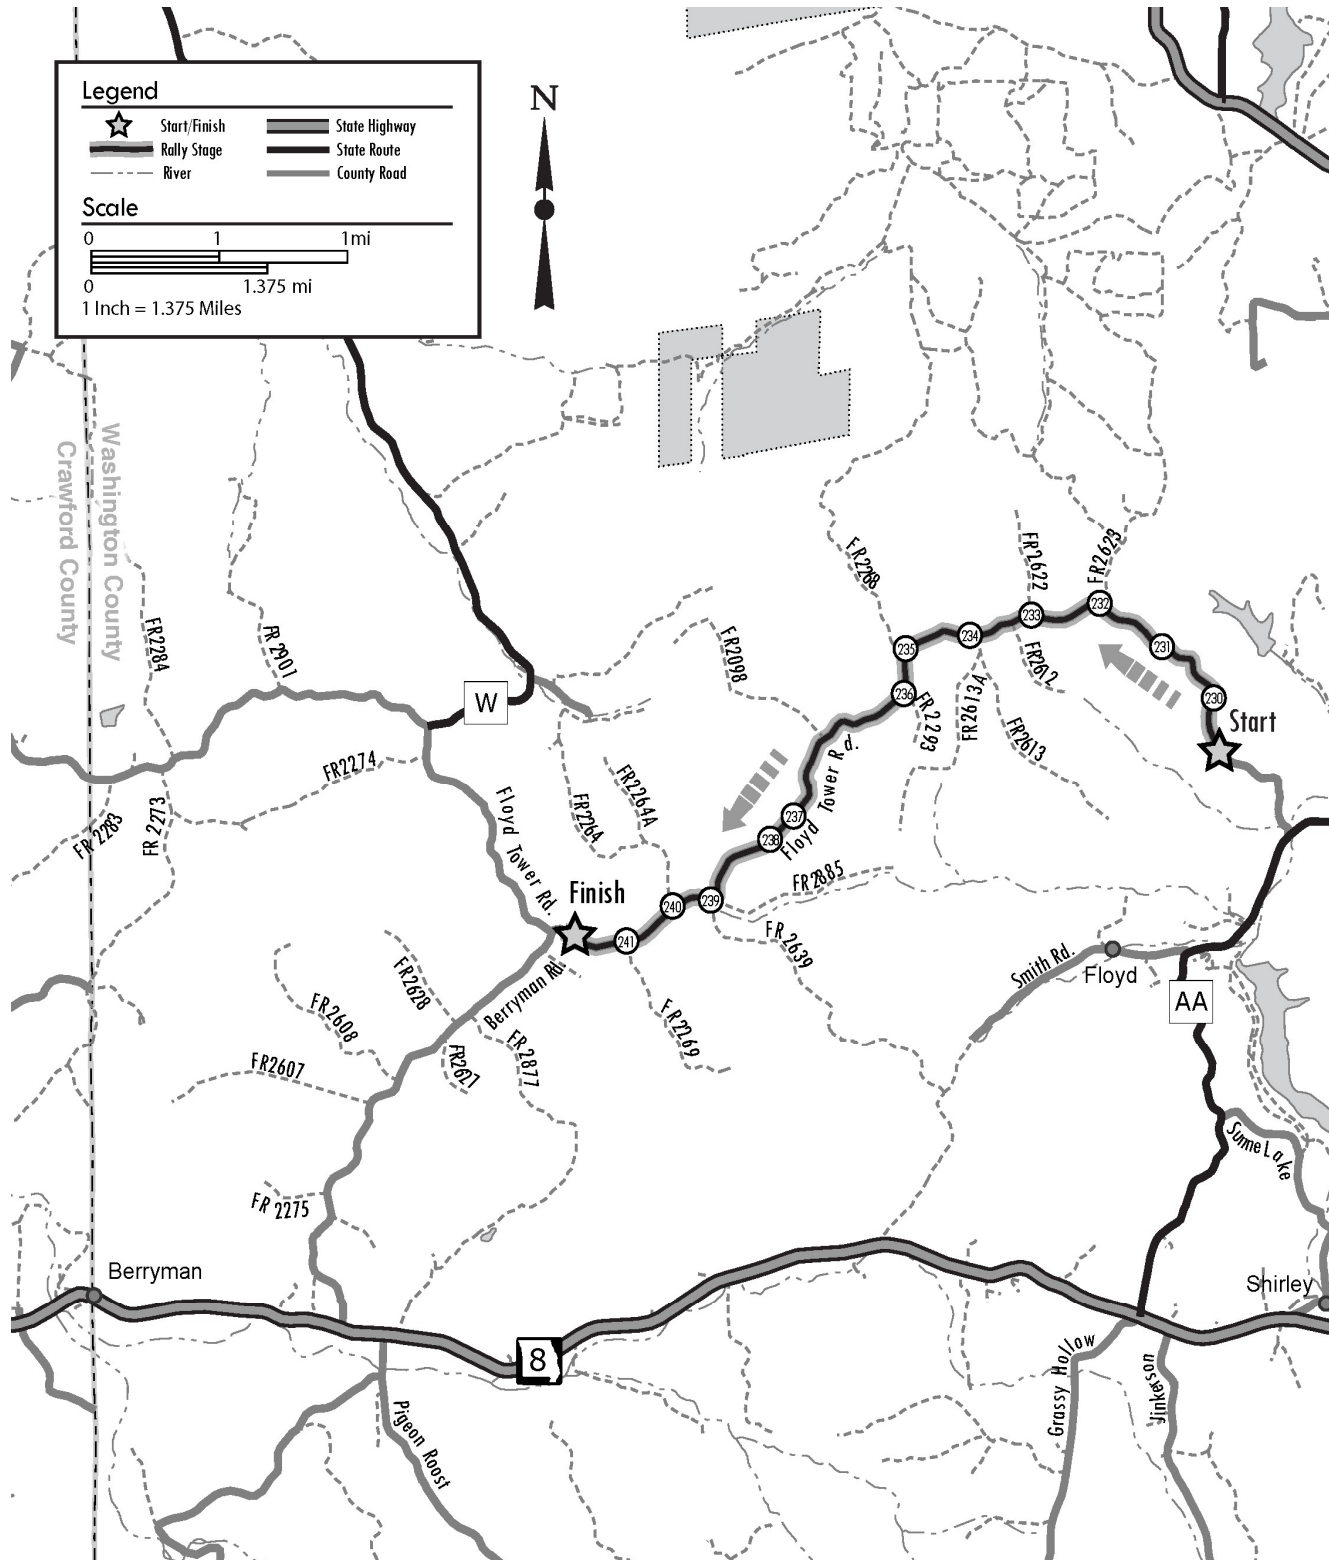

2024 Rally in the 100 Acre Wood Area Map: Overview of Stages

2024 Rally in the 100 Acre Wood

SS #1 & 4 Floyd Tower West Short

Distance: 7.28 miles

2024 Rally in the 100 Acre Wood

SS #2 & 5 Brazil-Colen-Moses

Distance: 8.74 miles

2024 Rally in the 100 Acre Wood

SS #3 & 6 Pigeon Roost East Short

Distance: 7.33 miles

2024 Rally in the 100 Acre Wood

SS #7 & 13 Juniors Crooked Truck

Distance: 7.64 miles

2024 Rally in the 100 Acre Wood

SS #8 & 11 Nova Scotia South

Distance: 8.68 miles

2024 Rally in the 100 Acre Wood

SS #9 & 12 Little Southern Hollow

Distance: 13.86 miles

2024 Rally in the 100 Acre Wood

SS #10 & 14 Deep Ford

Distance: 4.48