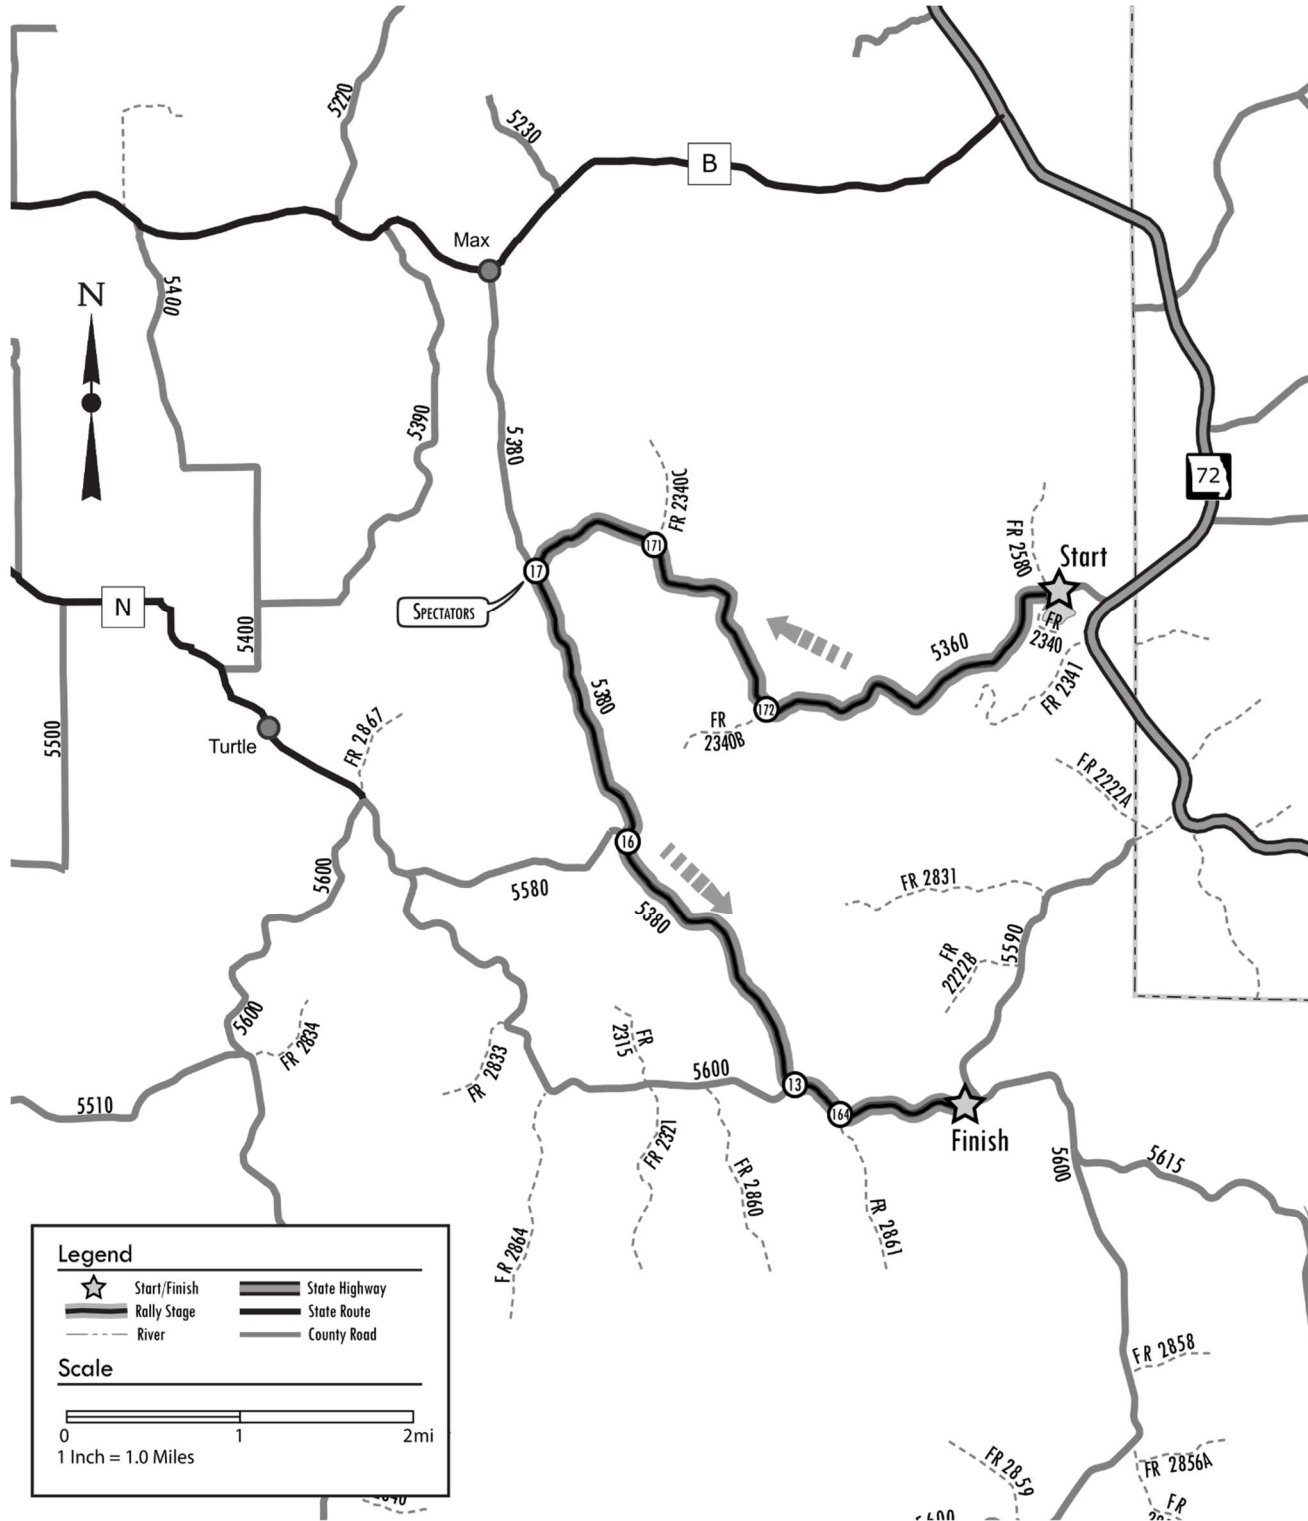

2024 Rally in the 100 Acre Wood Area Map: Overview of Stages

2024 Rally in the 100 Acre Wood

SS #1 & 4 Floyd Tower West Short

Distance: 7.28 miles

2024 Rally in the 100 Acre Wood

SS #2 & 5 Brazil-Colen-Moses

Distance: 8.74 miles

2024 Rally in the 100 Acre Wood

SS #3 & 6 Pigeon Roost East Short

Distance: 7.33 miles

2024 Rally in the 100 Acre Wood

SS #7 & 13 Juniors Crooked Truck

Distance: 7.64 miles

2024 Rally in the 100 Acre Wood

SS #8 & 11 Nova Scotia South

Distance: 8.68 miles

2024 Rally in the 100 Acre Wood

SS #9 & 12 Little Southern Hollow

Distance: 13.86 miles

2024 Rally in the 100 Acre Wood

SS #10 & 14 Deep Ford

Distance: 4.48