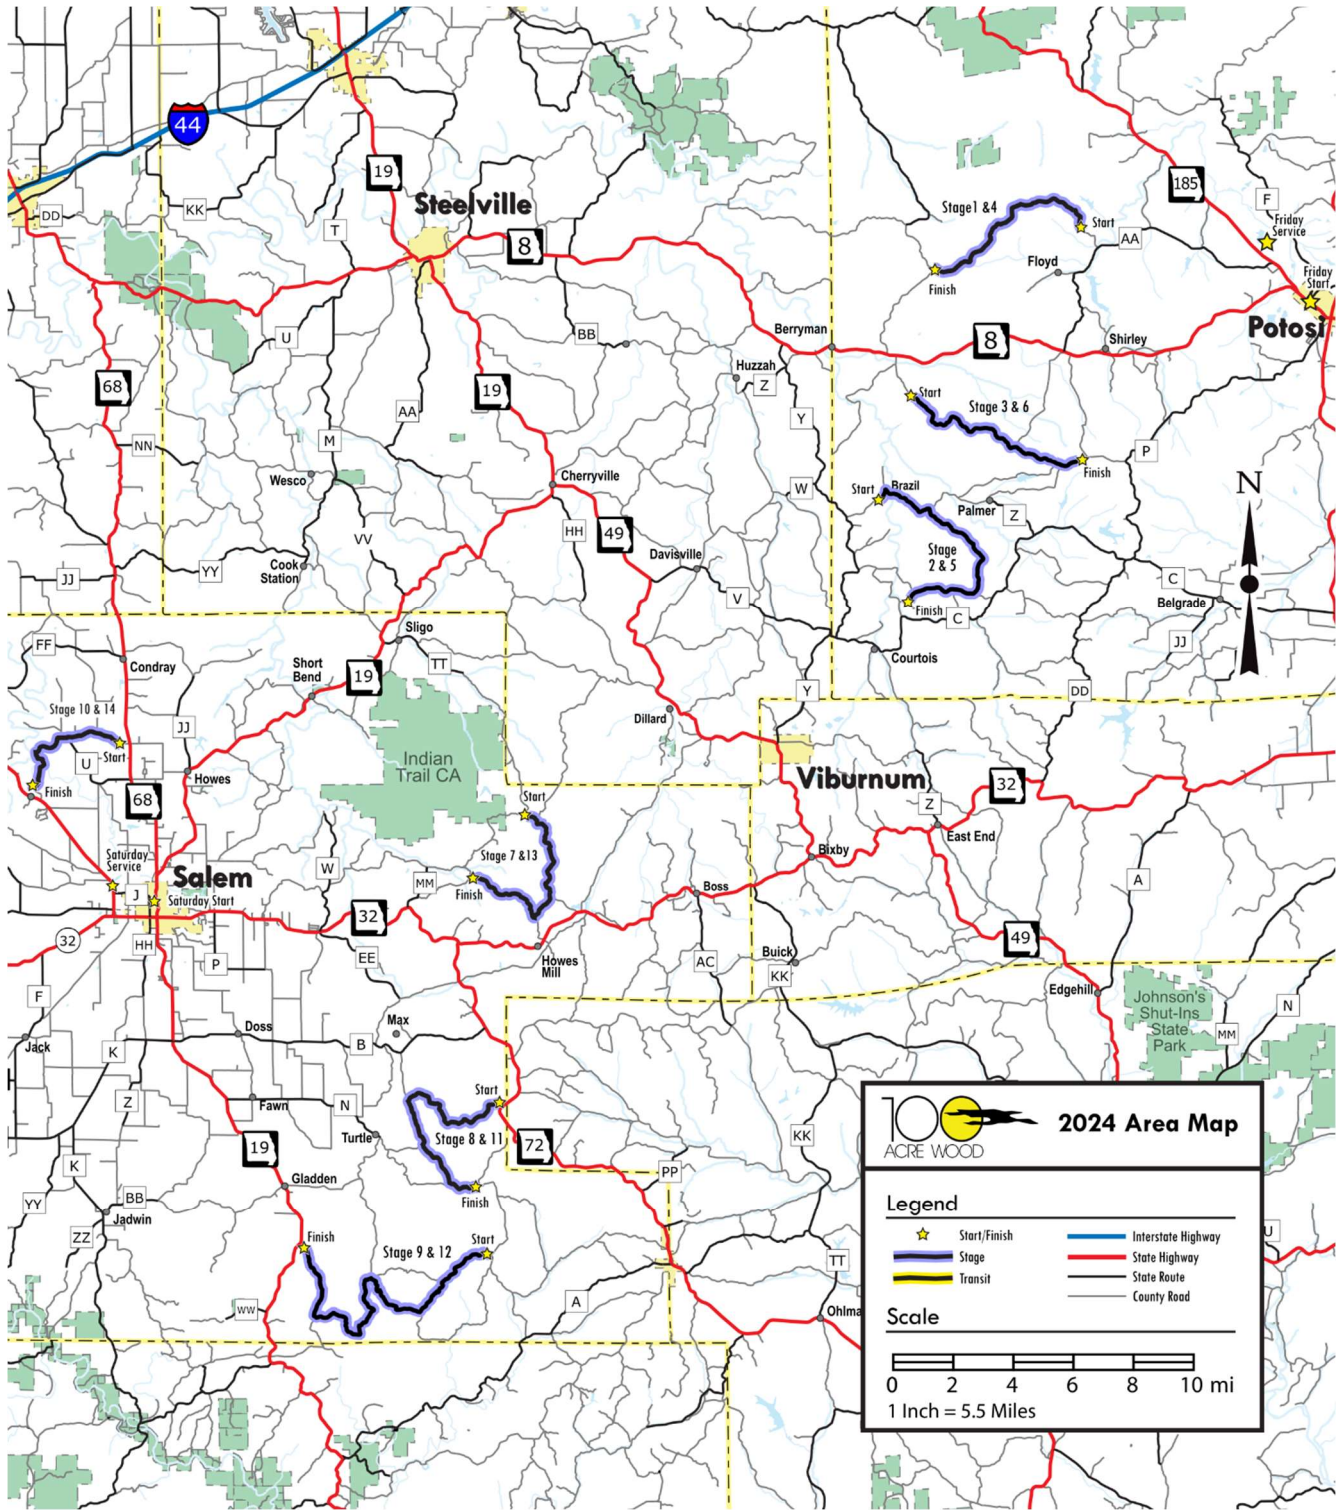

2024 Rally in the 100 Acre Wood Area Map: Overview of Stages

2024 Rally in the 100 Acre Wood

SS #1 & 4 Floyd Tower West Short

Distance: 7.28 miles

2024 Rally in the 100 Acre Wood

SS #2 & 5 Brazil-Colen-Moses

Distance: 8.74 miles

2024 Rally in the 100 Acre Wood

SS #3 & 6 Pigeon Roost East Short

Distance: 7.33 miles

2024 Rally in the 100 Acre Wood

SS #7 & 13 Juniors Crooked Truck

Distance: 7.64 miles

2024 Rally in the 100 Acre Wood

SS #8 & 11 Nova Scotia South

Distance: 8.68 miles

2024 Rally in the 100 Acre Wood

SS #9 & 12 Little Southern Hollow

Distance: 13.86 miles

2024 Rally in the 100 Acre Wood

SS #10 & 14 Deep Ford

Distance: 4.48