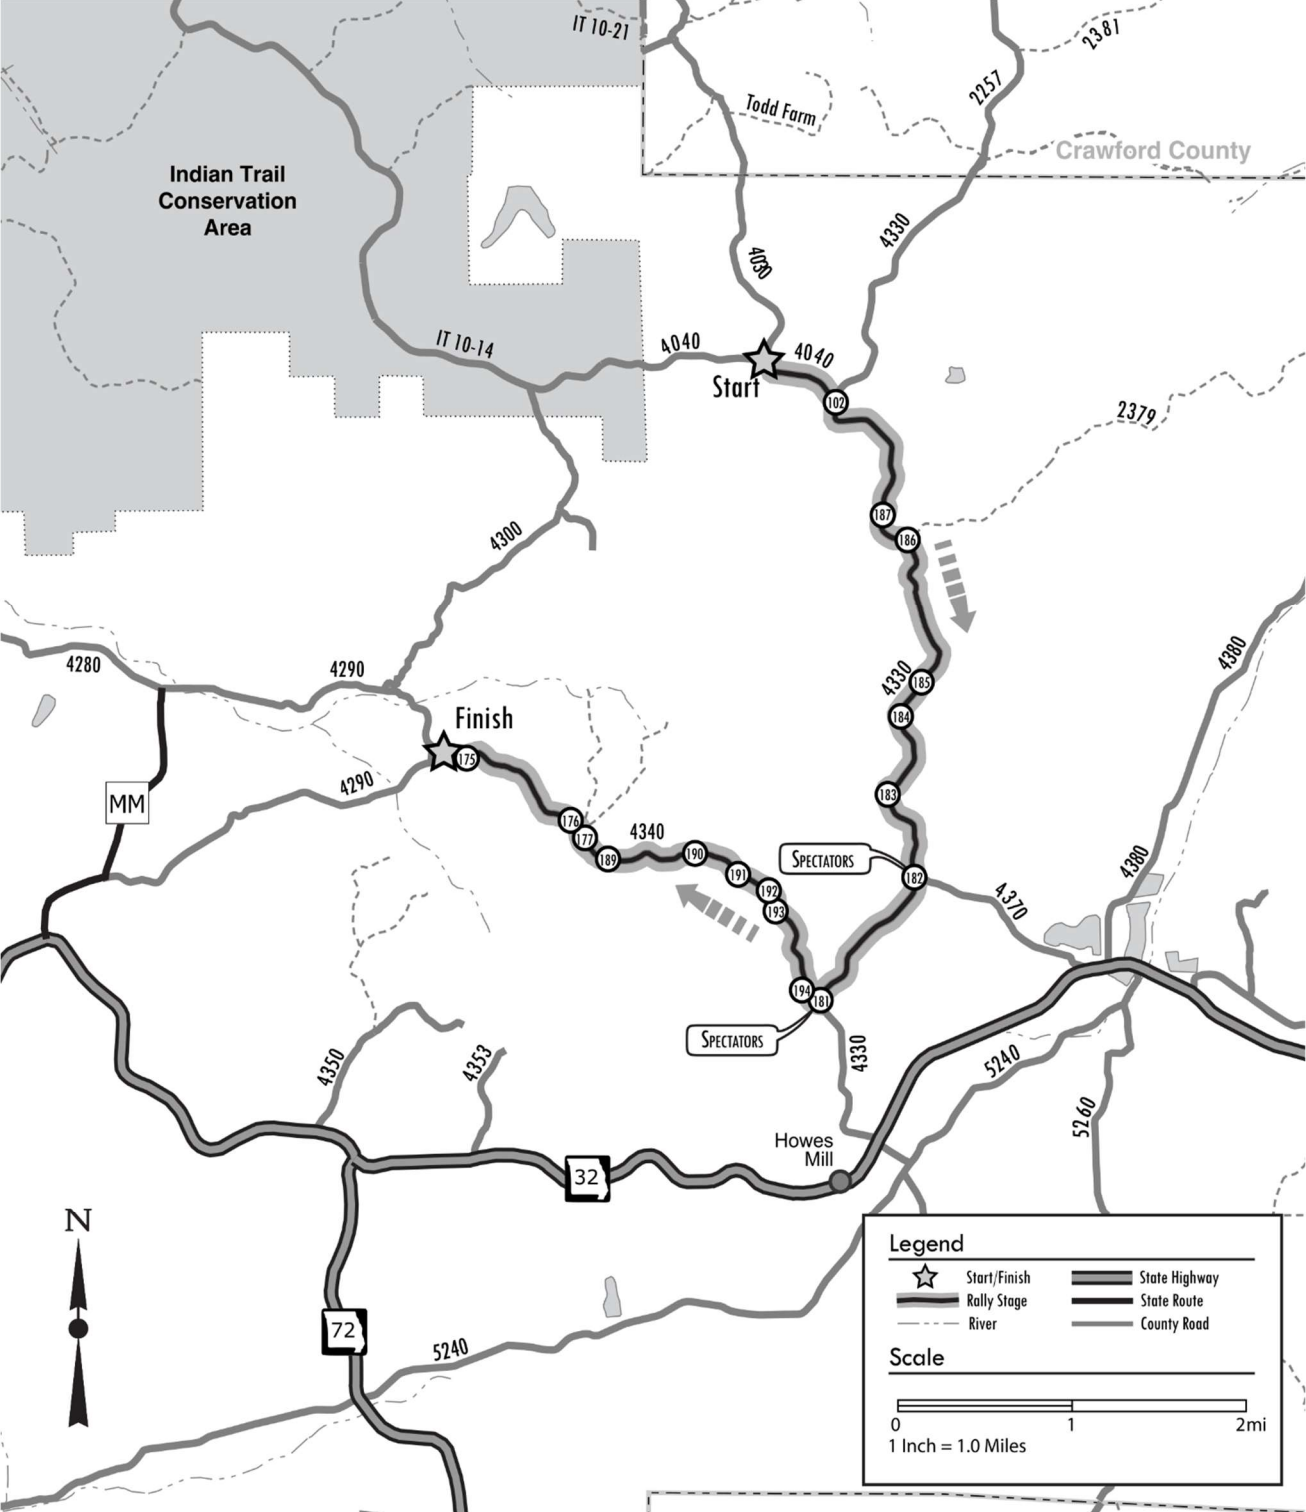

2024 Rally in the 100 Acre Wood Area Map: Overview of Stages

2024 Rally in the 100 Acre Wood

SS #1 & 4 Floyd Tower West Short

Distance: 7.28 miles

2024 Rally in the 100 Acre Wood

SS #2 & 5 Brazil-Colen-Moses

Distance: 8.74 miles

2024 Rally in the 100 Acre Wood

SS #3 & 6 Pigeon Roost East Short

Distance: 7.33 miles

2024 Rally in the 100 Acre Wood

SS #7 & 13 Juniors Crooked Truck

Distance: 7.64 miles

2024 Rally in the 100 Acre Wood

SS #8 & 11 Nova Scotia South

Distance: 8.68 miles

2024 Rally in the 100 Acre Wood

SS #9 & 12 Little Southern Hollow

Distance: 13.86 miles

2024 Rally in the 100 Acre Wood

SS #10 & 14 Deep Ford

Distance: 4.48