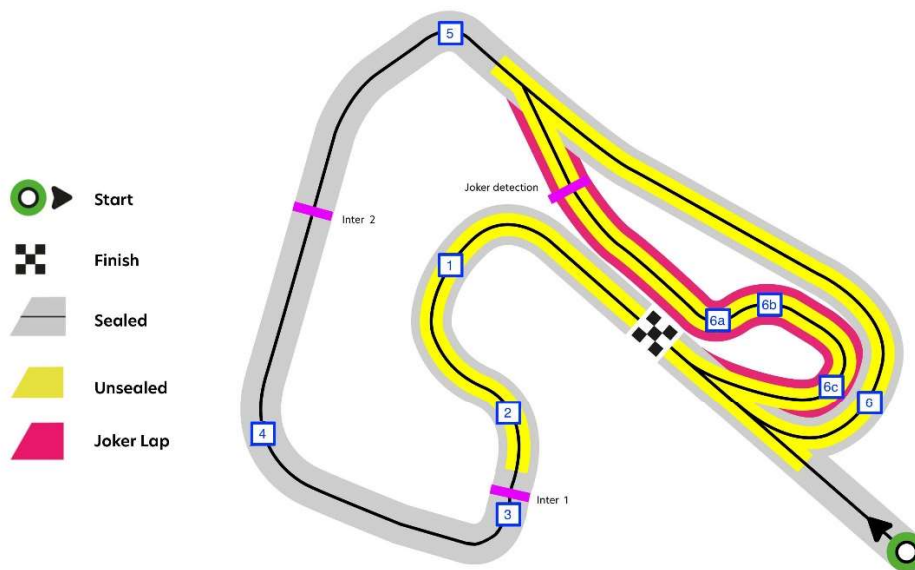

RESULT BOOK