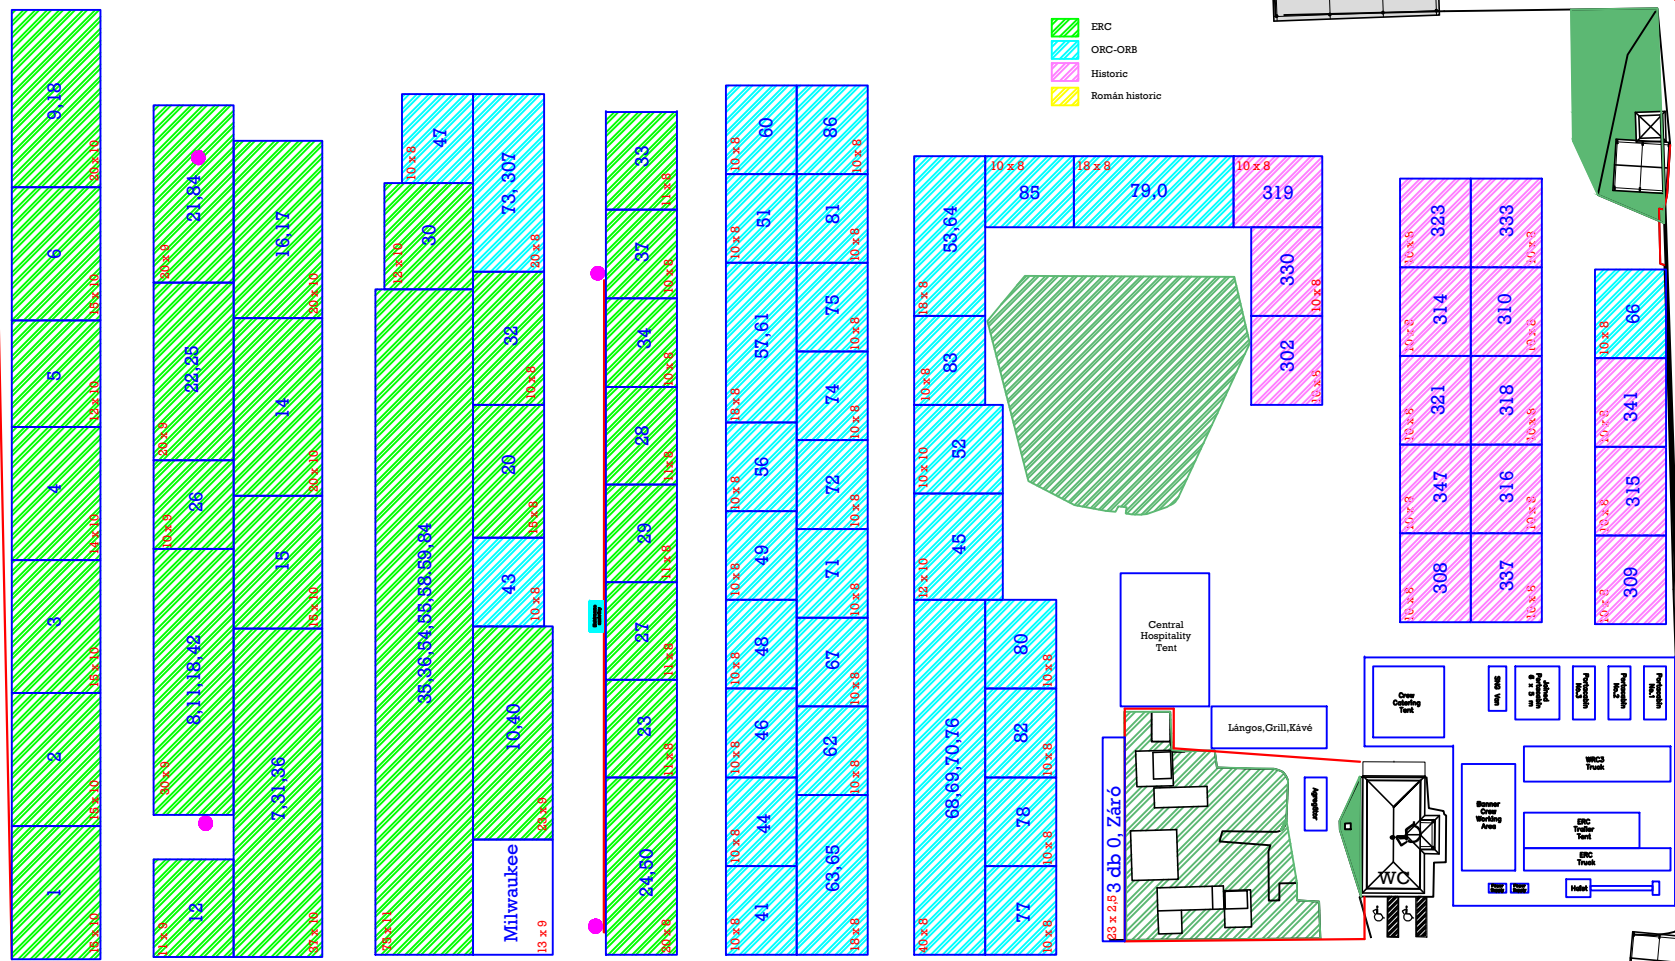

To the Parc Fermé

- ERC
- ORC-ORB
- Historic
- Román historic

Parc Fermé

Regroup

Trailer Parking

1B,8C,8D

5B,8B,12B

1A,5A,8A,12A

Car Wash

Central Hospitality Tent

Lángos, Grill, Kávé

WC

FIA ORG Parking

VIP Parking

Refueling Zone

ETS Racing Fuels

0A,1C,5C,8E,12C

13

12

11

10

9

8

7

6

5

4

3

2

1

15->

14->