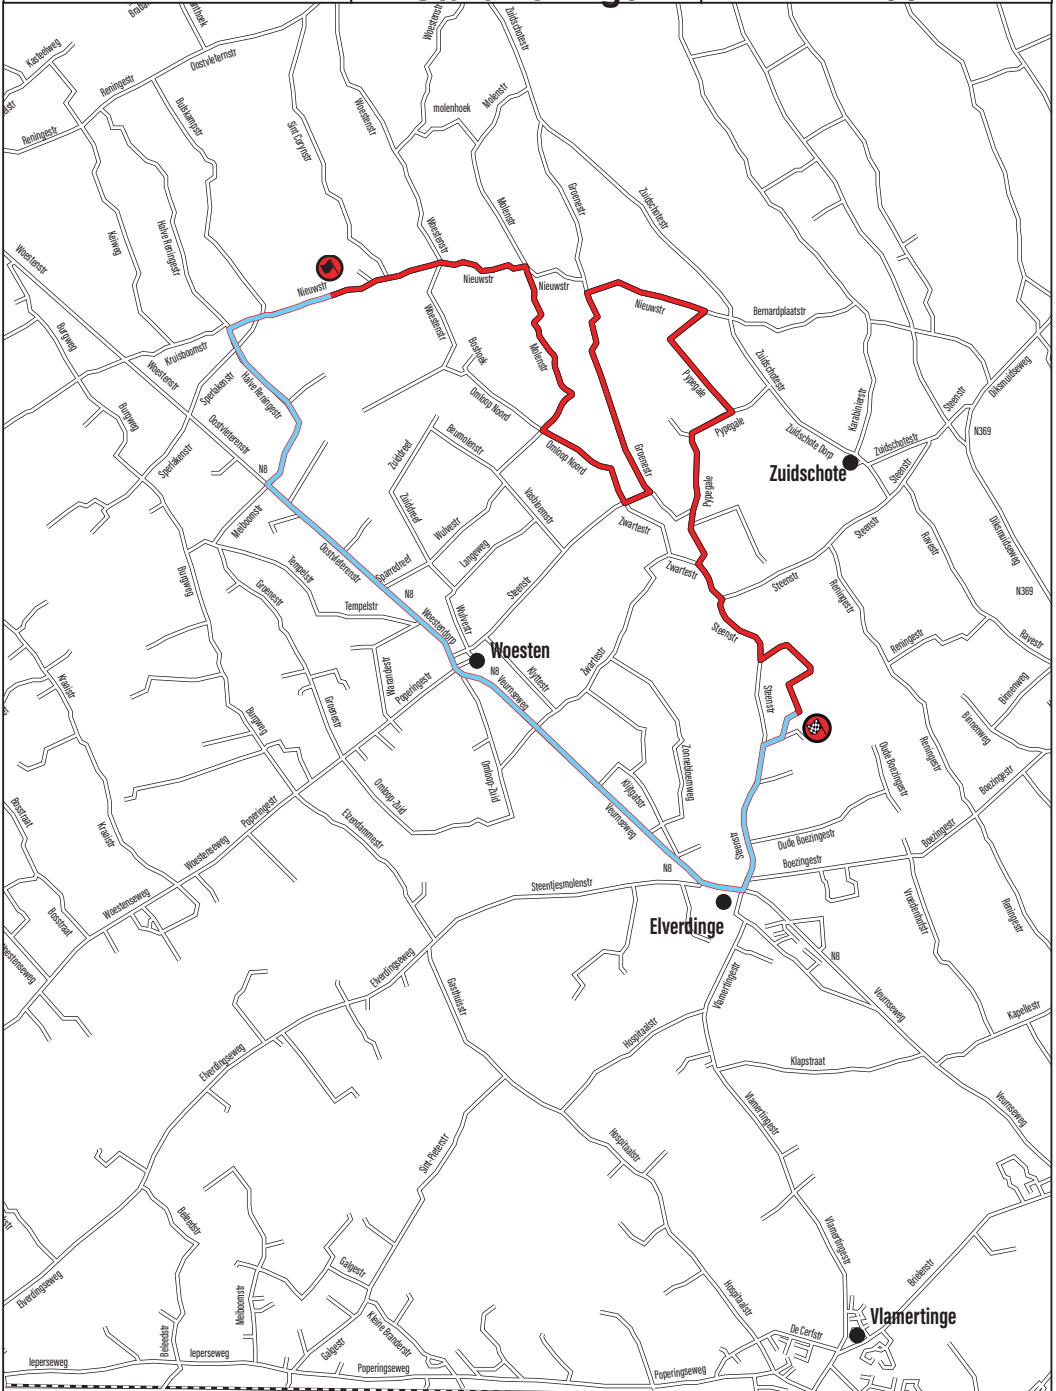

SS 3-7

FF Reninge
Start Reninge

Wednesday
24/06