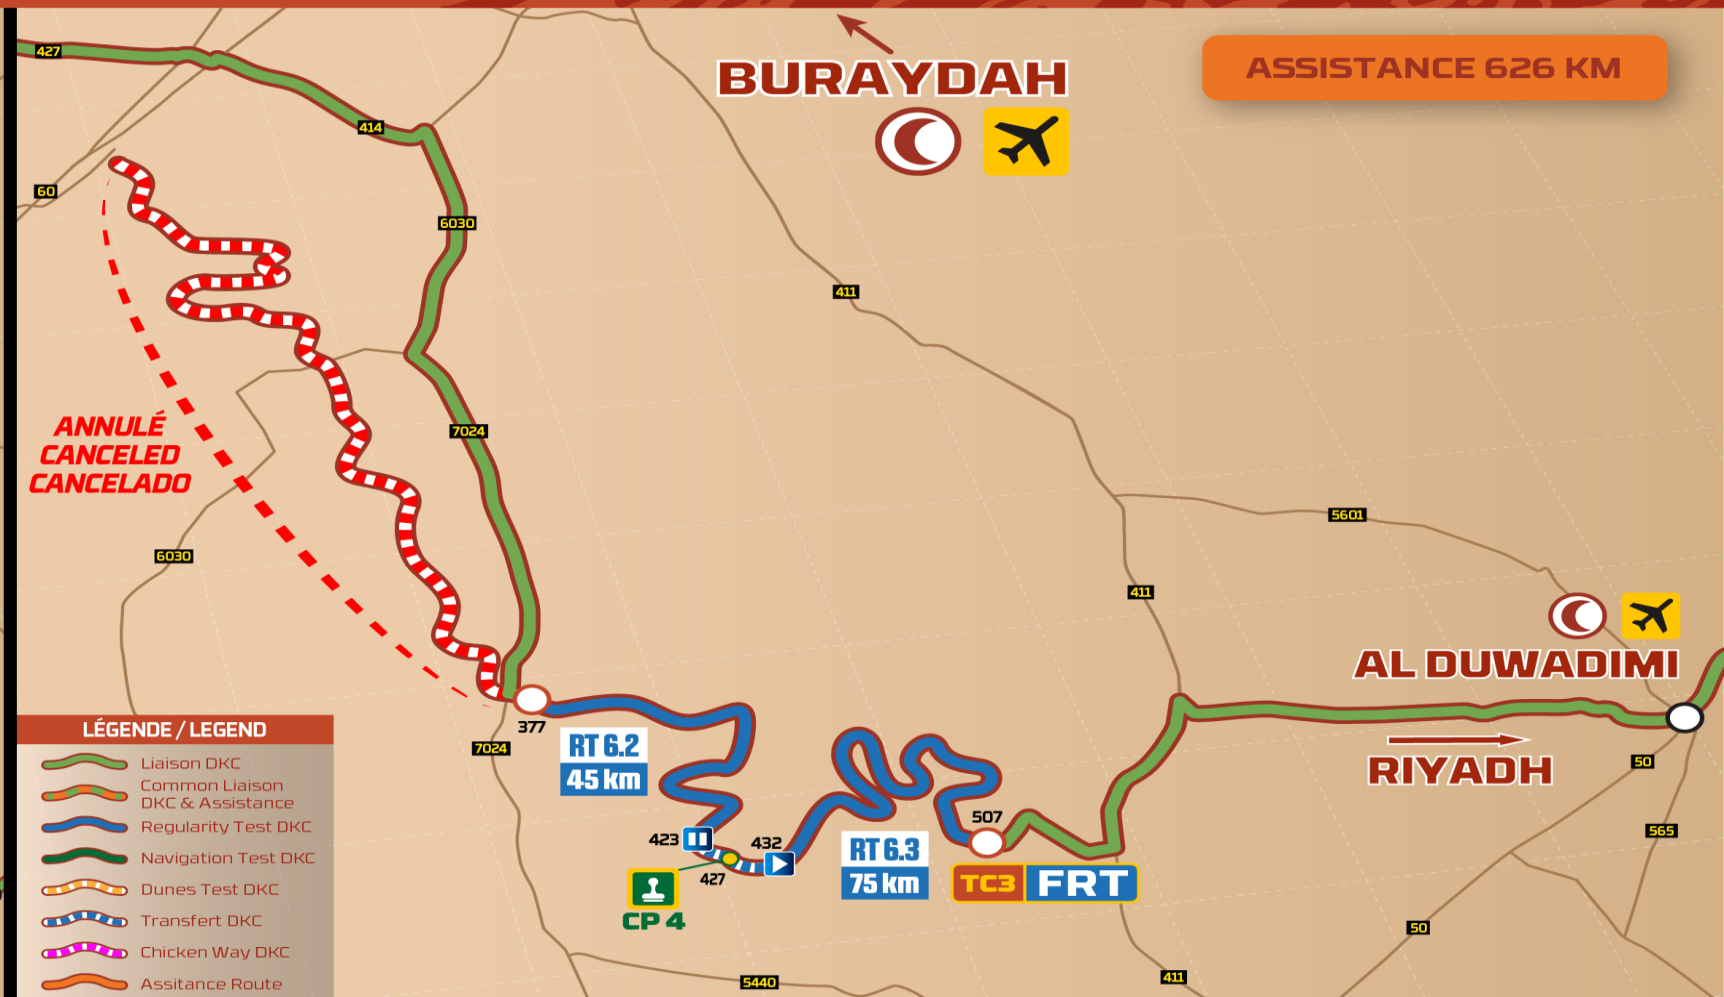

LÉGENDE / LEGEND	
	Liaison DKC
	Common Liaison DKC & Assistance
	Regularity Test DKC
	Navigation Test DKC
	Dunes Test DKC
	Transfert DKC
	Chicken Way DKC
	Assistance Route

INFO STAGE

- Stage Distance: 375 km – Assistance: 626 km
- Liaison A: 377 km - **SS: 130 km** - Liaison B: 427 km
- 1st Vehicle at TC1 (Bivouac) : 04:30
- 1st Vehicle at TC2 09:50
- 1st Vehicle at SRT 6.2 : 09:55
- **NT 6.1: Canceled**
- **DT 6.1: Canceled**
- **RT 6.1: Canceled**
- RT 6.2: 45 km
- RT 6.3: 75 km
- **CP1V: Canceled**
- **CP2: Canceled**
- **CP3: Canceled**
- **CP4: PK 427**

DESCRIPTION

GENERAL INFORMATION:

- Due to the extreme weather conditions, we are forced to cancel the first part of the stage
- 2 regularity stages; the stages are really smooth roads, especially the first one with some 'pistes sable'
- At the end of the second regularity stage, be careful: roads in valley with some rocks on the track and some 'danger 1' and 'danger 2' notes

DESCRIPTION

DETAILS :

- From PK 377 - 421: Very nice fast RT on hard sand tracks. Careful: end of regularity stage on soft track
- PK 427,33: CP 4 (watch the speed zone)
- From PK 432 – 479: nice fast tracks in valley
- From PK 479 – 486: watch the notes 'danger 1 & danger 2' **At PK 483,75 DANGER 3 (bad track)**
- From PK 486 – 506: you will leave the caynon to rejoin fast tracks to the end of the regularity stage

BRIEFING STAGE 7 : 20H15 (after Dakar Briefing)

DRIVE SAFE!

***DREAM.
DARE.
LIVE IT.***