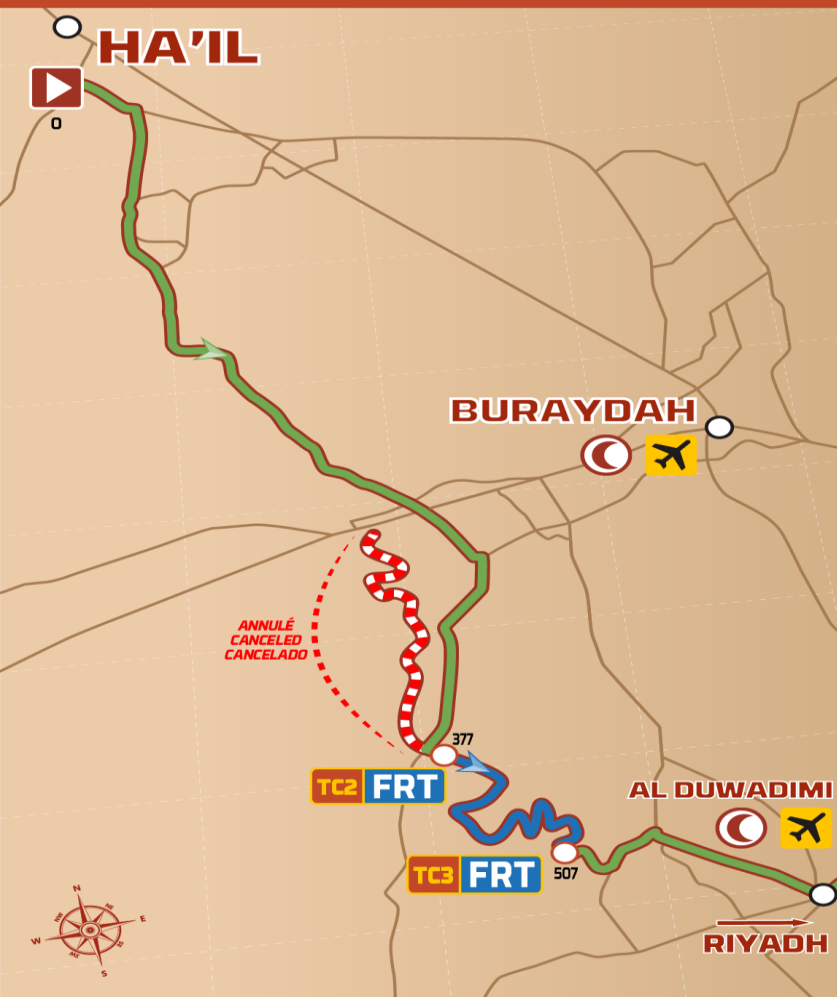

LÉGENDE / LEGEND	
	Liaison DKC
	Common Liaison DKC & Assistance
	Regularity Test DKC
	Navigation Test DKC
	Dunes Test DKC
	Transfert DKC
	Chicken Way DKC
	Assistance Route

INFO STAGE

- Stage Distance: 375 km – Assistance: 626 km
- Liaison A: 377 km - **SS: 130 km** - Liaison B: 427 km
- 1st Vehicle at TC1 (Bivouac) : 04:30
- 1st Vehicle at TC2 09:50
- 1st Vehicle at SRT 6.2 : 09:55
- **NT 6.1: Canceled**
- **DT 6.1: Canceled**
- **RT 6.1: Canceled**
- RT 6.2: 45 km
- RT 6.3: 75 km
- **CP1V: Canceled**
- **CP2: Canceled**
- **CP3: Canceled**
- **CP4: PK 427**

DESCRIPTION

GENERAL INFORMATION:

- Due to the extreme weather conditions, we are forced to cancel the first part of the stage
- 2 regularity stages; the stages are really smooth roads, especially the first one with some 'pistes sable'
- At the end of the second regularity stage, be careful: roads in valley with some rocks on the track and some 'danger 1' and 'danger 2' notes

DESCRIPTION

DETAILS :

- From PK 377 - 421: Very nice fast RT on hard sand tracks. Careful: end of regularity stage on soft track
- PK 427,33: CP 4 (watch the speed zone)
- From PK 432 – 479: nice fast tracks in valley
- From PK 479 – 486: watch the notes 'danger 1 & danger 2' **At PK 483,75 DANGER 3 (bad track)**
- From PK 486 – 506: you will leave the caynon to rejoin fast tracks to the end of the regularity stage

DESCRIPTION

DETAILS :

- **FUEL :** Refueling at Bivouac.

Petrol-stations : On liaison A : KM 12,58 – 111,84 – 125,83 – 184,12 – 220,10 – 252,46 – 265,12 – 267,72 &
KM 322,19 (LAST PETROL STATION BEFORE TC2)
 On liaison B : KM 515,58 – 517,43