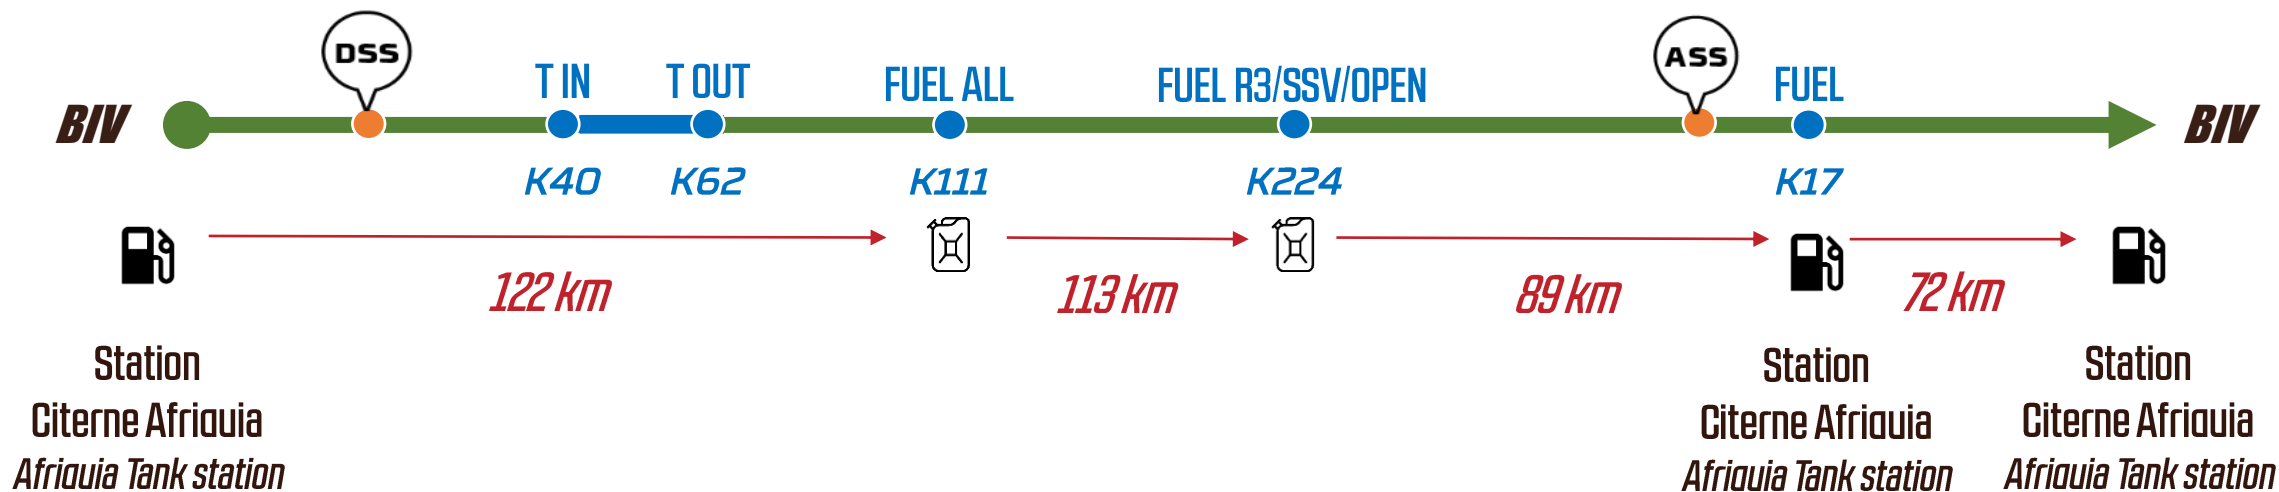

STAGE 2

15/10/2023

Dimanche - Sunday
396 km → SS: 296 km

Zagora → Zagora

☀ 07:35 Zagora ☾ 18:51 Zagora

ROAD SECTION A: 11 KM

SS: 296 KM

ROAD SECTION B: 89 KM

Bivouac 1st start

Moto : 07:00 - Auto : 09:40

DSS 1st start

Moto : 07:50 - Auto : 10:20

41.5%
Cailloux - Dirt track

37.8%
Terre - Gravel track

7.6%
Goudron - Asphalt road

6.8%
Dunes - Dunes

6.3%
Sable - Sand

Gas station after ASS

K17

Assistance/Race same route

None