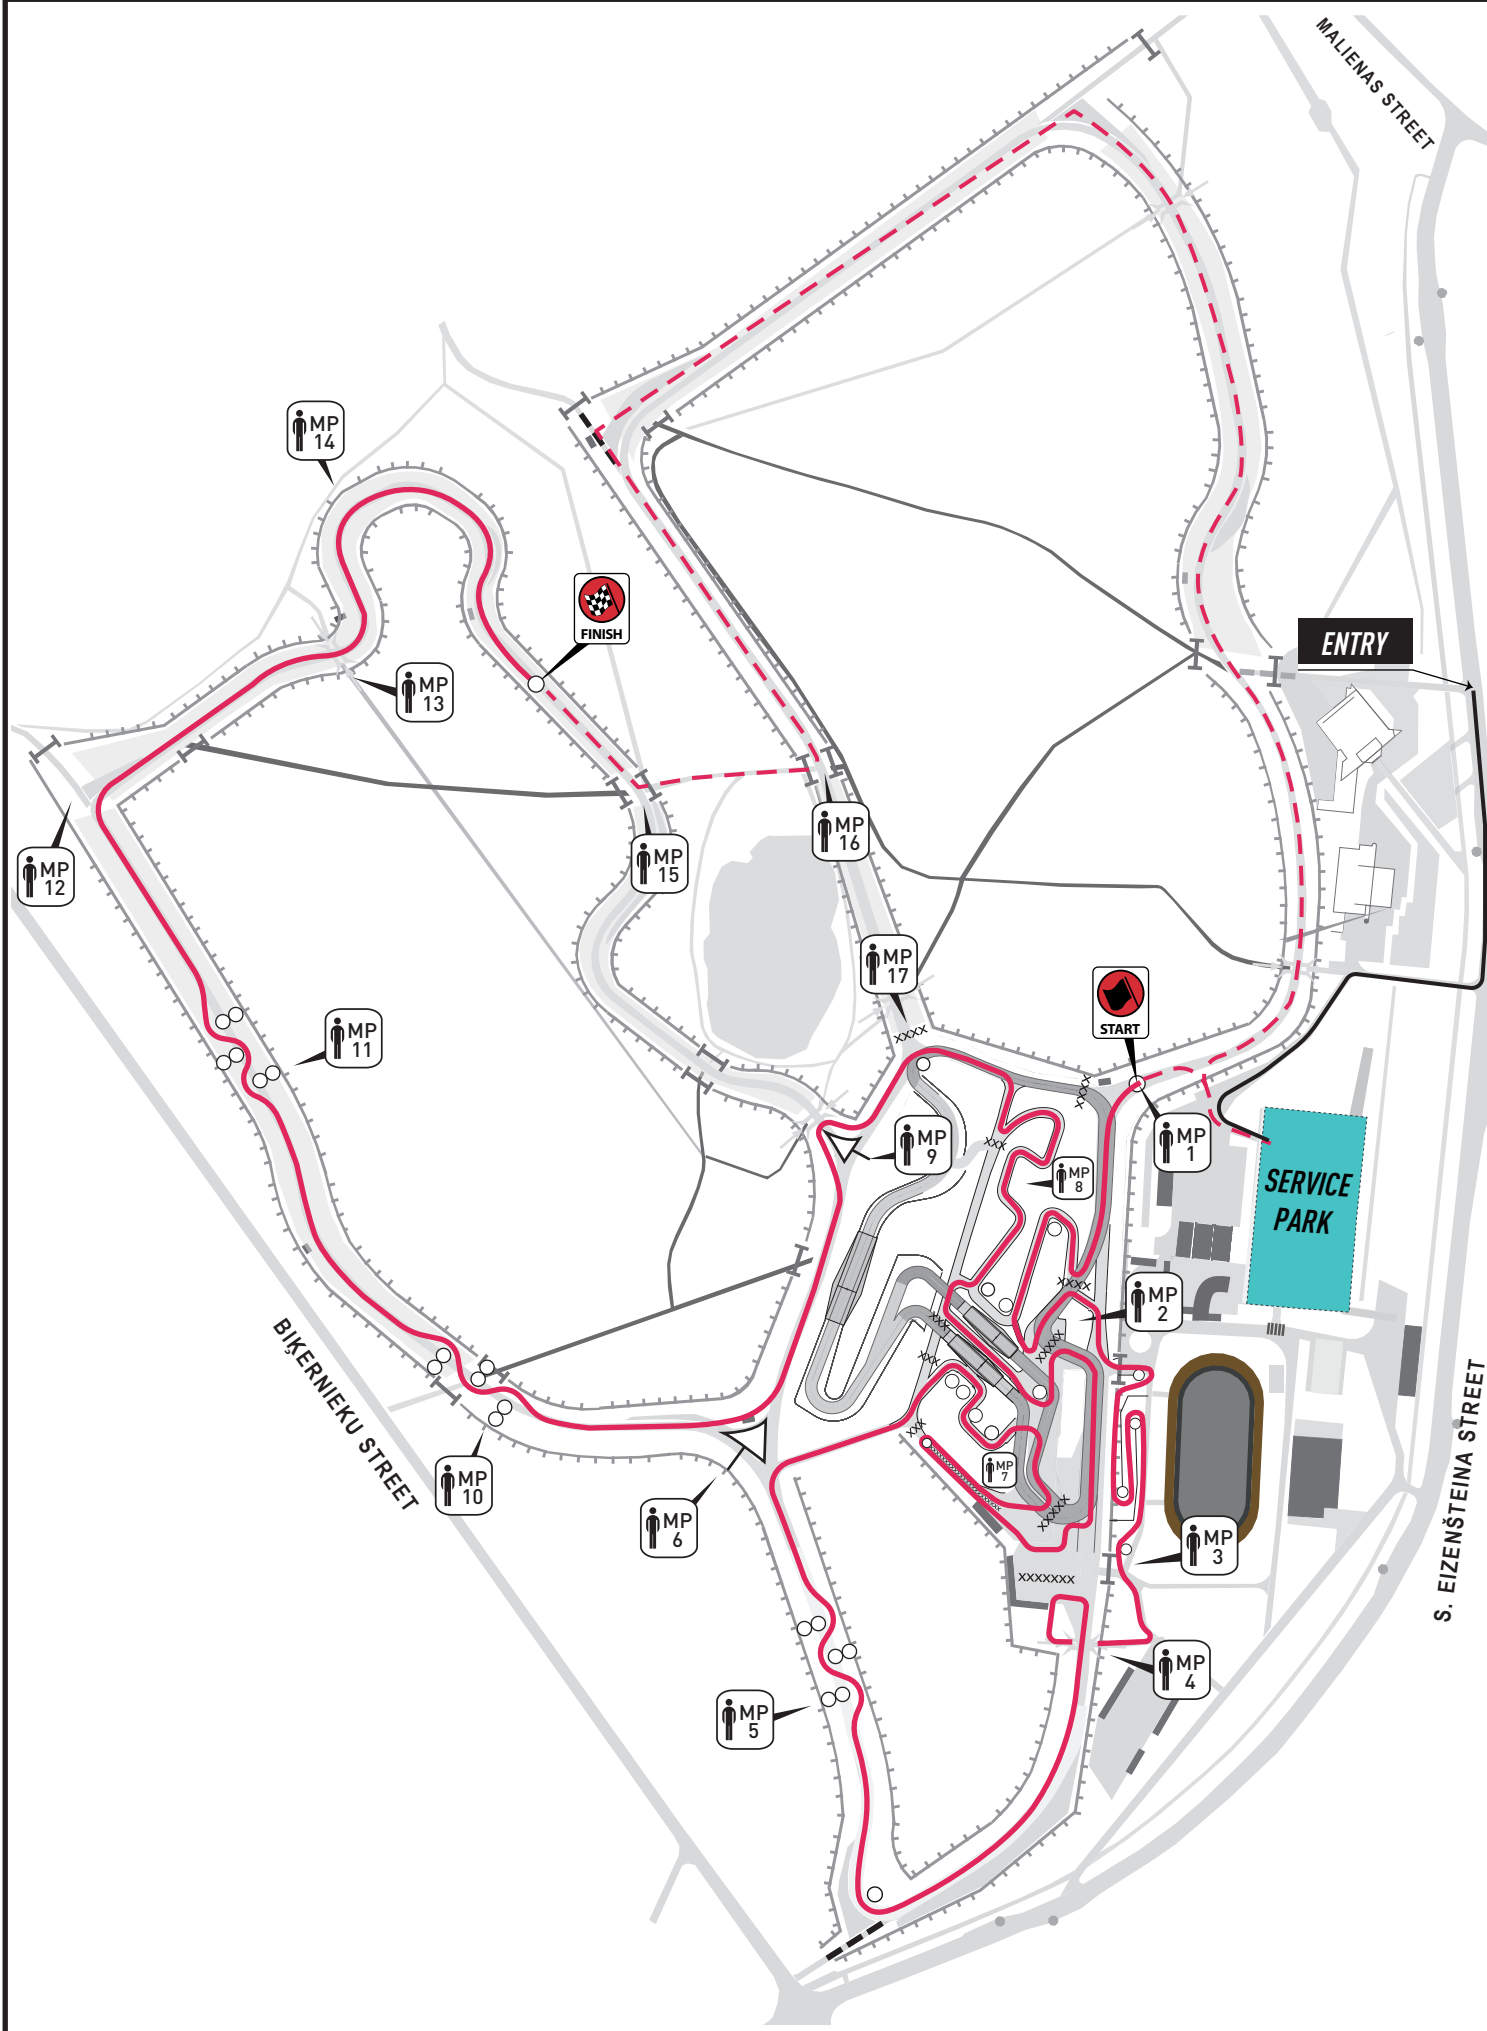

SS1/2/3/4 _ RALLY SPRINT ESTONIA

5.20 km

SS5/6/7/8 _ RALLY SPRINT ESTONIA

5.20 km