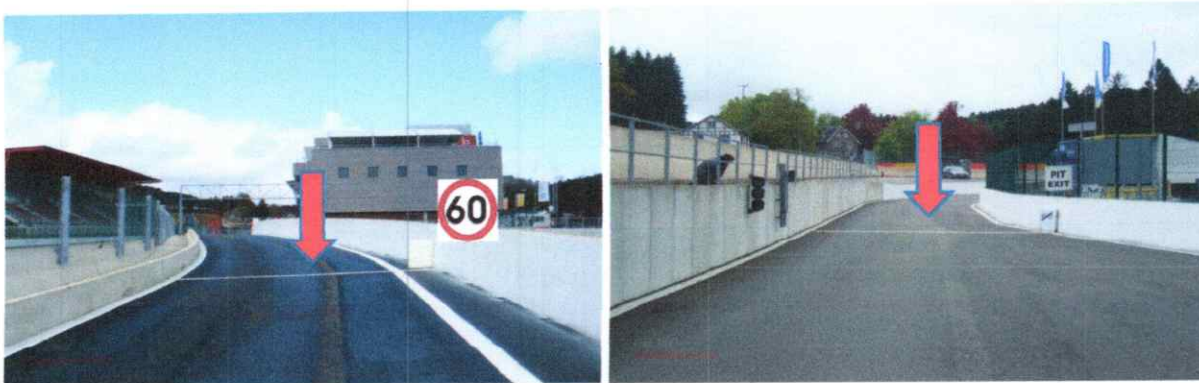

REVISED Times for mandatory pit stops for Race 2 on 15-10-2023

The test in pitlane has shown that entering, stopping and exiting the pit lane can be executed within the time span of 23 seconds.

This results in a total sum of **1 minute 23 seconds** in between the two timed-loops in the pitlane. Added success and refuelling seconds are showed below.

The position of the timing loop at the beginning of the pit lane is indicated by the **SCC Cone**. The time loop at the pit exit is indicated with the end of 60 kph sign and **SCC Cone**.

Please have a look where lines before you start the race!