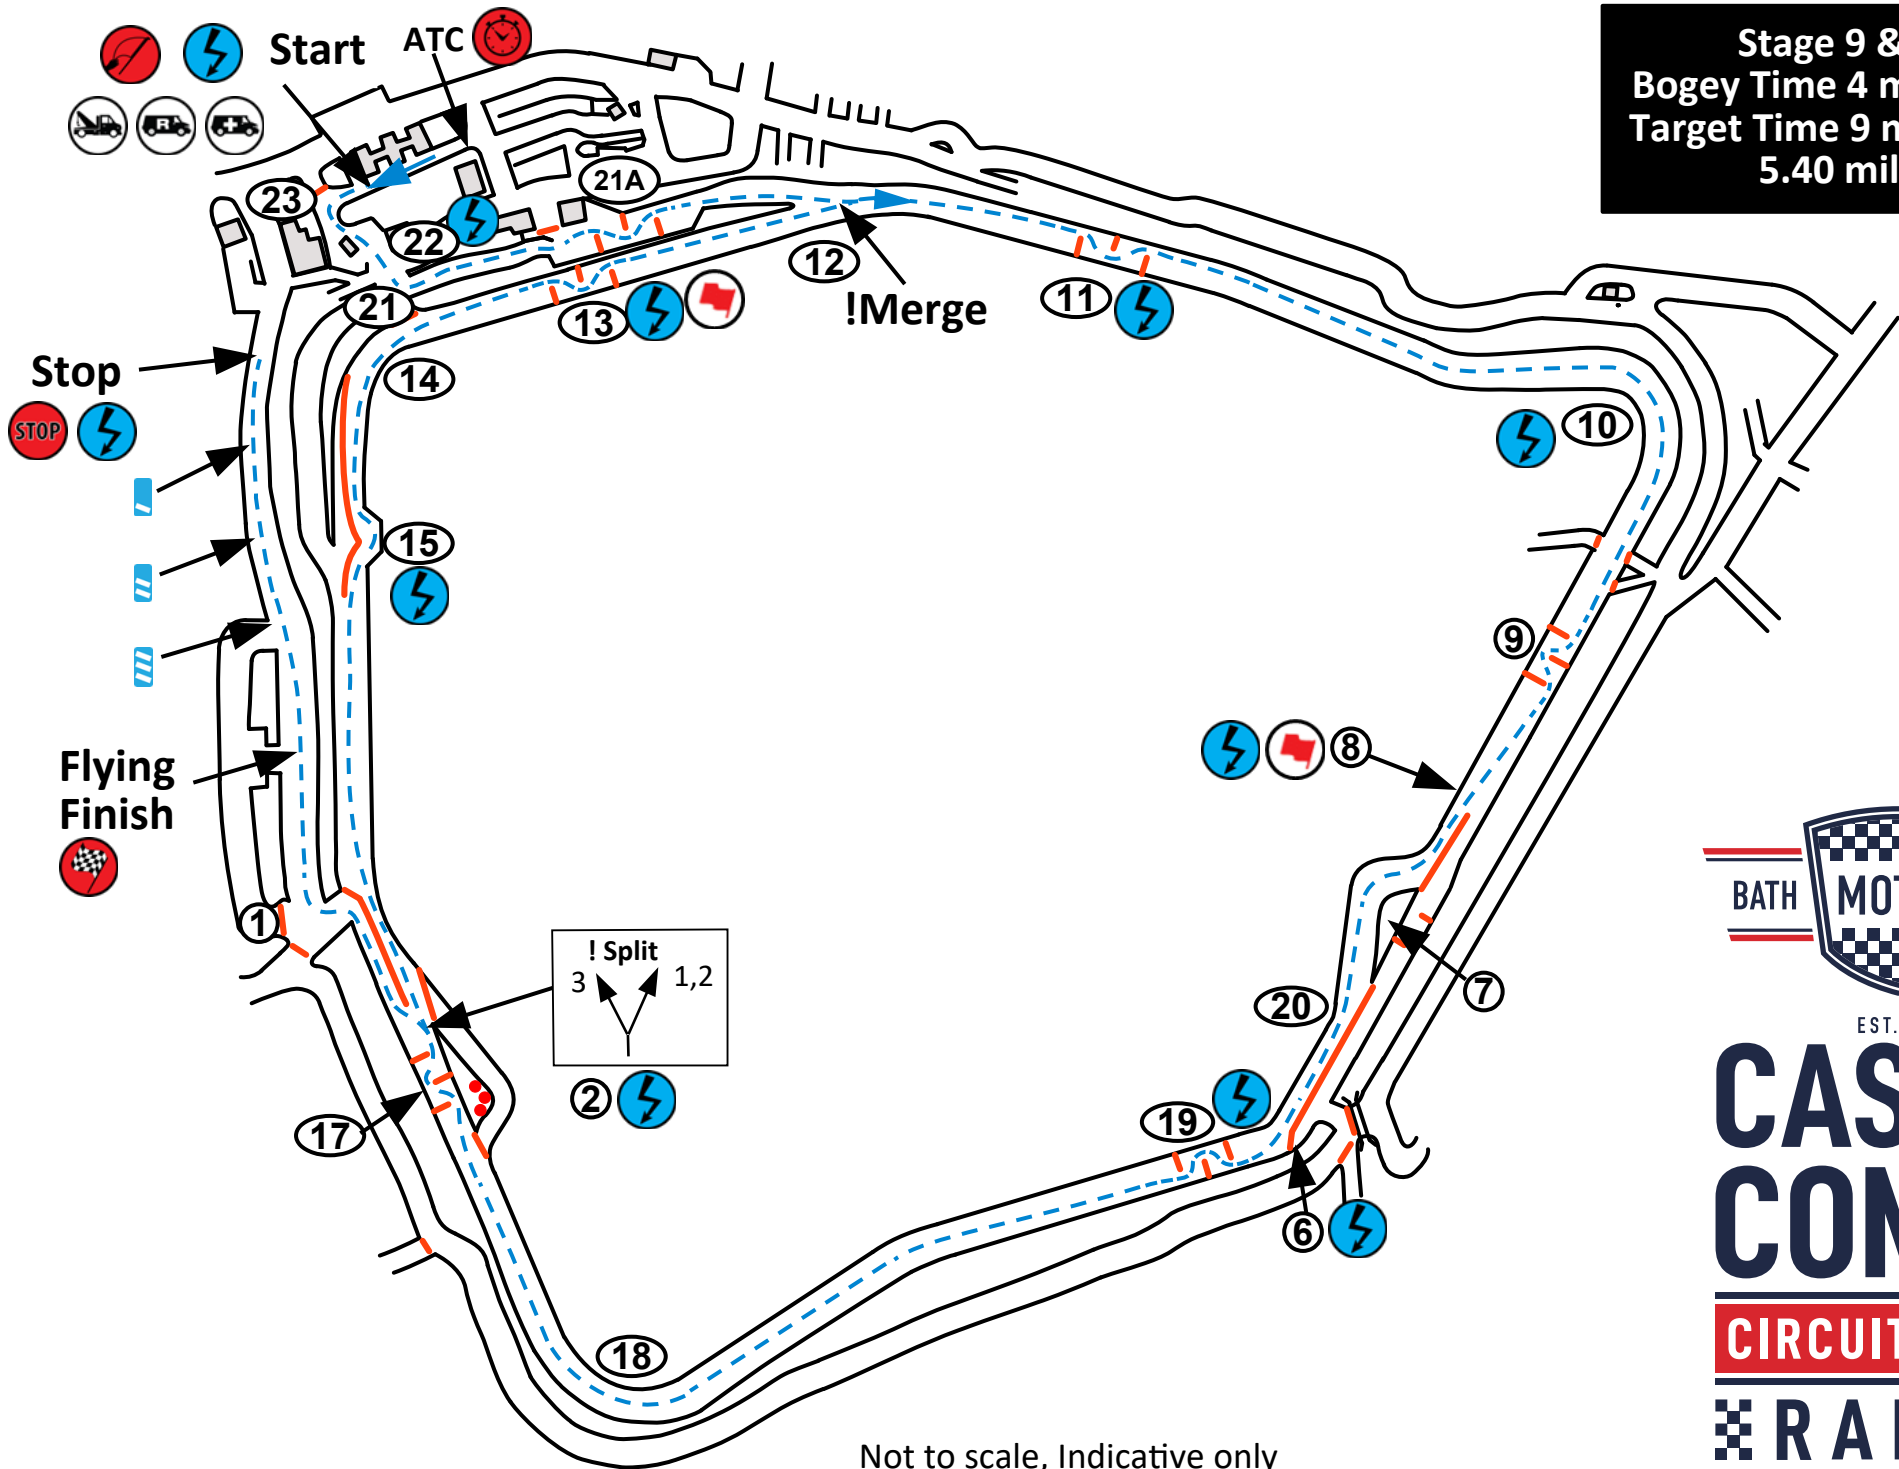

CASTLE COMBE

CIRCUIT STAGE

RALLY

28TH-29TH SEPTEMBER 2024

Stage 7 & 8
Bogey Time 4 min 08 sec
Target Time 9 min 00 sec
5.50 miles

Not to scale, Indicative only

EST. 1963

CASTLE COMBE

CIRCUIT STAGE

RALLY

28TH-29TH SEPTEMBER 2024

Stage 9 & 10
Bogey Time 4 min 03 sec
Target Time 9 min 00 sec
5.40 miles

Not to scale, Indicative only

EST. 1963

**CASTLE
COMBE**

CIRCUIT STAGE

RALLY

28TH-29TH SEPTEMBER 2024