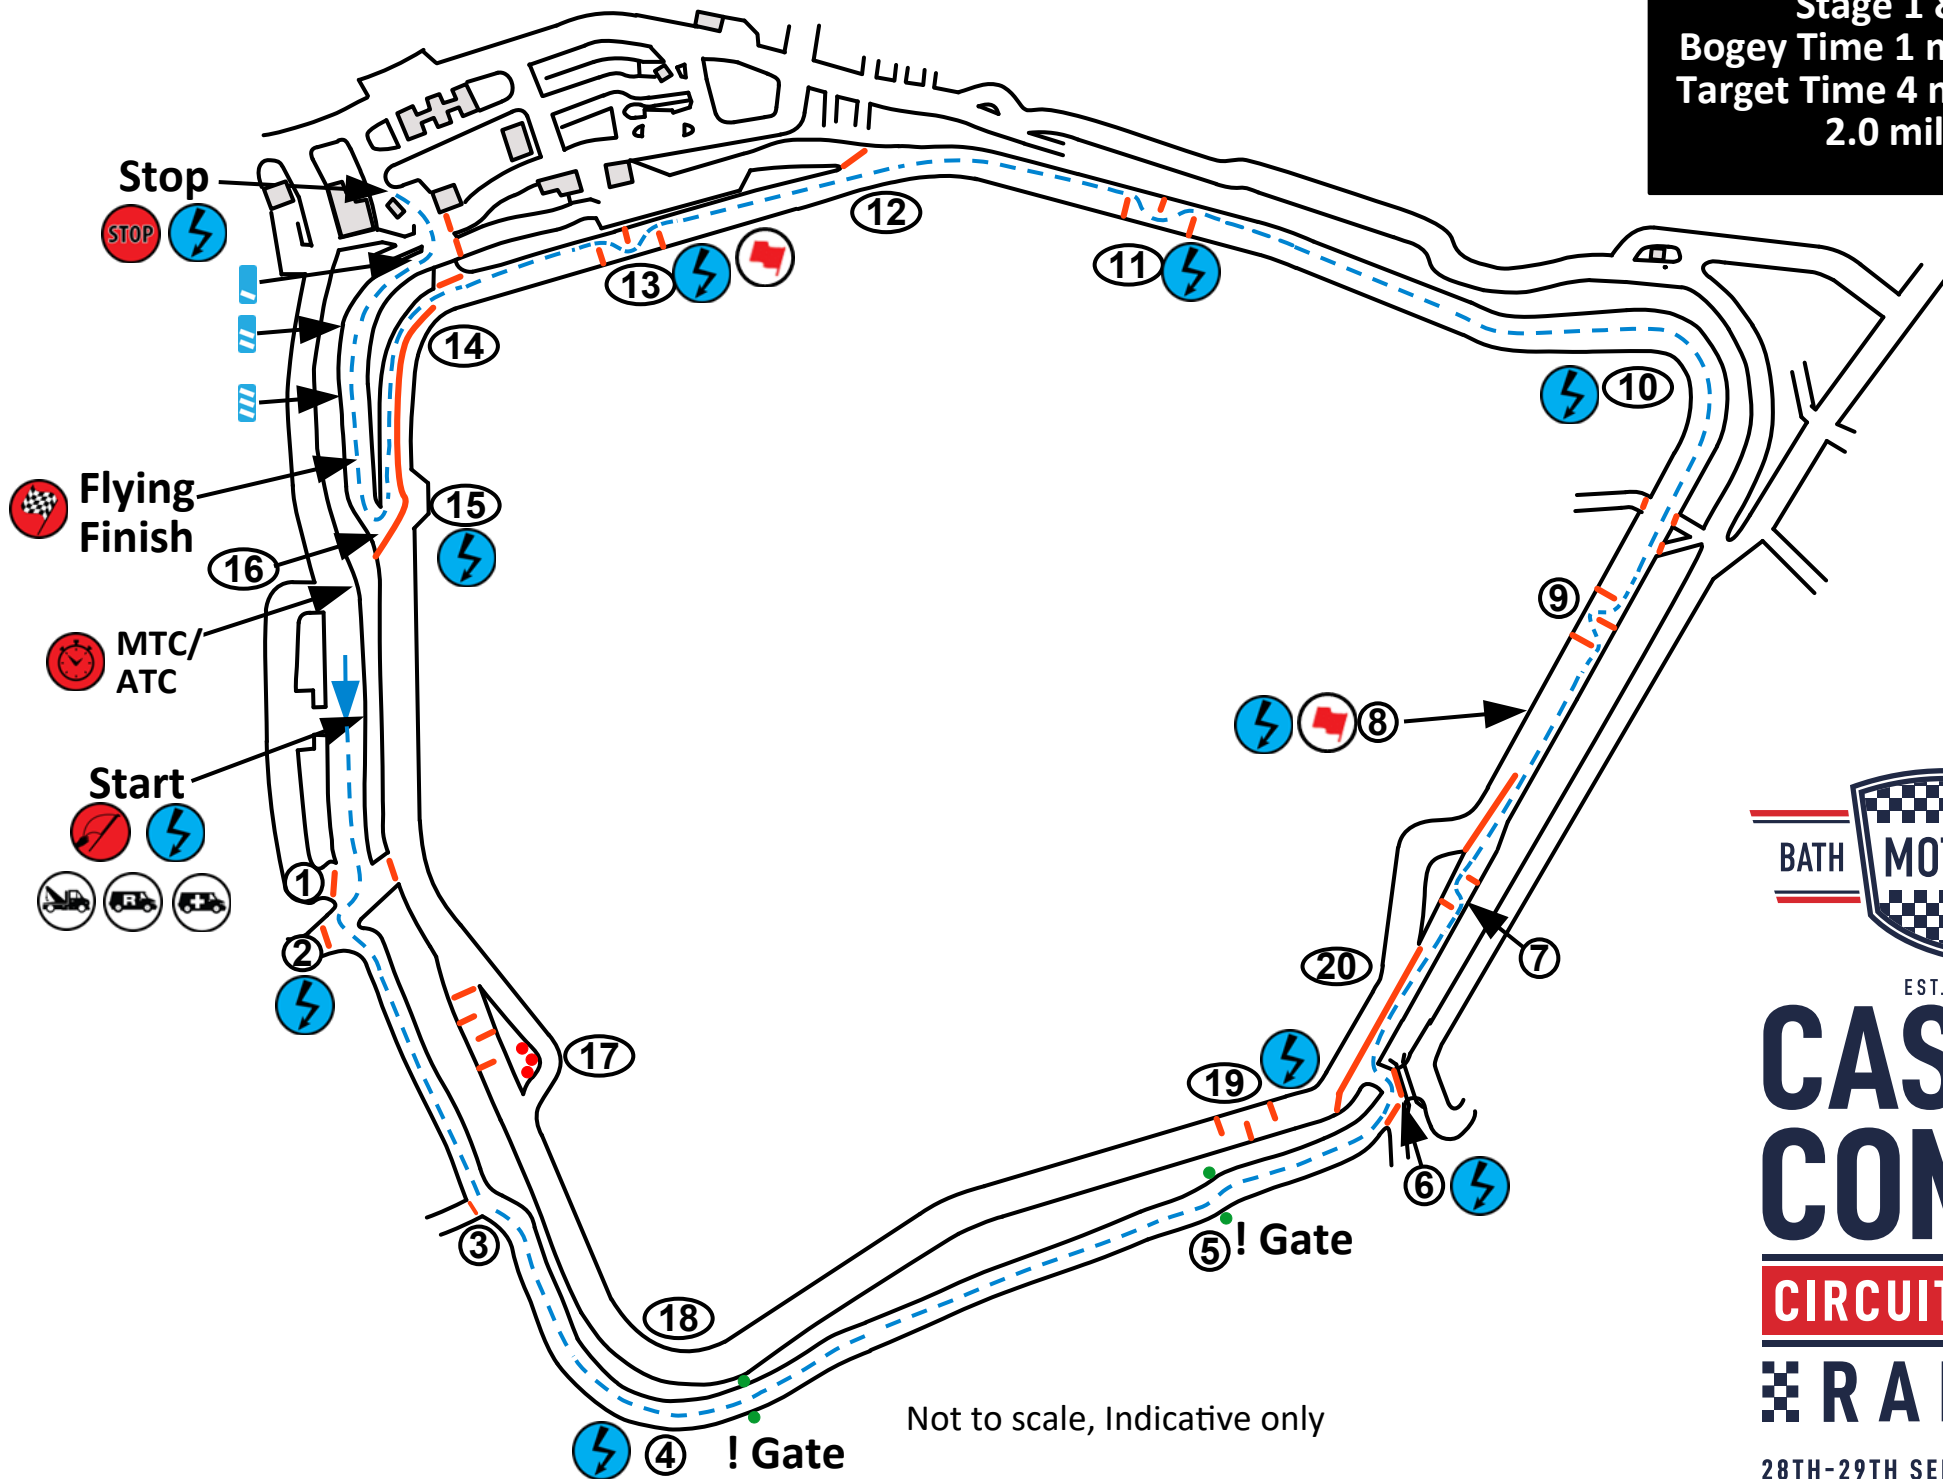

Stage 1 & 2
Bogey Time 1 min 30 sec
Target Time 4 min 00 sec
2.0 mile

EST. 1963

CASTLE COMBE

CIRCUIT STAGE

RALLY

28TH-29TH SEPTEMBER 2024

Stage 3 & 4
Bogey Time 2 min 51 sec
Target Time 6 min 00 sec
3.8 miles

CASTLE COMBE

CIRCUIT STAGE

RALLY

28TH-29TH SEPTEMBER 2024

Stage 7 & 8
Bogey Time 4 min 08 sec
Target Time 9 min 00 sec
5.50 miles

Not to scale, Indicative only

EST. 1963

CASTLE COMBE

CIRCUIT STAGE

RALLY

28TH-29TH SEPTEMBER 2024

Stage 9 & 10
Bogey Time 4 min 03 sec
Target Time 9 min 00 sec
5.40 miles

Not to scale, Indicative only

EST. 1963

**CASTLE
COMBE**

CIRCUIT STAGE

RALLY

28TH-29TH SEPTEMBER 2024