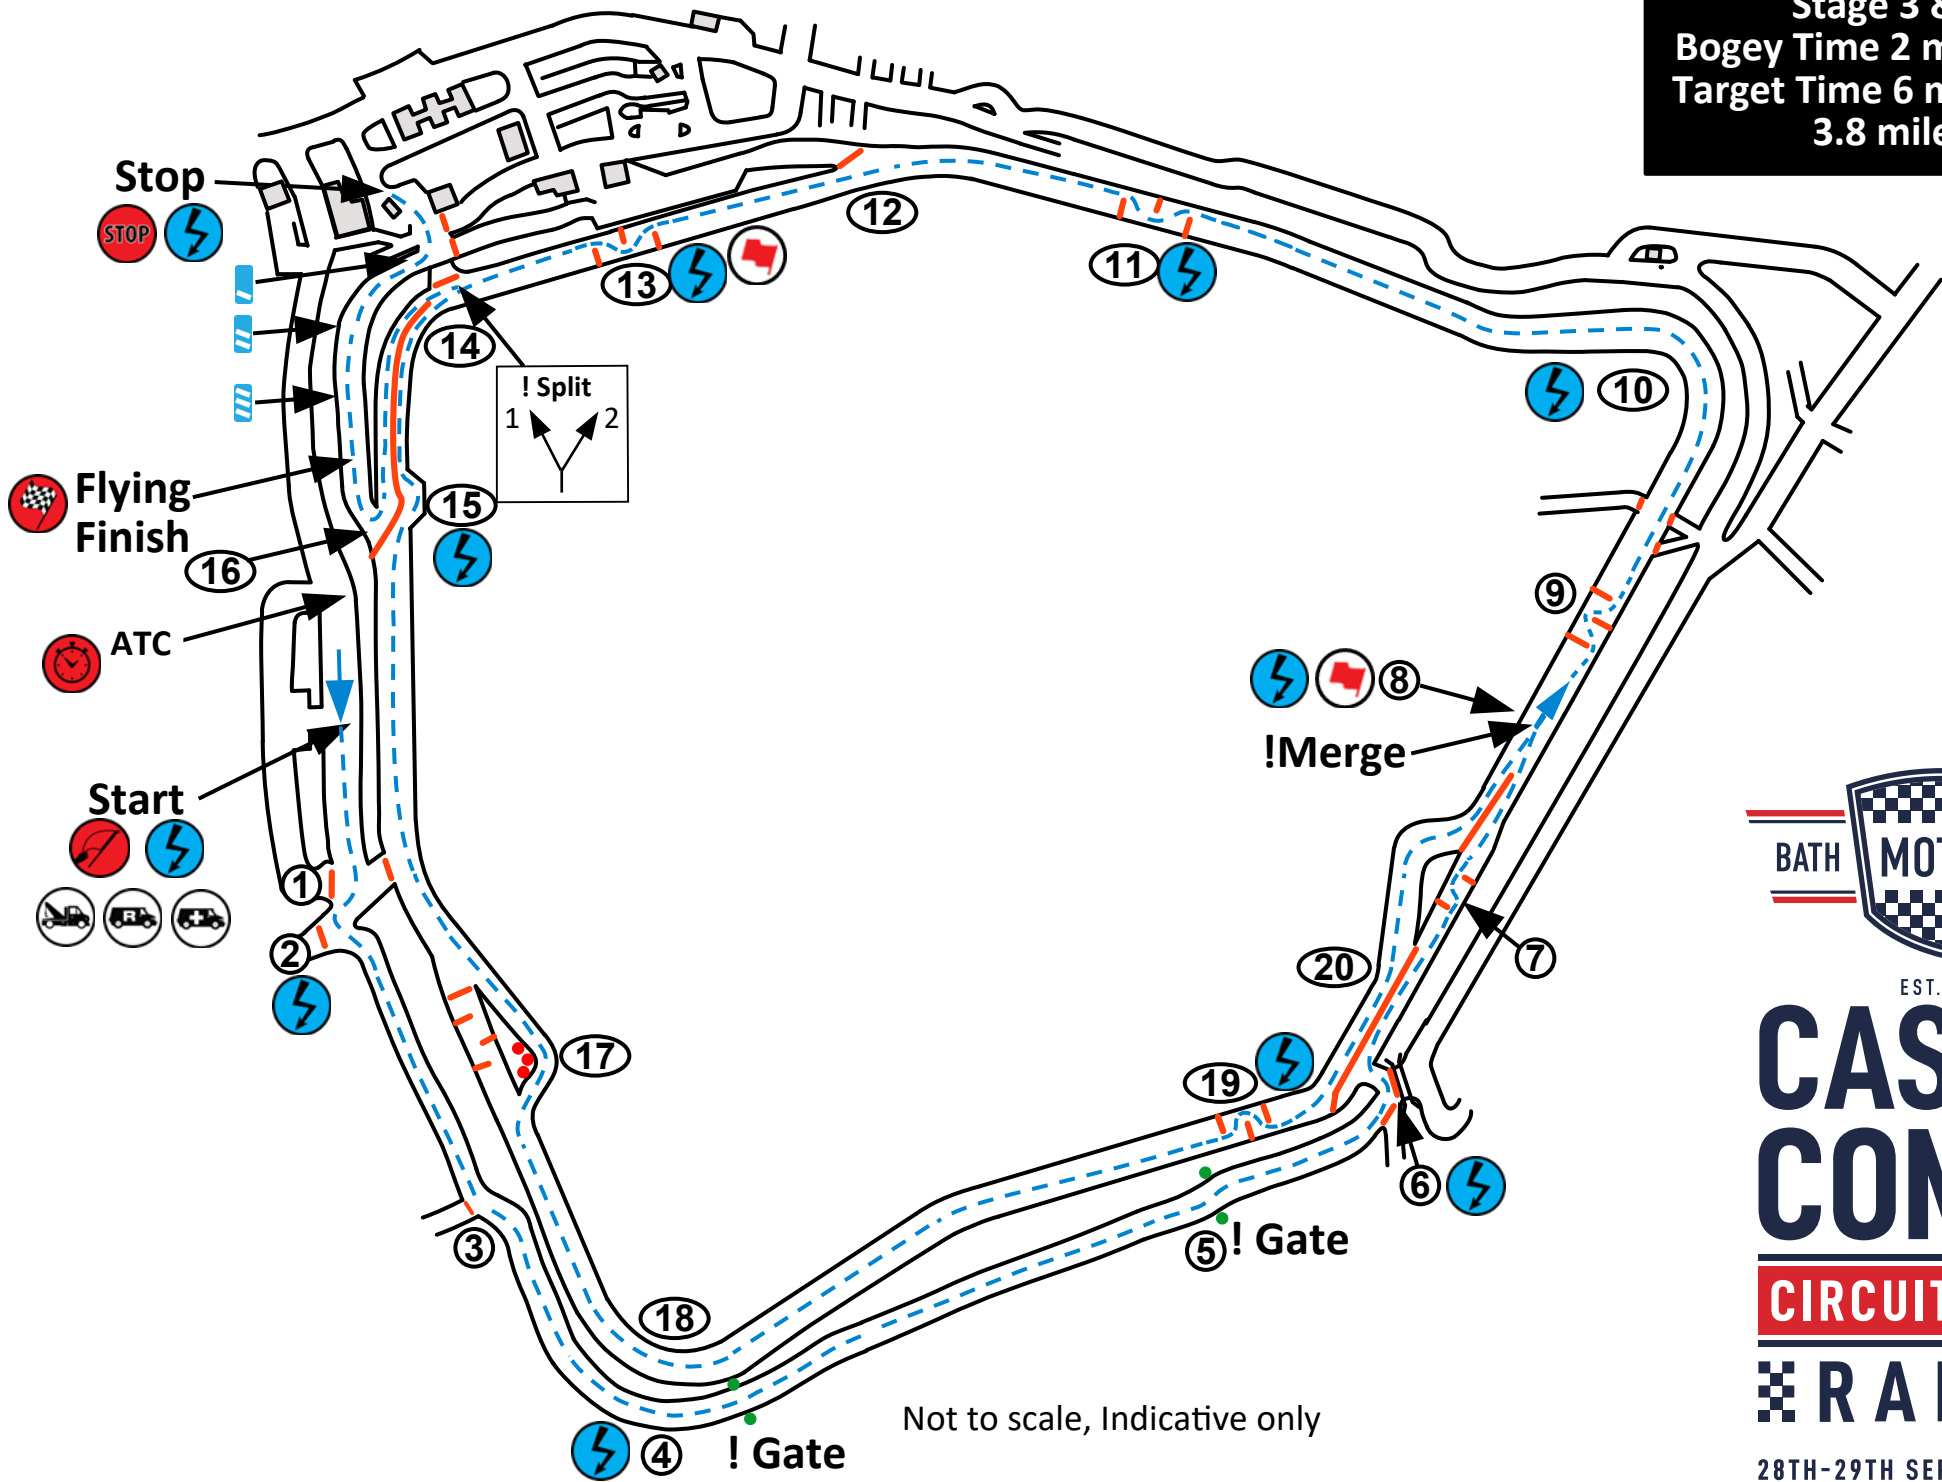

EST. 1963

**CASTLE
COMBE**

CIRCUIT STAGE

RALLY

28TH-29TH SEPTEMBER 2024

Stage 5 & 6
Bogey Time 3 min 57 sec
Target Time 8 min 00 sec
5.25 miles

Not to scale, Indicative only

EST. 1963

CASTLE COMBE

CIRCUIT STAGE

RALLY

28TH-29TH SEPTEMBER 2024

Stage 7 & 8
Bogey Time 4 min 08 sec
Target Time 9 min 00 sec
5.50 miles

Not to scale, Indicative only

EST. 1963

CASTLE COMBE

CIRCUIT STAGE

RALLY

28TH-29TH SEPTEMBER 2024

Stage 9 & 10
Bogey Time 4 min 03 sec
Target Time 9 min 00 sec
5.40 miles

Not to scale, Indicative only

EST. 1963

**CASTLE
COMBE**

CIRCUIT STAGE

RALLY

28TH-29TH SEPTEMBER 2024