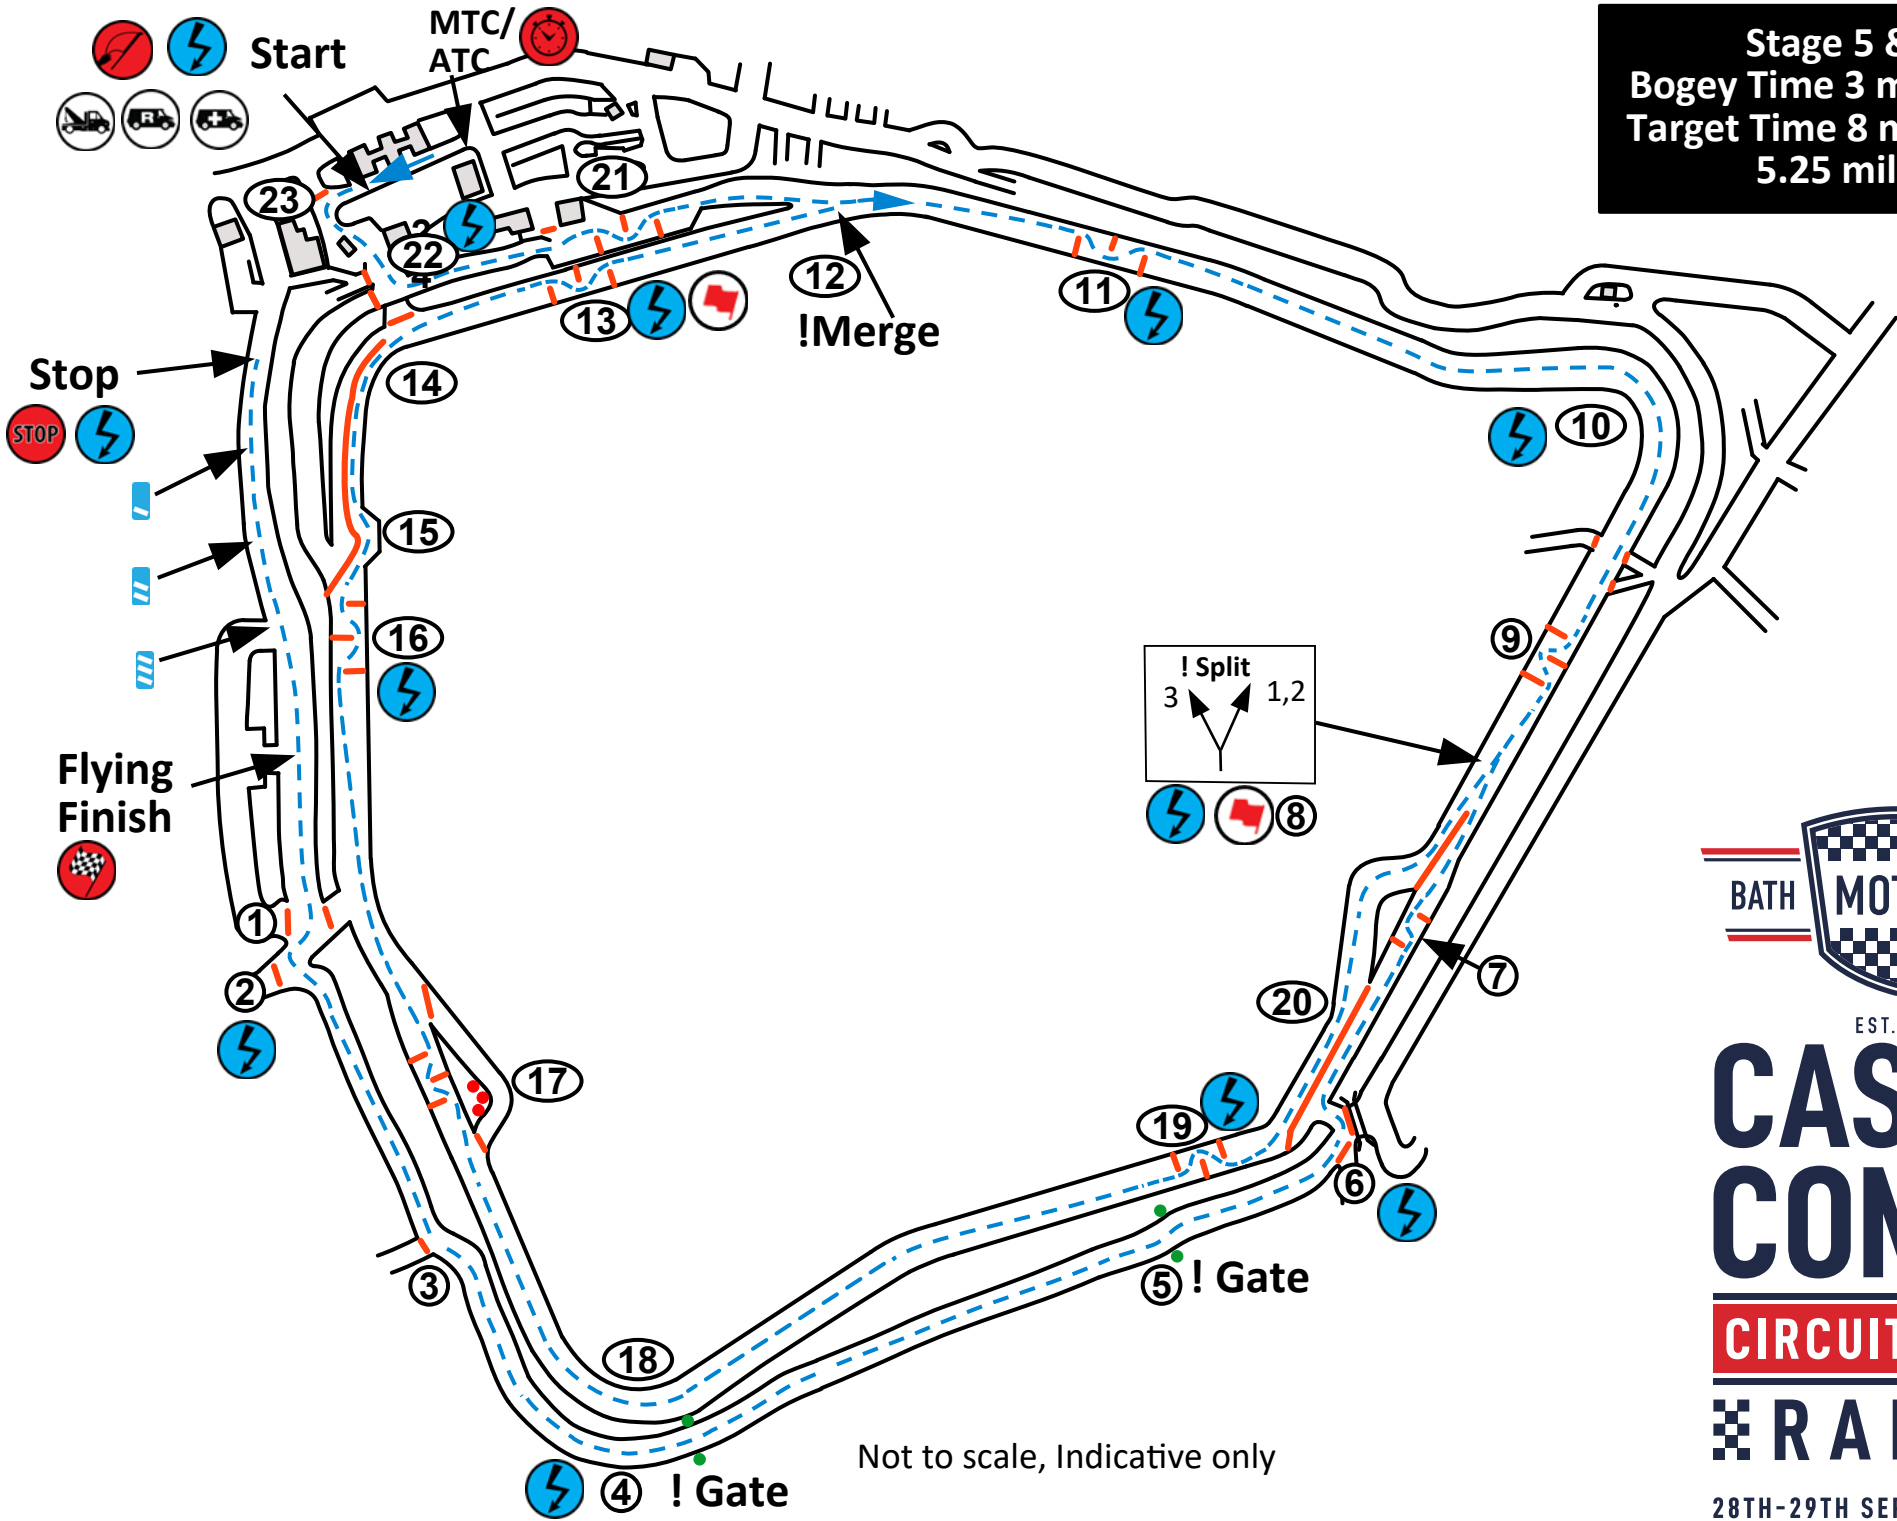

EST. 1963

**CASTLE
COMBE**

CIRCUIT STAGE

RALLY

28TH-29TH SEPTEMBER 2024

Stage 5 & 6
Bogey Time 3 min 57 sec
Target Time 8 min 00 sec
5.25 miles

Not to scale, Indicative only

EST. 1963

CASTLE COMBE

CIRCUIT STAGE

RALLY

28TH-29TH SEPTEMBER 2024

Stage 7 & 8
Bogey Time 4 min 08 sec
Target Time 9 min 00 sec
5.50 miles

Not to scale, Indicative only

EST. 1963

CASTLE COMBE

CIRCUIT STAGE

RALLY

28TH-29TH SEPTEMBER 2024

Stage 9 & 10
Bogey Time 4 min 03 sec
Target Time 9 min 00 sec
5.40 miles

Not to scale, Indicative only

EST. 1963

**CASTLE
COMBE**

CIRCUIT STAGE

RALLY

28TH-29TH SEPTEMBER 2024