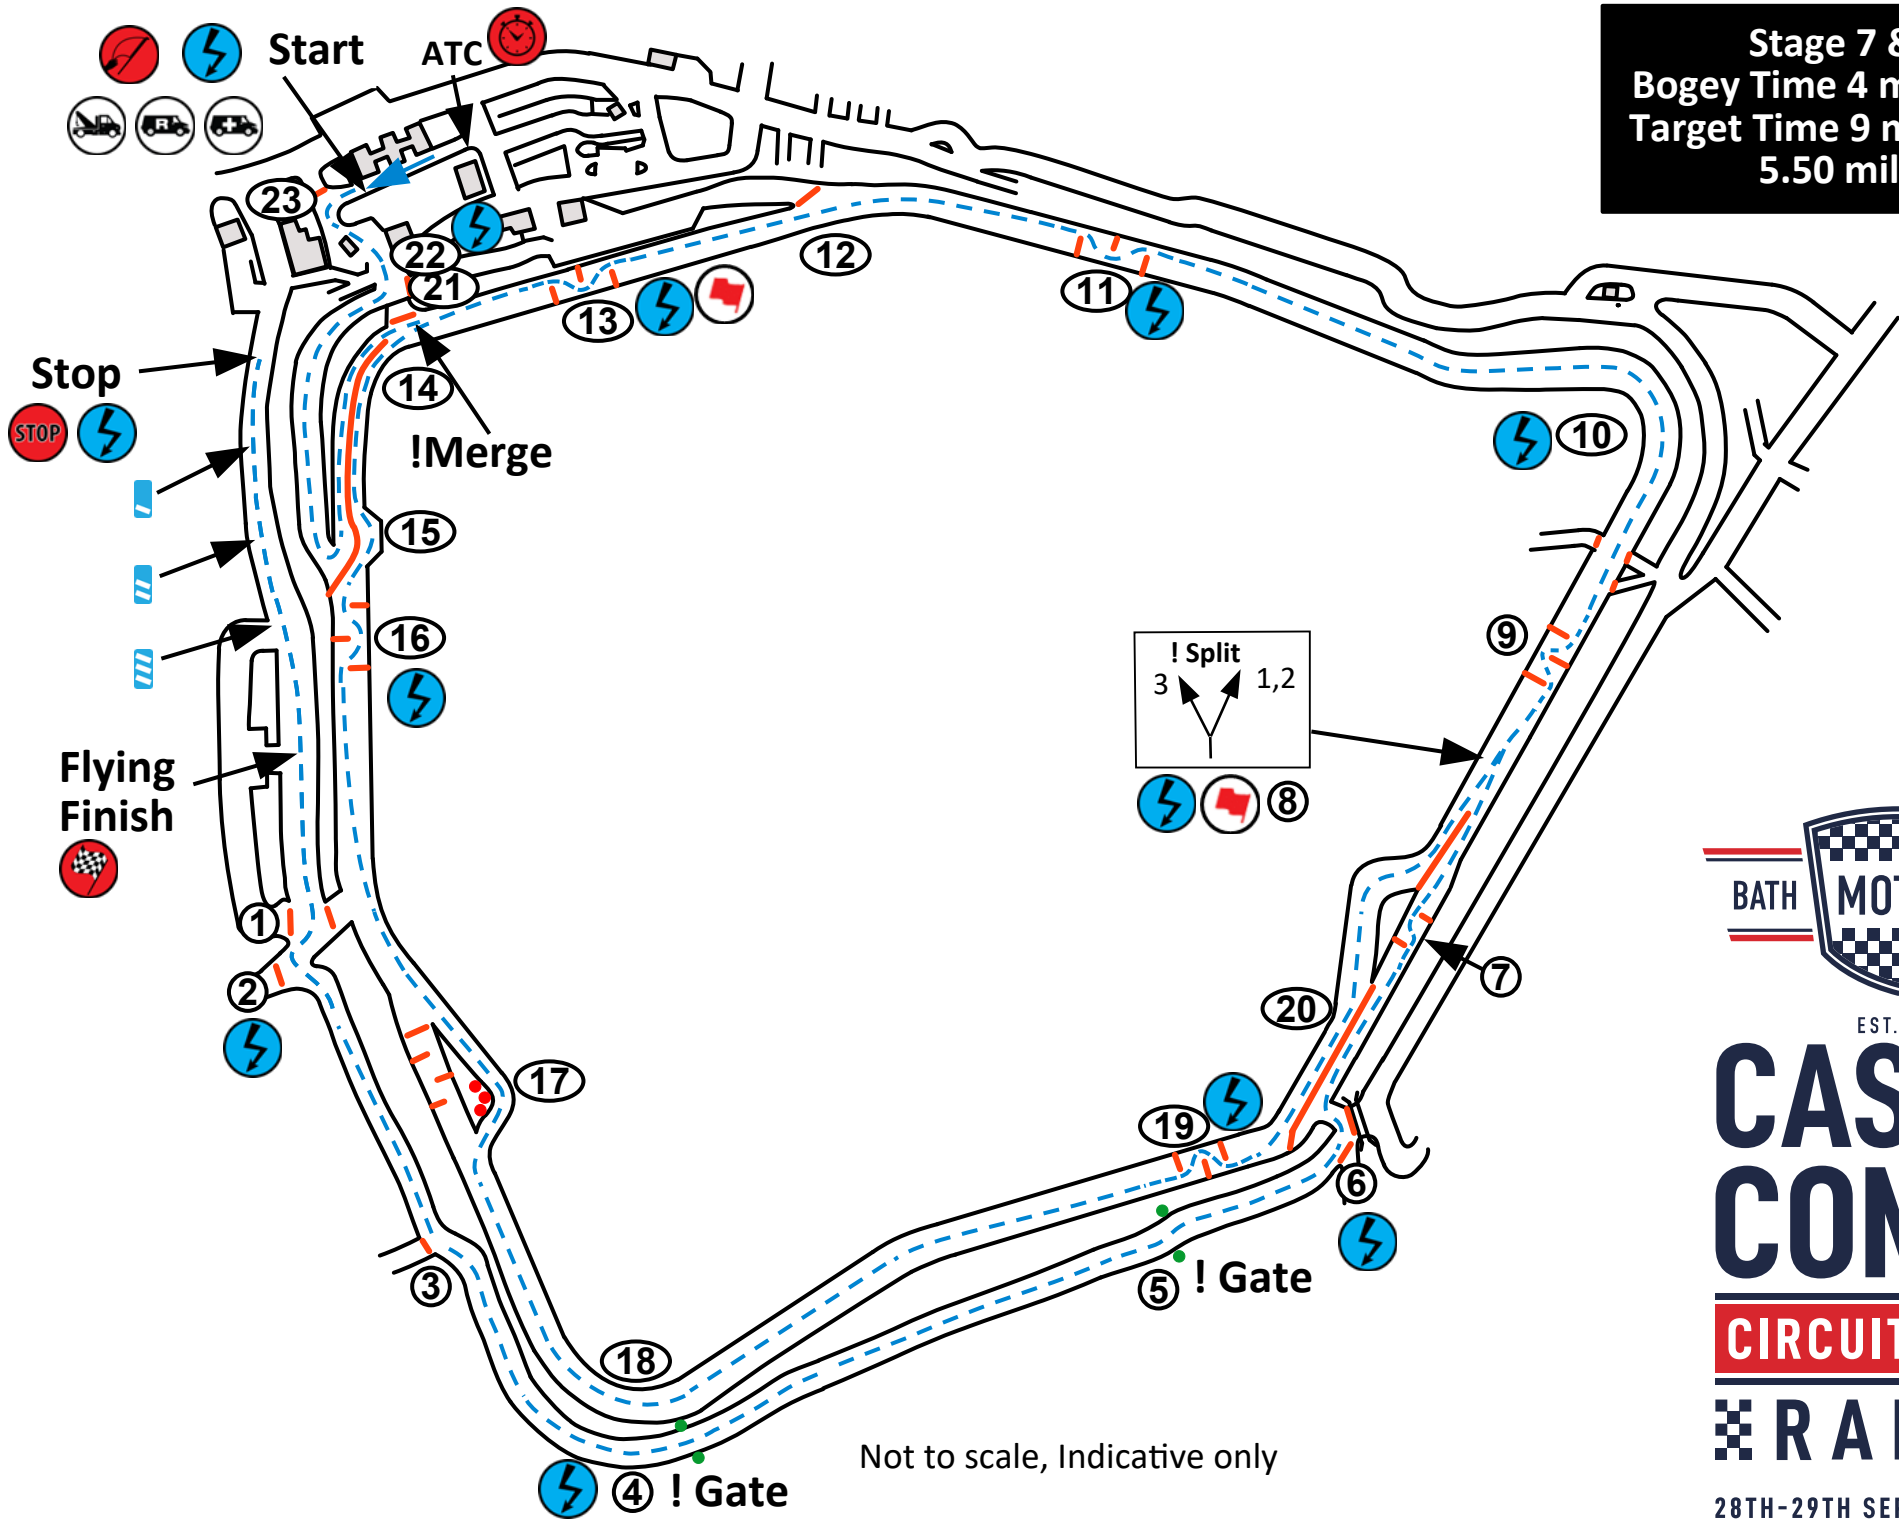

EST. 1963

**CASTLE
COMBE**

CIRCUIT STAGE

RALLY

28TH-29TH SEPTEMBER 2024

Stage 5 & 6
Bogey Time 3 min 57 sec
Target Time 8 min 00 sec
5.25 miles

Not to scale, Indicative only

EST. 1963

CASTLE COMBE

CIRCUIT STAGE

RALLY

28TH-29TH SEPTEMBER 2024

Stage 7 & 8
Bogey Time 4 min 08 sec
Target Time 9 min 00 sec
5.50 miles

Not to scale, Indicative only

EST. 1963

CASTLE COMBE

CIRCUIT STAGE

RALLY

28TH-29TH SEPTEMBER 2024

Stage 9 & 10
Bogey Time 4 min 03 sec
Target Time 9 min 00 sec
5.40 miles

Not to scale, Indicative only

EST. 1963

**CASTLE
COMBE**

CIRCUIT STAGE

RALLY

28TH-29TH SEPTEMBER 2024