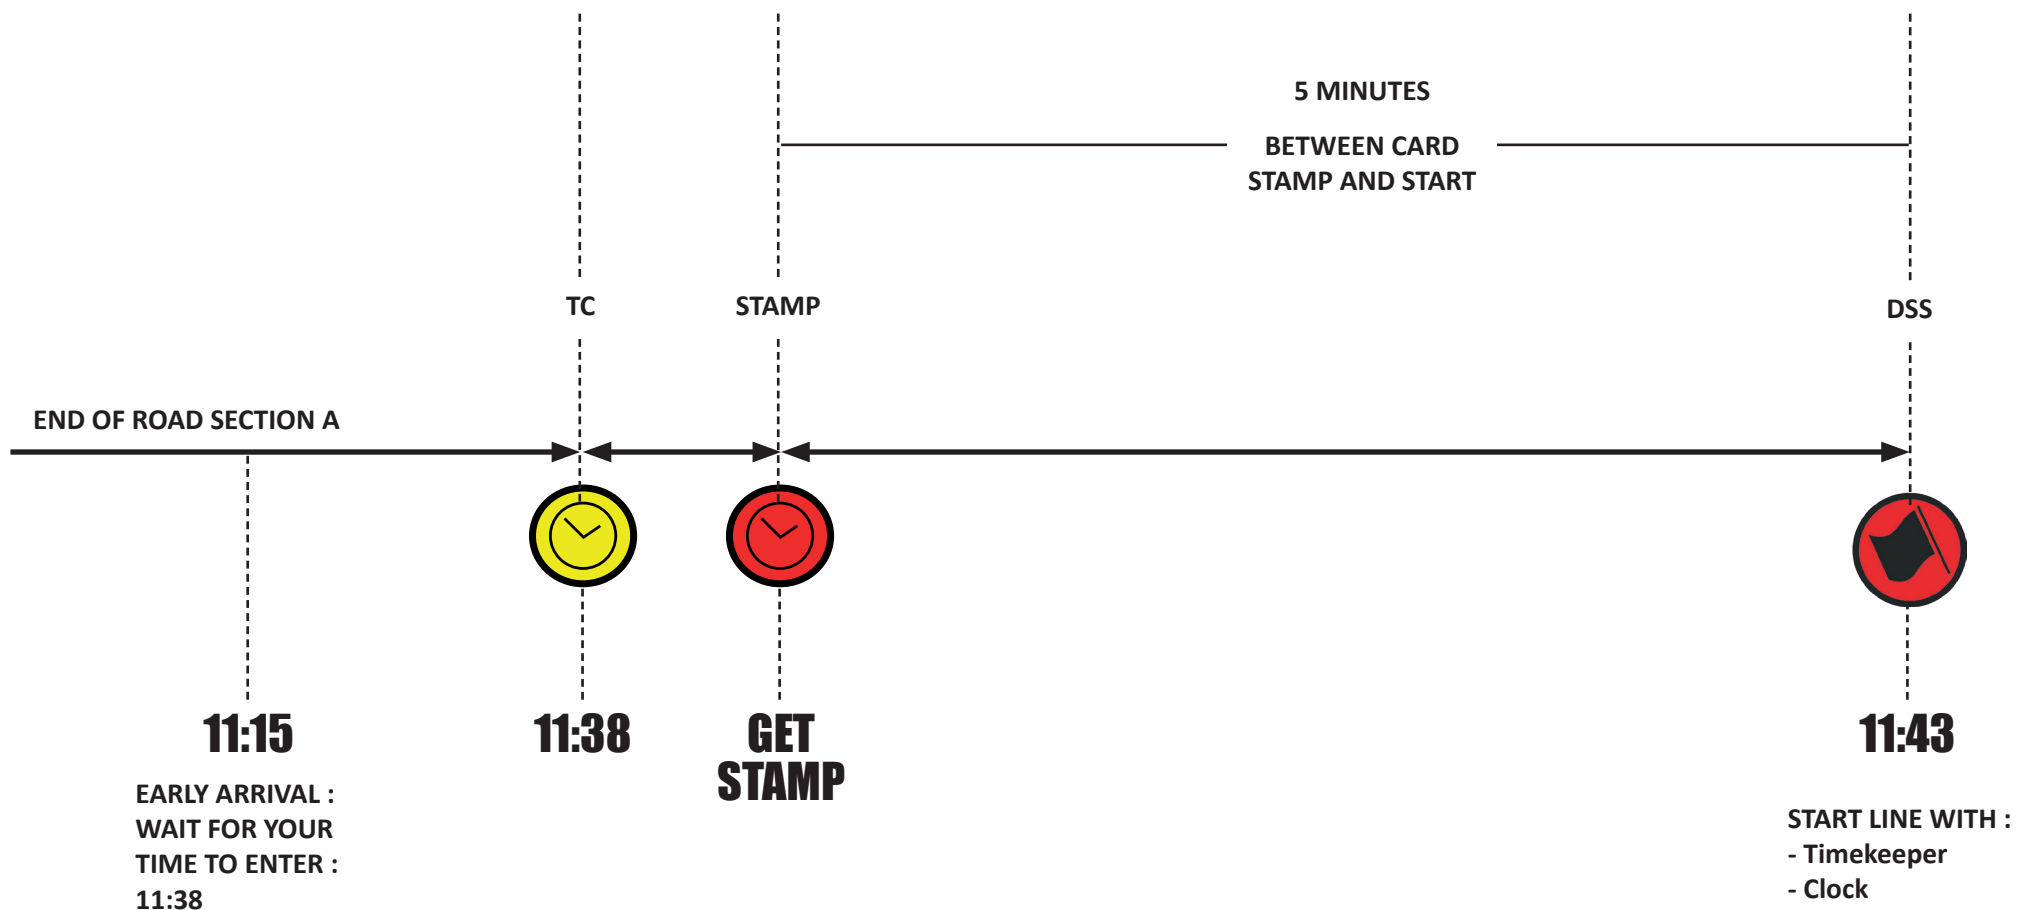

**PROCEDURE :**  
**EXAMPLE FOR A START TIME OF SELECTIVE SECTION AT 11H43**

In case you arrive just on time and you can not reach the Time Control (yellow panel) because of any road blocking in front of you, walk to the Marsall with your Time Card to get your stamp, and ask him to open the road for you and get your card stamp.