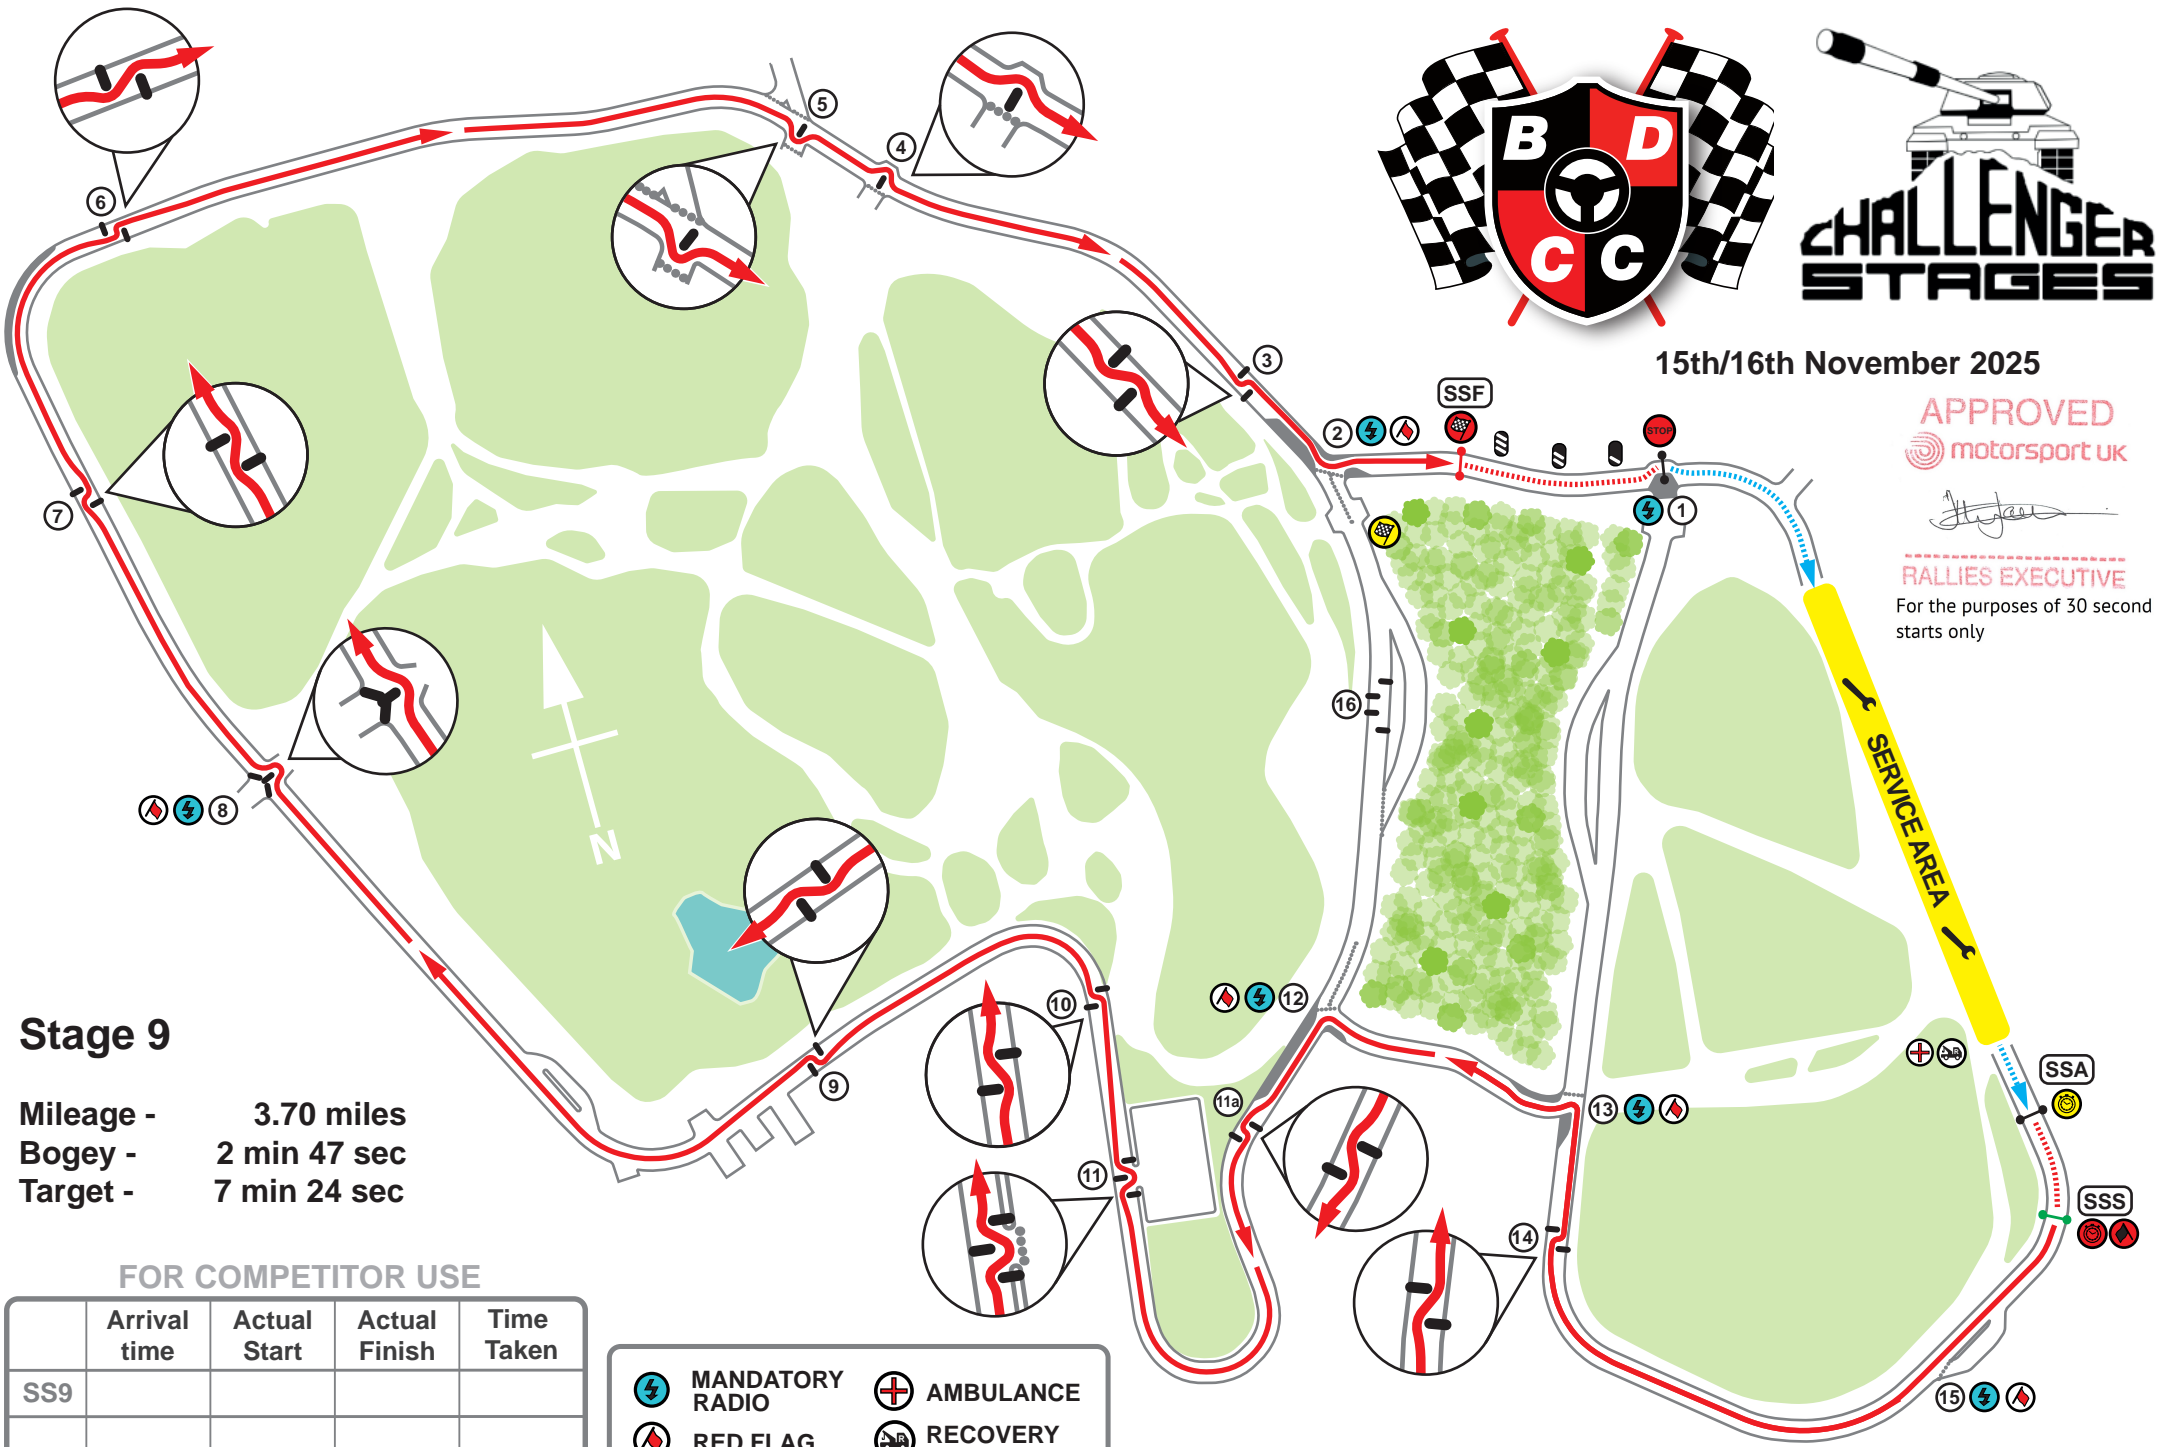

15th/16th November 2025

APPROVED
motorsport uk

Hyman

RALLIES EXECUTIVE
For the purposes of 30 second starts only