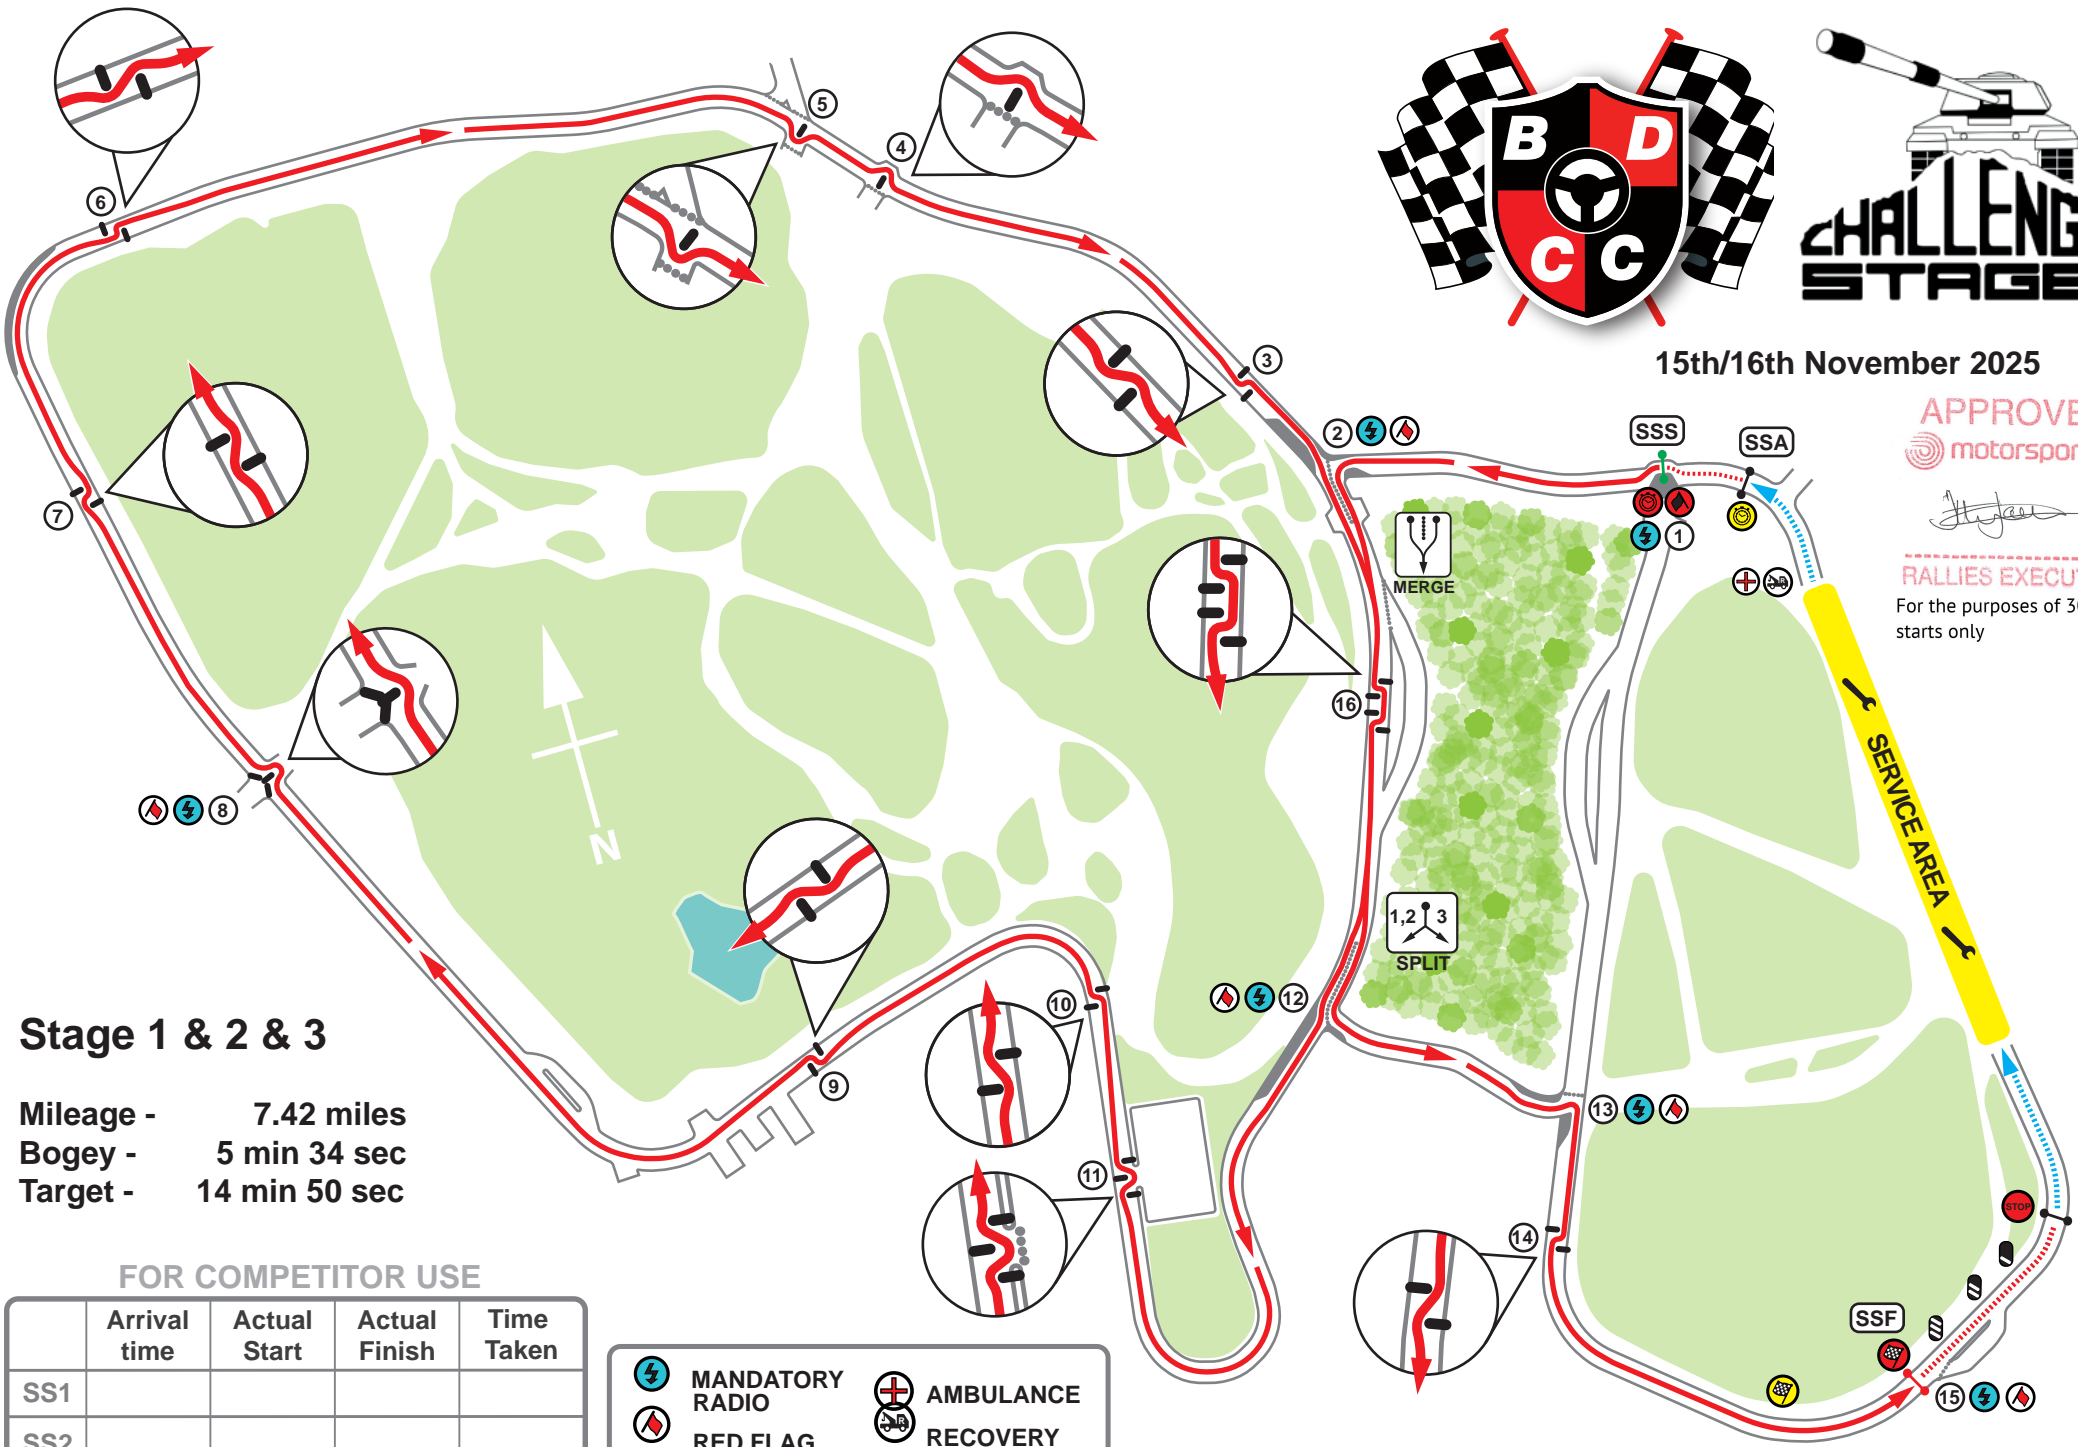

### Stage 1 & 2 & 3

Mileage - 7.42 miles  
Bogey - 5 min 34 sec  
Target - 14 min 50 sec

#### FOR COMPETITOR USE

	Arrival time	Actual Start	Actual Finish	Time Taken
SS1				
SS2				
SS3				

- MANDATORY RADIO
- RED FLAG
- BALE CHICANE
- AMBULANCE
- RECOVERY

NOT TO SCALE\*  
\*BUT PRETTY CLOSE!

### Stage 4 & 5

Mileage - 3.80 miles  
Bogey - 2 min 51 sec  
Target - 7 min 36 sec

### Stage 10 & 11 & 12

Mileage - 7.42 miles  
Bogey - 5 min 34 sec  
Target - 14 min 50 sec