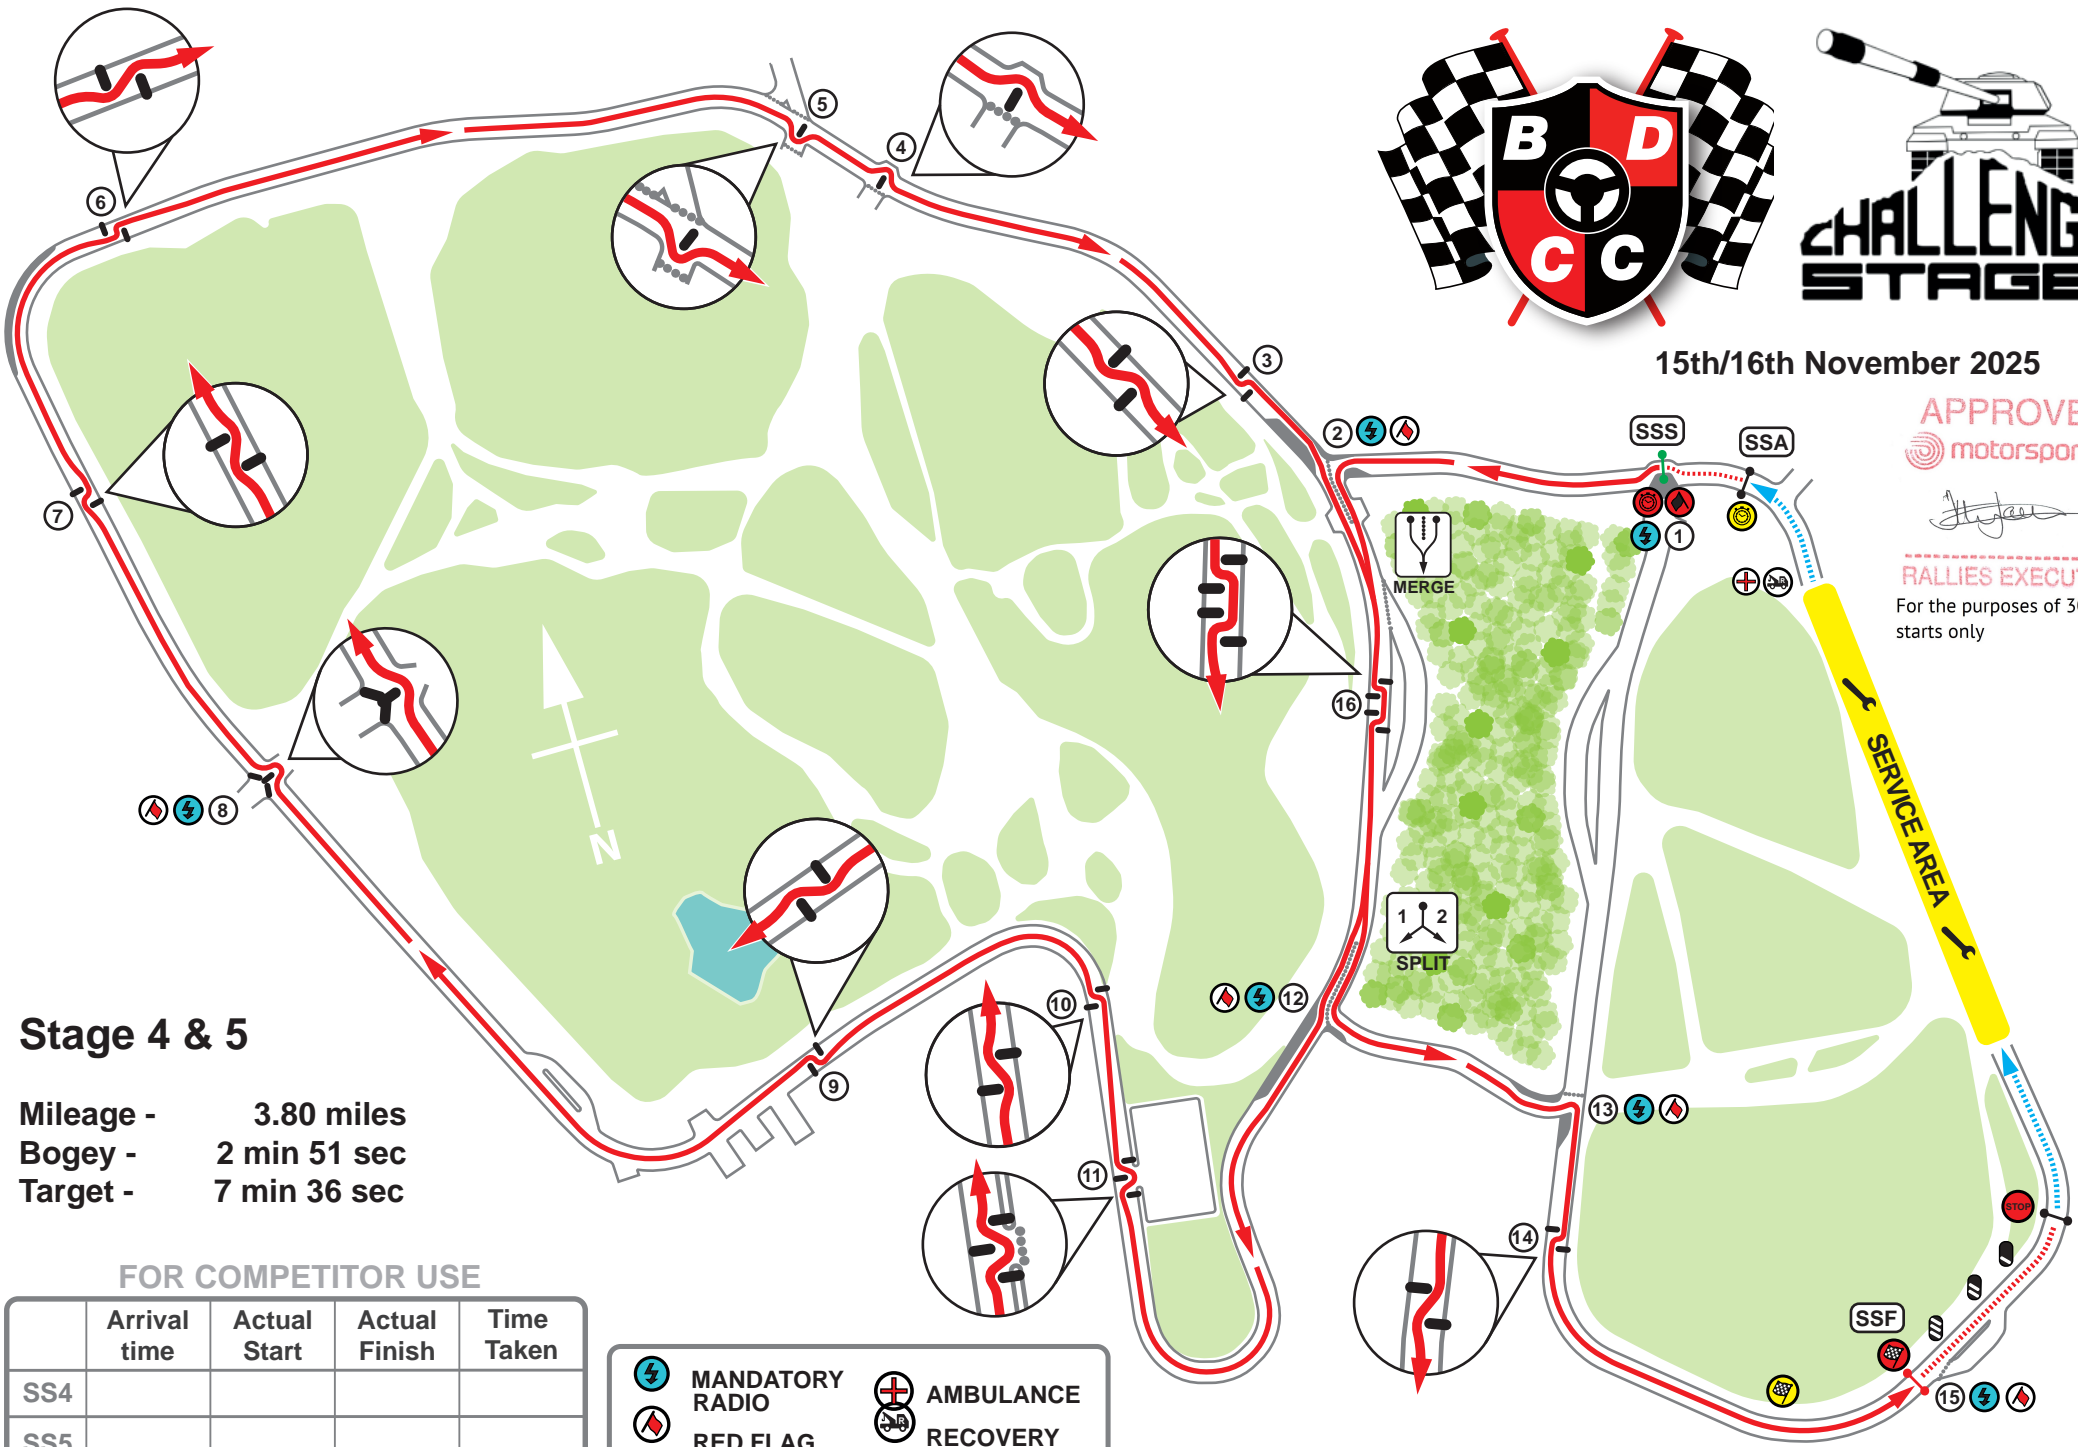

#### FOR COMPETITOR USE

	Arrival time	Actual Start	Actual Finish	Time Taken
SS1				
SS2				
SS3				

- MANDATORY RADIO
- RED FLAG
- BALE CHICANE
- AMBULANCE
- RECOVERY

NOT TO SCALE\*  
\*BUT PRETTY CLOSE!

### Stage 4 & 5

Mileage - 3.80 miles  
Bogey - 2 min 51 sec  
Target - 7 min 36 sec