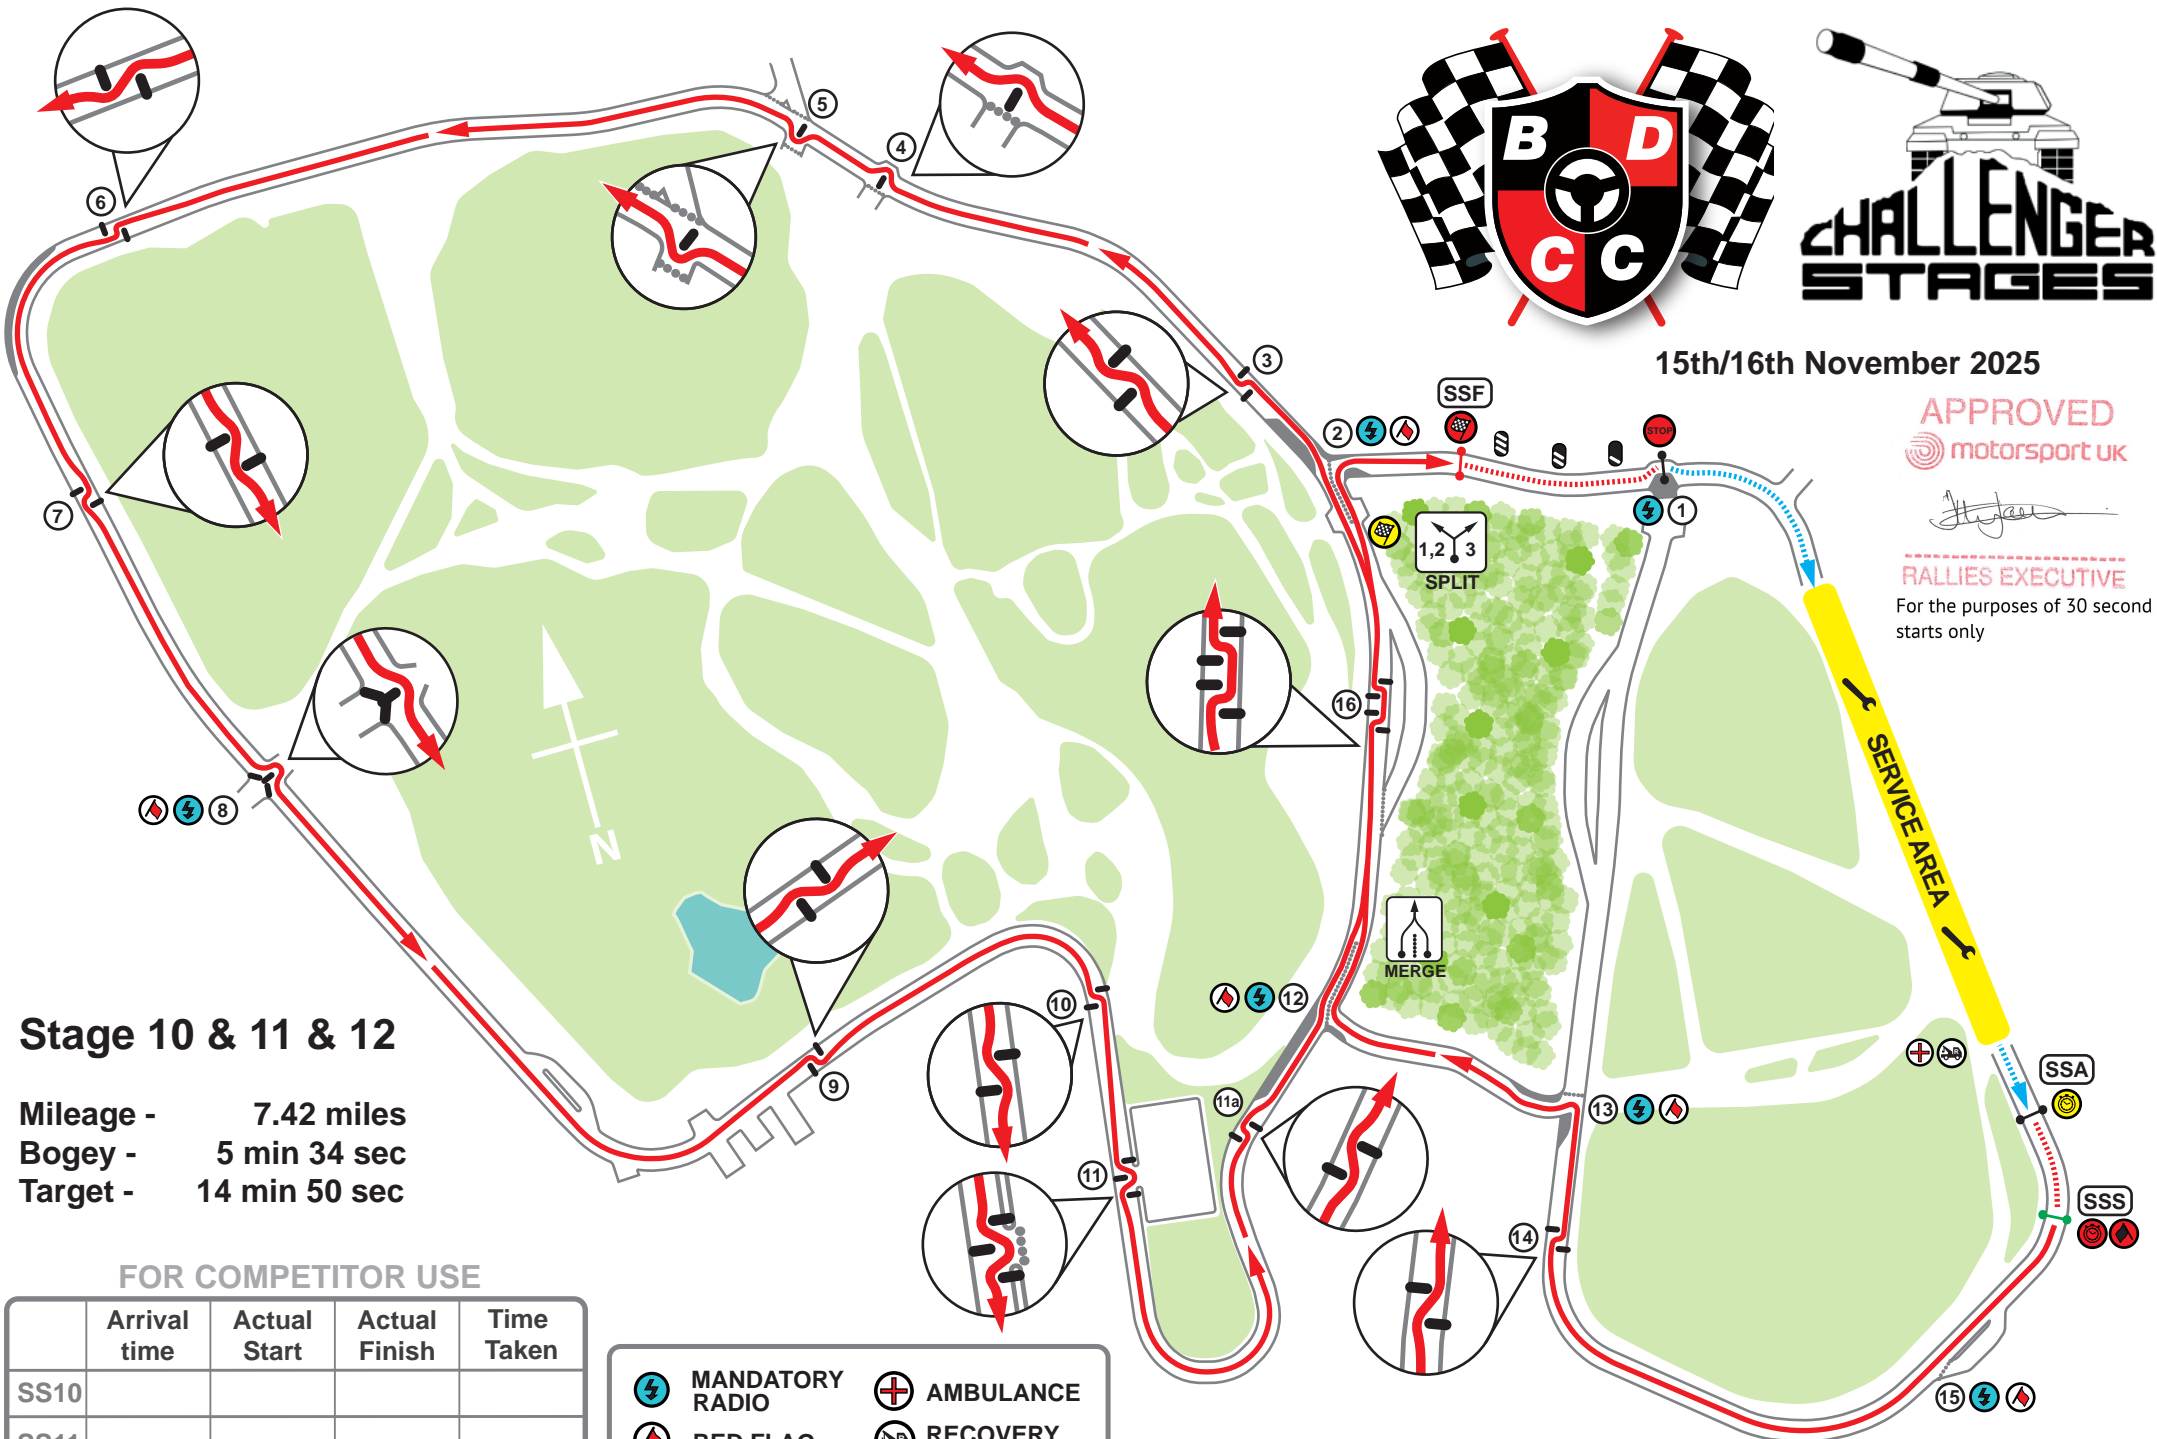

15th/16th November 2025

APPROVED
motorsport uk

Hyman

RALLIES EXECUTIVE
For the purposes of 30 second starts only