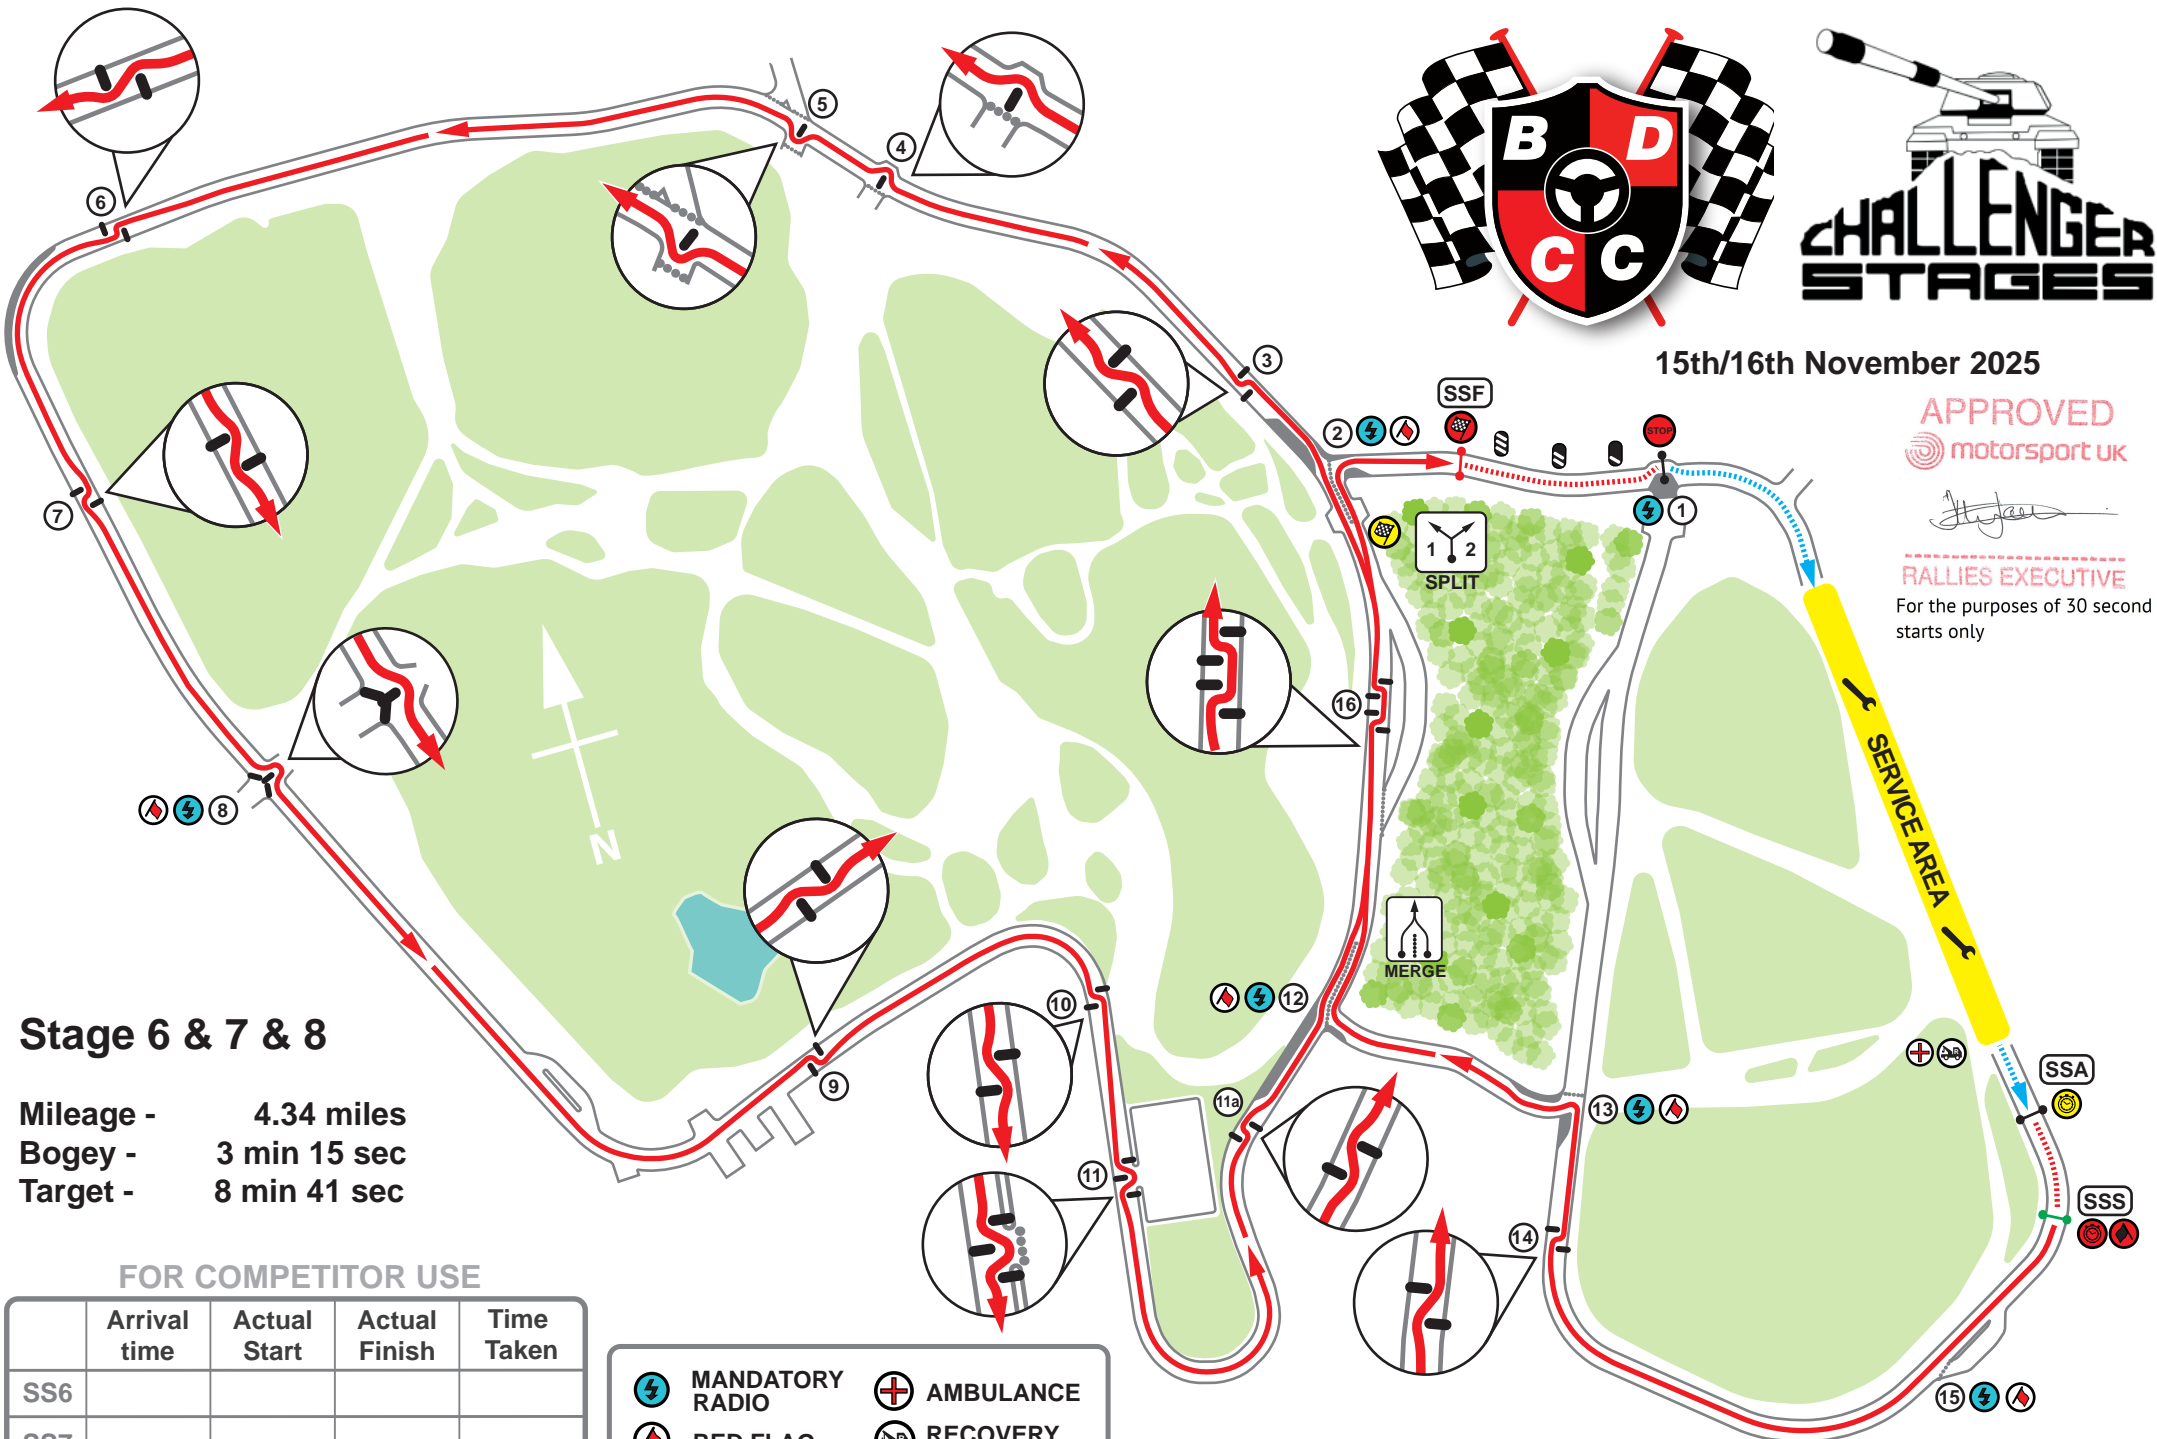

15th/16th November 2025

APPROVED
motorsport uk

Hyman

RALLIES EXECUTIVE
For the purposes of 30 second starts only