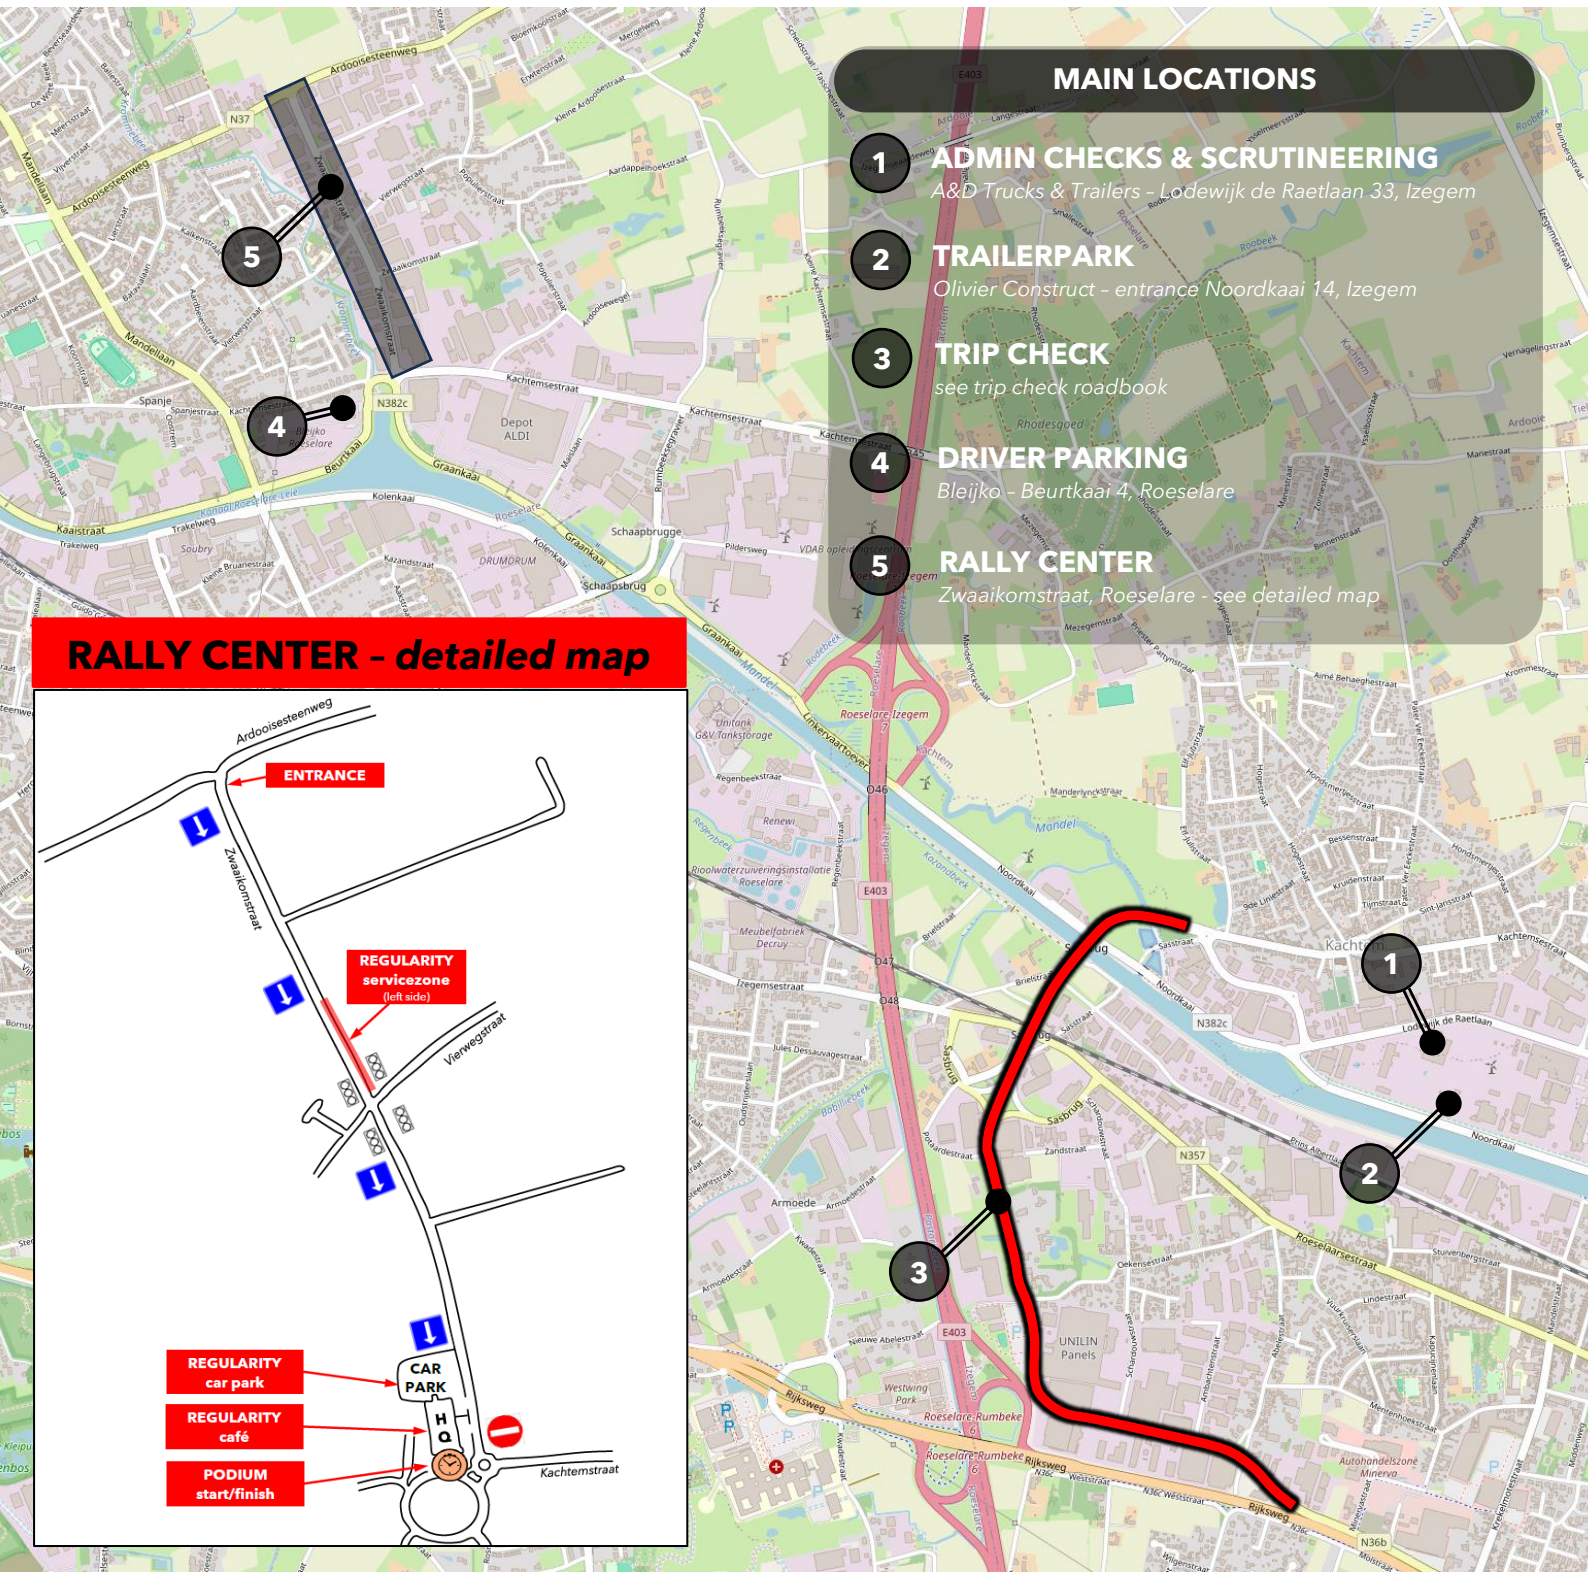

EVENT MAP

MAIN LOCATIONS

- 1 ADMIN CHECKS & SCRUTINEERING**
A&D Trucks & Trailers - Lodewijk de Raetlaan 33, Izegem
- 2 TRAILERPARK**
Olivier Construct - entrance Noordkaai 14, Izegem
- 3 TRIP CHECK**
see trip check roadbook
- 4 DRIVER PARKING**
Bleijko - Beurtkaai 4, Roeselare
- 5 RALLY CENTER**
Zwaikomstraat, Roeselare - see detailed map

RALLY CENTER - detailed map