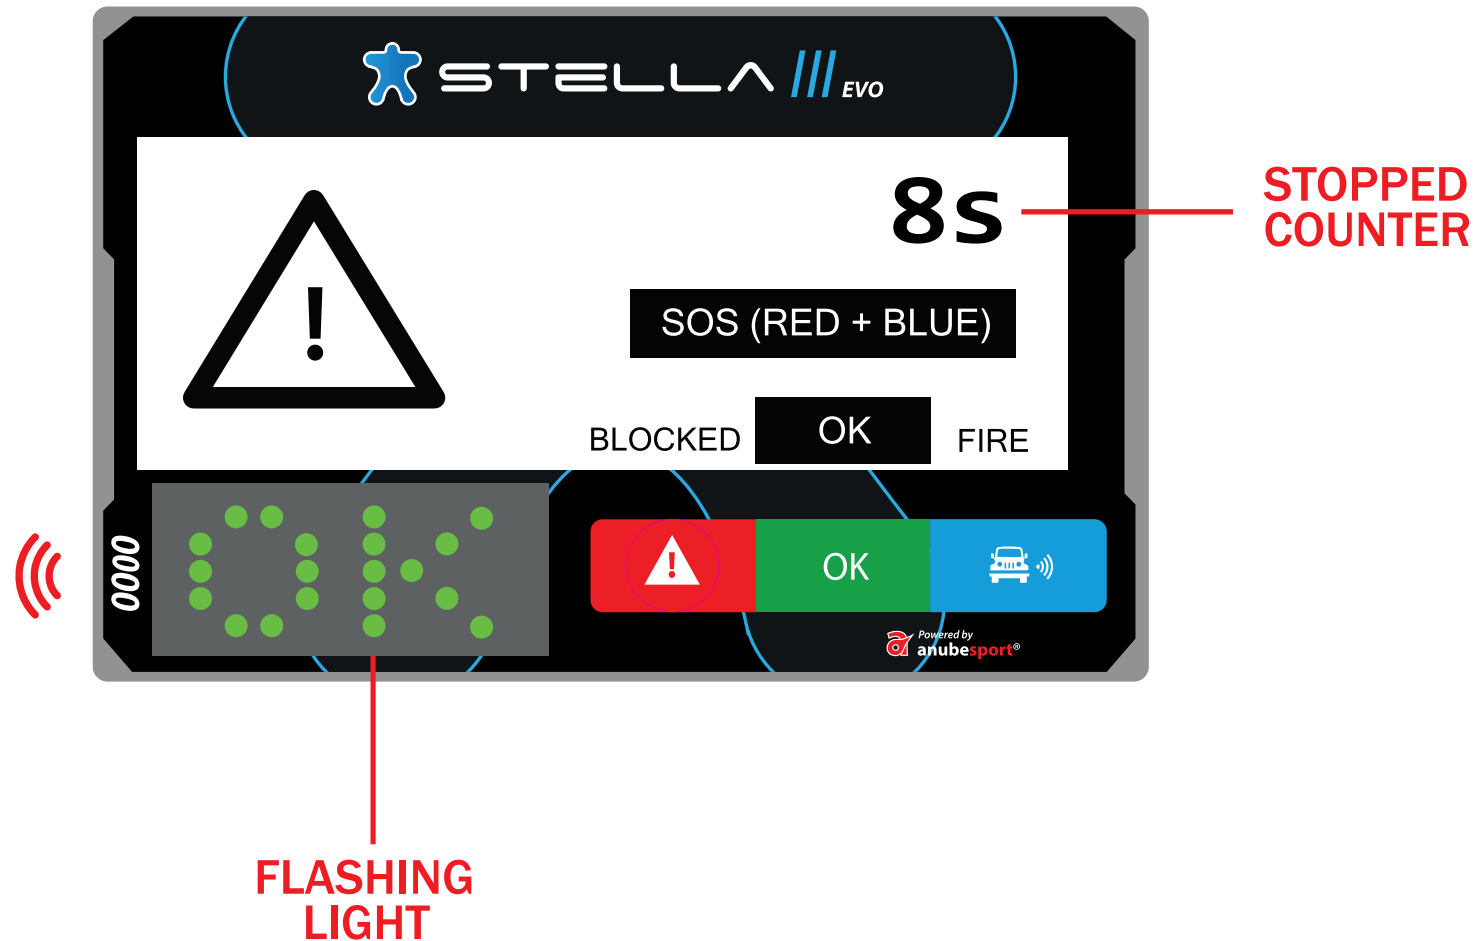

**CURRENT
TIME**

STOPPED ON STAGE

When vehicle stops on the Special Stage more than 3 seconds, the device will show the following screen. Within 60 seconds, competitors must select one of the 4 options; **OK**, **SOS MEDICAL**, **ROAD BLOCKED** or **FIRE**

OK MESSAGE

OK

Crew is OK and vehicle is
NOT BLOCKING the track.

NEXT SCREEN

RECEIVING ALERT

ALERT MESSAGES

SOS MEDICAL

Request medical attention immediately.
DOCTOR is needed.

NEXT SCREEN

RECEIVING SOS

BLOCKED

Road is blocked. Impossible to pass for next vehicles.

NEXT SCREEN

RECEIVING ALERT

FIRE

Caution, burning vehicle.

NEXT SCREEN

RECEIVING ALERT

RED FLAG

LED display shows RF text (Red Flag) alternating with full screen in red.

MESSAGES

The HQ can send us messages or questions that can be answered with OK, YES or NO

 STELLA 