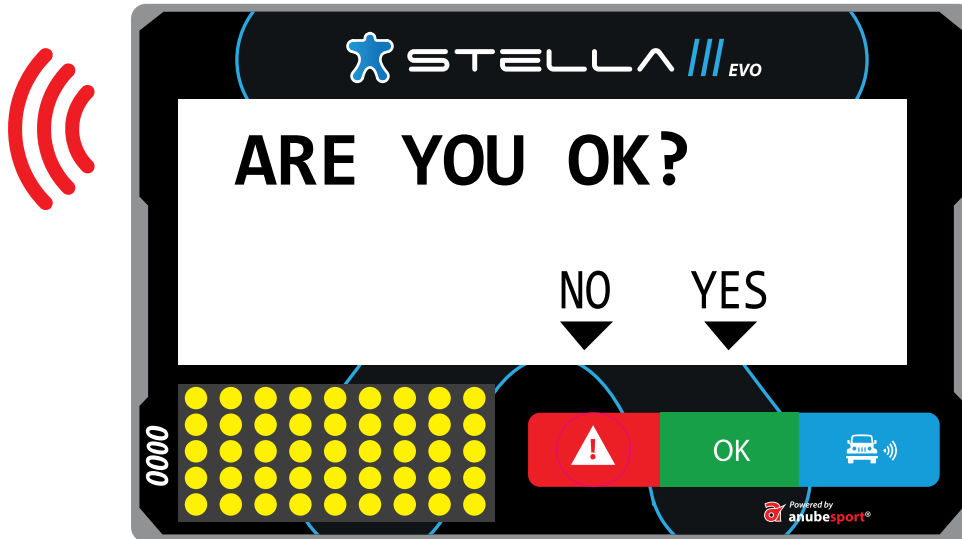

NEXT SCREEN

RECEIVING ALERT

RED FLAG

LED display shows RF text (Red Flag) alternating with full screen in red.

MESSAGES

The HQ can send us messages or questions that can be answered with OK, YES or NO

 STELLA 