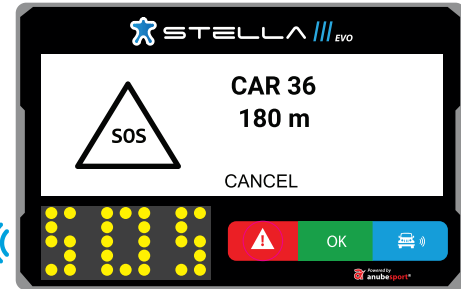

RECEIVING SOS