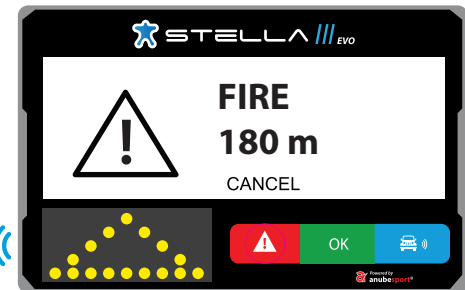

NEXT SCREEN

RECEIVING SOS

BLOCKED

Road is blocked. Impossible to pass for next vehicles.

NEXT SCREEN

RECEIVING ALERT

FIRE

Caution, burning vehicle.

NEXT SCREEN

RECEIVING ALERT

RED FLAG

LED display shows RF text (Red Flag) alternating with full screen in red.

MESSAGES

The HQ can send us messages or questions that can be answered with OK, YES or NO

 STELLA 