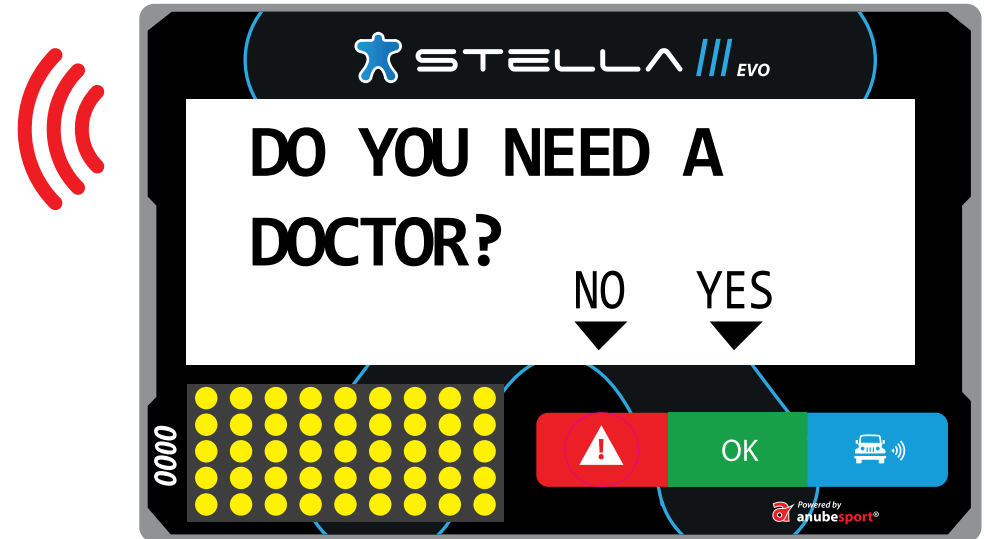

NEXT SCREEN

RECEIVING ALERT

RED FLAG

LED display shows RF text (Red Flag) alternating with full screen in red.

MESSAGES

The HQ can send us messages or questions that can be answered with OK, YES or NO

 STELLA 