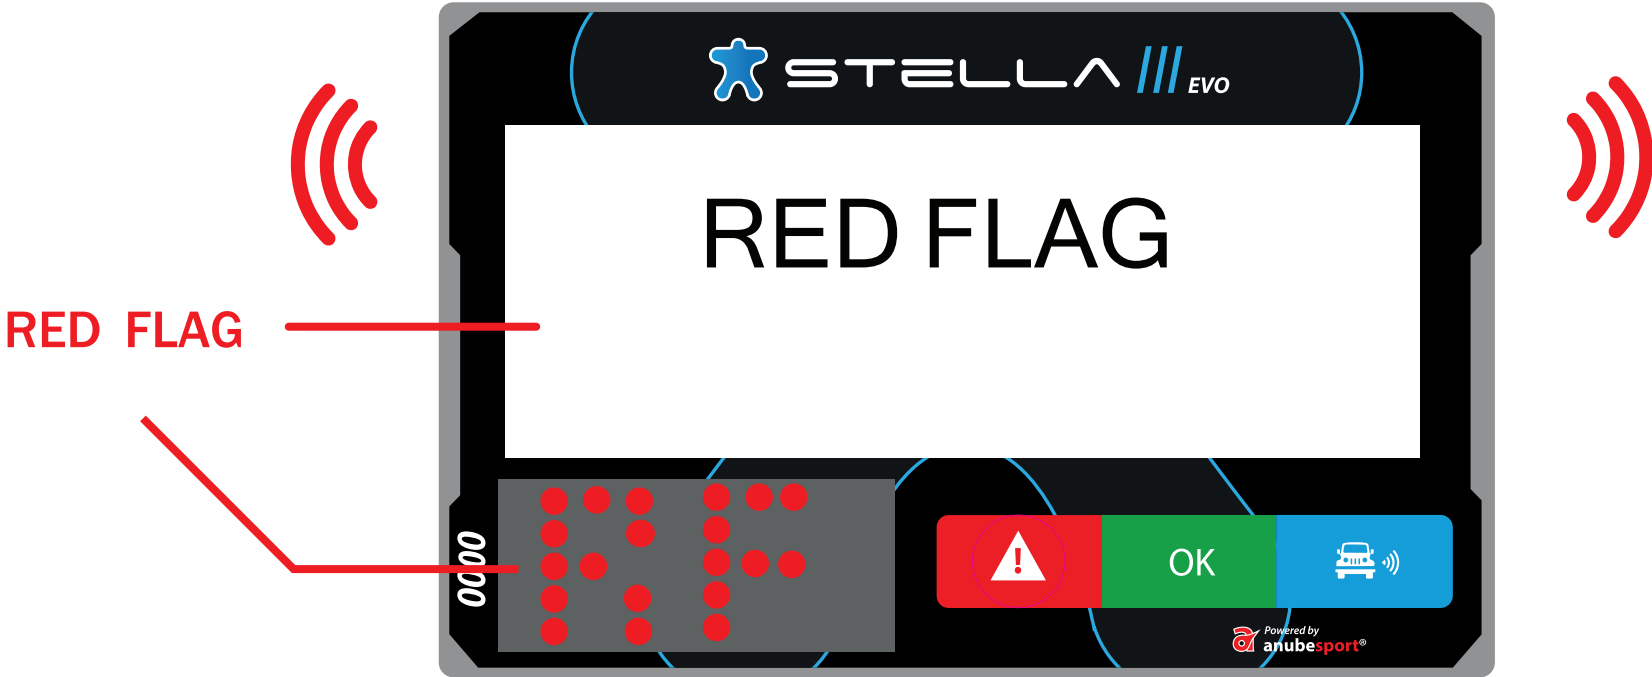

NEXT SCREEN

RECEIVING ALERT

RED FLAG

LED display shows RF text (Red Flag) alternating with full screen in red.

MESSAGES

The HQ can send us messages or questions that can be answered with OK, YES or NO

 STELLA 