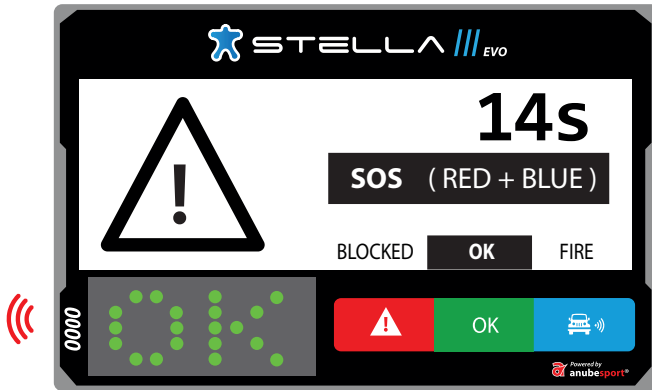

**CURRENT
TIME**

STOPPED ON STAGE

When vehicle stops on the Special Stage more than 3 seconds, the device will show the following screen. Within 60 seconds, competitors must select one of the 4 options; **OK**, **SOS MEDICAL**, **ROAD BLOCKED** or **FIRE**

OK MESSAGE

OK

Crew is OK and vehicle is
NOT BLOCKING the track.

NEXT SCREEN

RECEIVING ALERT

ALERT MESSAGES

SOS MEDICAL

Request medical attention immediately.
DOCTOR is needed.

NEXT SCREEN

RECEIVING SOS

BLOCKED

Road is blocked. Impossible to pass for next vehicles.

NEXT SCREEN

RECEIVING ALERT

FIRE

Caution, burning vehicle.

NEXT SCREEN

RECEIVING ALERT

RED FLAG

LED display shows RF text (Red Flag) alternating with full screen in red.

MESSAGES

The HQ can send us messages or questions that can be answered with OK, YES or NO

 STELLA 