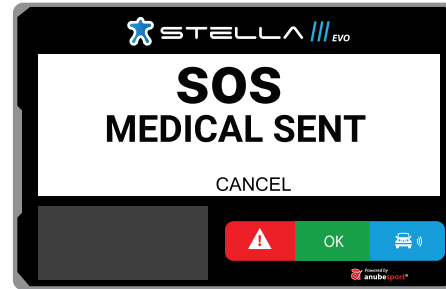

SOS MEDICAL

Request medical attention immediately.
DOCTOR is needed.

NEXT SCREEN