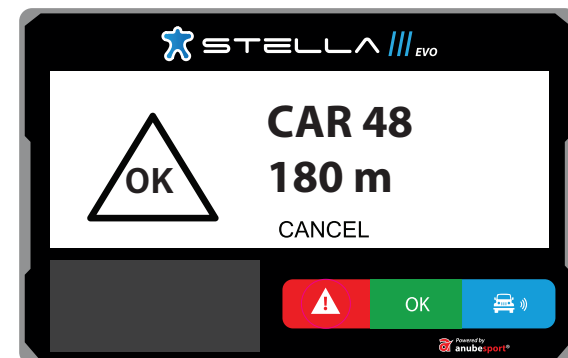

OK MESSAGE

OK

Crew is OK and vehicle is
NOT BLOCKING the track.

NEXT SCREEN

RECEIVING ALERT

ALERT MESSAGES

SOS MEDICAL

Request medical attention immediately.
DOCTOR is needed.