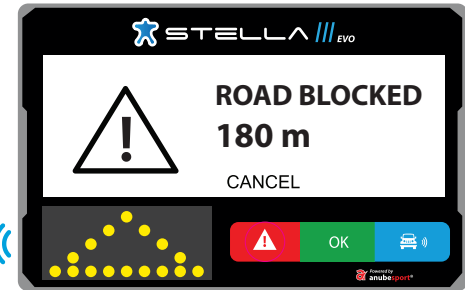

NEXT SCREEN

RECEIVING SOS

BLOCKED

Road is blocked. Impossible to pass for next vehicles.

NEXT SCREEN

RECEIVING ALERT

FIRE

Caution, burning vehicle.

NEXT SCREEN

RECEIVING ALERT

RED FLAG

LED display shows RF text (Red Flag) alternating with full screen in red.

MESSAGES

The HQ can send us messages or questions that can be answered with OK, YES or NO

 STELLA 