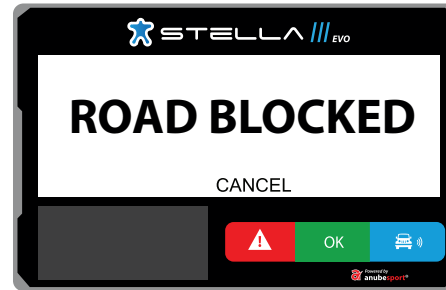

NEXT SCREEN

RECEIVING SOS

BLOCKED

Road is blocked. Impossible to pass for next vehicles.

NEXT SCREEN

RECEIVING ALERT

FIRE

Caution, burning vehicle.

NEXT SCREEN

RECEIVING ALERT

RED FLAG

LED display shows RF text (Red Flag) alternating with full screen in red.

MESSAGES

The HQ can send us messages or questions that can be answered with OK, YES or NO

 STELLA 