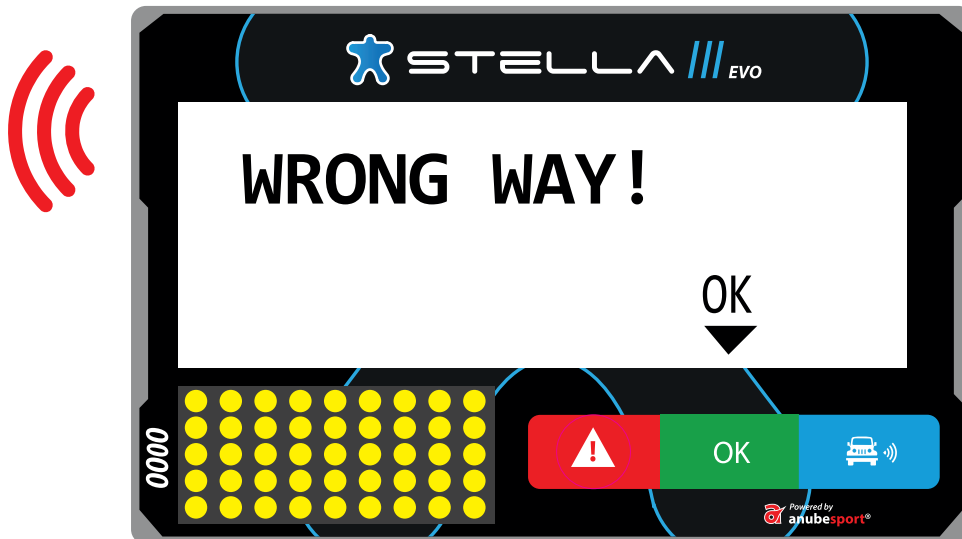

**CURRENT
TIME**

STOPPED ON STAGE

When vehicle stops on the Special Stage more than 3 seconds, the device will show the following screen. Within 60 seconds, competitors must select one of the 4 options; **OK**, **SOS MEDICAL**, **ROAD BLOCKED** or **FIRE**

NEXT SCREEN

RECEIVING ALERT

RED FLAG

LED display shows RF text (Red Flag) alternating with full screen in red.

MESSAGES

The HQ can send us messages or questions that can be answered with OK, YES or NO

 STELLA 