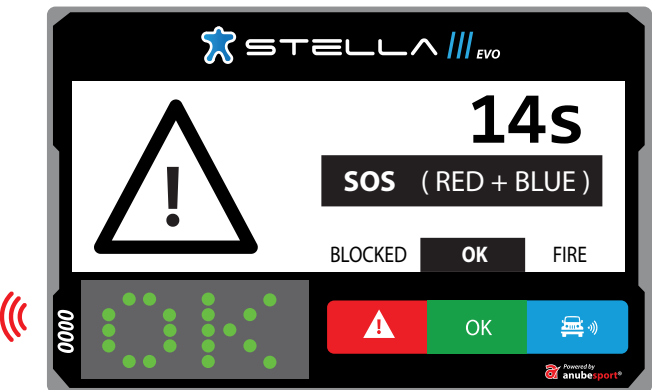

NEXT SCREEN

RECEIVING SOS

BLOCKED

Road is blocked. Impossible to pass for next vehicles.

NEXT SCREEN

RECEIVING ALERT

FIRE

Caution, burning vehicle.

NEXT SCREEN

RECEIVING ALERT

RED FLAG

LED display shows RF text (Red Flag) alternating with full screen in red.

MESSAGES

The HQ can send us messages or questions that can be answered with OK, YES or NO

 STELLA 