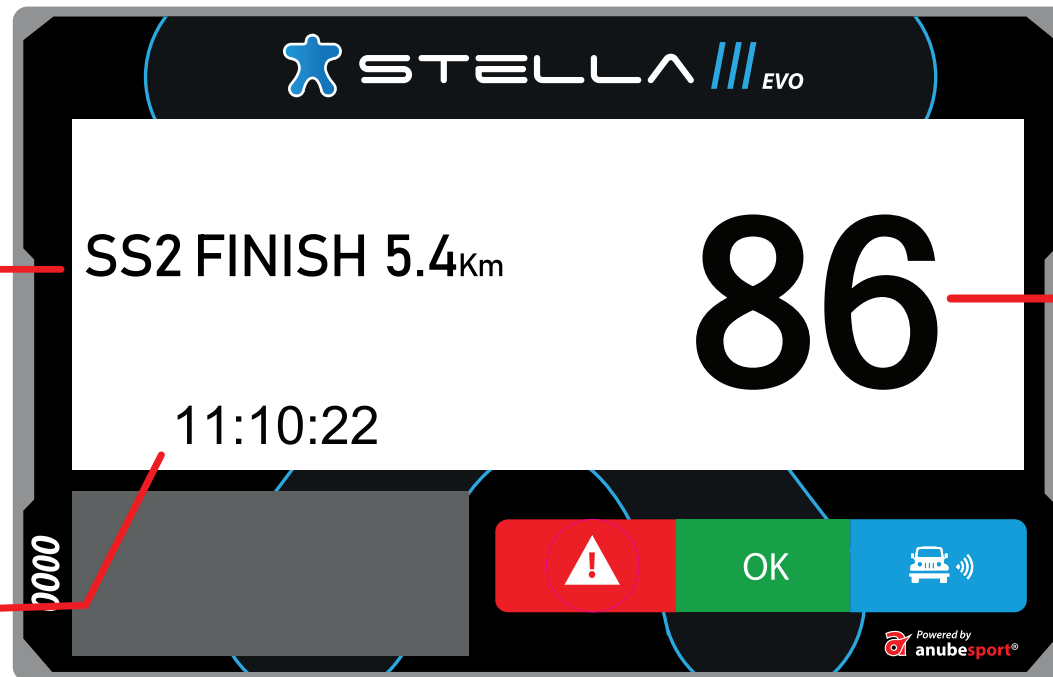

 STELLA 

 Powered by
anubesport[®]

MAIN SCREEN

**DISTANCE
TO FINISH**

SS2 FINISH 5.4Km

86

**CURRENT
SPEED**

11:10:22

**CURRENT
TIME**

STOPPED ON STAGE

When vehicle stops on the Special Stage more than 3 seconds, the device will show the following screen. Within 60 seconds, competitors must select one of the 4 options; **OK**, **SOS MEDICAL**, **ROAD BLOCKED** or **FIRE**

OK MESSAGE

OK

Crew is OK and vehicle is
NOT BLOCKING the track.

NEXT SCREEN

RECEIVING ALERT

ALERT MESSAGES

SOS MEDICAL

Request medical attention immediately.
DOCTOR is needed.