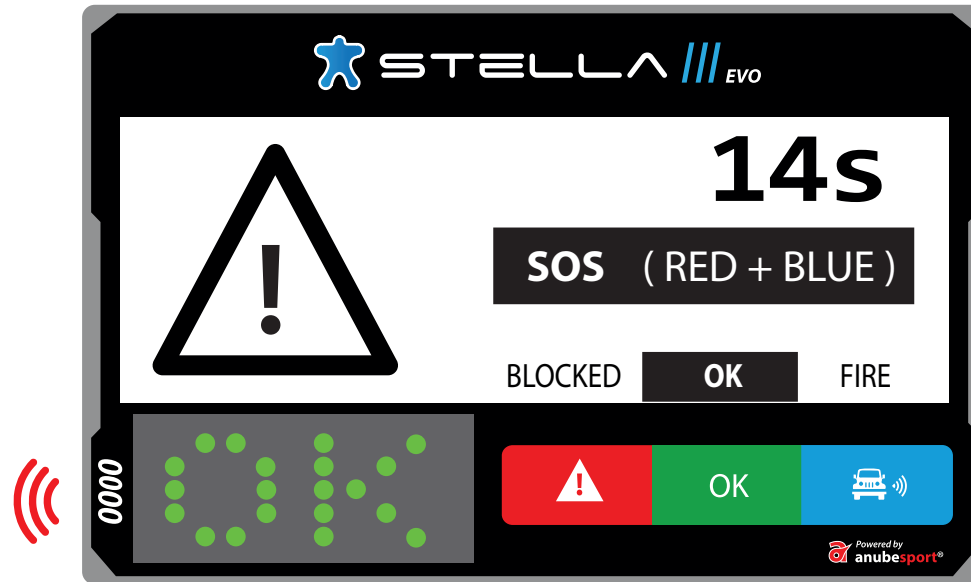

**CURRENT
TIME**

STOPPED ON STAGE

When vehicle stops on the Special Stage more than 3 seconds, the device will show the following screen. Within 60 seconds, competitors must select one of the 4 options; **OK**, **SOS MEDICAL**, **ROAD BLOCKED** or **FIRE**

OK MESSAGE

OK

Crew is OK and vehicle is
NOT BLOCKING the track.

NEXT SCREEN

RECEIVING ALERT

ALERT MESSAGES

SOS MEDICAL

Request medical attention immediately.
DOCTOR is needed.

NEXT SCREEN

RECEIVING SOS

BLOCKED

Road is blocked. Impossible to pass for next vehicles.

NEXT SCREEN

RECEIVING ALERT

FIRE

Caution, burning vehicle.

NEXT SCREEN

RECEIVING ALERT

RED FLAG

LED display shows RF text (Red Flag) alternating with full screen in red.

MESSAGES

The HQ can send us messages or questions that can be answered with OK, YES or NO

 STELLA 