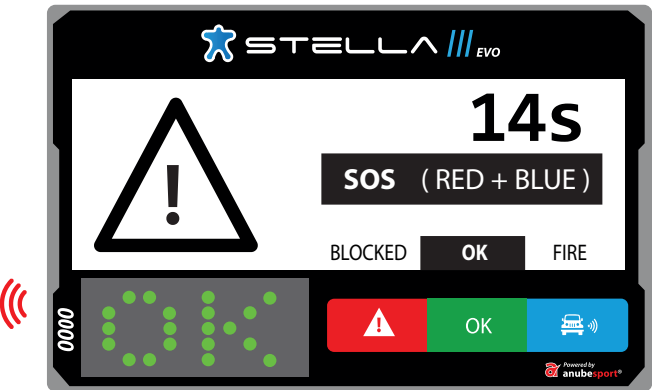

**CURRENT
TIME**

STOPPED ON STAGE

When vehicle stops on the Special Stage more than 3 seconds, the device will show the following screen. Within 60 seconds, competitors must select one of the 4 options; **OK**, **SOS MEDICAL**, **ROAD BLOCKED** or **FIRE**

OK MESSAGE

OK

Crew is OK and vehicle is
NOT BLOCKING the track.

NEXT SCREEN

RECEIVING ALERT

ALERT MESSAGES

SOS MEDICAL

Request medical attention immediately.
DOCTOR is needed.

NEXT SCREEN

RECEIVING SOS

BLOCKED

Road is blocked. Impossible to pass for next vehicles.

NEXT SCREEN

RECEIVING ALERT

FIRE

Caution, burning vehicle.

NEXT SCREEN

RECEIVING ALERT

RED FLAG

LED display shows RF text (Red Flag) alternating with full screen in red.

MESSAGES

The HQ can send us messages or questions that can be answered with OK, YES or NO

 STELLA 