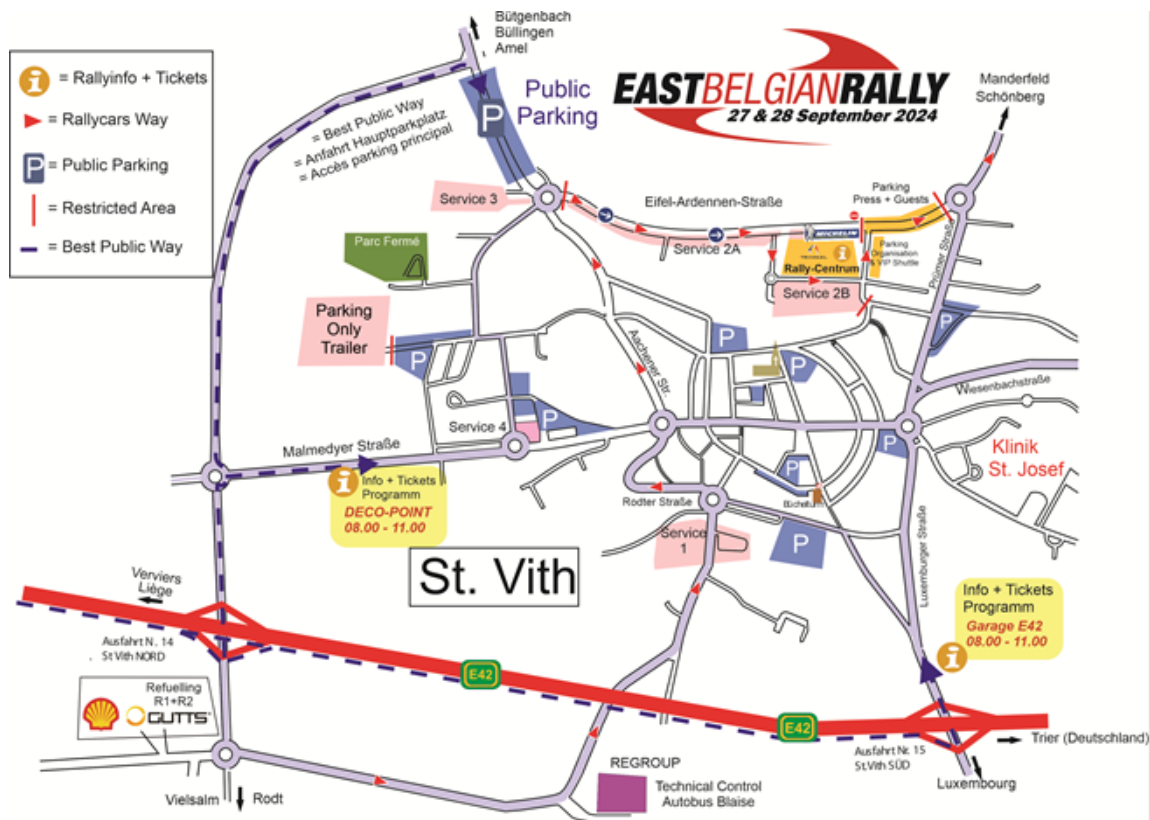

SERVICEPARK CONTACT

Parking is allowed on Thursday evening, but please wait to set up your service-area until Friday and after you get the agreement of the person in charge.

EIFEL-ARDENNESTRASSE 2A- RESPONSABLE :

NICOLA PEIFFER +32 471 30 84 70

JEROME KIRSCH (FRIDAY)

FOOTBALL/INJOY – 1A – 1B - RESPONSABLE :

WILLY HOFFMANN +32 478 13 74 05

TRIANGEL – 2B - RESPONSABLE :

JEAN PIERRE DELEERSNIJDER +32 468 27 80 92

MAURERSCHULE - 3 : SLOWLY SIDEWAYS