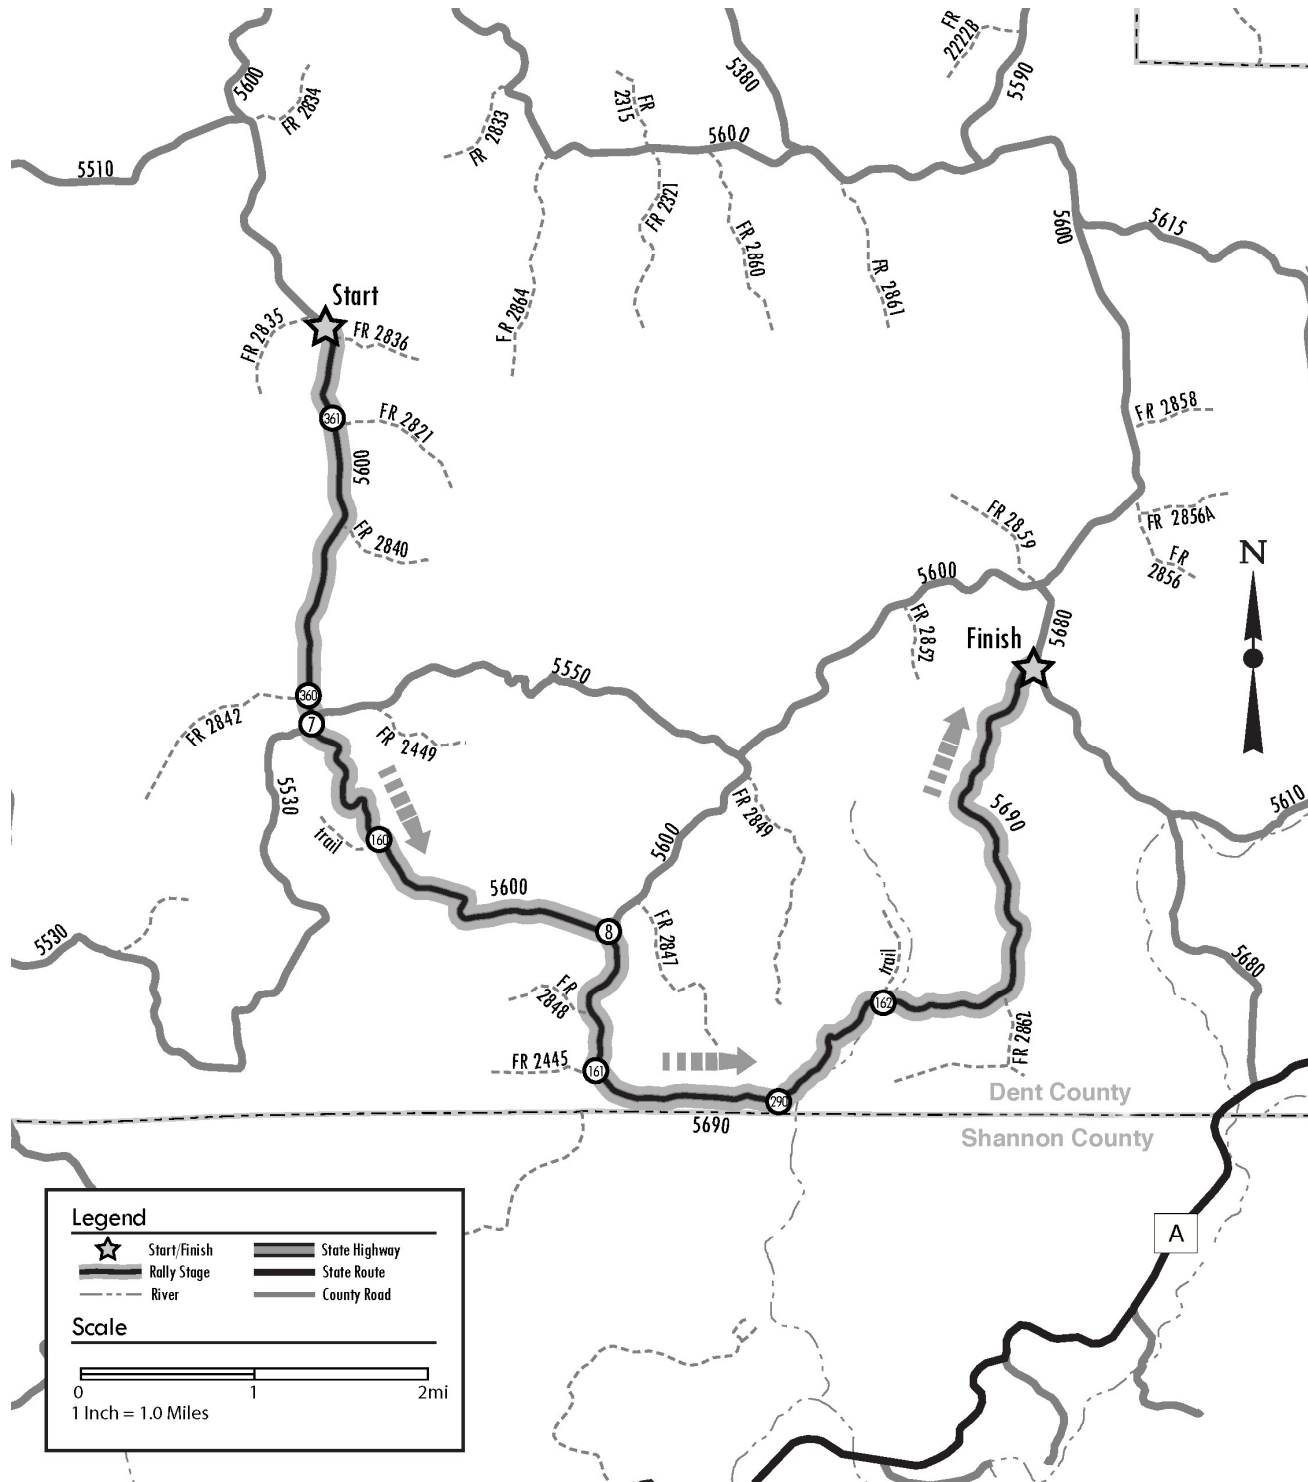

2026 Rally in the 100 Acre Wood

Area Map: Overview of Stages

2026 Rally in the 100 Acre Wood

SS #1 & 4 Hazel Creek

Distance: 8.74 miles

2026 Rally in the 100 Acre Wood

SS #2 & 3 Floyd Tower

Distance: 7.28 miles

2026 Rally in the 100 Acre Wood

SS #5, 9, & 13 KP to Ollie Long

Distance: 12.28 miles

2026 Rally in the 100 Acre Wood

SS #6 Deep Ford

Distance: 4.47 miles

2026 Rally in the 100 Acre Wood

SS #7 & 11 Loop Southern 5600

Distance: 10.71 miles

2026 Rally in the 100 Acre Wood

SS #8 & 12 Nova Scotia South

Distance: 10.96 miles