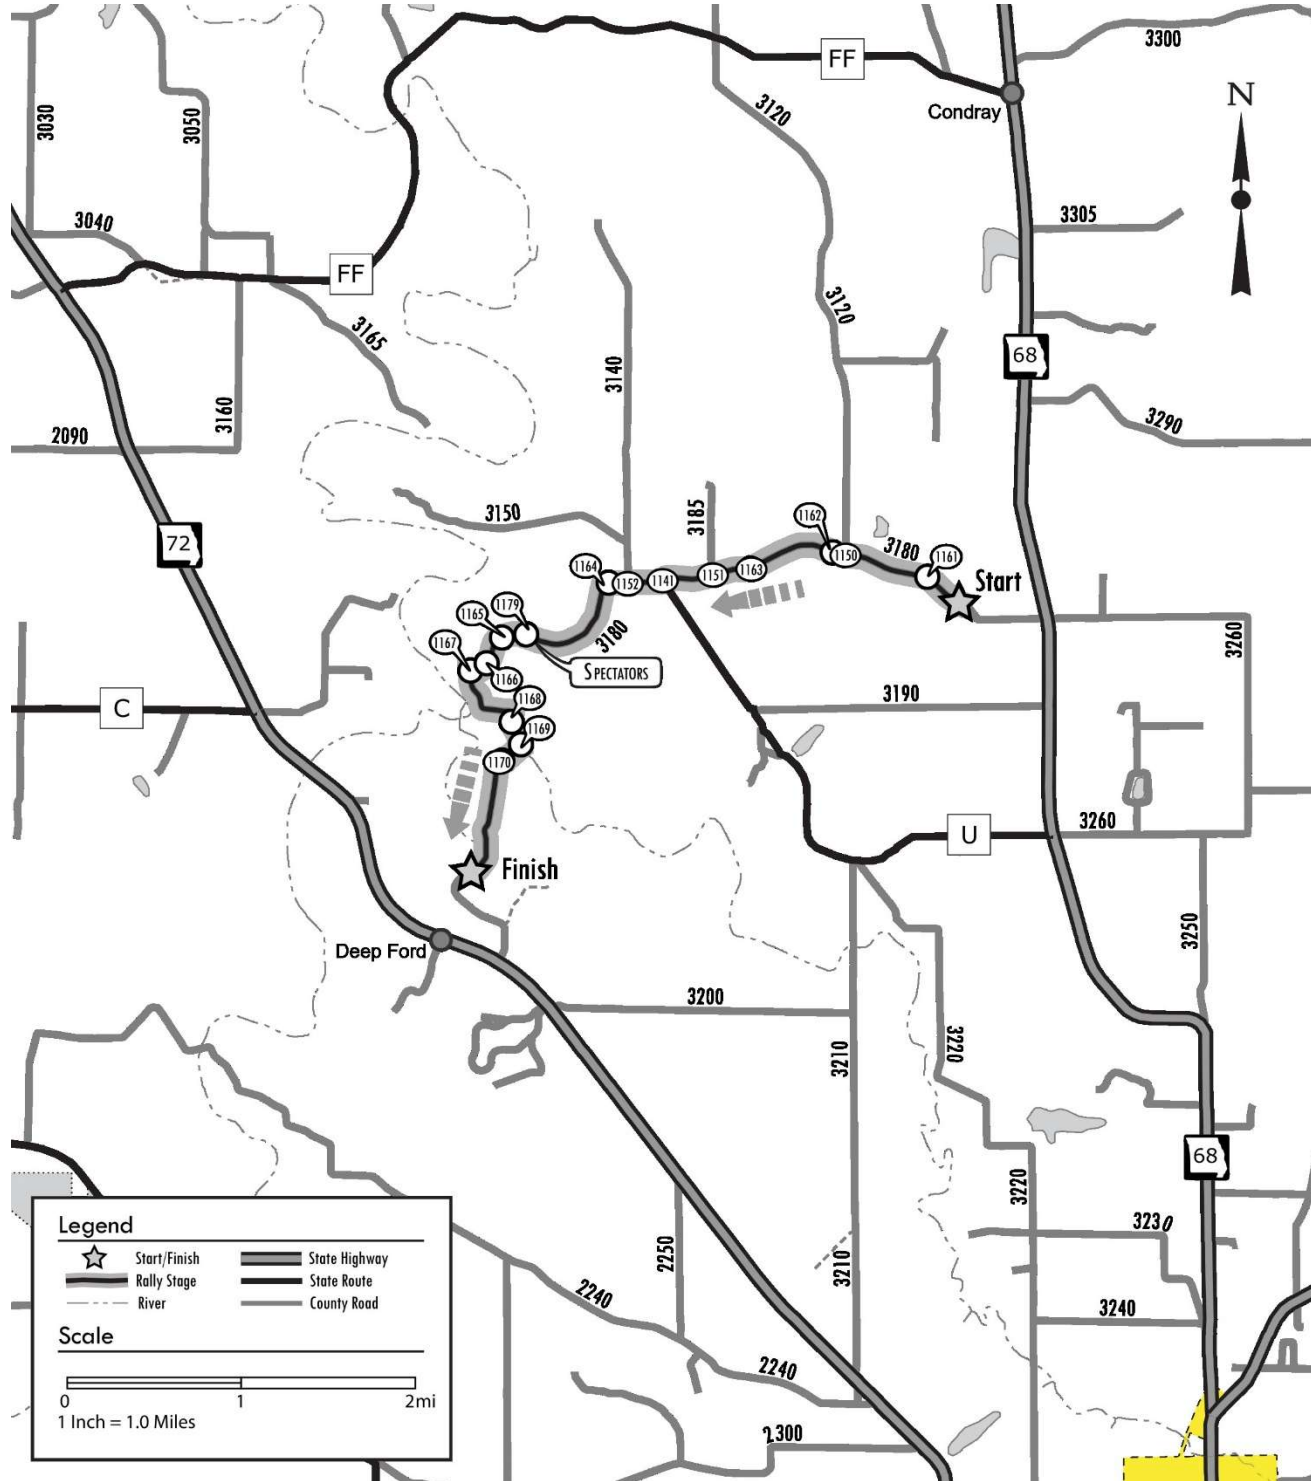

2026 Rally in the 100 Acre Wood

Area Map: Overview of Stages

2026 Rally in the 100 Acre Wood

SS #1 & 4 Hazel Creek

Distance: 8.74 miles

2026 Rally in the 100 Acre Wood

SS #2 & 3 Floyd Tower

Distance: 7.28 miles

2026 Rally in the 100 Acre Wood

SS #5, 9, & 13 KP to Ollie Long

Distance: 12.28 miles

2026 Rally in the 100 Acre Wood

SS #6 Deep Ford

Distance: 4.47 miles

2026 Rally in the 100 Acre Wood

SS #7 & 11 Loop Southern 5600

Distance: 10.71 miles

2026 Rally in the 100 Acre Wood

SS #8 & 12 Nova Scotia South

Distance: 10.96 miles