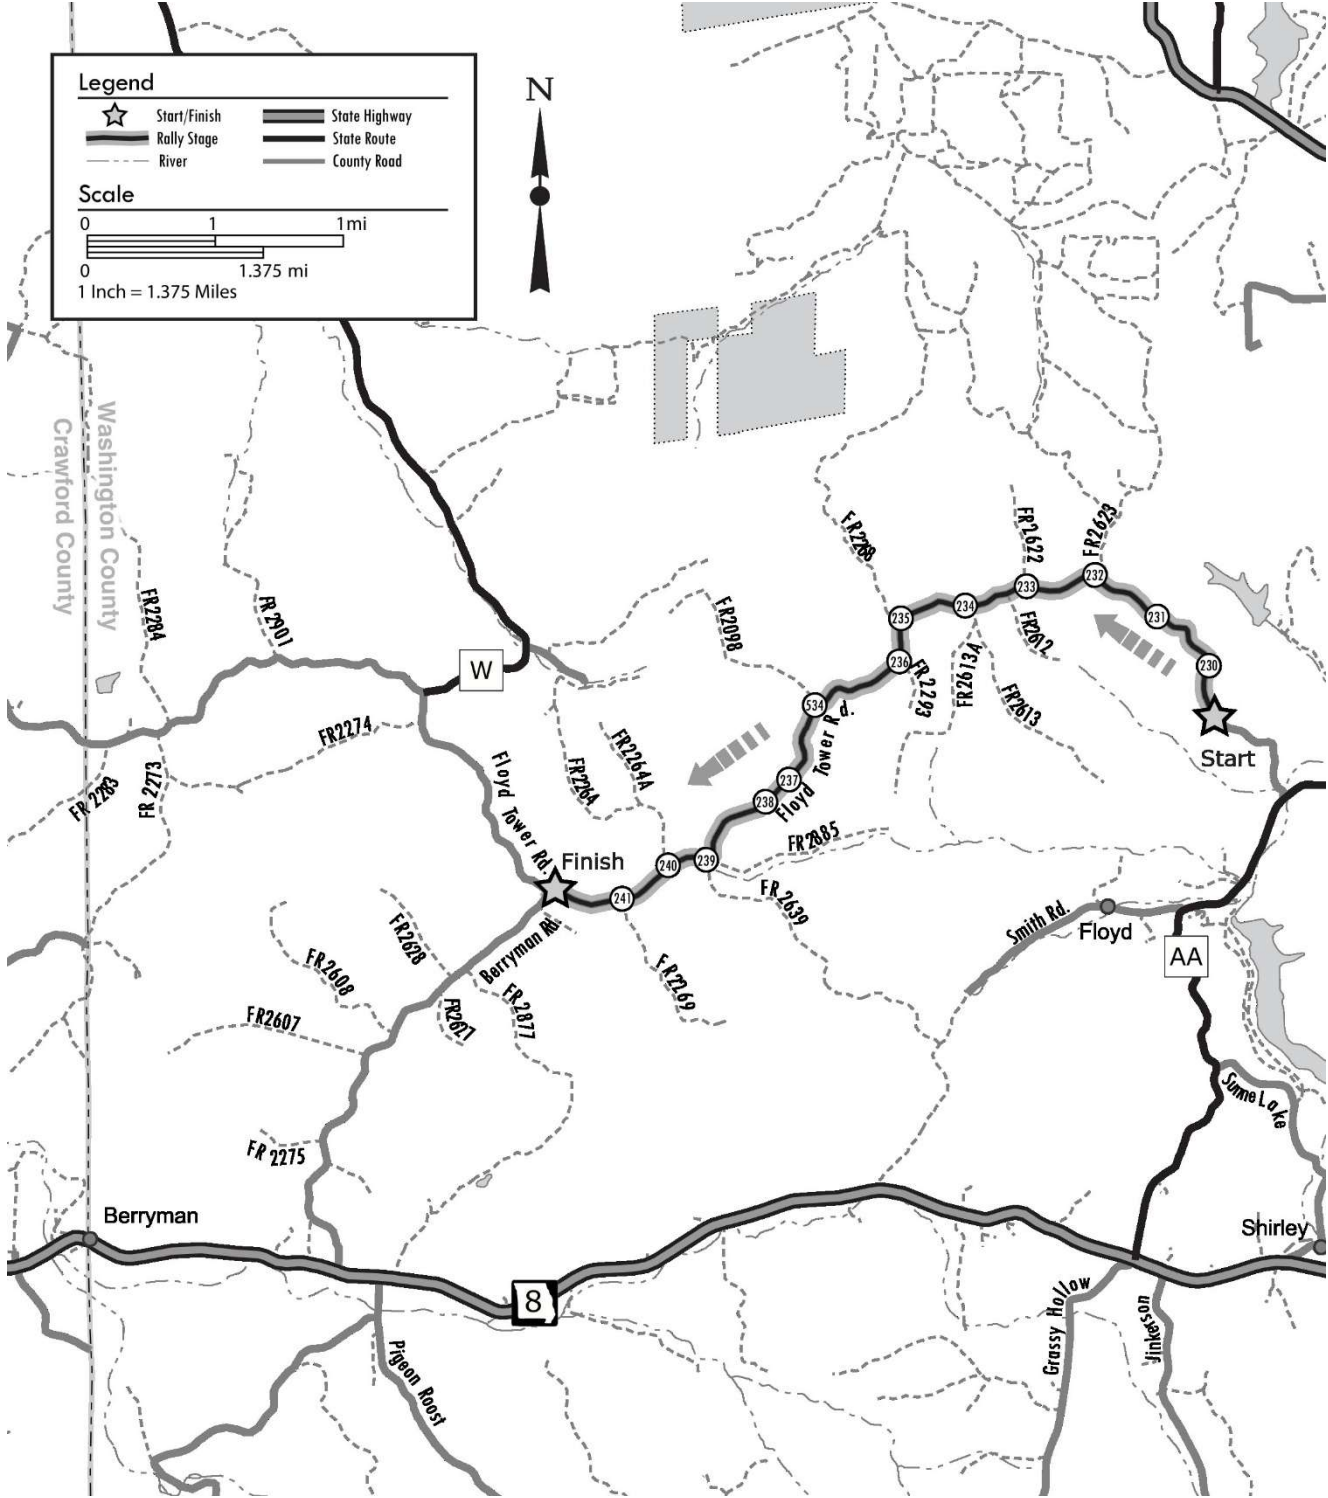

2026 Rally in the 100 Acre Wood

Area Map: Overview of Stages

2026 Rally in the 100 Acre Wood

SS #1 & 4 Hazel Creek

Distance: 8.74 miles

2026 Rally in the 100 Acre Wood

SS #2 & 3 Floyd Tower

Distance: 7.28 miles

2026 Rally in the 100 Acre Wood

SS #5, 9, & 13 KP to Ollie Long

Distance: 12.28 miles

2026 Rally in the 100 Acre Wood

SS #6 Deep Ford

Distance: 4.47 miles

2026 Rally in the 100 Acre Wood

SS #7 & 11 Loop Southern 5600

Distance: 10.71 miles

2026 Rally in the 100 Acre Wood

SS #8 & 12 Nova Scotia South

Distance: 10.96 miles