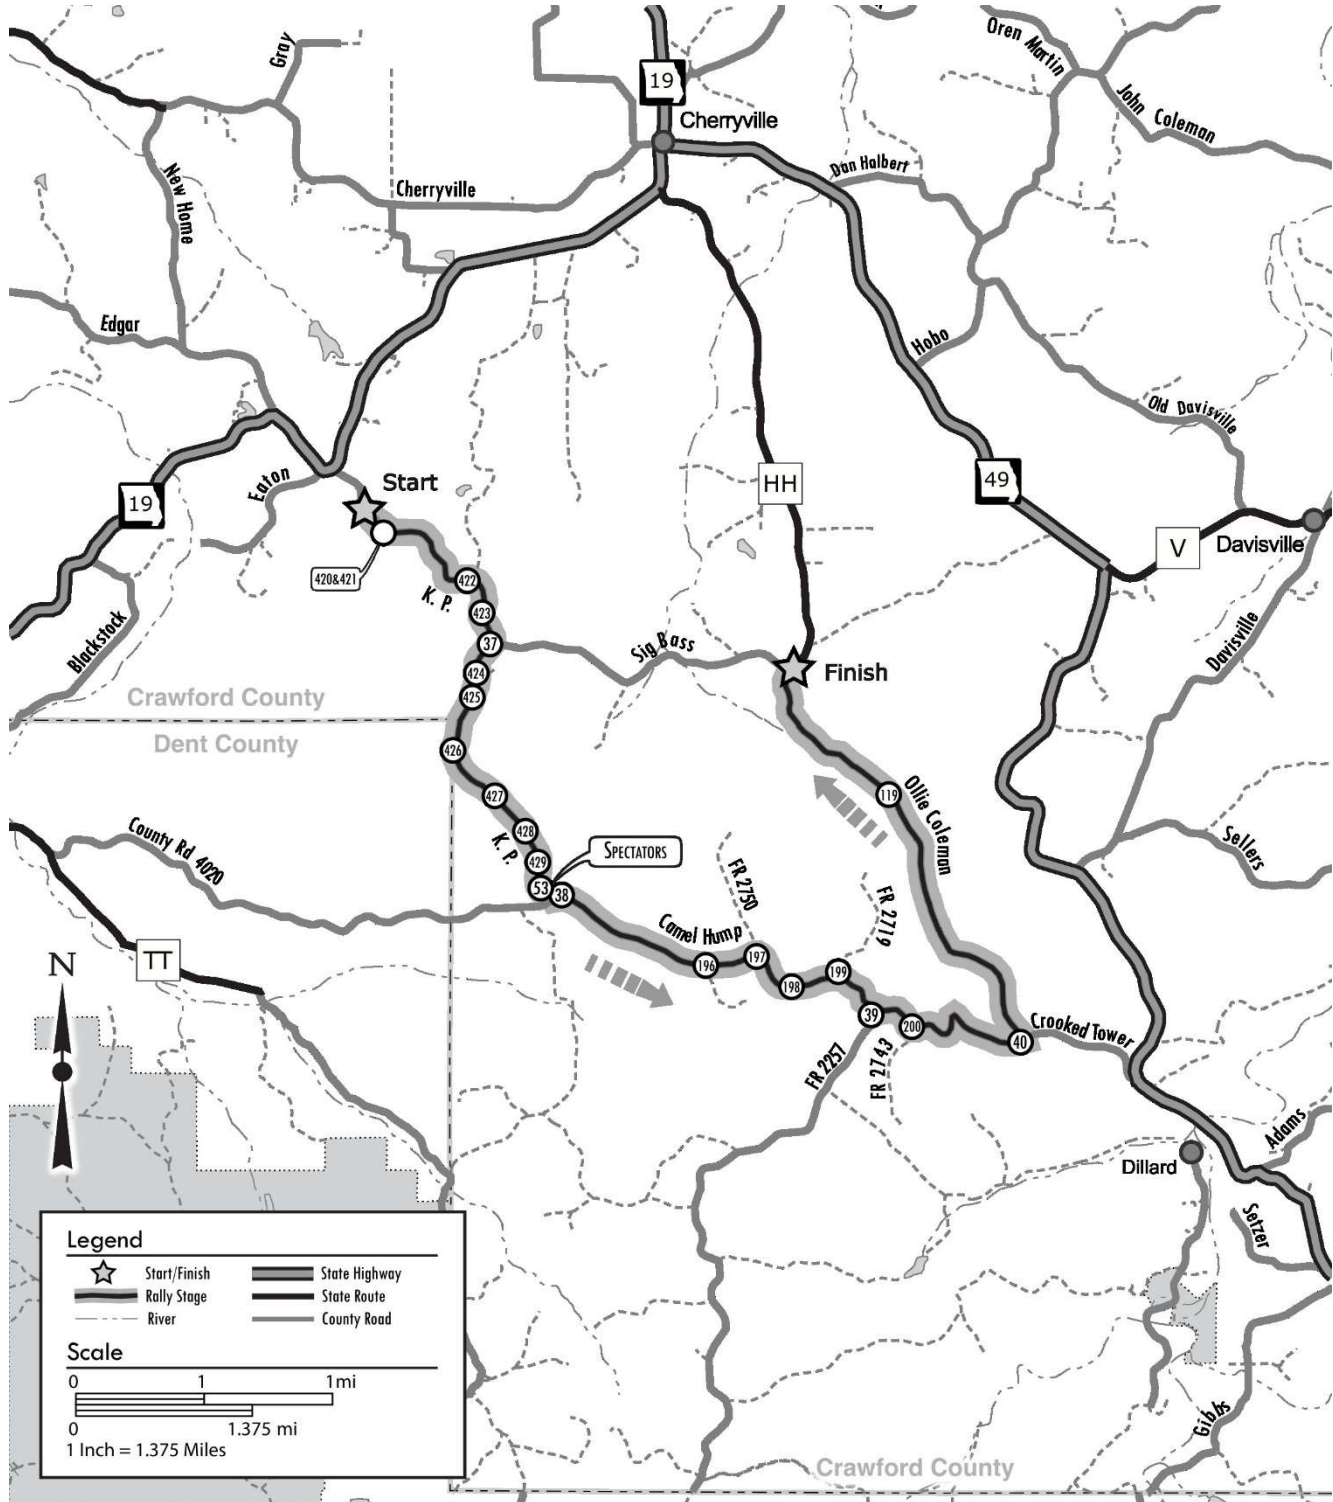

2026 Rally in the 100 Acre Wood

Area Map: Overview of Stages

2026 Rally in the 100 Acre Wood

SS #1 & 4 Hazel Creek

Distance: 8.74 miles

2026 Rally in the 100 Acre Wood

SS #2 & 3 Floyd Tower

Distance: 7.28 miles

2026 Rally in the 100 Acre Wood

SS #5, 9, & 13 KP to Ollie Long

Distance: 12.28 miles

2026 Rally in the 100 Acre Wood

SS #6 Deep Ford

Distance: 4.47 miles

2026 Rally in the 100 Acre Wood

SS #7 & 11 Loop Southern 5600

Distance: 10.71 miles

2026 Rally in the 100 Acre Wood

SS #8 & 12 Nova Scotia South

Distance: 10.96 miles