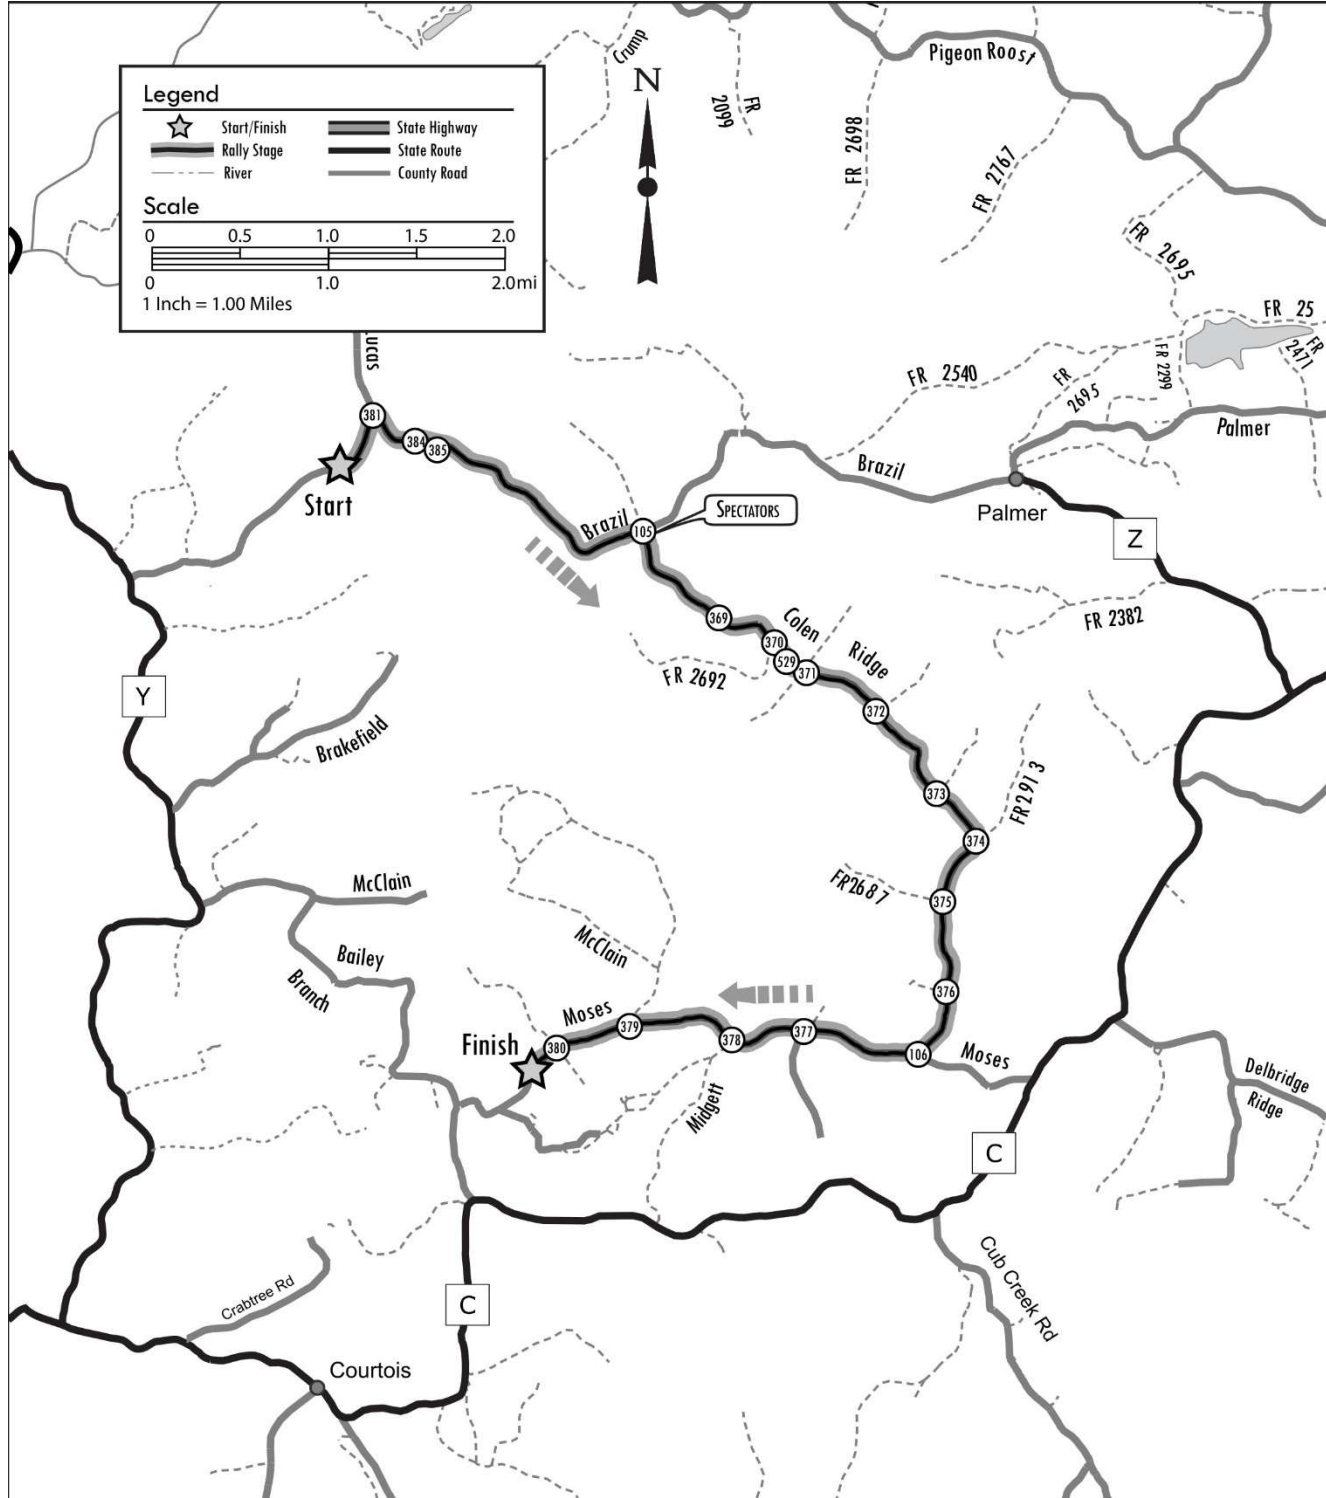

2026 Rally in the 100 Acre Wood

Area Map: Overview of Stages

2026 Rally in the 100 Acre Wood

SS #1 & 4 Hazel Creek

Distance: 8.74 miles

2026 Rally in the 100 Acre Wood

SS #2 & 3 Floyd Tower

Distance: 7.28 miles

2026 Rally in the 100 Acre Wood

SS #5, 9, & 13 KP to Ollie Long

Distance: 12.28 miles

2026 Rally in the 100 Acre Wood

SS #6 Deep Ford

Distance: 4.47 miles

2026 Rally in the 100 Acre Wood

SS #7 & 11 Loop Southern 5600

Distance: 10.71 miles

2026 Rally in the 100 Acre Wood

SS #8 & 12 Nova Scotia South

Distance: 10.96 miles