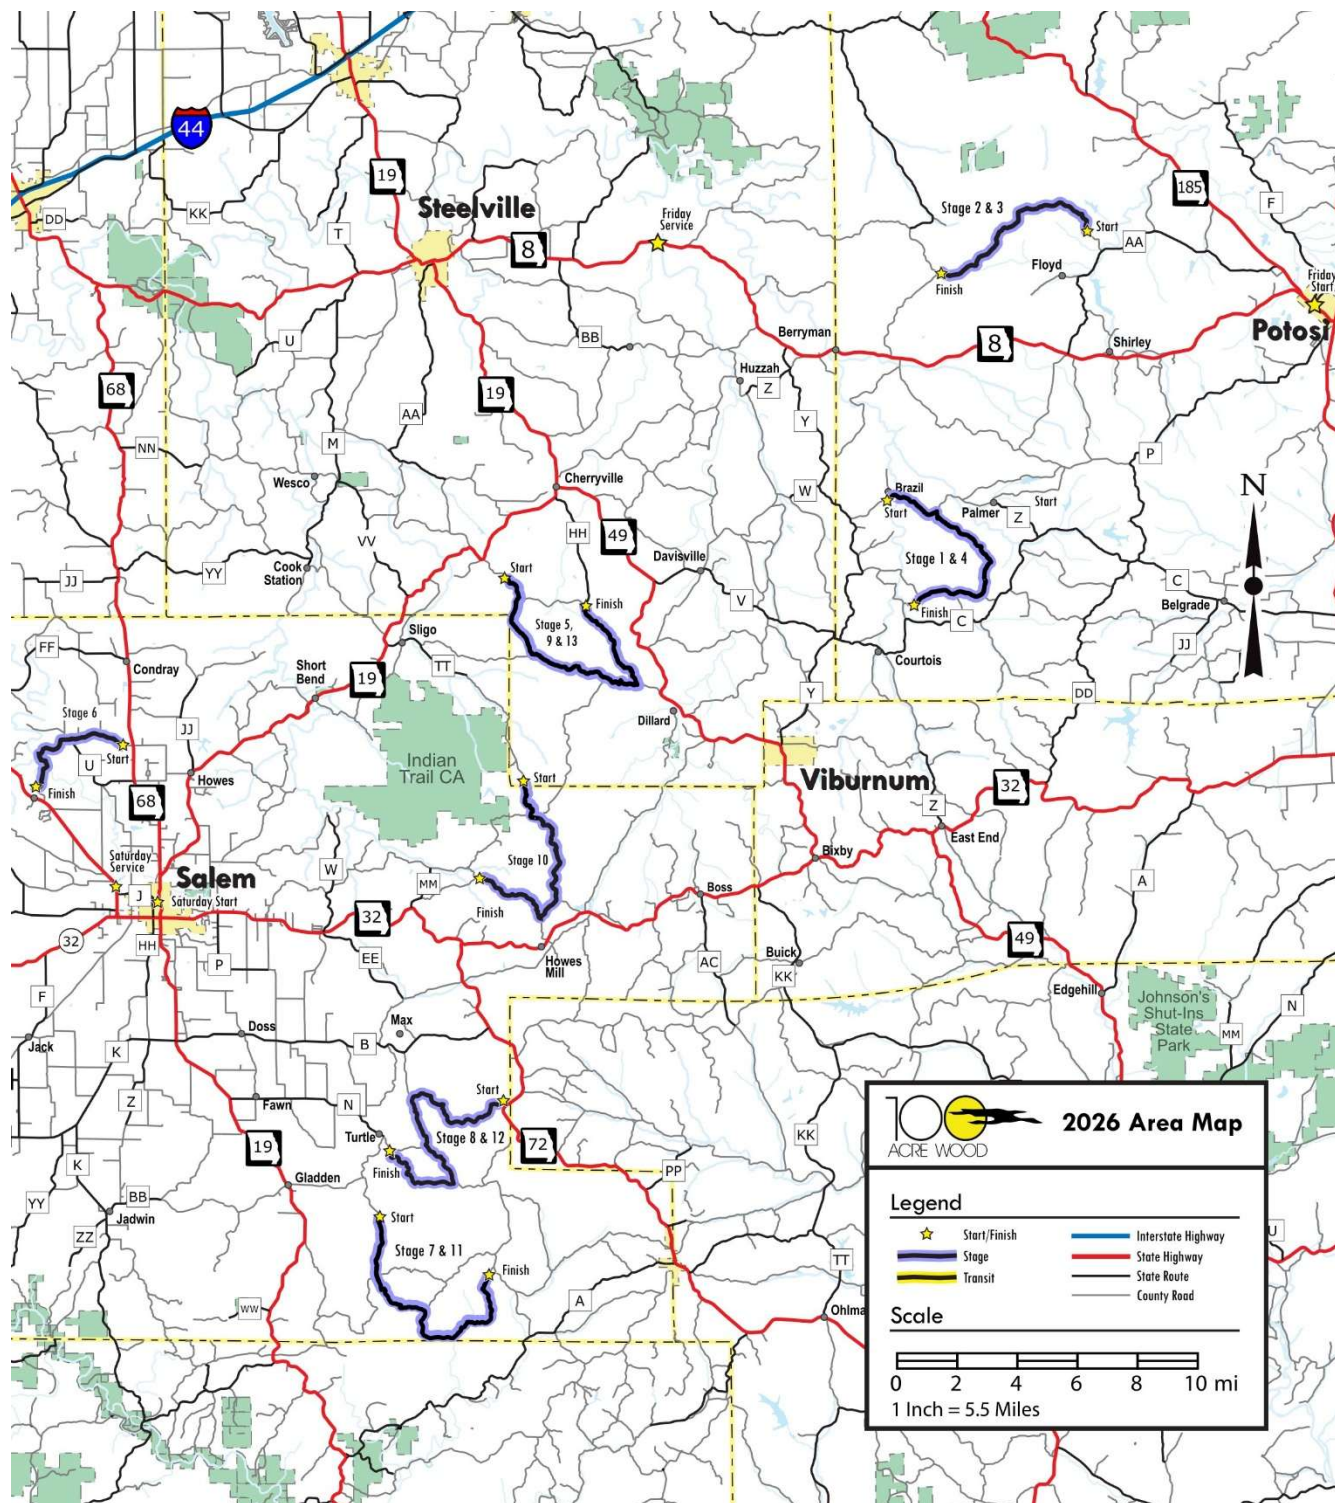

2026 Rally in the 100 Acre Wood

Area Map: Overview of Stages

2026 Rally in the 100 Acre Wood

SS #1 & 4 Hazel Creek

Distance: 8.74 miles

2026 Rally in the 100 Acre Wood

SS #2 & 3 Floyd Tower

Distance: 7.28 miles

2026 Rally in the 100 Acre Wood

SS #5, 9, & 13 KP to Ollie Long

Distance: 12.28 miles

2026 Rally in the 100 Acre Wood

SS #6 Deep Ford

Distance: 4.47 miles

2026 Rally in the 100 Acre Wood

SS #7 & 11 Loop Southern 5600

Distance: 10.71 miles

2026 Rally in the 100 Acre Wood

SS #8 & 12 Nova Scotia South

Distance: 10.96 miles