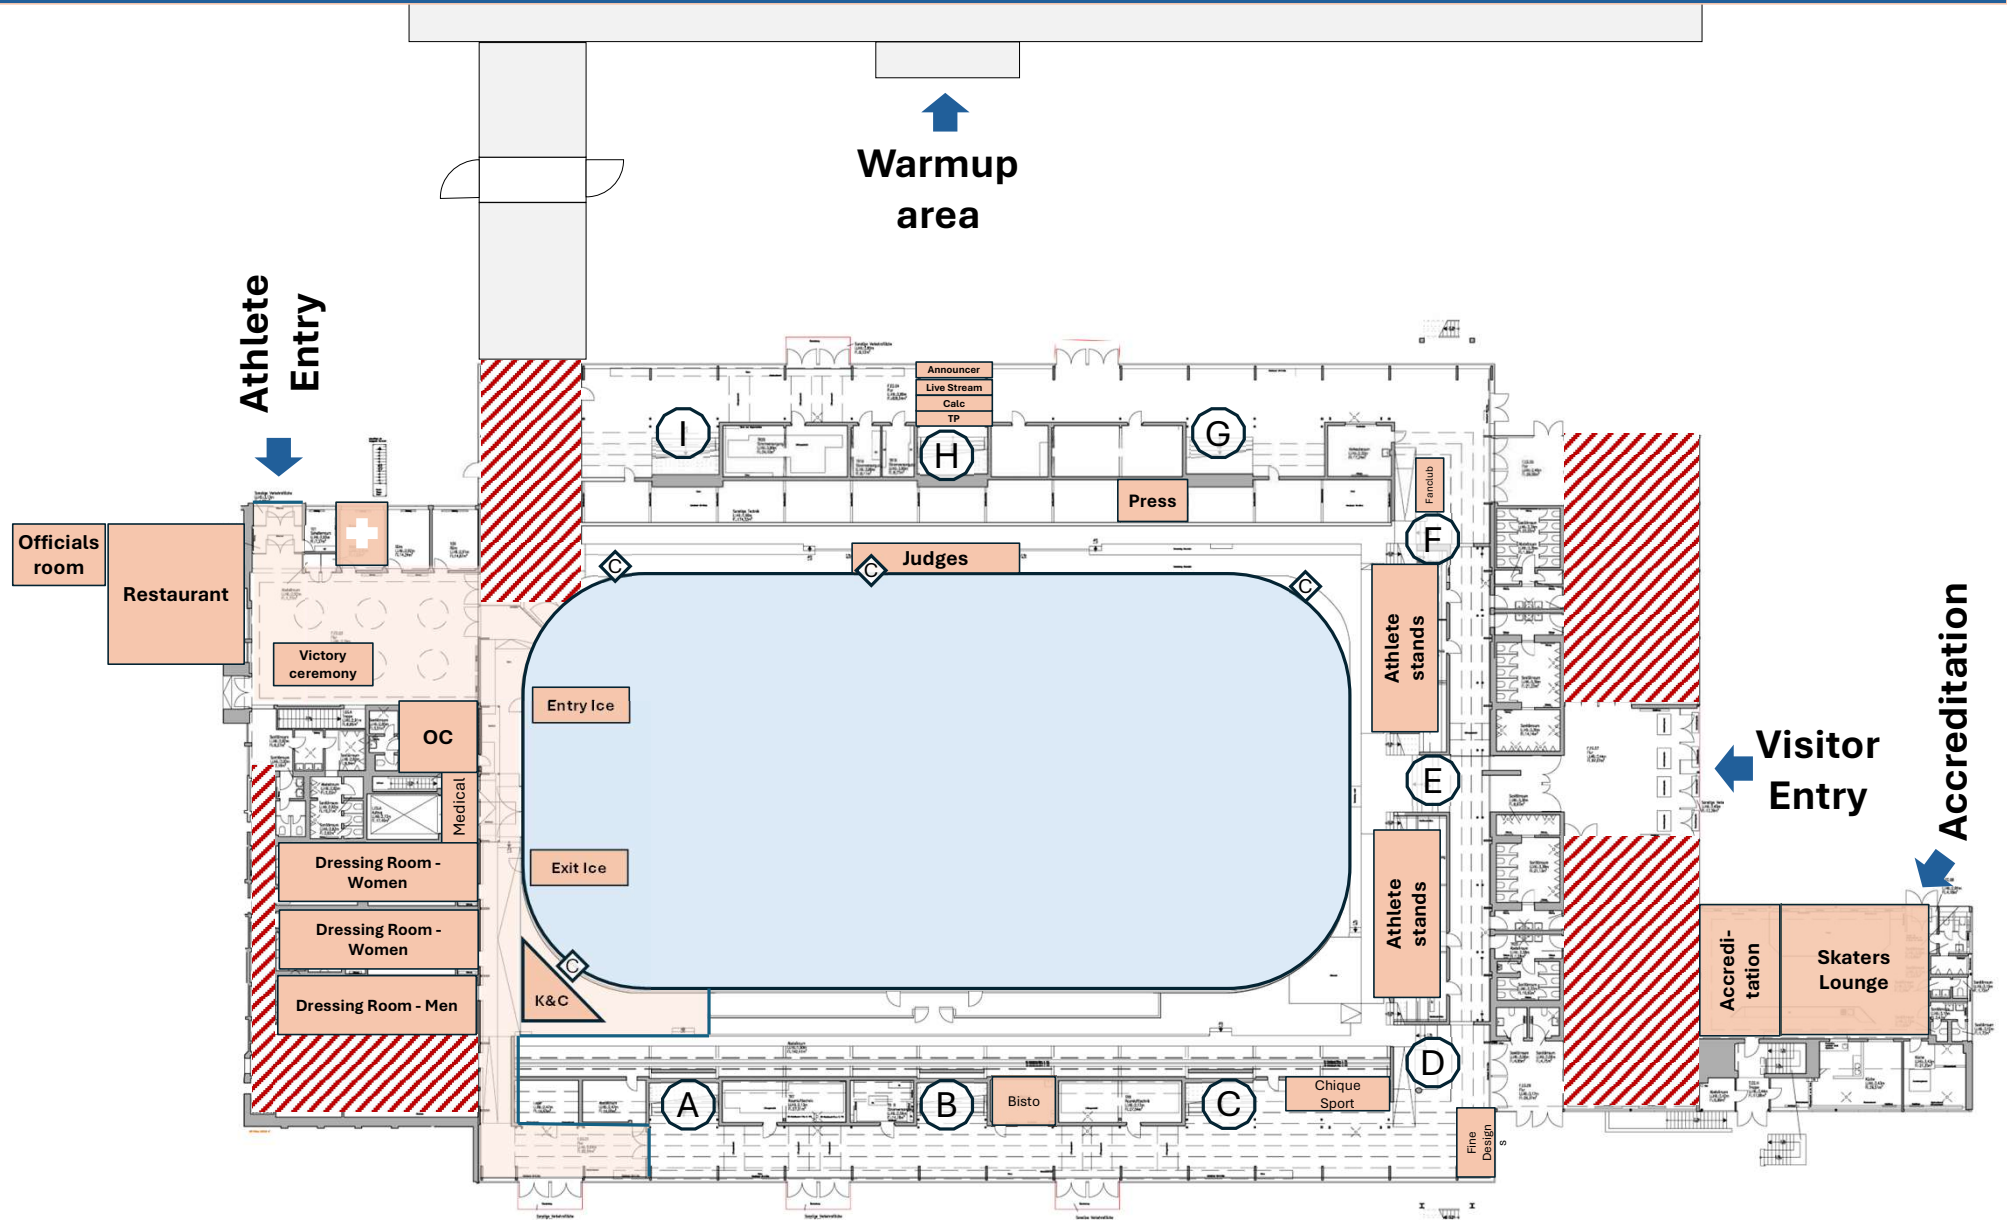

Main rink map | Sportforum Berlin | Wellblechpalast

Legend

Athlete Area

Restricted area