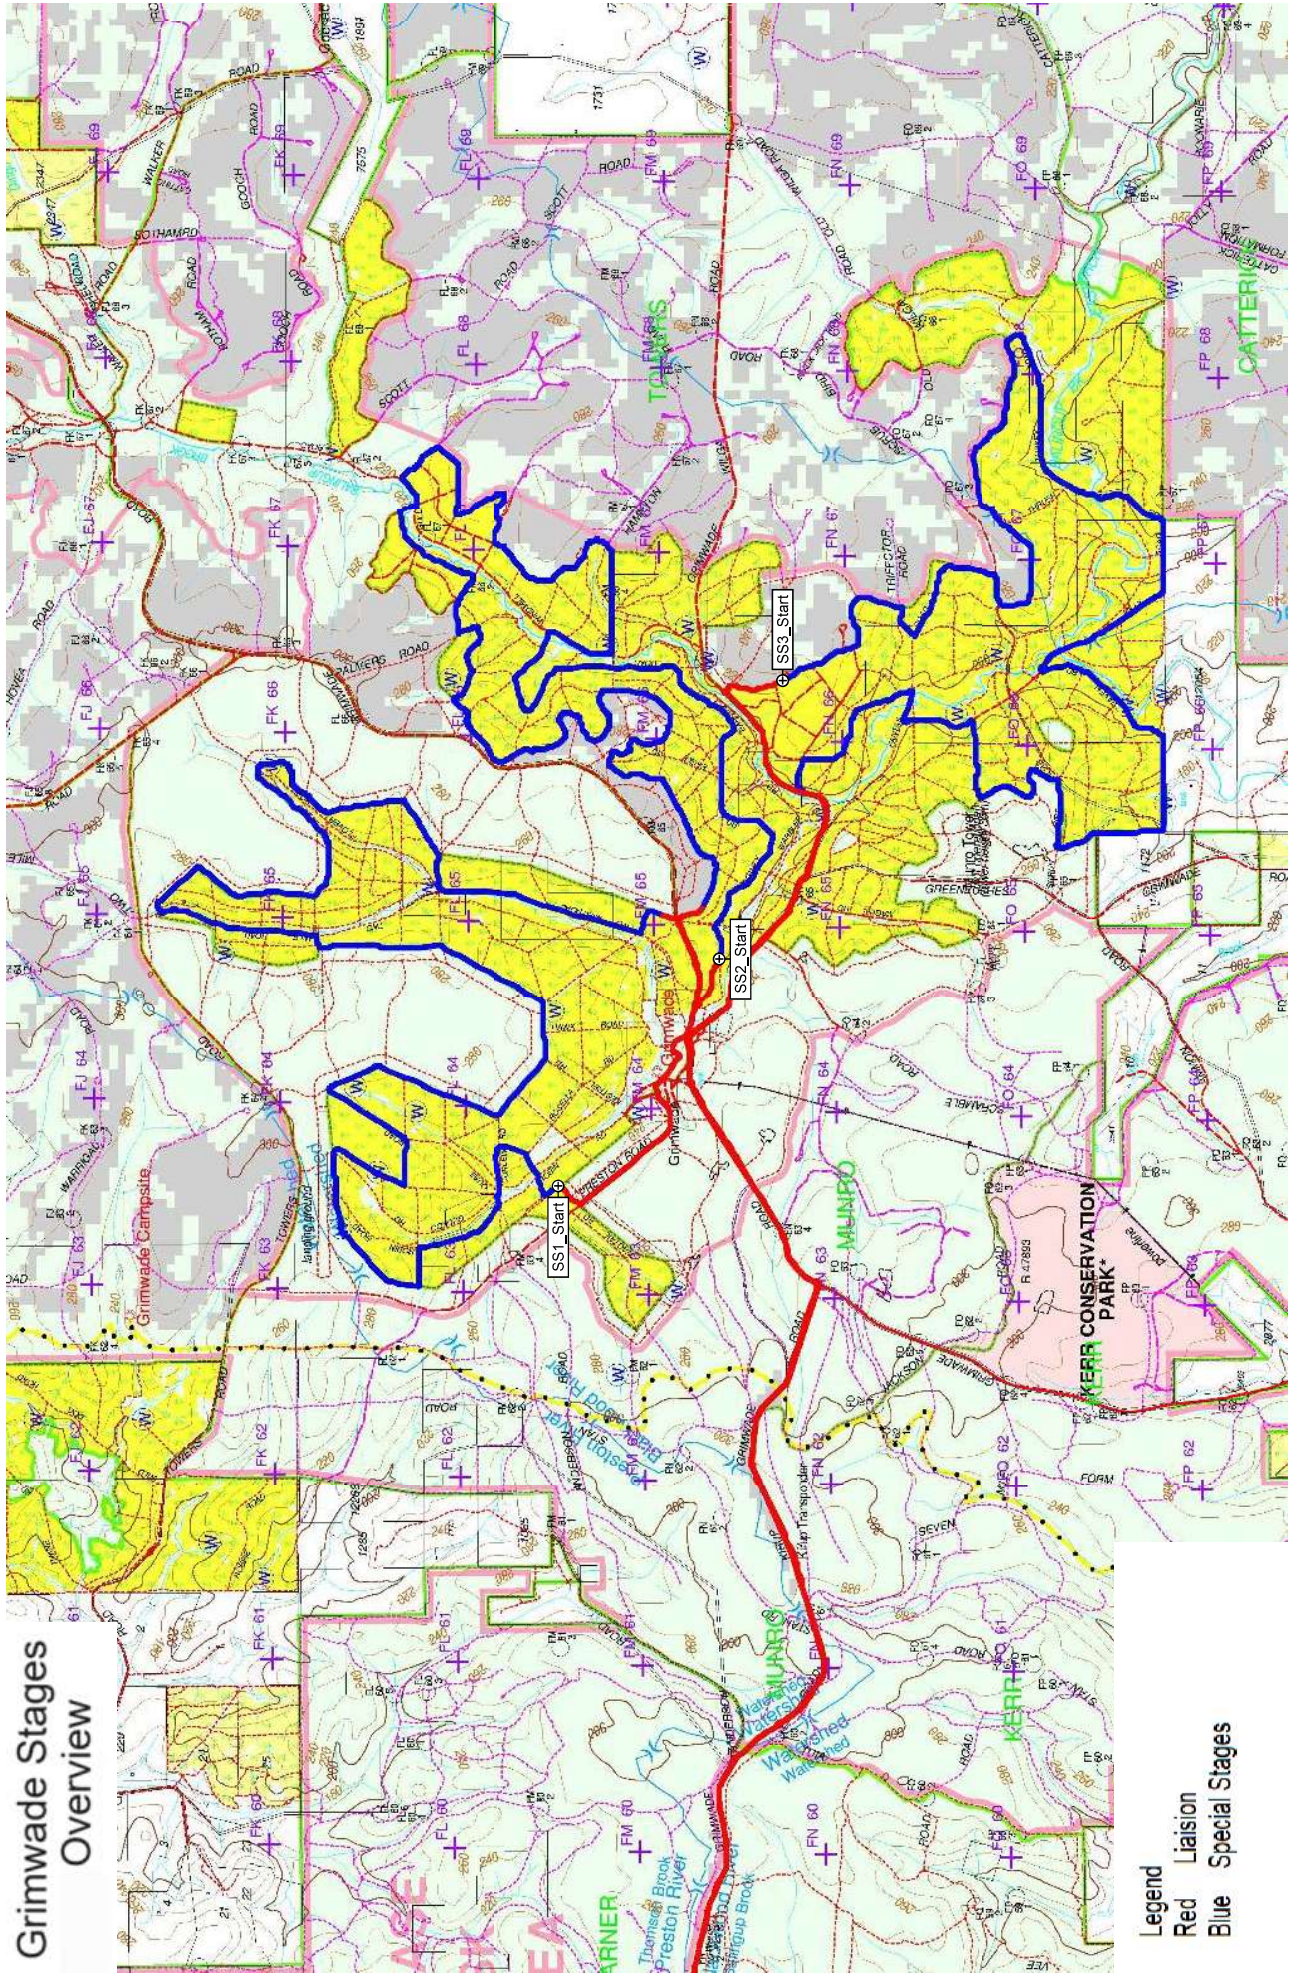

Grimwade Stages Overview

- Legend
- Red Liaison
- Blue Special Stages