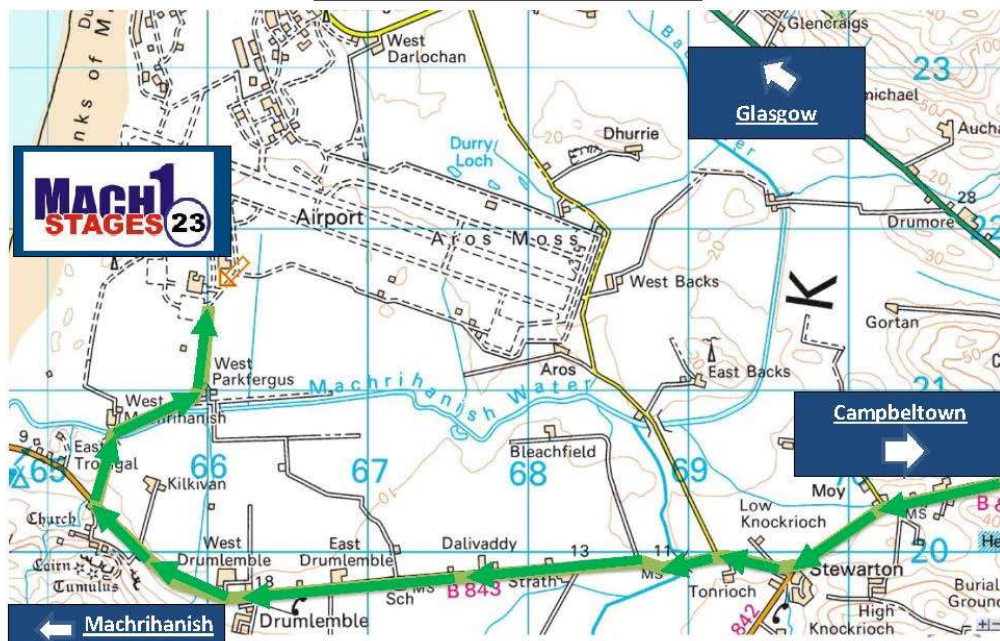

## Alternative Access to Venue

The Main Gate will be locked at 9:00am on Saturday 8<sup>th</sup> and at 7:30am on Sunday 9<sup>th</sup> May.

Alternative access to the venue will be by the Spectator entrance as shown in the map below.

Please ensure that you display your event pass on any vehicle using the entrance to ensure you are not charged for access.

### SPECTATOR ACCESS MAP

**FOLLOW THE GREEN ARROWS FROM CAMPBELTOWN**