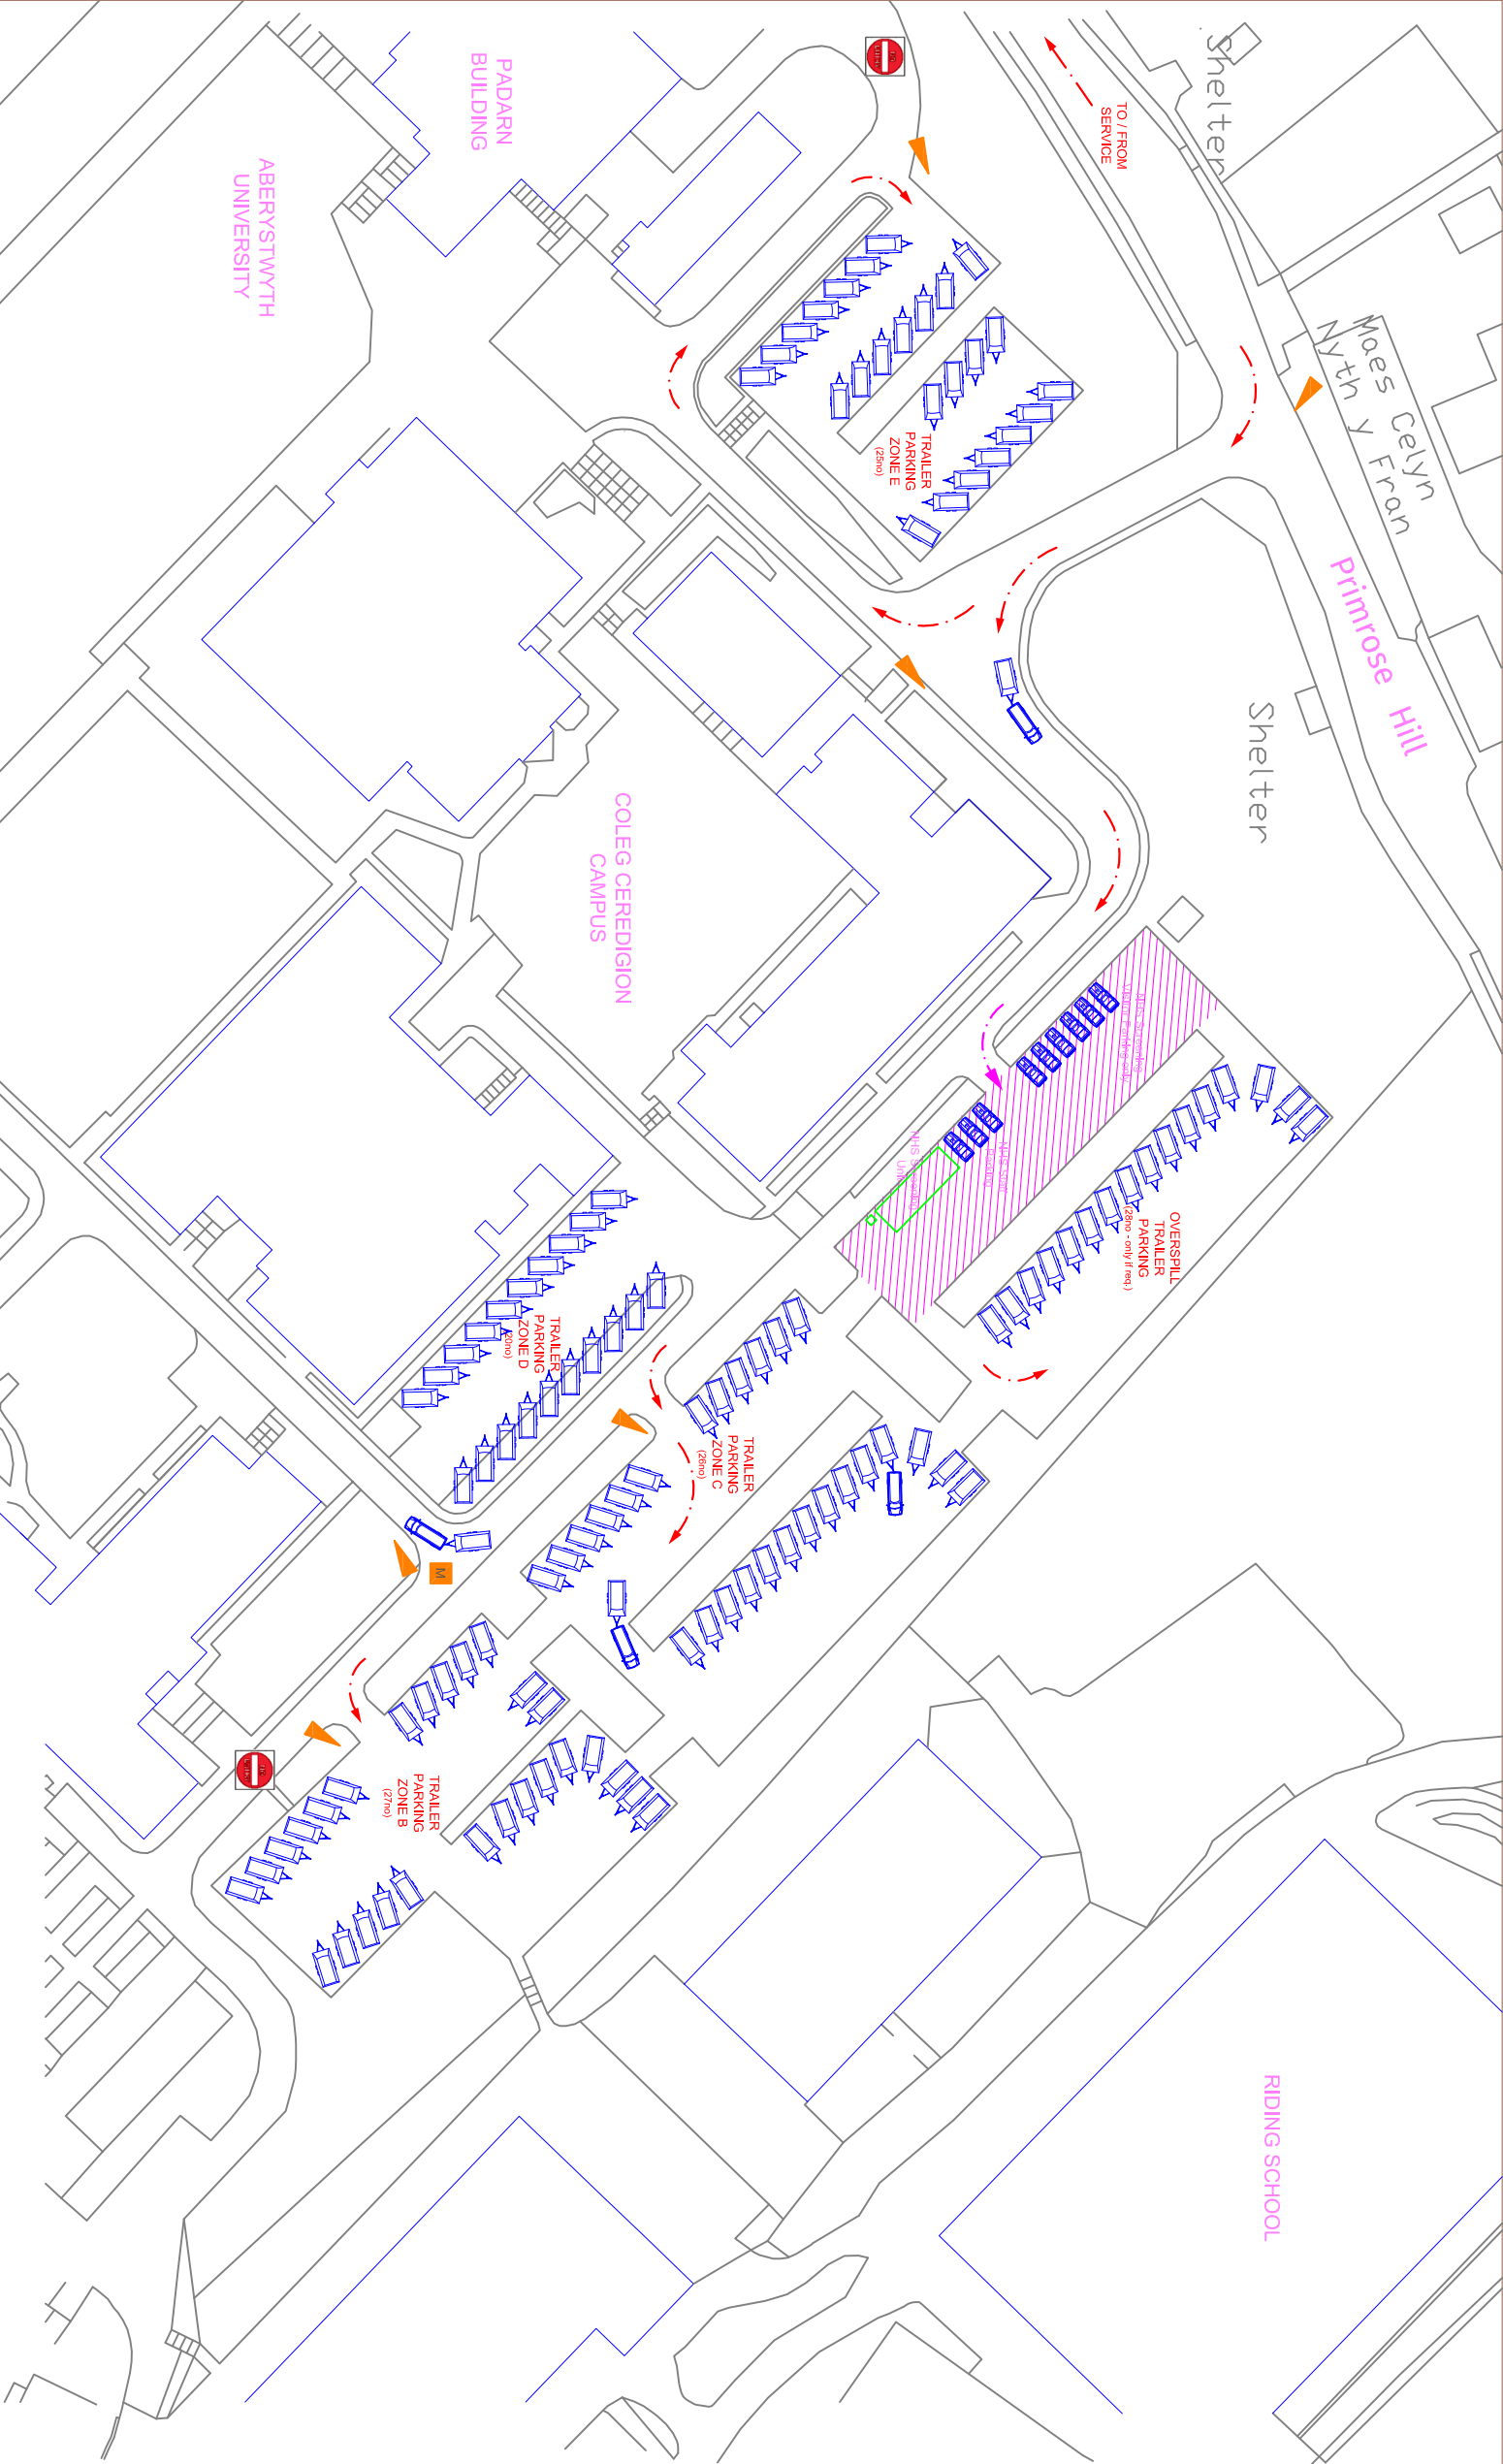

[what3words///galloping.tolls.skills](#)

The facility will close promptly at 22:00 each night.
(PDF map attached)

(Aber University / Coleg Ceredigion Campus, SY23 3BP - Thursday 29th Aug - Sun 1st Sept) - what3words ///galloping.tolls.skills

Trailer Park

-  Service Vehicle routes
-  Marshal
-  Restricted Access
(NHS Screening Staff & Visitors only generally)
-  No access to Service Vehicles
-  Parking to commence at Zone A through to Zone D

REV B - Further parking indicated at Southern side of site.

REV A - Potential overspill parking indicated (in Green)