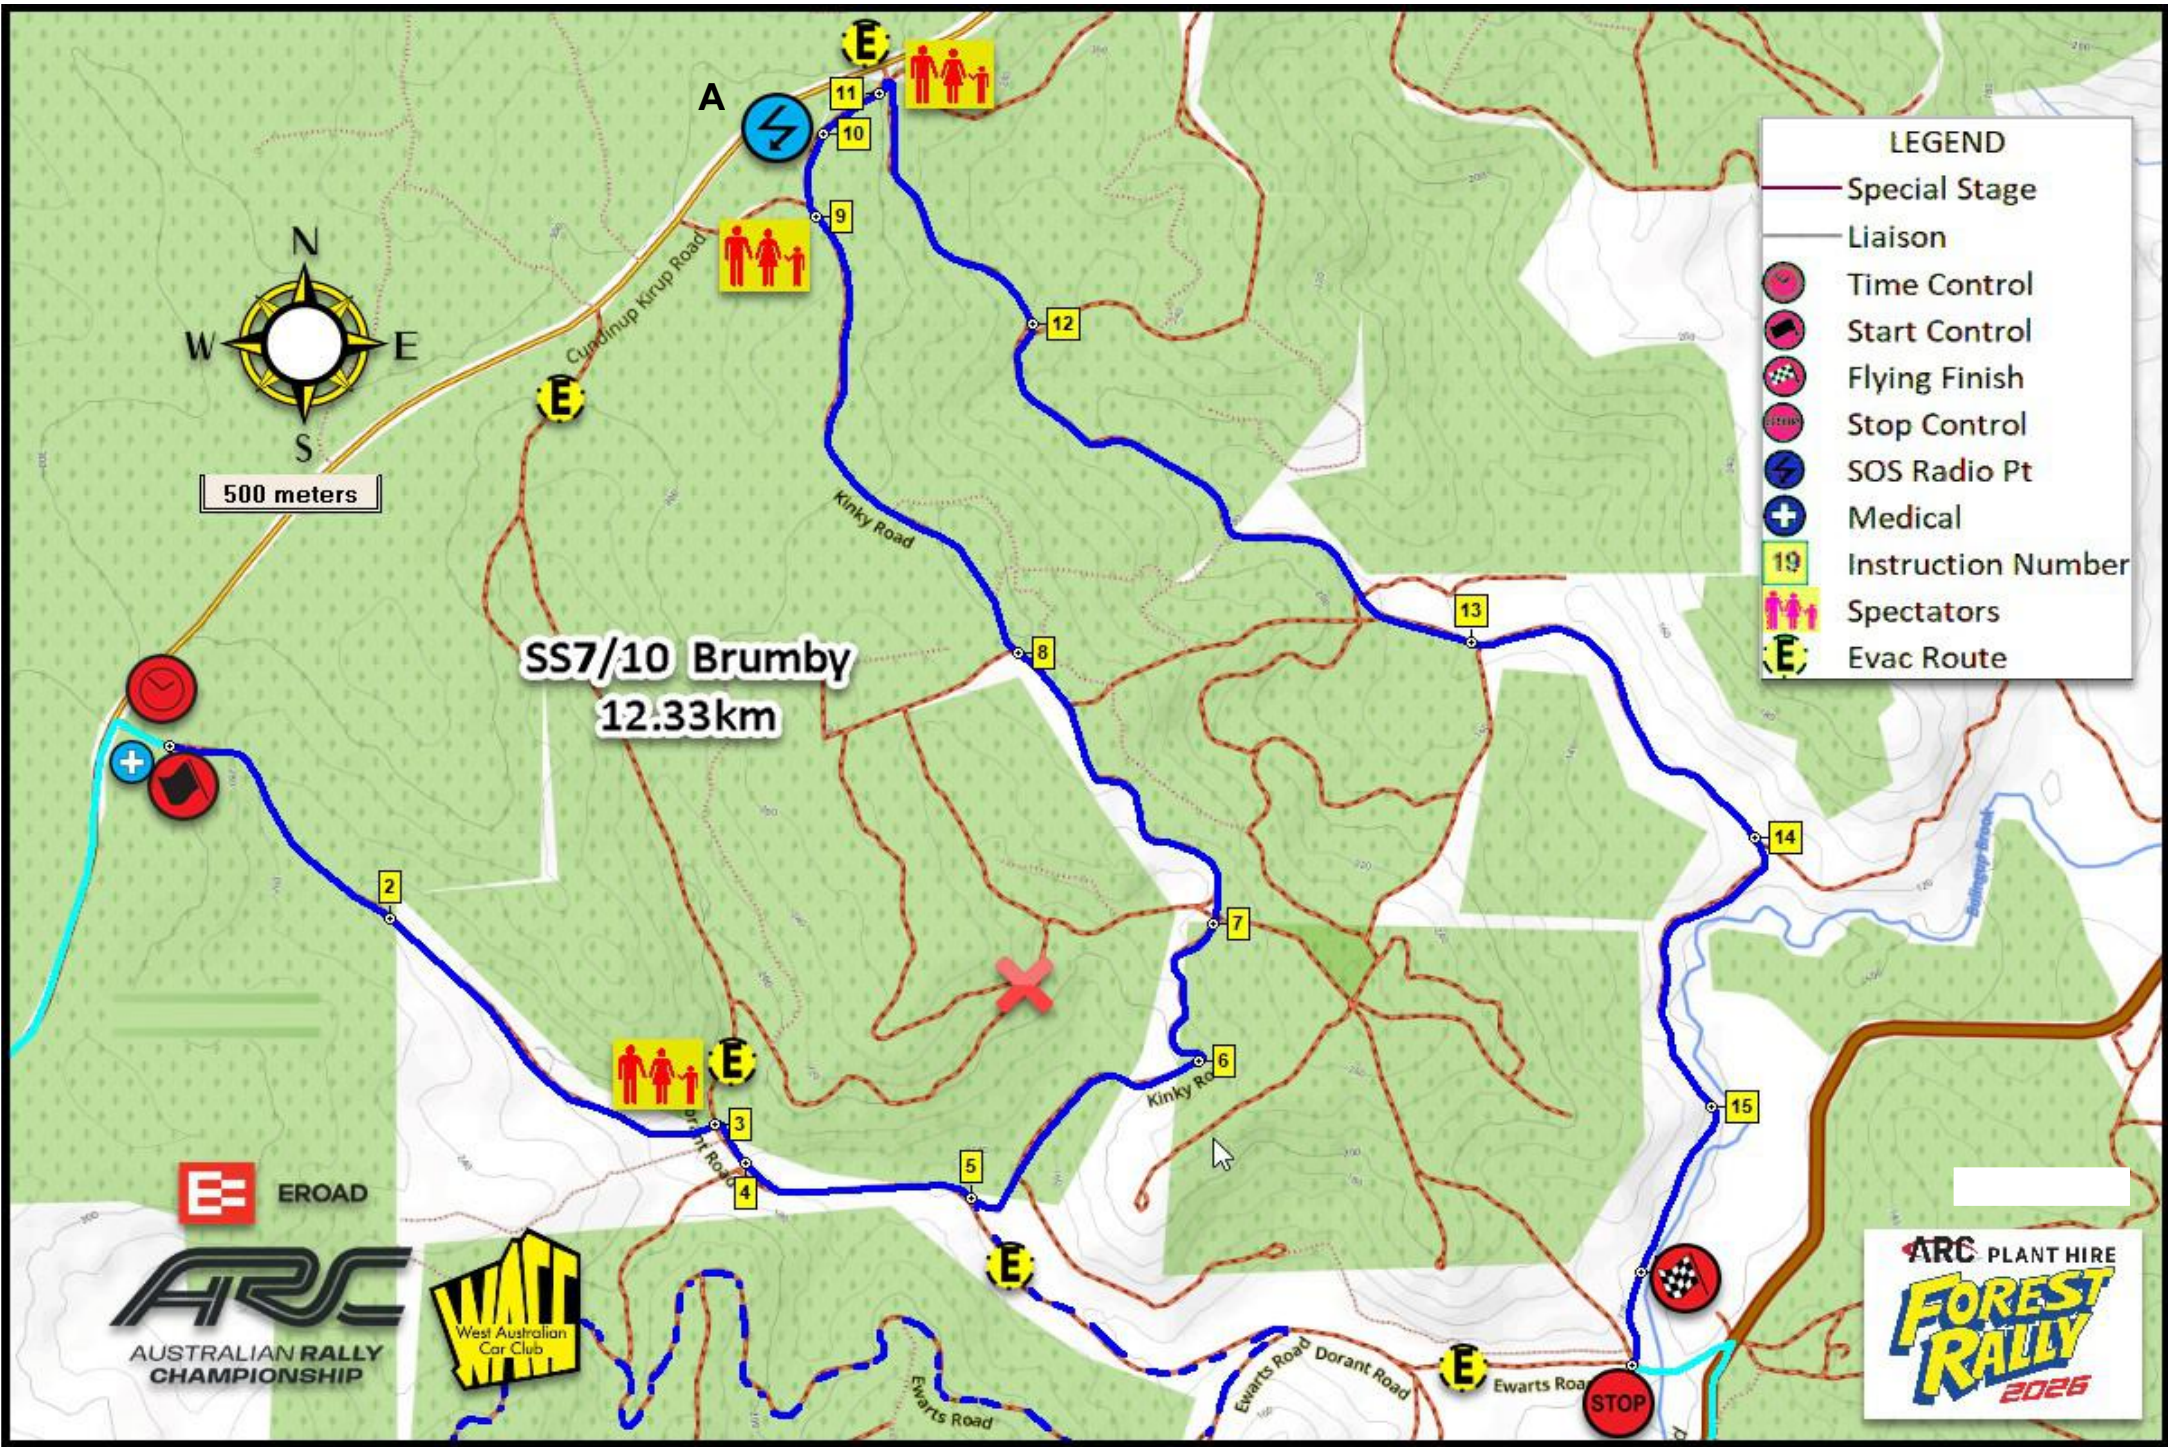

SS7/10 Brumby
12.33km

LEGEND

- Special Stage
- Liaison
- Time Control
- Start Control
- Flying Finish
- Stop Control
- SOS Radio Pt
- Medical
- Instruction Number
- Spectators
- Evac Route

EROAD

ARC
AUSTRALIAN RALLY CHAMPIONSHIP

WACC
West Australian Car Club

ARC PLANT HIRE

FOREST RALLY
2026