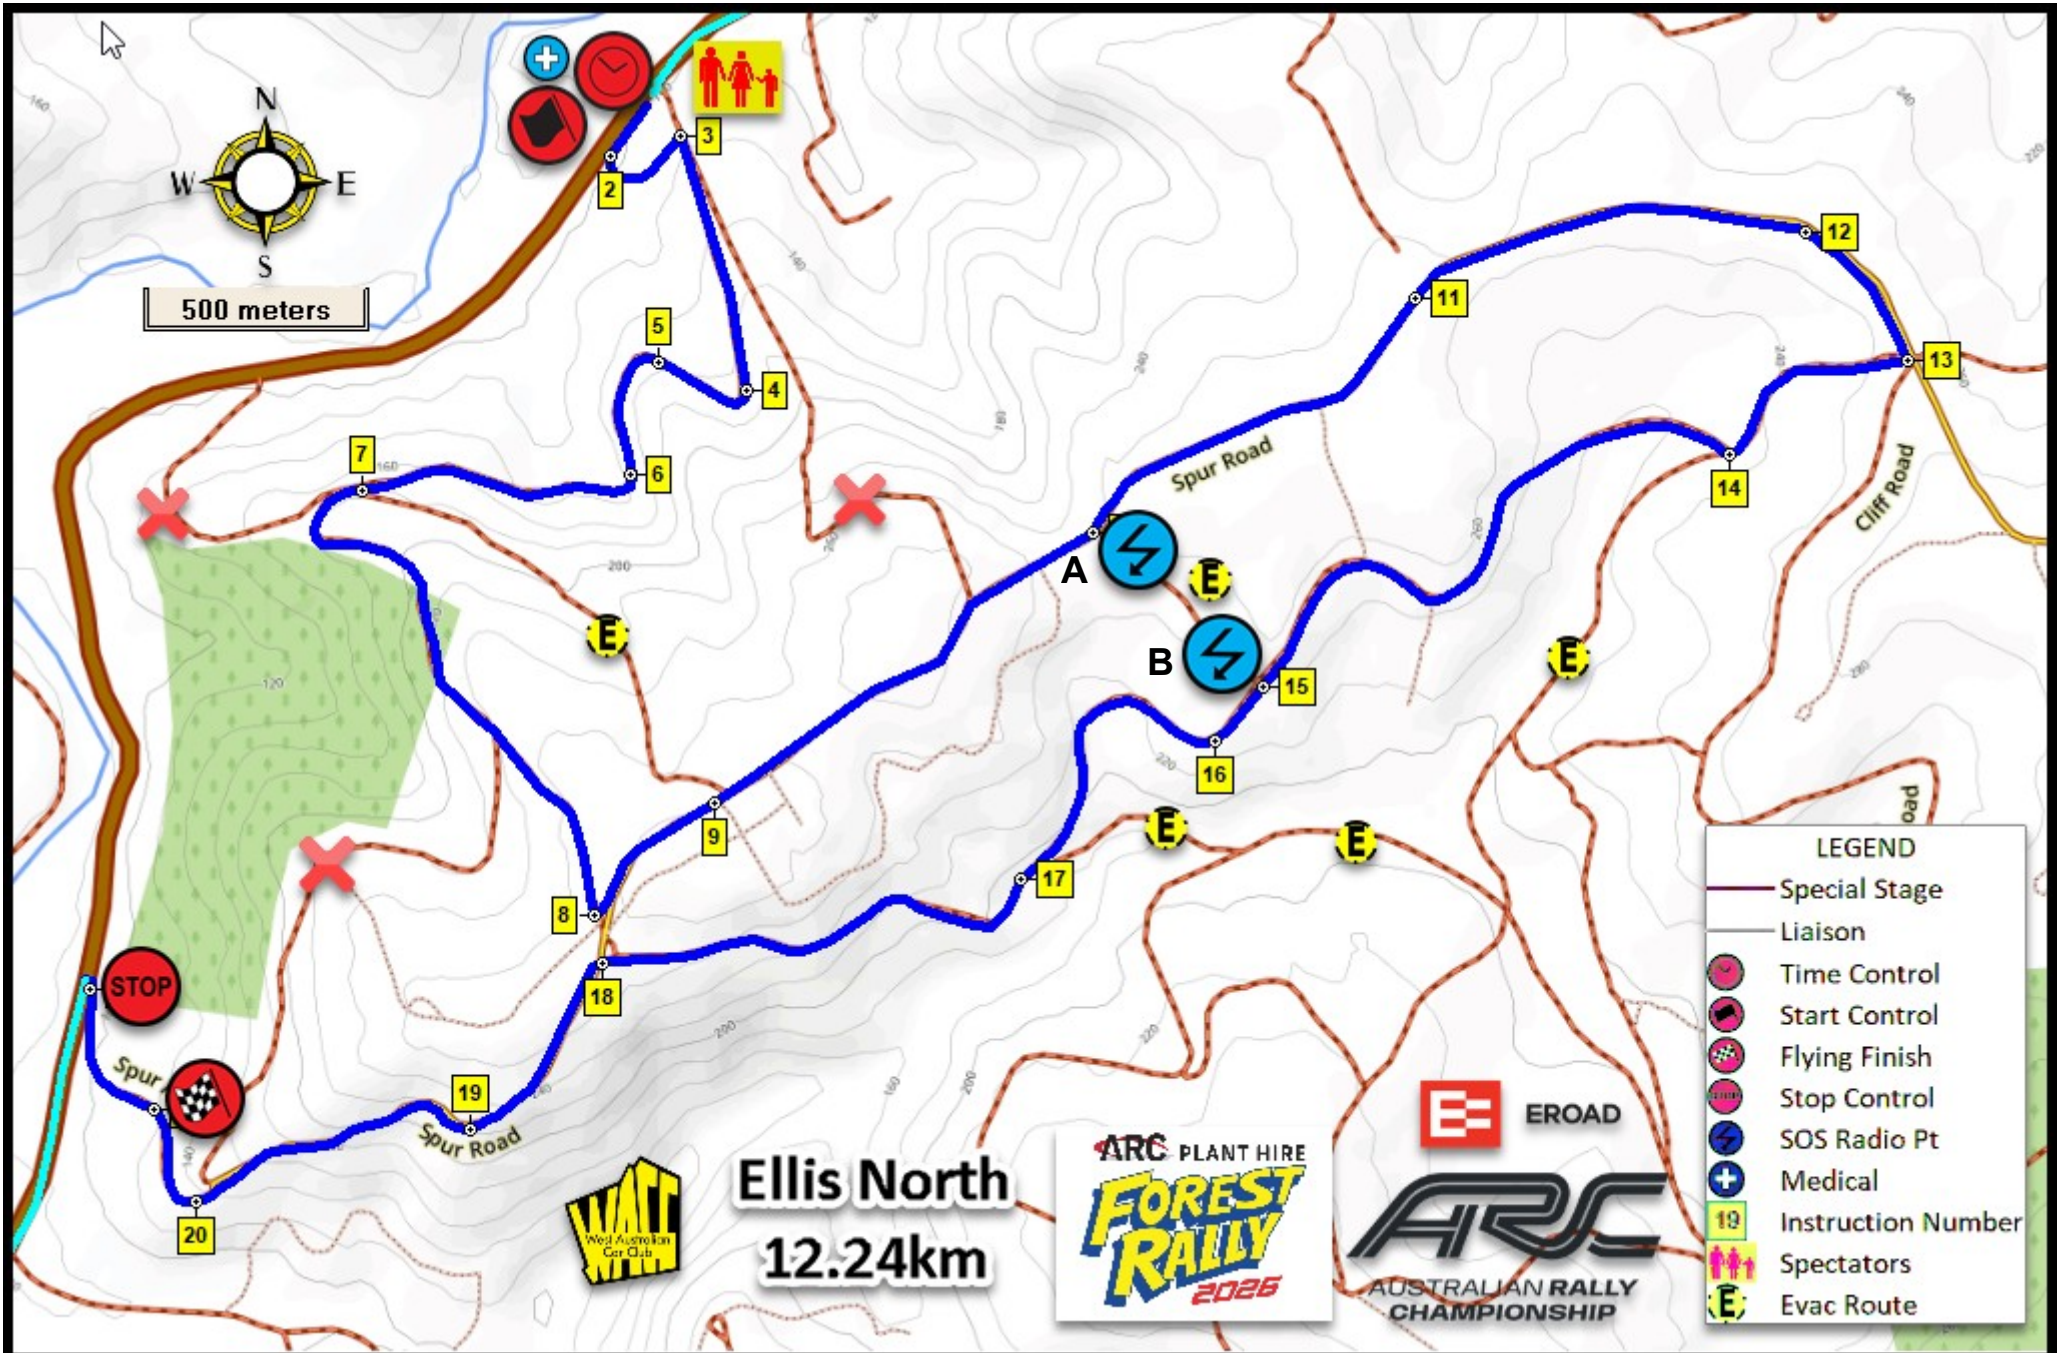

- LEGEND**
- Special Stage
 - Liaison
 - Time Control
 - Start Control
 - Flying Finish
 - Stop Control
 - SOS Radio Pt
 - Medical
 - Instruction Number
 - Spectators
 - Evac Route

LEGEND

- Special Stage
- Liaison
- Time Control
- Start Control
- Flying Finish
- Stop Control
- SOS Radio Pt
- Medical
- 19 Instruction Number
- Spectators
- Evac Route

SS2/5 Ellis South
17.24km

SS7/10 Brumby
12.33km

LEGEND

- Special Stage
- Liaison
- Time Control
- Start Control
- Flying Finish
- Stop Control
- SOS Radio Pt
- Medical
- Instruction Number
- Spectators
- Evac Route

LEGEND

- Special Stage
- Liaison
- Time Control
- Start Control
- Flying Finish
- Stop Control
- SOS Radio Pt
- Medical
- 19 Instruction Number
- Spectators
- Evac Route

LEGEND

	Special Stage
	Liaison
	Time Control
	Start Control
	Flying Finish
	Stop Control
	SOS Radio Pt
	Medical
	Instruction Number
	Spectators
	Evac Route

Ellis North
12.24km