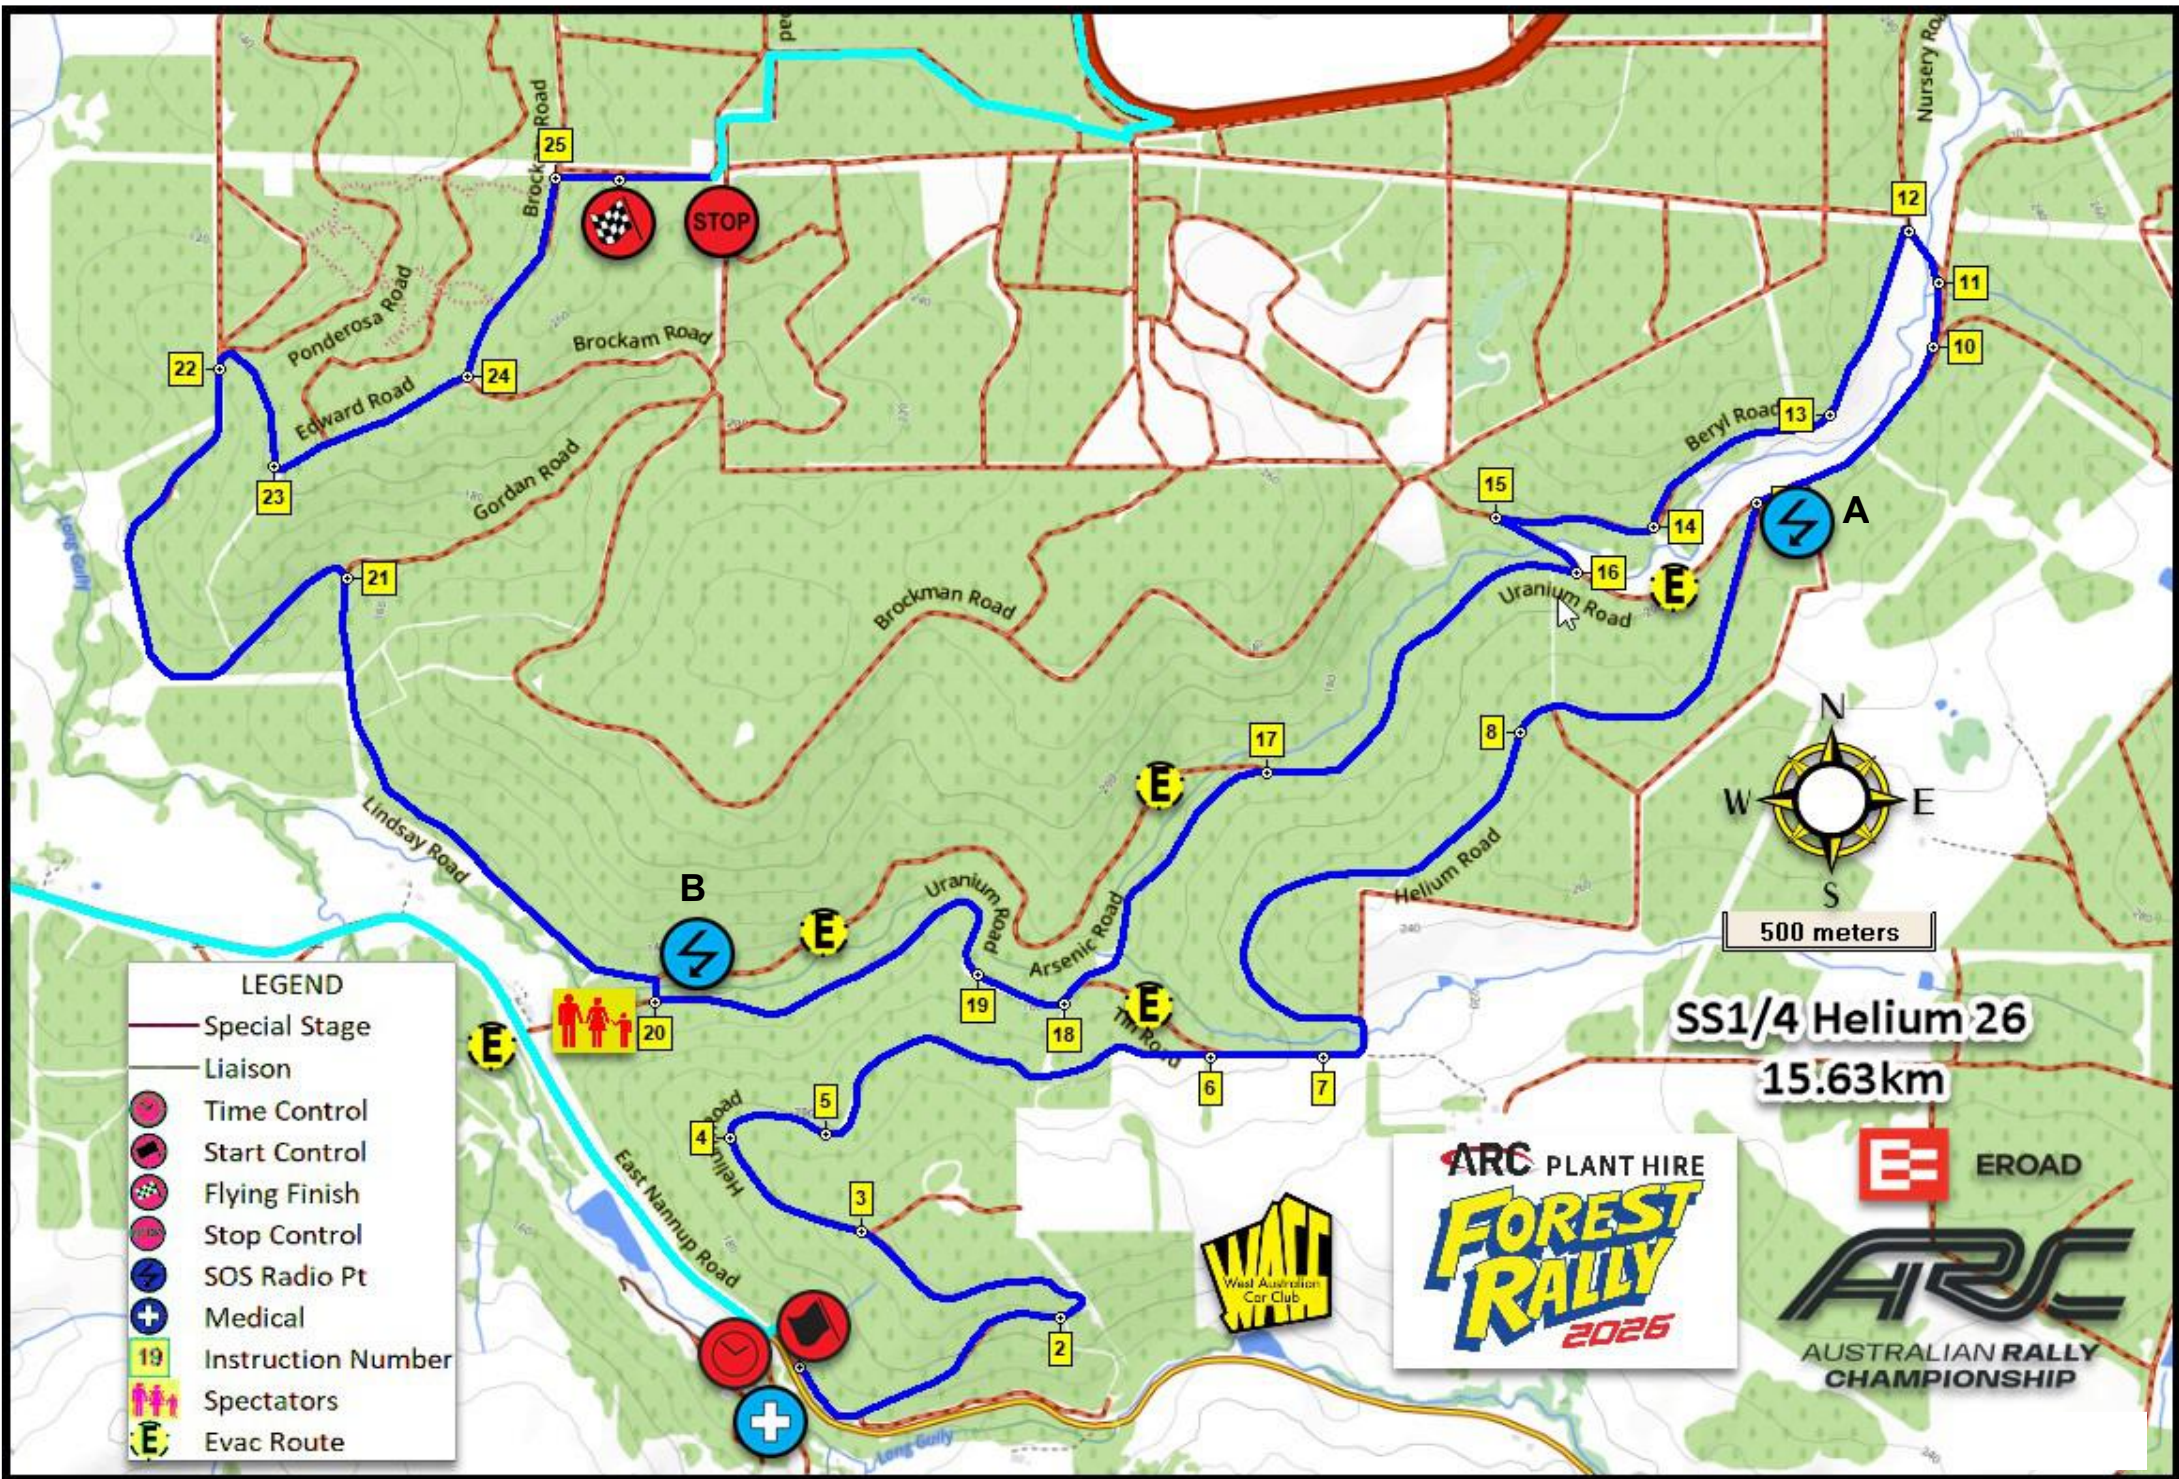

VEROAD

ARC

AUSTRALIAN RALLY CHAMPIONSHIP

ARC PLANT HIRE

FOREST RALLY 2026

Overview Map

5 kms

SS1/4 Helium 26
15.63km

- LEGEND**
- Special Stage
 - Liaison
 - Time Control
 - Start Control
 - Flying Finish
 - Stop Control
 - SOS Radio Pt
 - Medical
 - Instruction Number
 - Spectators
 - Evac Route

LEGEND

- Special Stage
- Liaison
- Time Control
- Start Control
- Flying Finish
- Stop Control
- SOS Radio Pt
- Medical
- 19 Instruction Number
- Spectators
- Evac Route

SS2/5 Ellis South
17.24km

SS7/10 Brumby
12.33km

LEGEND

- Special Stage
- Liaison
- Time Control
- Start Control
- Flying Finish
- Stop Control
- SOS Radio Pt
- Medical
- Instruction Number
- Spectators
- Evac Route

Ellis North
12.24km