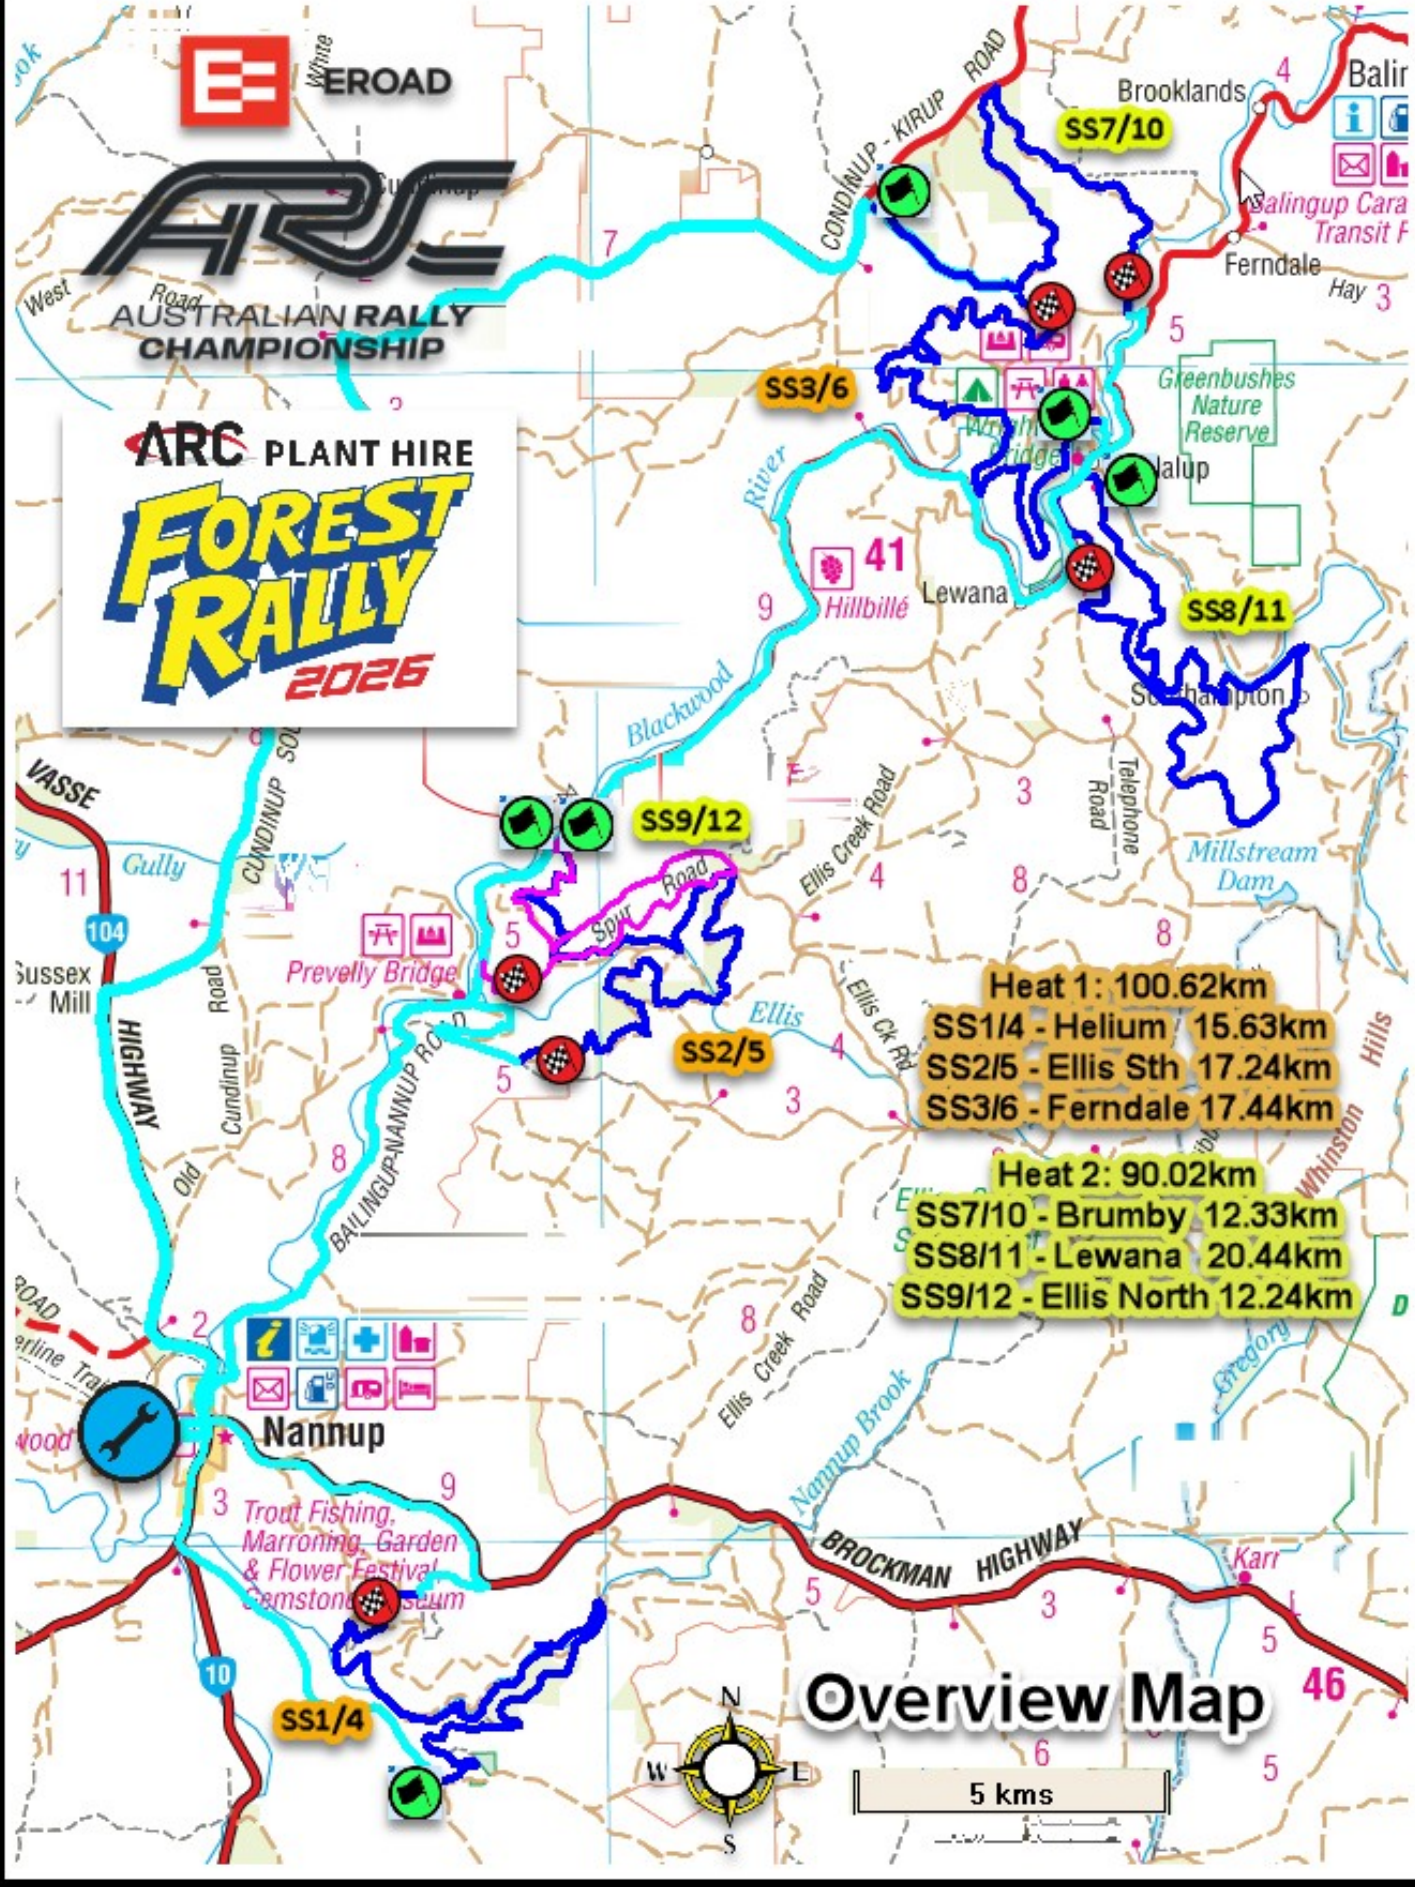

VEROAD

ARC

AUSTRALIAN RALLY CHAMPIONSHIP

ARC PLANT HIRE

FOREST RALLY 2026

Overview Map

5 kms

SS1/4 Helium 26
15.63km

- LEGEND**
- Special Stage
 - Liaison
 - Time Control
 - Start Control
 - Flying Finish
 - Stop Control
 - SOS Radio Pt
 - Medical
 - Instruction Number
 - Spectators
 - Evac Route

LEGEND

- Special Stage
- Liaison
- Time Control
- Start Control
- Flying Finish
- Stop Control
- SOS Radio Pt
- Medical
- 19 Instruction Number
- Spectators
- Evac Route

SS2/5 Ellis South
17.24km

SS7/10 Brumby
12.33km

LEGEND

- Special Stage
- Liaison
- Time Control
- Start Control
- Flying Finish
- Stop Control
- SOS Radio Pt
- Medical
- Instruction Number
- Spectators
- Evac Route

Ellis North
12.24km