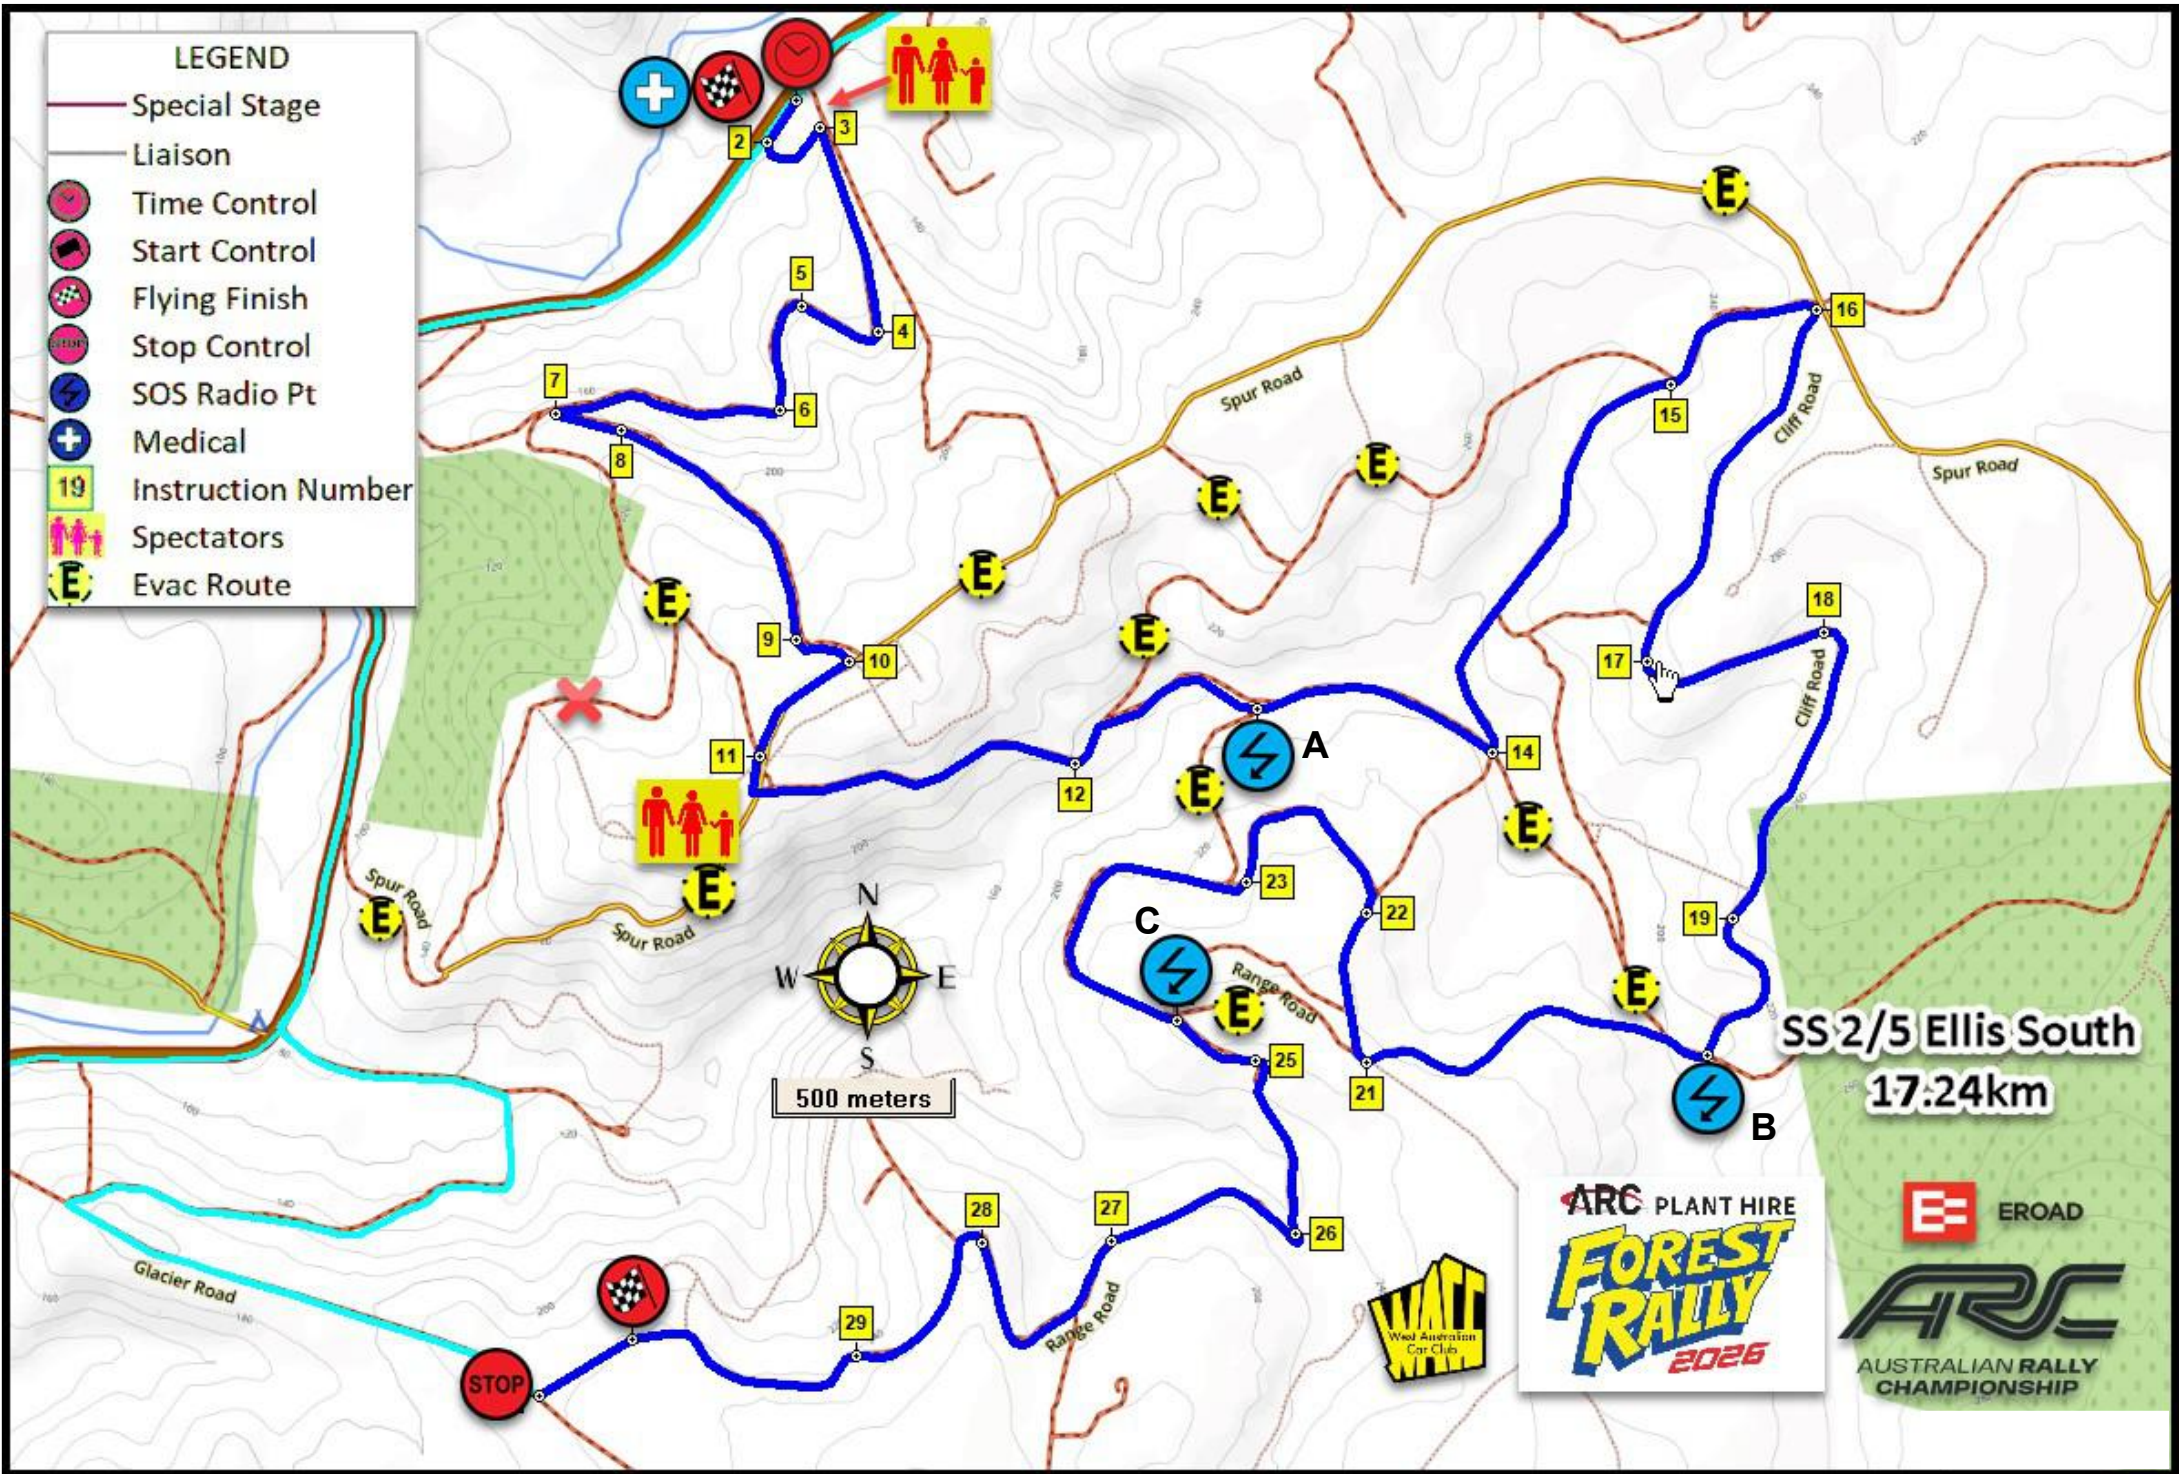

VEROAD

ARC

AUSTRALIAN RALLY CHAMPIONSHIP

ARC PLANT HIRE

FOREST RALLY 2026

Overview Map

5 kms

SS1/4 Helium 26
15.63km

- LEGEND**
- Special Stage
 - Liaison
 - Time Control
 - Start Control
 - Flying Finish
 - Stop Control
 - SOS Radio Pt
 - Medical
 - Instruction Number
 - Spectators
 - Evac Route

LEGEND

- Special Stage
- Liaison
- Time Control
- Start Control
- Flying Finish
- Stop Control
- SOS Radio Pt
- Medical
- 19 Instruction Number
- Spectators
- Evac Route

SS2/5 Ellis South
17.24km

SS7/10 Brumby
12.33km

LEGEND

- Special Stage
- Liaison
- Time Control
- Start Control
- Flying Finish
- Stop Control
- SOS Radio Pt
- Medical
- Instruction Number
- Spectators
- Evac Route

LEGEND

- Special Stage
- Liaison
- Time Control
- Start Control
- Flying Finish
- Stop Control
- SOS Radio Pt
- Medical
- 19 Instruction Number
- Spectators
- Evac Route

LEGEND

	Special Stage
	Liaison
	Time Control
	Start Control
	Flying Finish
	Stop Control
	SOS Radio Pt
	Medical
	Instruction Number
	Spectators
	Evac Route