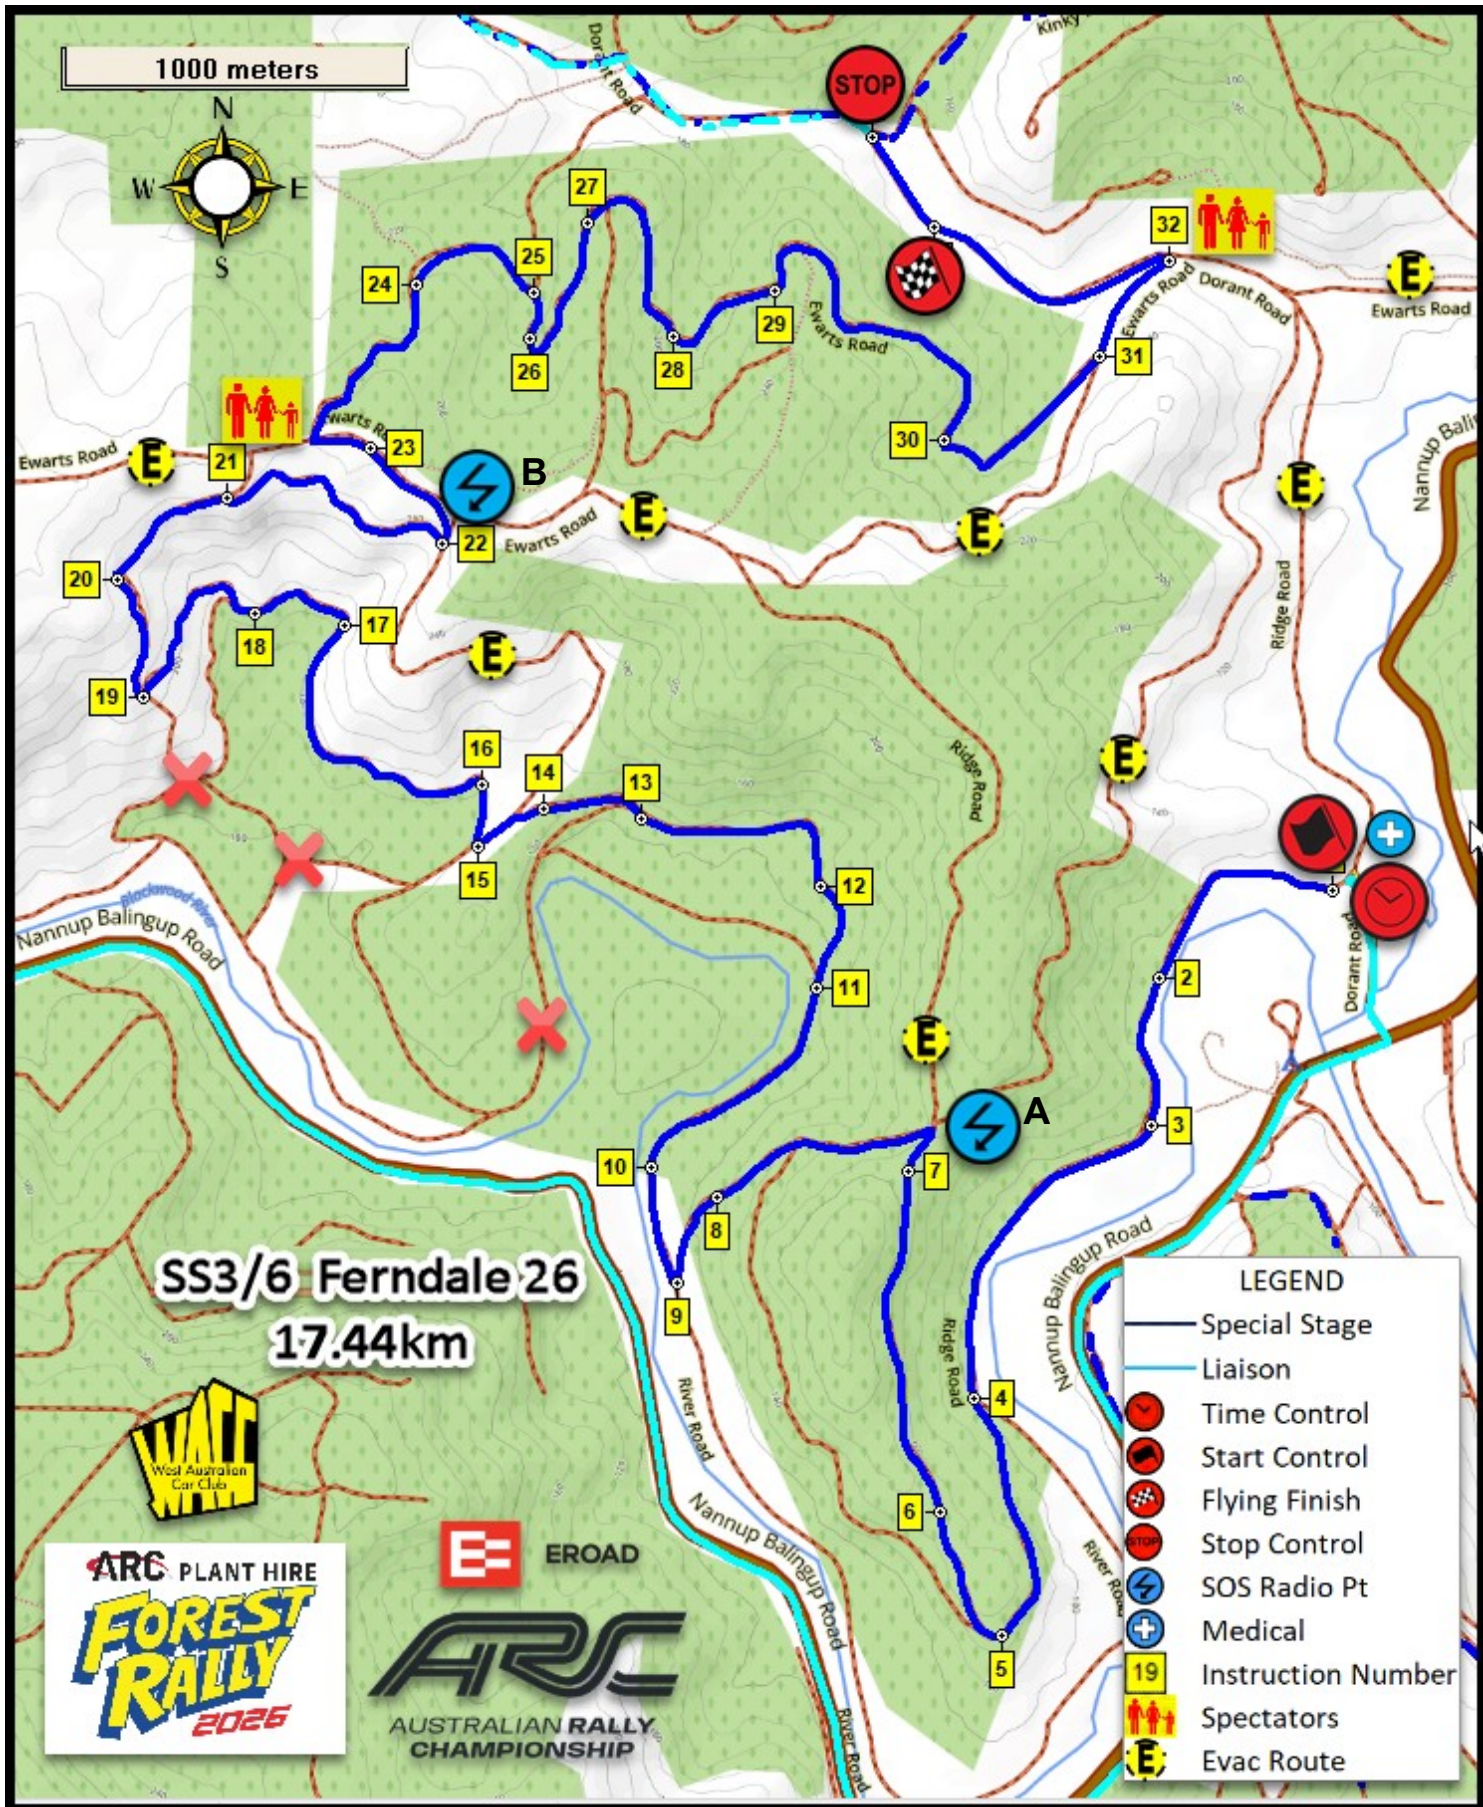

VEROAD

ARC

AUSTRALIAN RALLY CHAMPIONSHIP

ARC PLANT HIRE

FOREST RALLY 2026

Overview Map

5 kms

SS1/4 Helium 26
15.63km

- LEGEND**
- Special Stage
 - Liaison
 - Time Control
 - Start Control
 - Flying Finish
 - Stop Control
 - SOS Radio Pt
 - Medical
 - Instruction Number
 - Spectators
 - Evac Route

LEGEND

- Special Stage
- Liaison
- Time Control
- Start Control
- Flying Finish
- Stop Control
- SOS Radio Pt
- Medical
- 19 Instruction Number
- Spectators
- Evac Route

SS2/5 Ellis South
17.24km

SS7/10 Brumby
12.33km

LEGEND

- Special Stage
- Liaison
- Time Control
- Start Control
- Flying Finish
- Stop Control
- SOS Radio Pt
- Medical
- Instruction Number
- Spectators
- Evac Route

Ellis North
12.24km