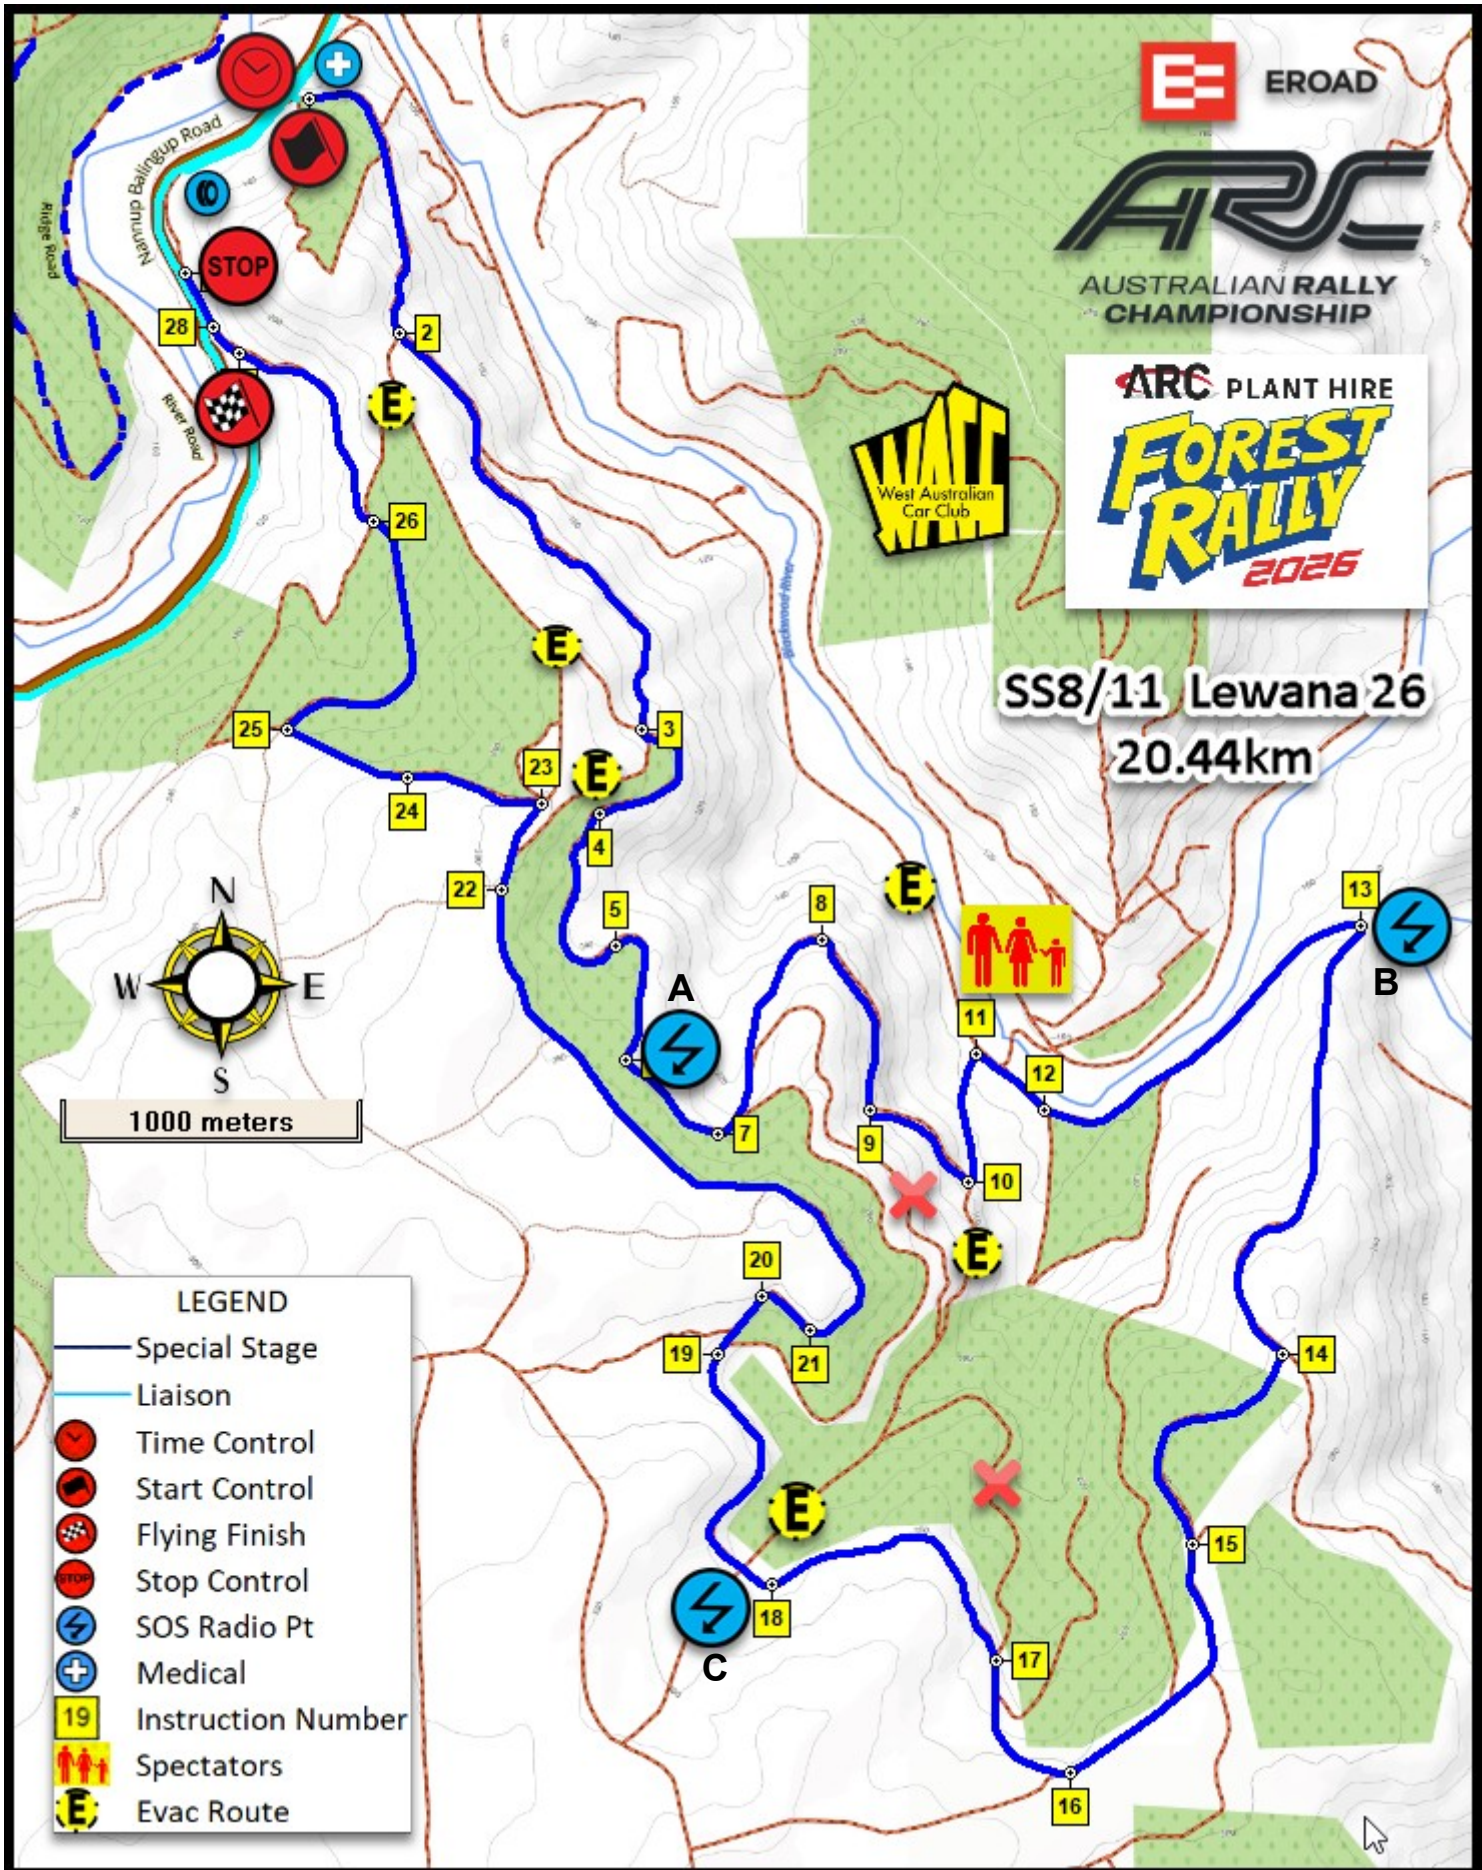

VEROAD

ARC

AUSTRALIAN RALLY CHAMPIONSHIP

ARC PLANT HIRE

FOREST RALLY 2026

Overview Map

5 kms

SS1/4 Helium 26
15.63km

SS2/5 Ellis South
17.24km

SS7/10 Brumby
12.33km

LEGEND

- Special Stage
- Liaison
- Time Control
- Start Control
- Flying Finish
- Stop Control
- SOS Radio Pt
- Medical
- Instruction Number
- Spectators
- Evac Route

LEGEND

- Special Stage
- Liaison
- Time Control
- Start Control
- Flying Finish
- Stop Control
- SOS Radio Pt
- Medical
- 19 Instruction Number
- Spectators
- Evac Route

LEGEND

	Special Stage
	Liaison
	Time Control
	Start Control
	Flying Finish
	Stop Control
	SOS Radio Pt
	Medical
	Instruction Number
	Spectators
	Evac Route

Ellis North
12.24km