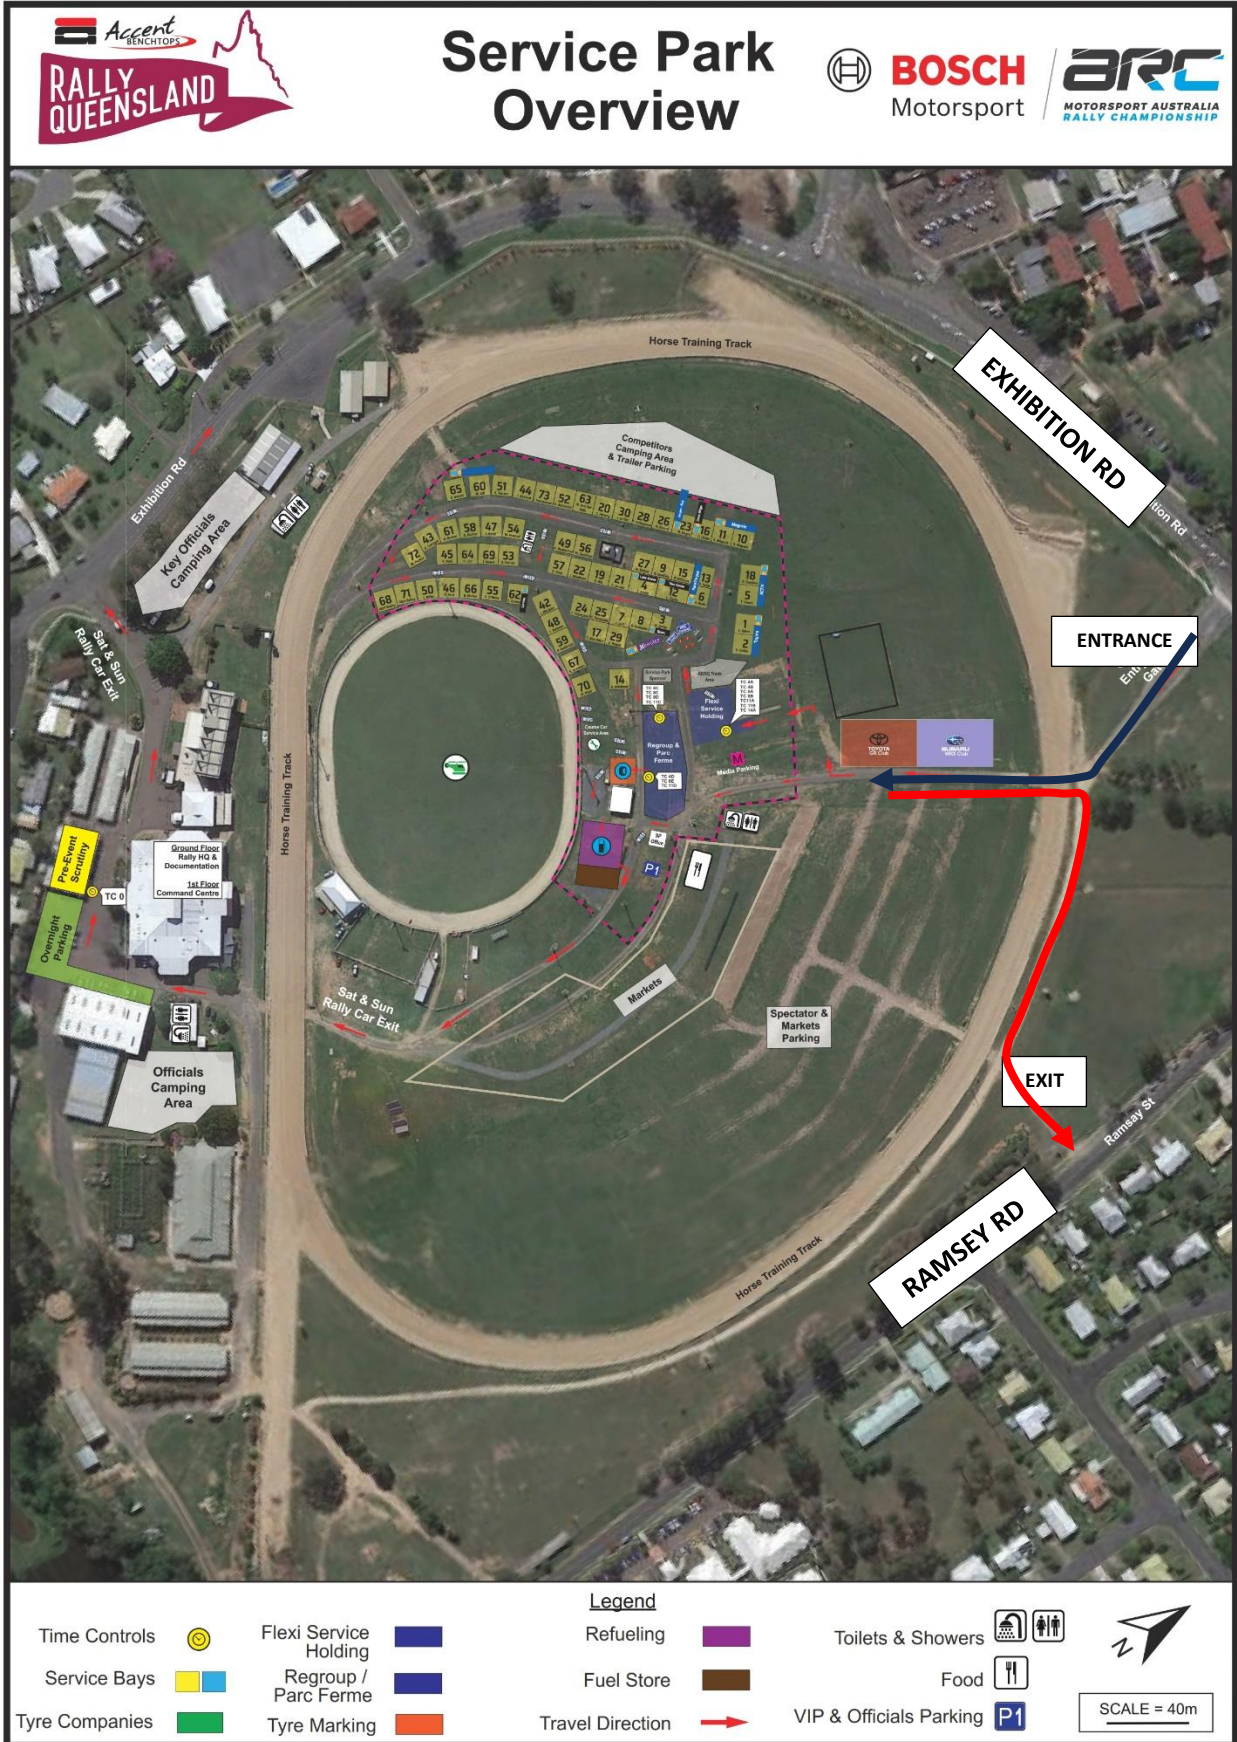

ATTACHMENT 1

ATTACHMENT 2