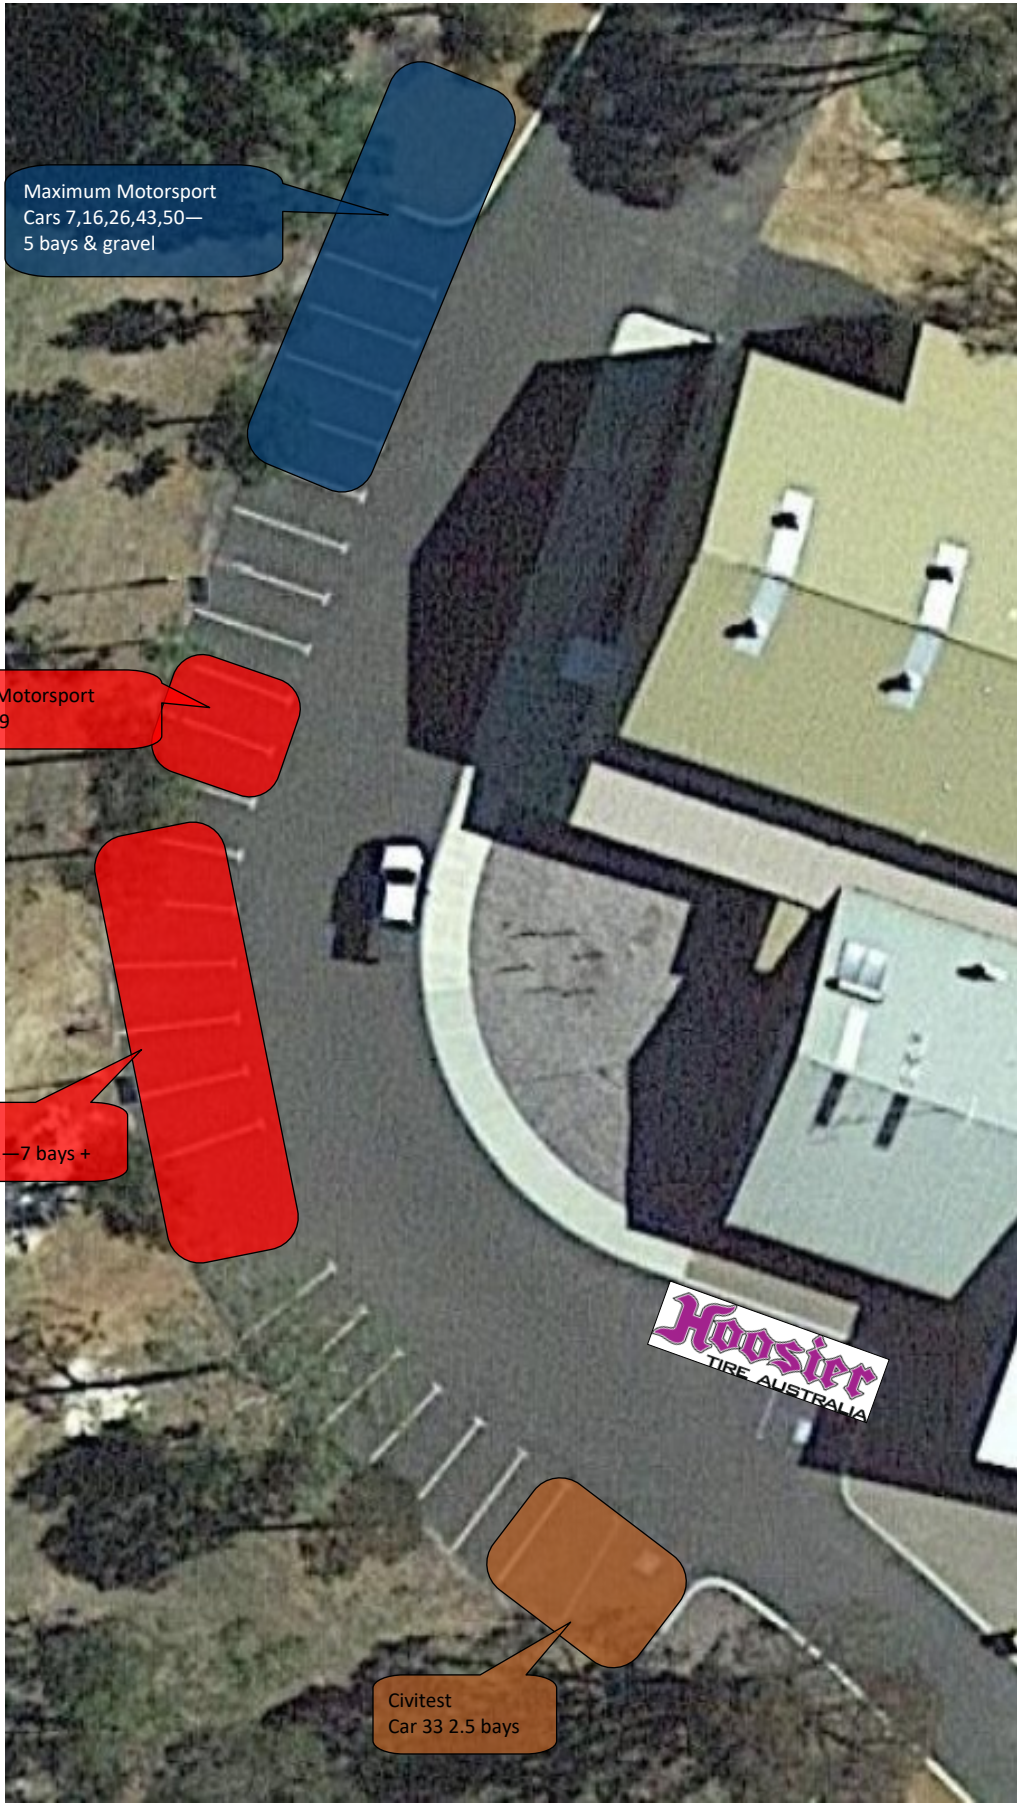

KAT 1 lane wide x 40m
Cars 21, 25, 27, 29, 31, 36

Race Torque 21m
Cars 11, 13, 14, 19, 20, 63

Clubman Cup—Grassed Area
Cars 58, 59, 60, 61, 62, 66

Rally Action 20m
Cars 46, 51, 64, 65

1 lane wide x 40m
Cars 15, 17, 18, 22, 30

Elite Services
Car 44

RallyWA
Cars 37,38,39,41,42,45,47,48,49,53,54,55,56

Info Prof 20m
Car 40, 52, 57

Maximum Motorsport
Cars 7,16,26,43,50—
5 bays & gravel

Luff Motorsport
Cars 9

Toyota
Cars 1&2—7 bays +

Civitest
Car 33 2.5 bays

Hoosier
TIRE AUSTRALIA

TSA 5 bays
Cars 28,34

Carver
Car 8

Winpart Group, KMC Frosty Garage,
Swift Motorsport
Cars 3, 23, 35

Available Space

Google