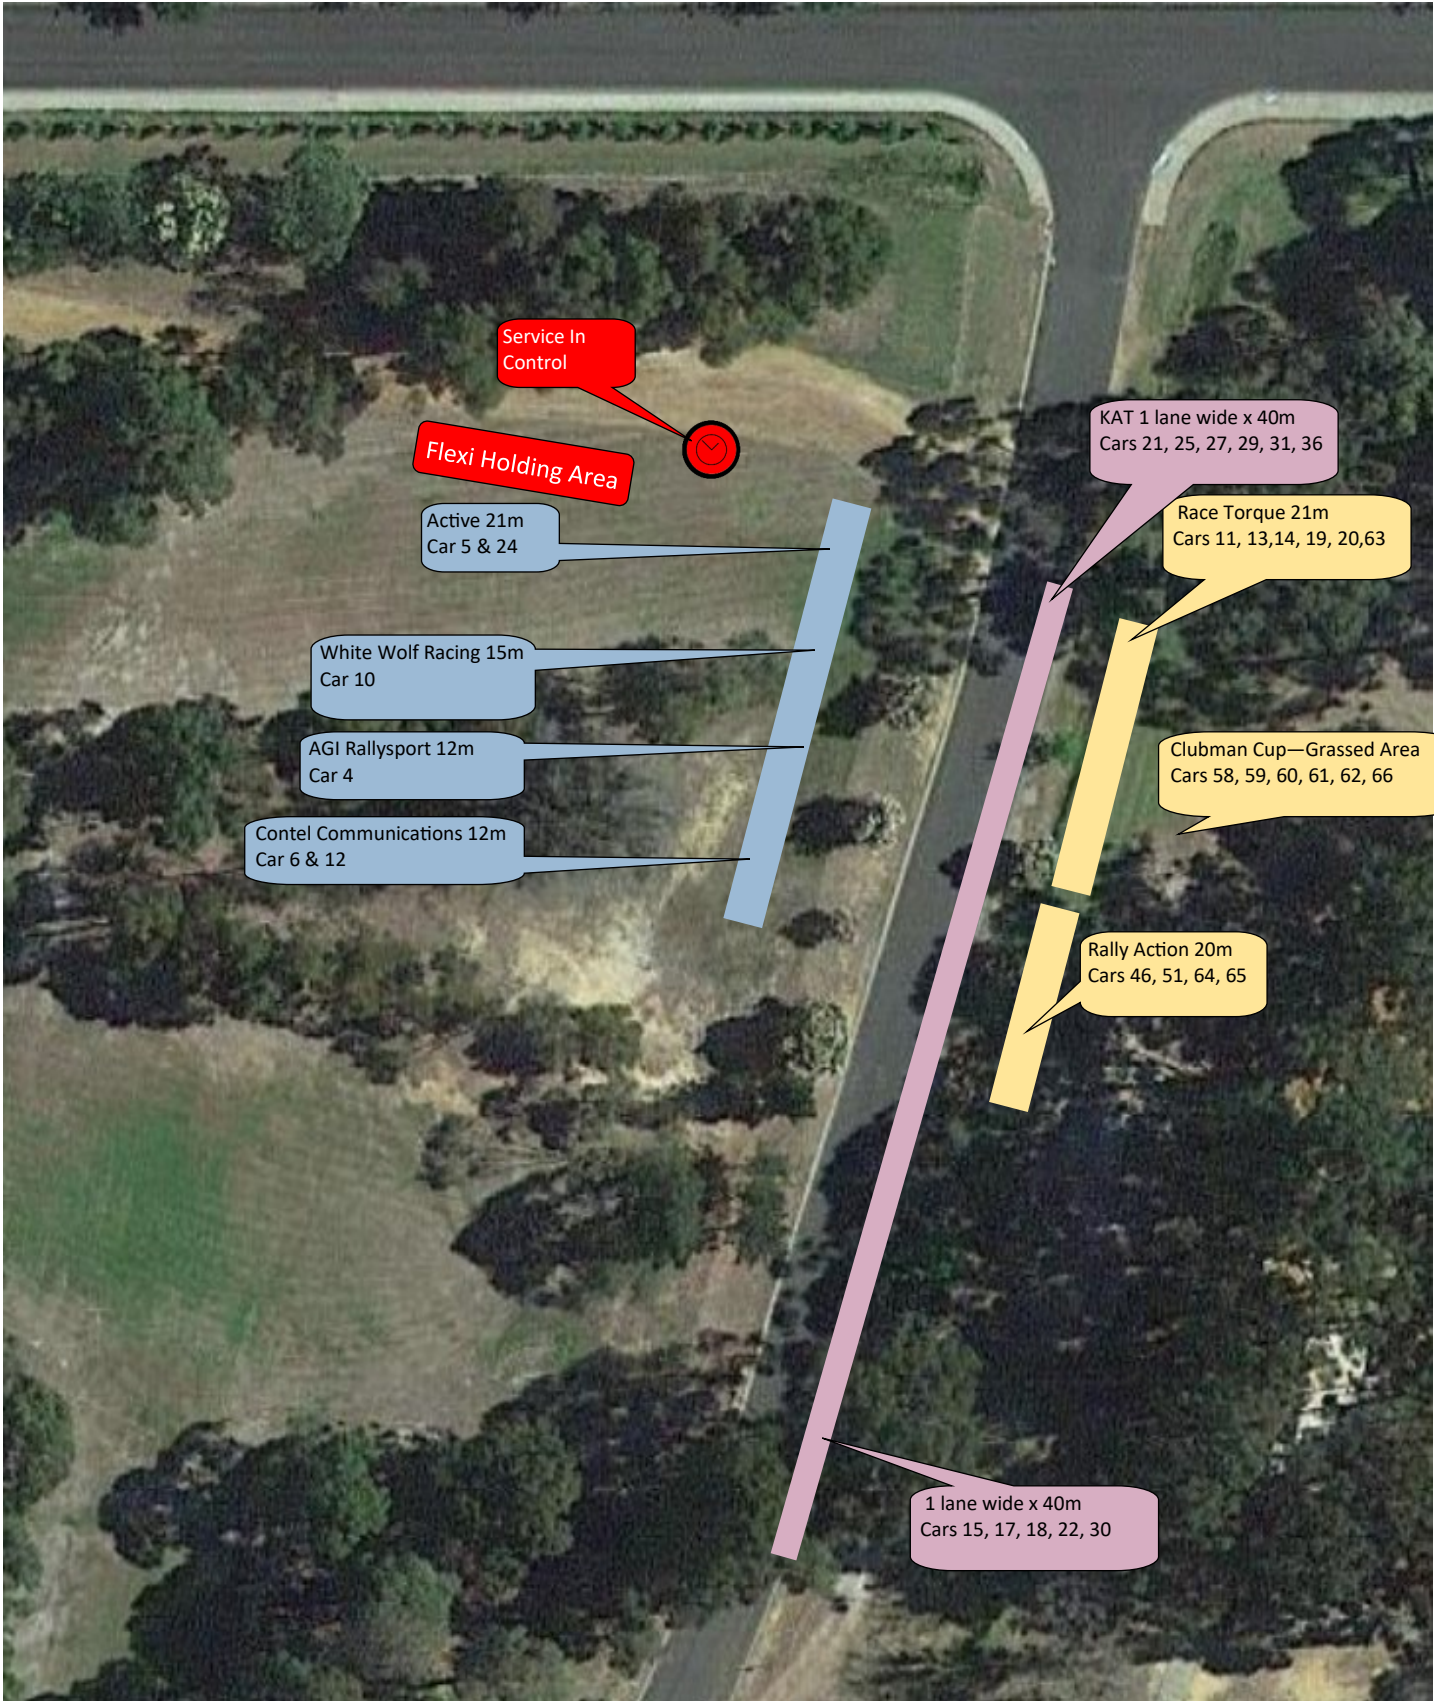

Service In Control

Flexi Holding Area

Active 21m
Car 5 & 24

White Wolf Racing 15m
Car 10

AGI Rallysport 12m
Car 4

Contel Communications 12m
Car 6 & 12

KAT 1 lane wide x 40m
Cars 21, 25, 27, 29, 31, 36

Race Torque 21m
Cars 11, 13, 14, 19, 20, 63

Clubman Cup—Grassed Area
Cars 58, 59, 60, 61, 62, 66

Rally Action 20m
Cars 46, 51, 64, 65

1 lane wide x 40m
Cars 15, 17, 18, 22, 30