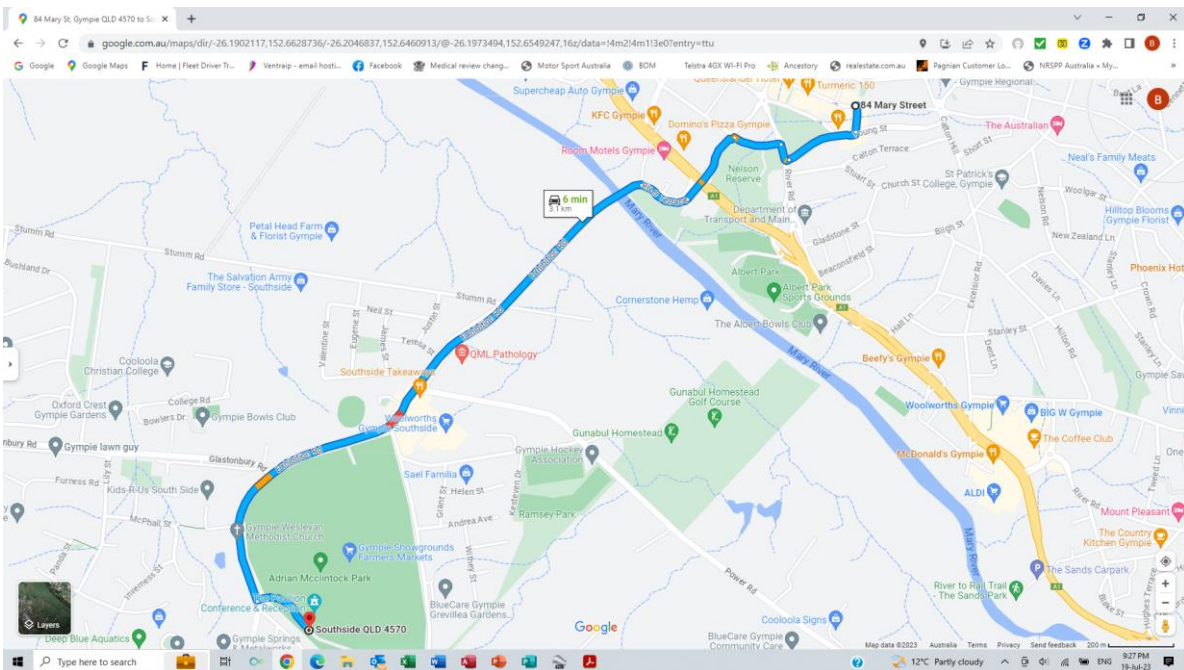

Date: 20/07/2023

Time: 2000hrs

Subject: **COMMUNIQUE NO: 2**

From: The Clerk of the Course
 To: All competitors / crew members
 Number of pages: 3
 Attachments 1

1. REVISED - DIRECTIONS FROM SHOWGROUNDS TO “WHEELS ON MARY”

Due to an unexpected change in the traffic plan arrangements, Gympie Regional Council have requested the following adjustment to the entry/exit points for the “Wheels on Mary” activities.

Rally cars are to marshal in the KickAss Rally Village Regroup area from 1715hrs and be ready to depart in numerical order (i.e. Car #1 first). Event Marshals will assist. Exit from the Rally Village is to be via the Ramsey Rd gate. Instructions are as follows:

- 0.00 Zero tripmeter after racetrack crossing, then TR following arrows
- 0.13 TL following arrows to exit
- 0.19 Gate then TL onto Ramsey Rd
- 0.43 TR at traffic lights onto Exhibition Rd
- 1.76 SO over Bruce Highway onto Monkland St
- 1.94 SO @ Roundabout (take second exit)
- 2.09 SO @ Roundabout (take second exit)
- 2.17 TR @ traffic lights into Mary St
then follow directions as given by event marshals for parking.

2. REVISED - DIRECTIONS FROM “WHEELS ON MARY” TO FRIDAY NIGHT PARKING

Following the “Wheels on Mary” street party”

- 0.00 Zero tripmeter at stop sign then TR into Smithfield St
- 0.07 TR @ TJ onto Young St
- 0.30 TR @ Roundabout (take second exit)
- 0.36 TL @ Roundabout (take first exit)
- 0.51 TL @ Roundabout (take first exit)
- 0.66 SO over Bruce Highway into River Tce
- 2.00 SO @ traffic lights past Ramsey Rd
- 2.14 **QRC** - TL into showgrounds, then proceed into Service Park
- ARC** - SO - follow Exhibition Rd
- 2.39 **ARC** - SO past Glastonbury Rd
- 2.82 **ARC** - TL into Showgrounds
- 2.86 **ARC** - QZ – 10km/Hr
- 3.03 **ARC** - Stop and follow directions of marshals