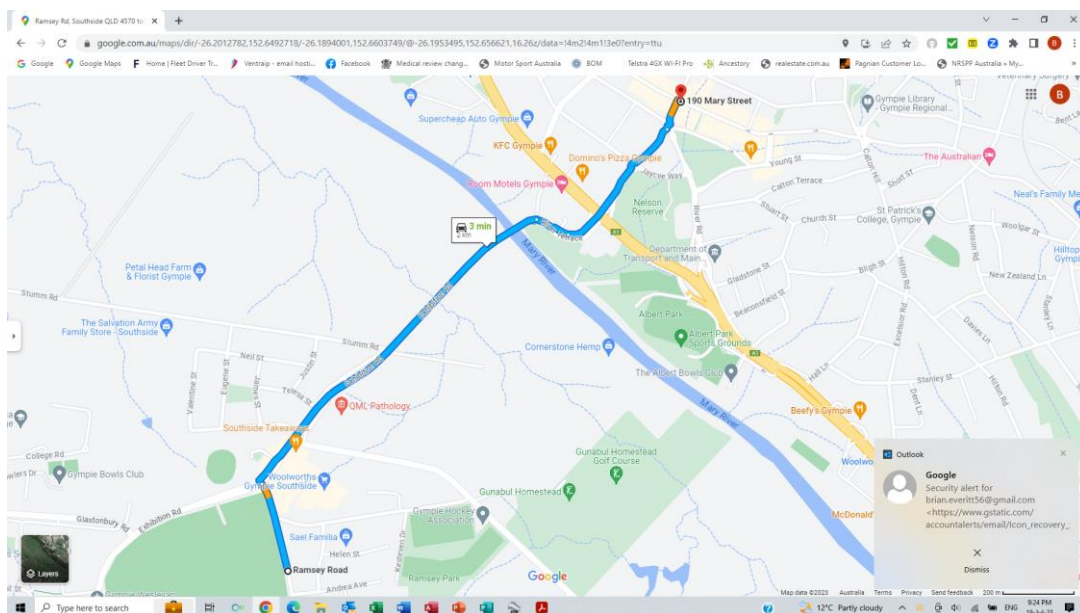

Date: 20/07/2023

Time: 2000hrs

Subject: **COMMUNIQUE NO: 2**

From: The Clerk of the Course
 To: All competitors / crew members
 Number of pages: 3
 Attachments 1

1. REVISED - DIRECTIONS FROM SHOWGROUNDS TO “WHEELS ON MARY”

Due to an unexpected change in the traffic plan arrangements, Gympie Regional Council have requested the following adjustment to the entry/exit points for the “Wheels on Mary” activities.

Rally cars are to marshal in the KickAss Rally Village Regroup area from 1715hrs and be ready to depart in numerical order (i.e. Car #1 first). Event Marshals will assist. Exit from the Rally Village is to be via the Ramsey Rd gate. Instructions are as follows:

- 0.00 Zero tripmeter after racetrack crossing, then TR following arrows
- 0.13 TL following arrows to exit
- 0.19 Gate then TL onto Ramsey Rd
- 0.43 TR at traffic lights onto Exhibition Rd
- 1.76 SO over Bruce Highway onto Monkland St
- 1.94 SO @ Roundabout (take second exit)
- 2.09 SO @ Roundabout (take second exit)
- 2.17 TR @ traffic lights into Mary St
then follow directions as given by event marshals for parking.

2. REVISED - DIRECTIONS FROM “WHEELS ON MARY” TO FRIDAY NIGHT PARKING

Following the “Wheels on Mary” street party”

- 0.00 Zero tripmeter at stop sign then TR into Smithfield St
- 0.07 TR @ TJ onto Young St
- 0.30 TR @ Roundabout (take second exit)
- 0.36 TL @ Roundabout (take first exit)
- 0.51 TL @ Roundabout (take first exit)
- 0.66 SO over Bruce Highway into River Tce
- 2.00 SO @ traffic lights past Ramsey Rd
- 2.14 **QRC** - TL into showgrounds, then proceed into Service Park
- ARC** - SO - follow Exhibition Rd
- 2.39 **ARC** - SO past Glastonbury Rd
- 2.82 **ARC** - TL into Showgrounds
- 2.86 **ARC** - QZ – 10km/Hr
- 3.03 **ARC** - Stop and follow directions of marshals