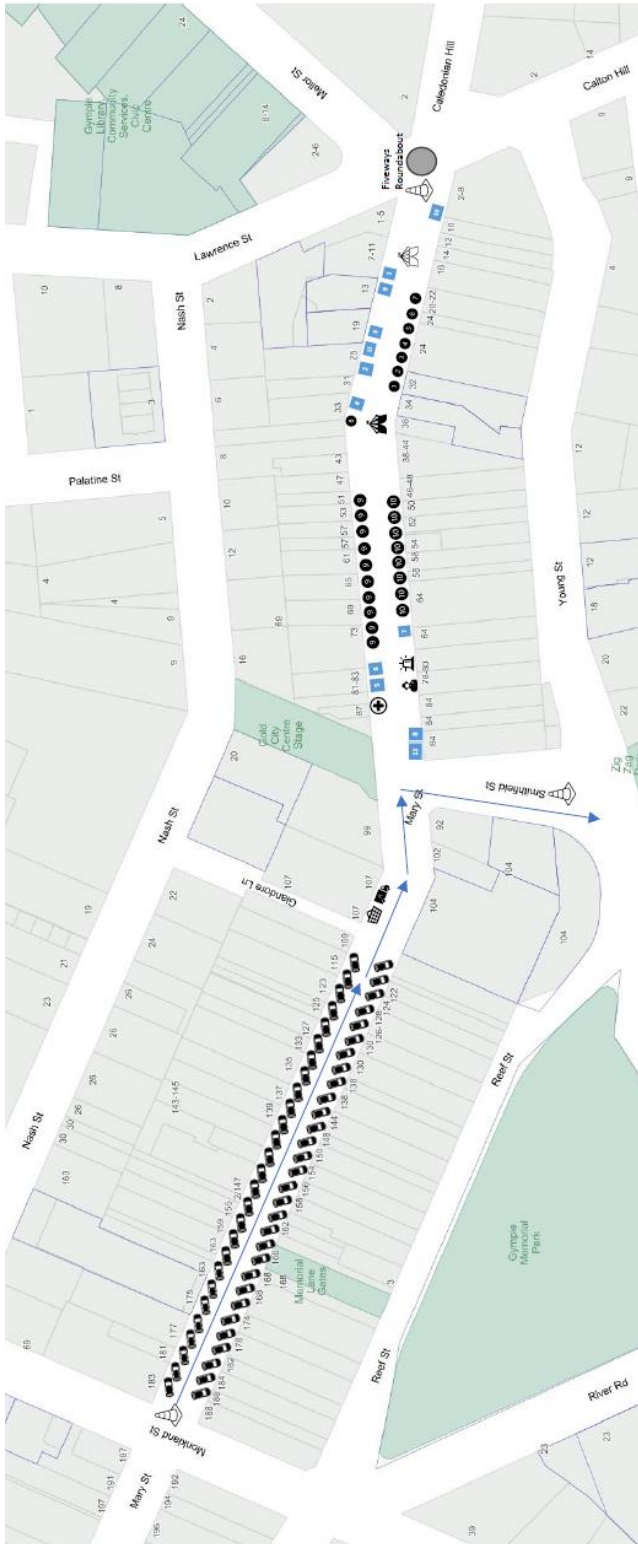

ATTACHMENT 1 - "WHEELS ON MARY" STREET LAYOUT

LEGEND | Cars, Stalls & Community Groups

	First aid		Aerial Dreaming		Pop & Bang (Holly Dunford)		Gympie South Lions Club
	Rural fire brigade		Carol Farkas		Kelley Durie		Heritage Car Club 1
	Gympie SES		Headspace (Kristy Crothers)		Carolyn Blackley		Heritage Car Club 2
	Utopia fire show		Tina Rolley Ceramics		ANARRA (Petra Van Beek)		Traffic direction

LEGEND | Food & Beverages

	5		Lily's Kitchen (Paul)		Moffatdale Winery (Susan)
	6		Loaded Nacho's (Brian)		The Kanny Goat (Stewart)
	7		Beef German Sausages (Karen)		Lyn's Vietnamese
	8		Renee's Olives		Inferno Pizza