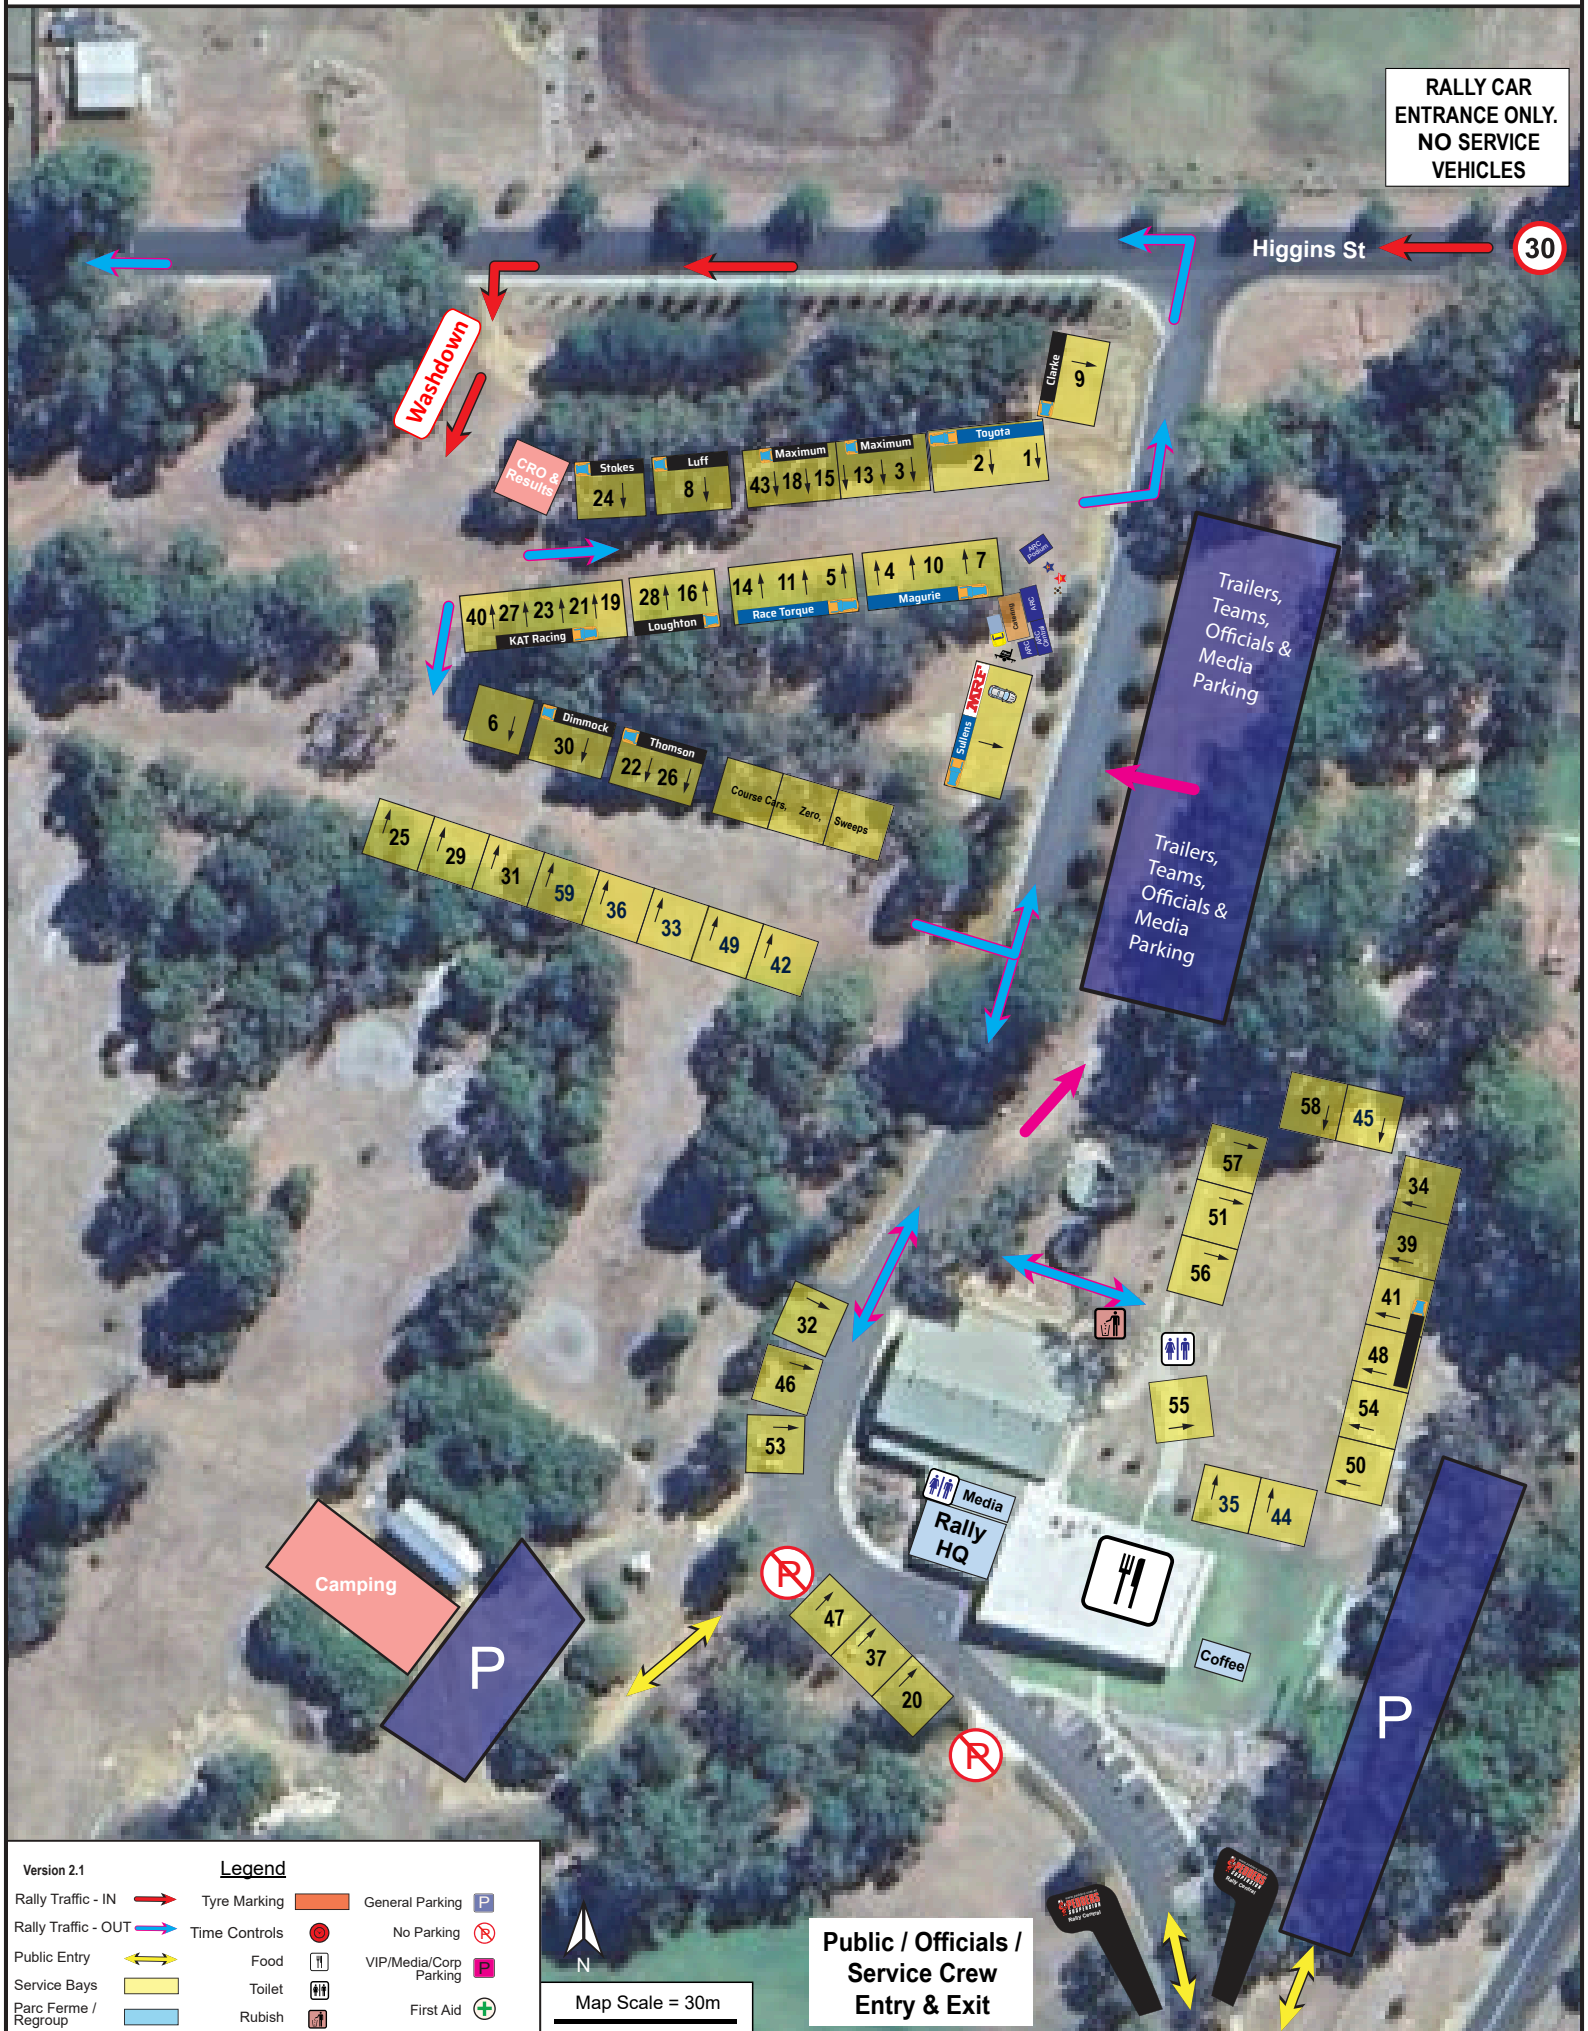

RALLY CAR ENTRANCE ONLY.
NO SERVICE VEHICLES

Version 2.1

Legend					
Rally Traffic - IN	→ (Red Arrow)	Tyre Marking	— (Red Line)	General Parking	P (Blue Box)
Rally Traffic - OUT	← (Blue Arrow)	No Parking	⊘ (Red Circle)	VIP/Media/Corp Parking	P (Pink Box)
Public Entry	↔ (Yellow Arrow)	Food	🍴 (Icon)	First Aid	⊕ (Green Circle)
Service Bays	▭ (Yellow Box)	Toilet	🚻 (Icon)		
Parc Ferme / Regroup	▭ (Blue Box)	Rubish	♻️ (Icon)		

Map Scale = 30m

N