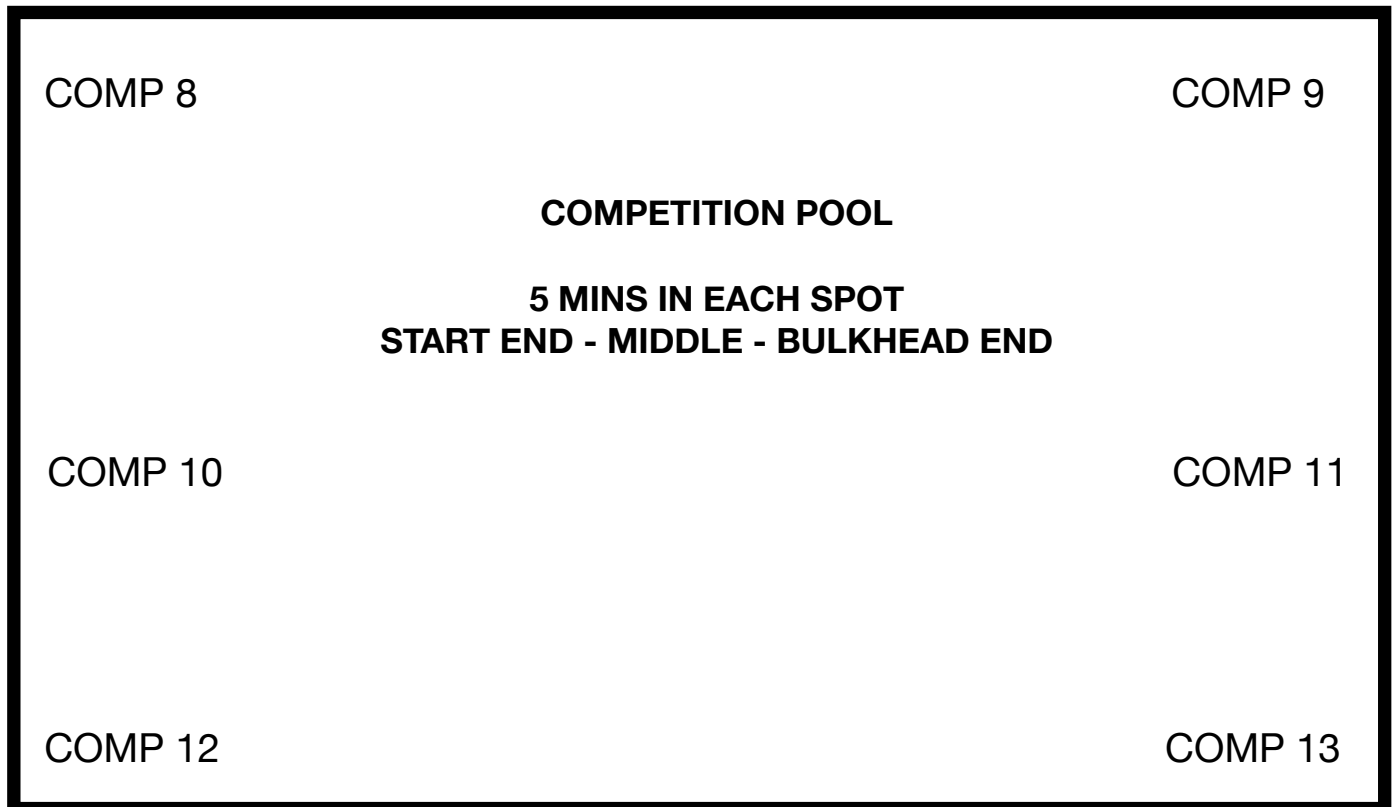

**JUNIOR TECH TEAM & SENIOR TECH TEAM
SATURDAY, FEBRUARY 10
5:30PM-5:45PM**

START DECK