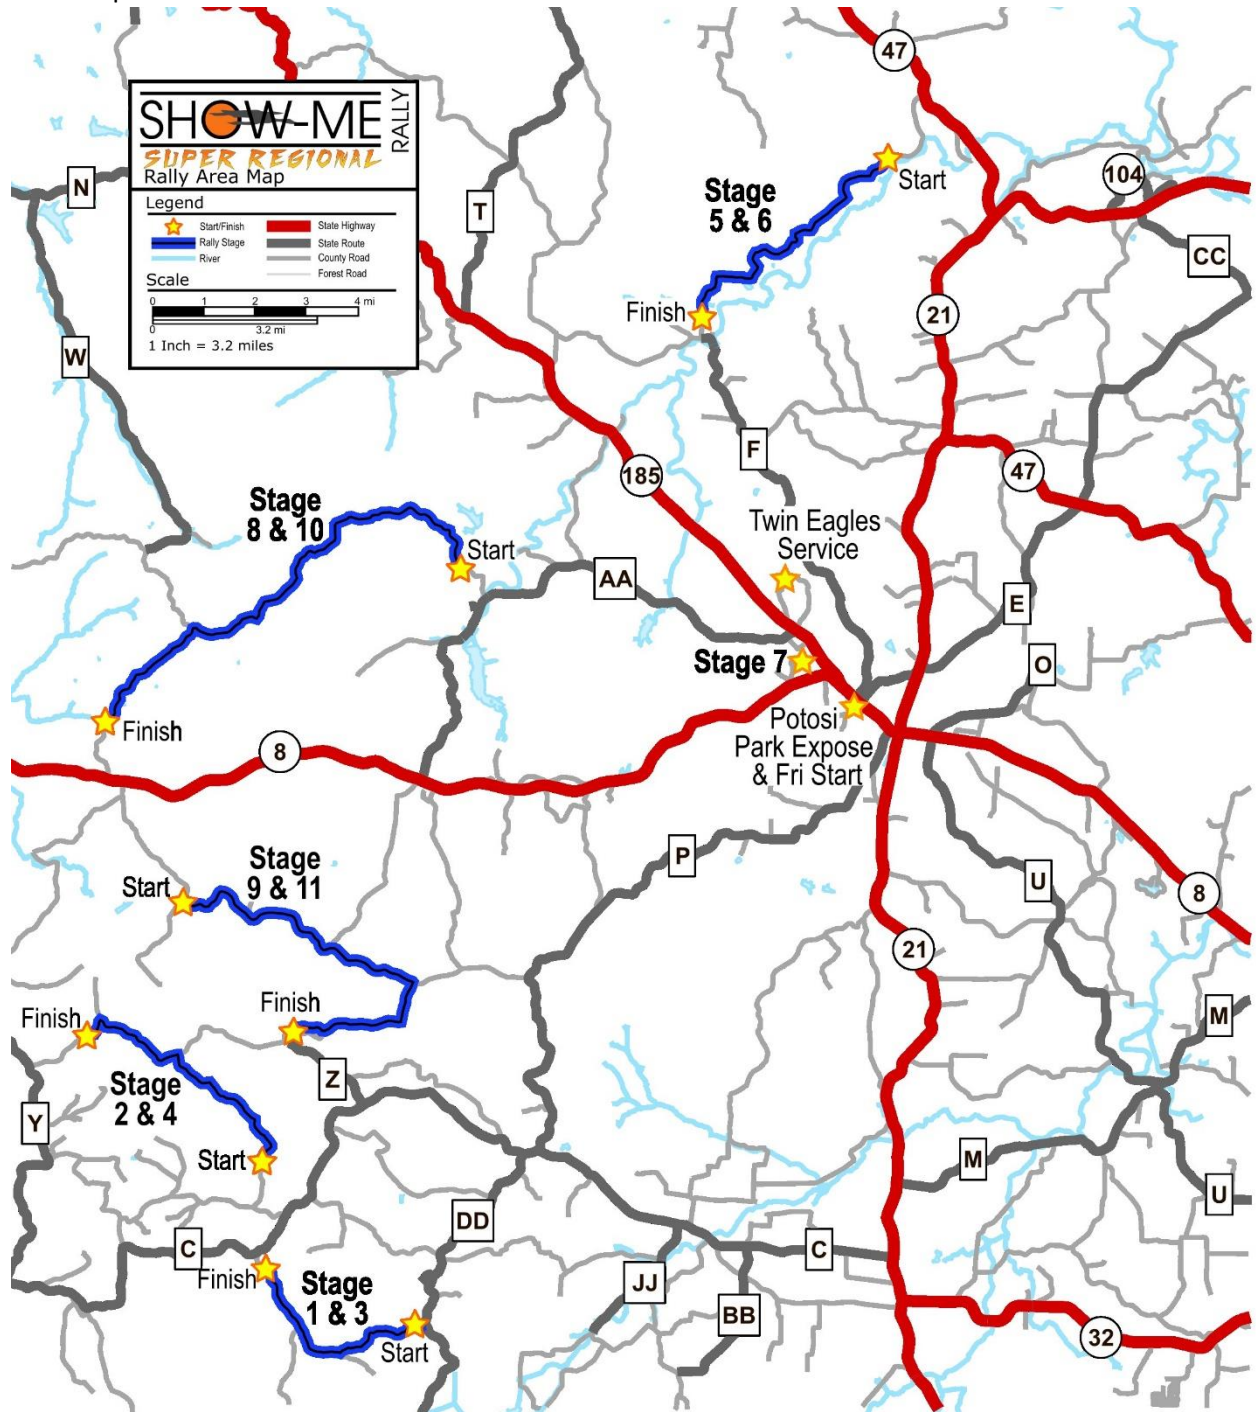

Area Map

Stage 1 & 3 Martin Cubb

Stage 2 & 4 Colen Brazil

Stage 5 & 6 Kingston South

Stage 7 Lions Club SuperSpecial

Stage 9 & 11 Pigeon Palmer

Service