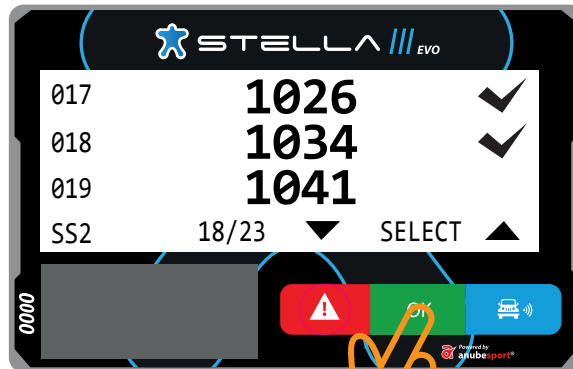

SETTING TRIP TO ZERO

OK

1 sec.

+

1 sec.

+

1 sec.