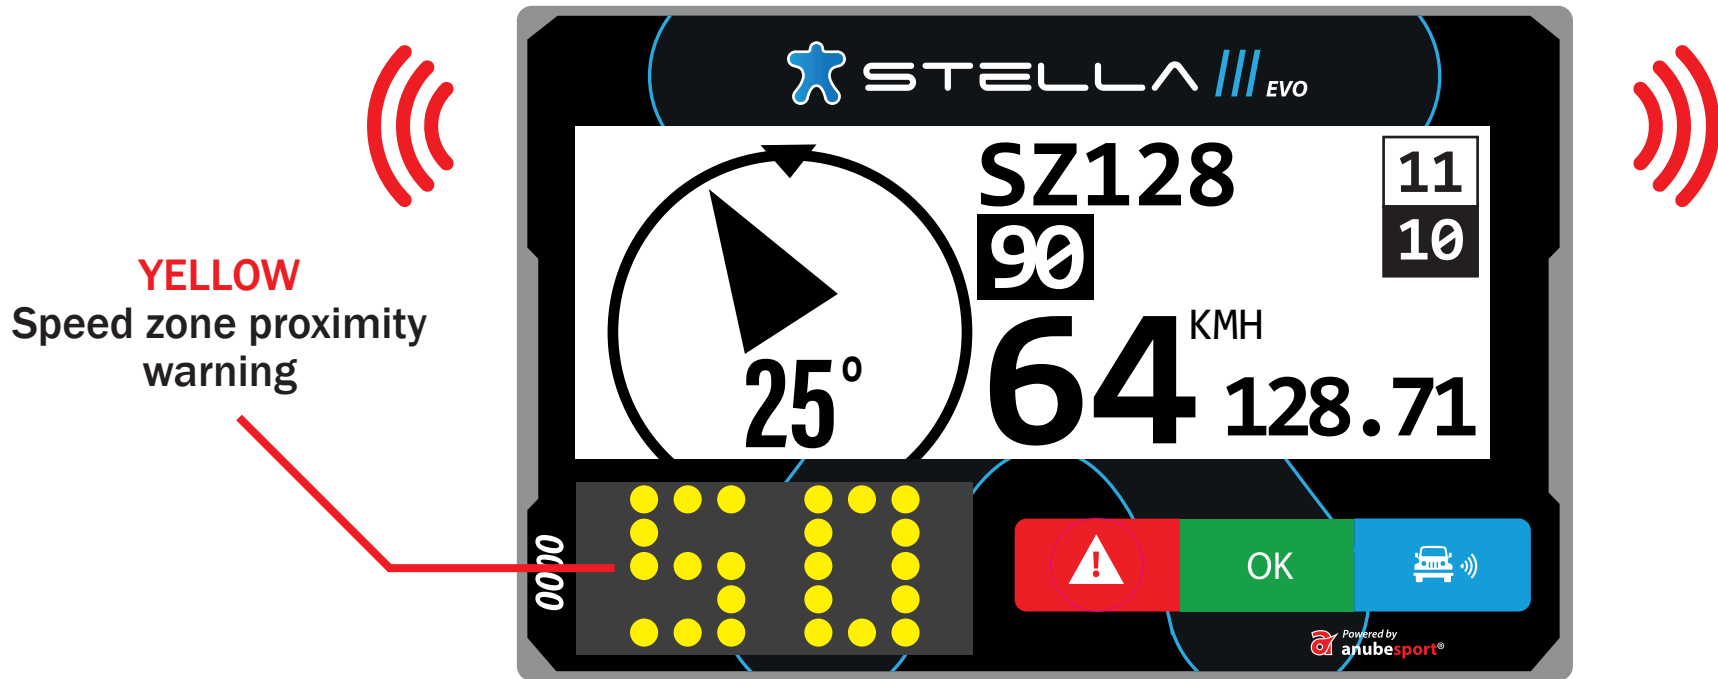

OVERTAKING / BLUE FLAG

FLASHING
Sending blue flag

**OVERTAKE
REQUEST**

OVERTAKING / BLUE FLAG

GREEN

Blue flag delivered for the vehicle ahead

FLASHING IN BLUE

Blue flag recived from faster competitor behind

OVERTAKING / BLUE FLAG

OVERTAKE ACCEPTED

BLUE STEADY

The competitor must facilitate the overtaking safely

ACCEPT OVERTAKING

SPEED ZONE

SPEED ZONE

SPEED ZONE