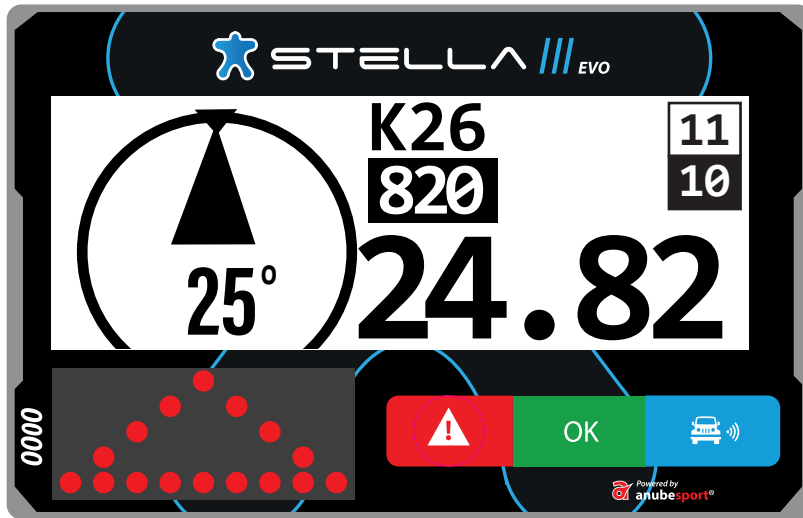

REQUEST MEDICAL ATTENTION IMMEDIATELY

REQUEST MEDICAL ATTENTION IMMEDIATELY

SOS

CAUTION VEHICLE STATIONARY

3 sec.

FIRE
NEED RESCUE
ABANDONED

DANGER 3 !!!

ALERTING 300m before an area marked on the roadbook as "Danger 3"

OVERTAKING / BLUE FLAG

FLASHING
Sending blue flag

**OVERTAKE
REQUEST**

OVERTAKING / BLUE FLAG

GREEN

Blue flag delivered for the vehicle ahead

FLASHING IN BLUE

Blue flag recived from faster competitor behind