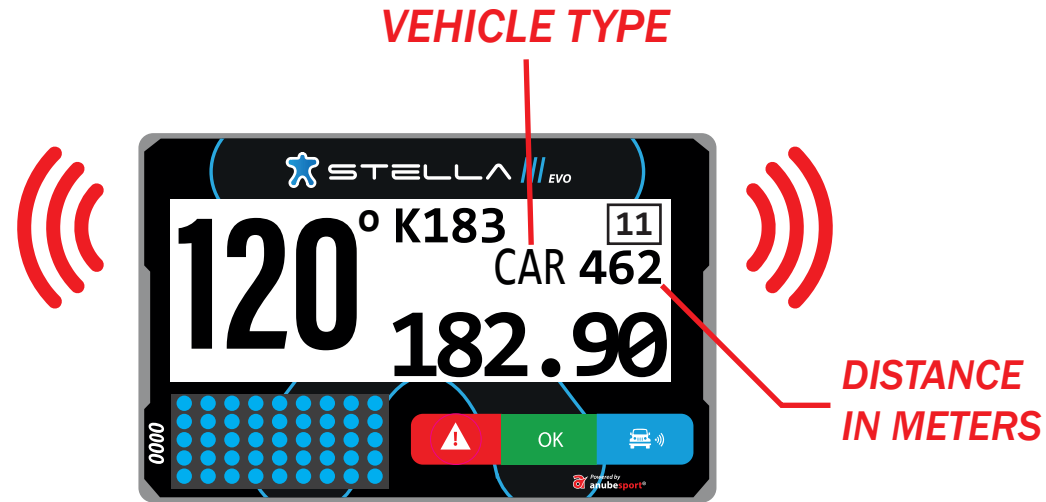

OVERTAKING / BLUE FLAG

FLASHING
Sending blue flag

**OVERTAKE
REQUEST**

OVERTAKING / BLUE FLAG

GREEN

Blue flag delivered for the vehicle ahead

FLASHING IN BLUE

Blue flag recived from faster competitor behind

OVERTAKING / BLUE FLAG

OVERTAKE ACCEPTED

BLUE STEADY

The competitor must facilitate the overtaking safely

ACCEPT OVERTAKING

SPEED ZONE

SPEED ZONE

SPEED ZONE