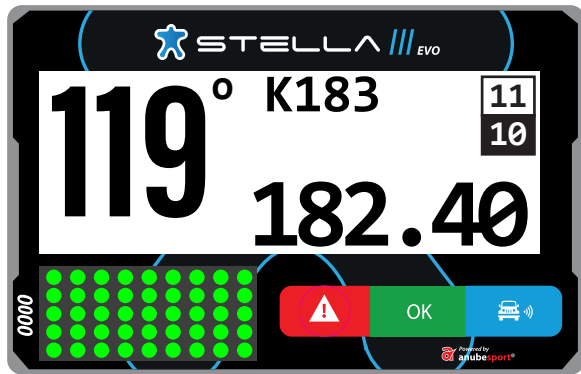

OVERTAKING / BLUE FLAG

FLASHING
Sending blue flag

**OVERTAKE
REQUEST**

OVERTAKING / BLUE FLAG

GREEN

Blue flag delivered for the vehicle ahead

FLASHING IN BLUE

Blue flag recived from faster competitor behind

OVERTAKING / BLUE FLAG

OVERTAKE ACCEPTED

BLUE STEADY

The competitor must facilitate the overtaking safely

ACCEPT OVERTAKING

SPEED ZONE

SPEED ZONE

SPEED ZONE