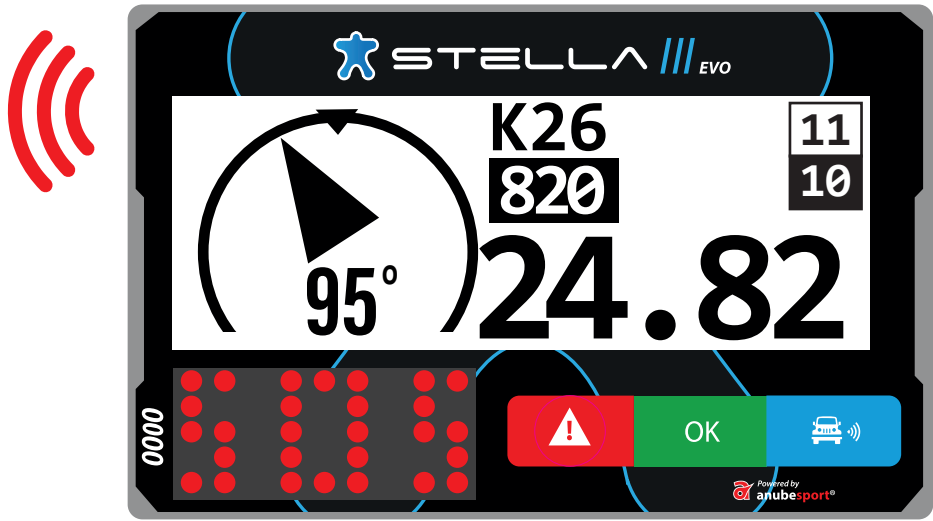

REQUEST MEDICAL ATTENTION IMMEDIATELY