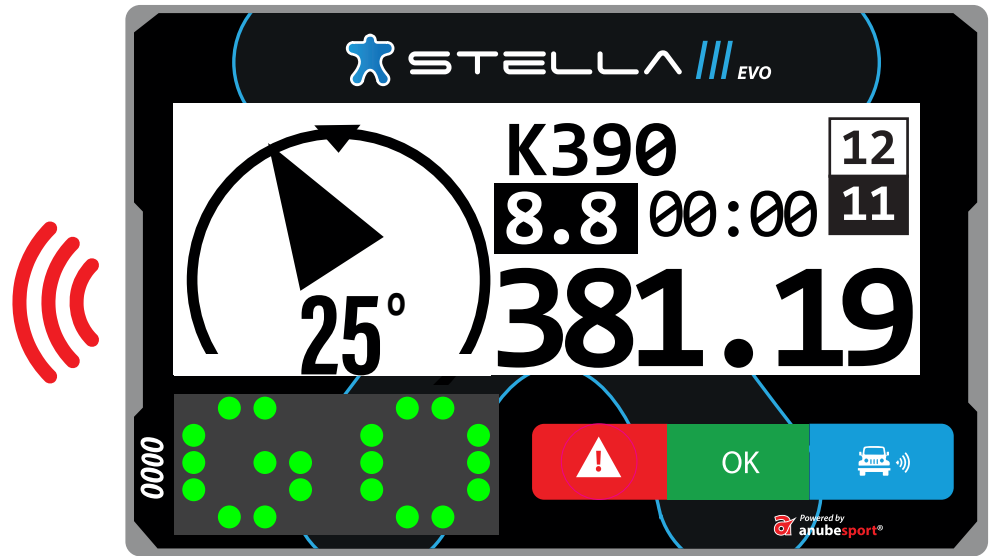

SPEED ZONE

SIGN HAS DISAPPEARED
End of speed zone

NEUTRALIZATION ZONE

TIME TO RESTART

NEUTRALIZATION ZONE

NEUTRALIZATION ZONE

COUNTDOWN
Last minute

NEUTRALIZATION ZONE

MAXIMUM SPEED ACCORDING TO THE CATEGORY

RED FLASHING speeding

MESSAGES

STELLA /// EVO

ARE YOU OK?

NO YES

0000

! OK 📞