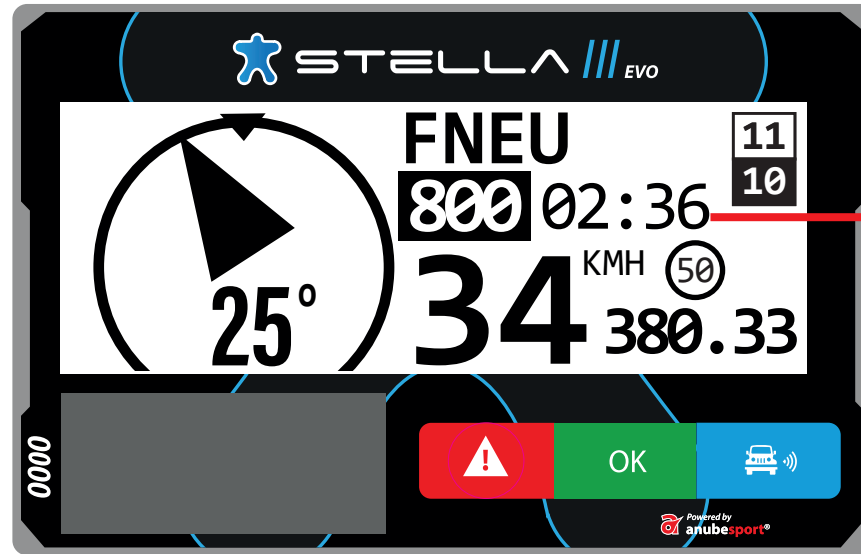

SPEED ZONE

SIGN HAS DISAPPEARED
End of speed zone

NEUTRALIZATION ZONE

TIME TO RESTART

NEUTRALIZATION ZONE

NEUTRALIZATION ZONE

COUNTDOWN
Last minute

NEUTRALIZATION ZONE

MAXIMUM SPEED ACCORDING TO THE CATEGORY

RED FLASHING speeding

MESSAGES

STELLA /// EVO

ARE YOU OK?

NO YES

0000

! OK 📞