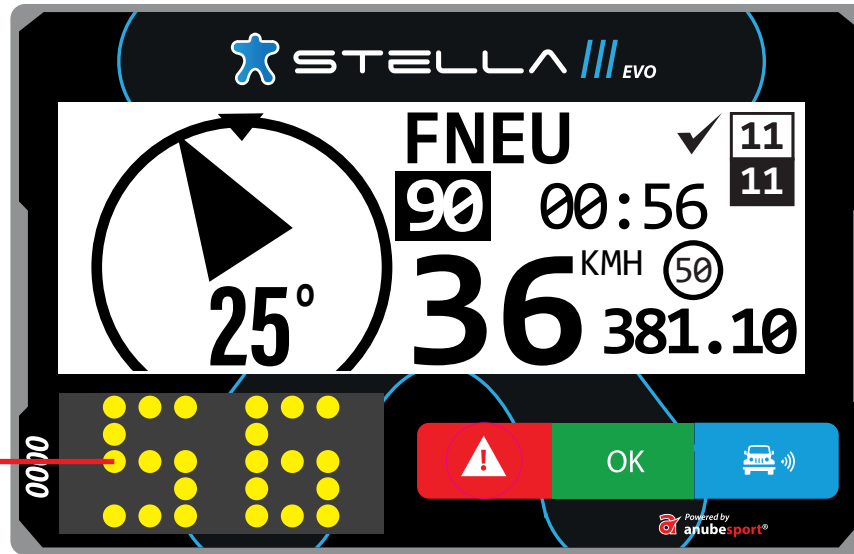

SPEED ZONE

SIGN HAS DISAPPEARED
End of speed zone

NEUTRALIZATION ZONE

TIME TO RESTART

NEUTRALIZATION ZONE

NEUTRALIZATION ZONE

COUNTDOWN
Last minute

NEUTRALIZATION ZONE

MAXIMUM SPEED ACCORDING TO THE CATEGORY

RED FLASHING speeding

MESSAGES

STELLA /// EVO

ARE YOU OK?

NO YES

0000

! OK 📞