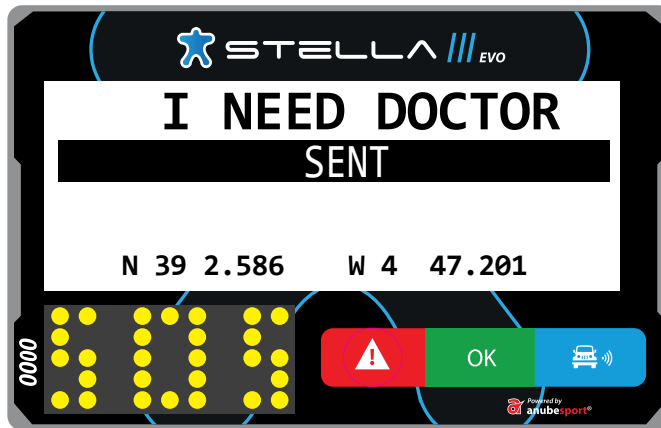

 STELLA 

 Powered by
anubesport[®]

MAIN SCREEN

WAYPOINT PROXIMITY

SPEED ZONE

SPEED
LIMIT

SPEED
LIMIT

CURRENT
SPEED

REQUEST MEDICAL ATTENTION IMMEDIATELY

REQUEST MEDICAL ATTENTION IMMEDIATELY

SOS

CAUTION VEHICLE STATIONARY

3 sec.

FIRE
NEED RESCUE
ABANDONED

DANGER 3 !!!

ALERTING 300m before an area marked on the roadbook as "Danger 3"

OVERTAKING / BLUE FLAG

FLASHING
Sending blue flag

**OVERTAKE
REQUEST**

OVERTAKING / BLUE FLAG

GREEN

Blue flag delivered for the vehicle ahead

FLASHING IN BLUE

Blue flag recived from faster competitor behind

MAXIMUM SPEED ACCORDING TO THE CATEGORY

RED FLASHING speeding

MESSAGES

STELLA /// EVO

ARE YOU OK?

NO YES

0000

! OK 📞