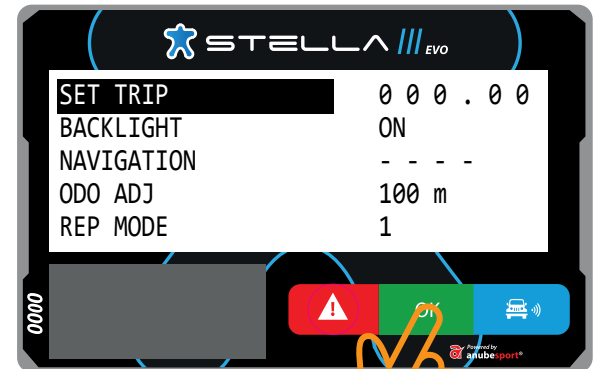

SETTING TRIP TO ZERO

OK

1 sec.

+

1 sec.

+

1 sec.