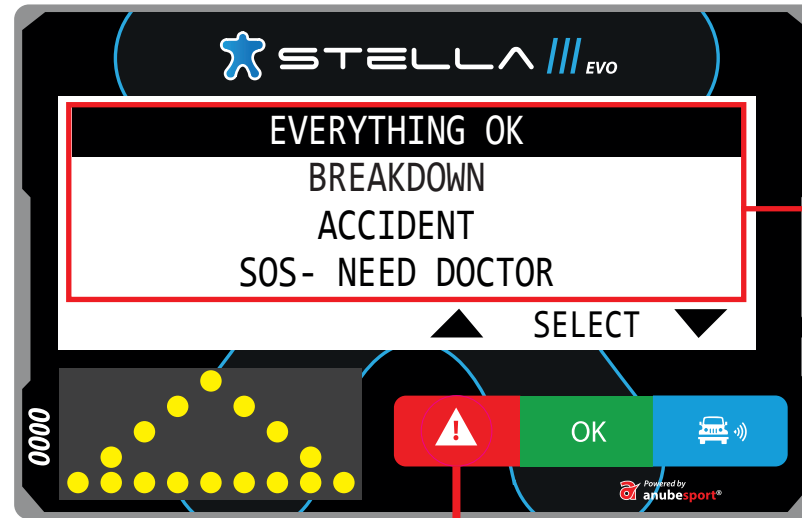

REQUEST MEDICAL ATTENTION IMMEDIATELY

REQUEST MEDICAL ATTENTION IMMEDIATELY

SOS

CAUTION VEHICLE STATIONARY

3 sec.

FIRE
NEED RESCUE
ABANDONED

DANGER 3 !!!

ALERTING 300m before an area marked on the roadbook as "Danger 3"

OVERTAKING / BLUE FLAG

FLASHING
Sending blue flag

**OVERTAKE
REQUEST**

OVERTAKING / BLUE FLAG

GREEN

Blue flag delivered for the vehicle ahead

FLASHING IN BLUE

Blue flag recived from faster competitor behind