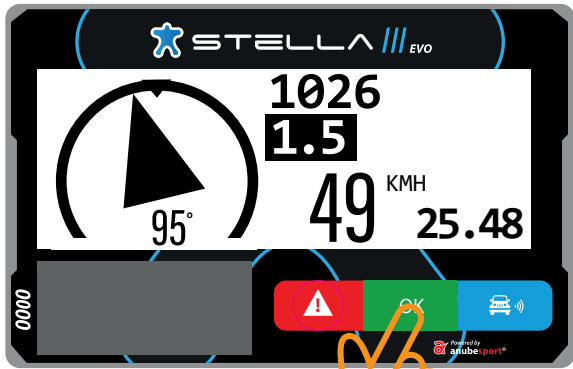

0000

! OK 📞

Powered by anubespport

LIST OF WAYPOINTS

OK

SETTING TRIP TO ZERO

OK

1 sec.