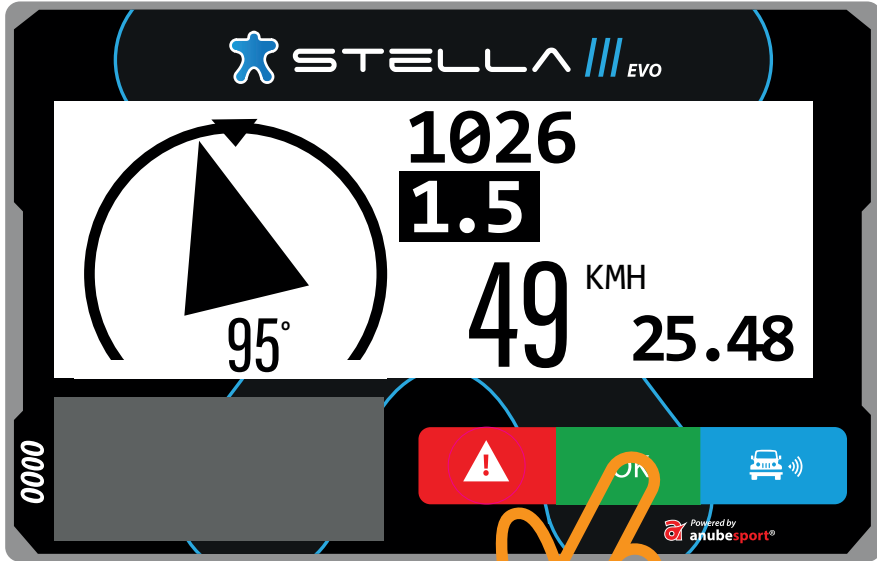

0000

! OK 📞

Powered by anubespport

LIST OF WAYPOINTS

OK

SETTING TRIP TO ZERO

OK

1 sec.