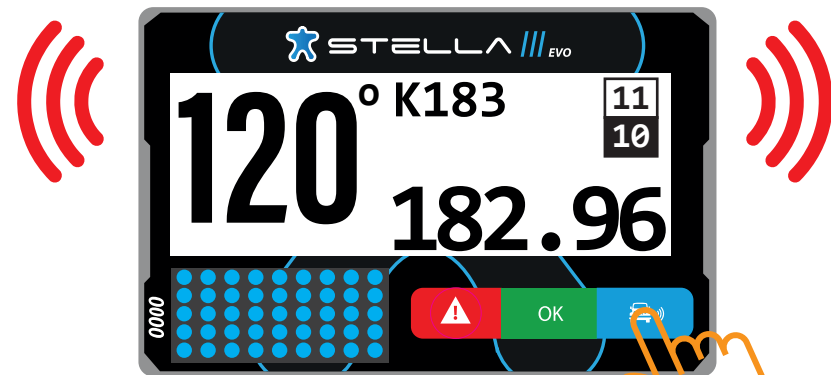

OVERTAKING / BLUE FLAG

FLASHING
Sending blue flag

**OVERTAKE
REQUEST**

OVERTAKING / BLUE FLAG

GREEN

Blue flag delivered for the vehicle ahead

FLASHING IN BLUE

Blue flag recived from faster competitor behind

OVERTAKING / BLUE FLAG

OVERTAKE ACCEPTED

BLUE STEADY

The competitor must facilitate the overtaking safely

ACCEPT OVERTAKING

SPEED ZONE

SPEED ZONE

SPEED ZONE