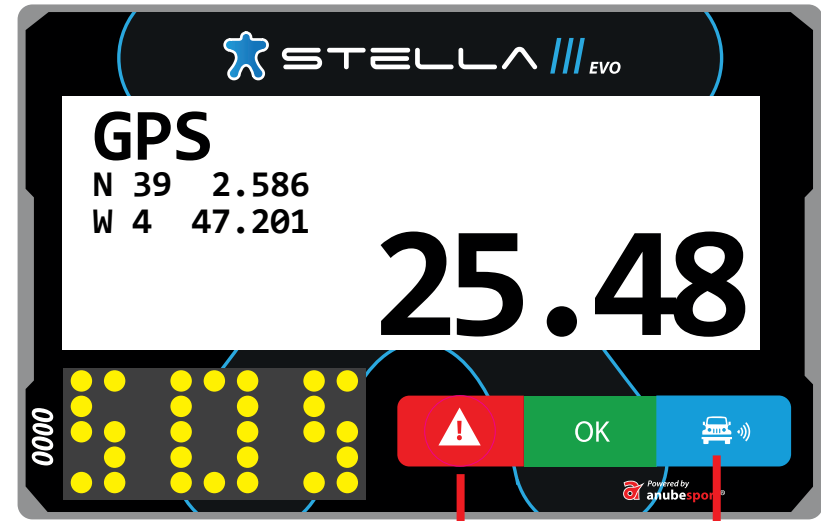

REQUEST MEDICAL ATTENTION IMMEDIATELY