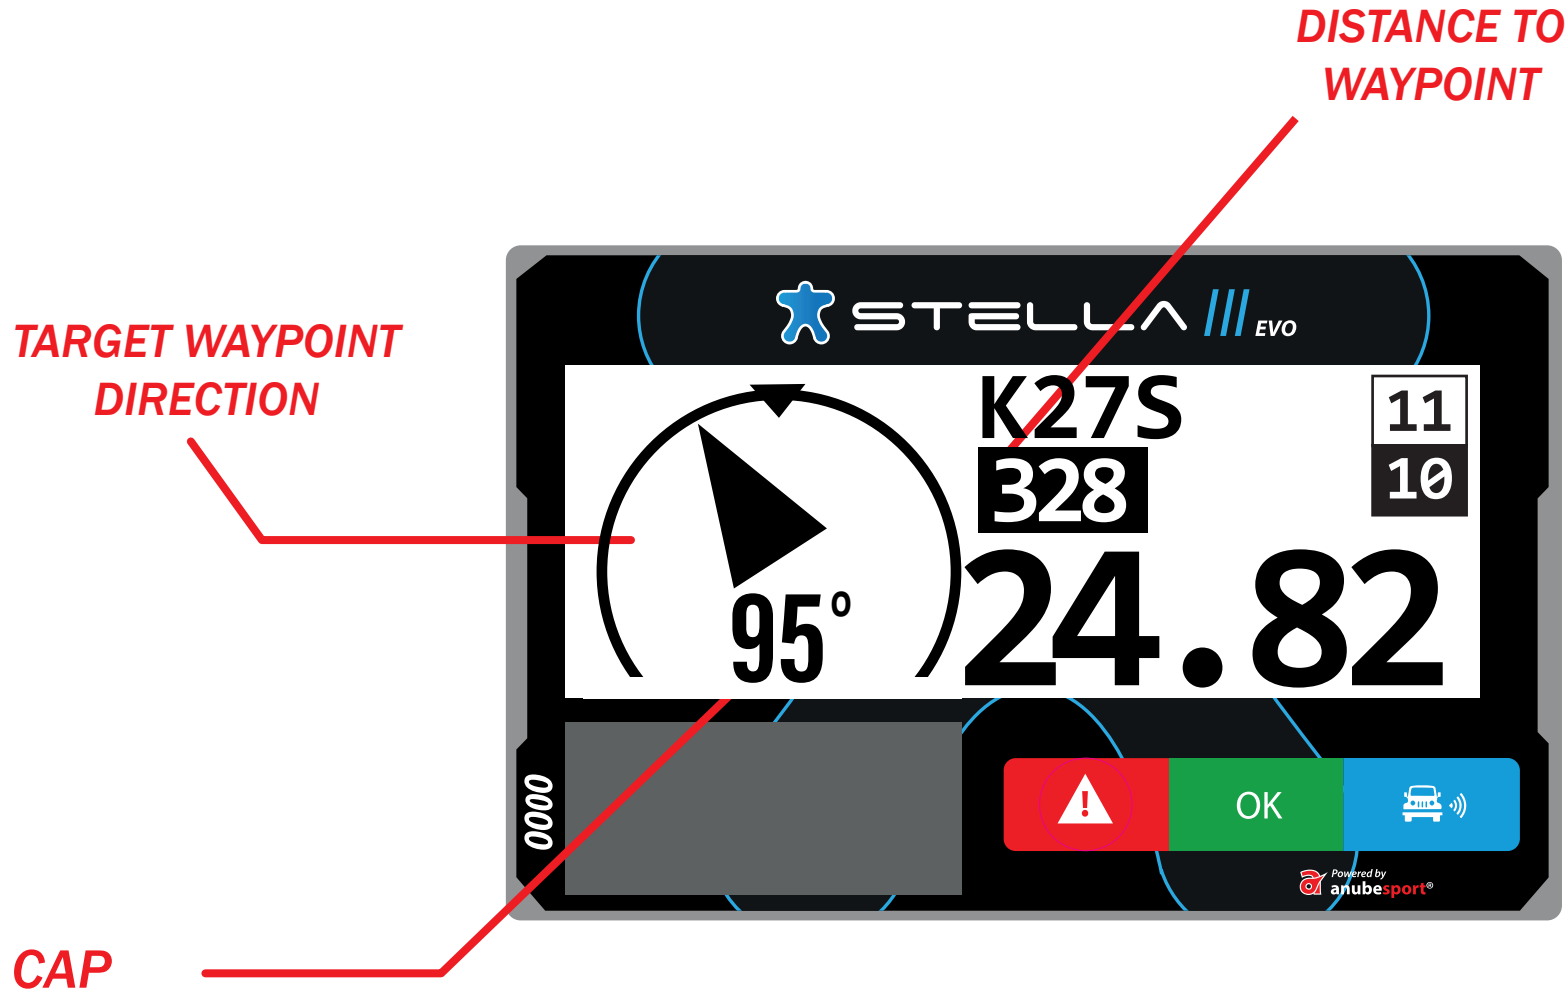

 STELLA 

 Powered by
anubesport[®]

MAIN SCREEN

WAYPOINT PROXIMITY

SPEED ZONE

SPEED
LIMIT

SPEED
LIMIT

CURRENT
SPEED