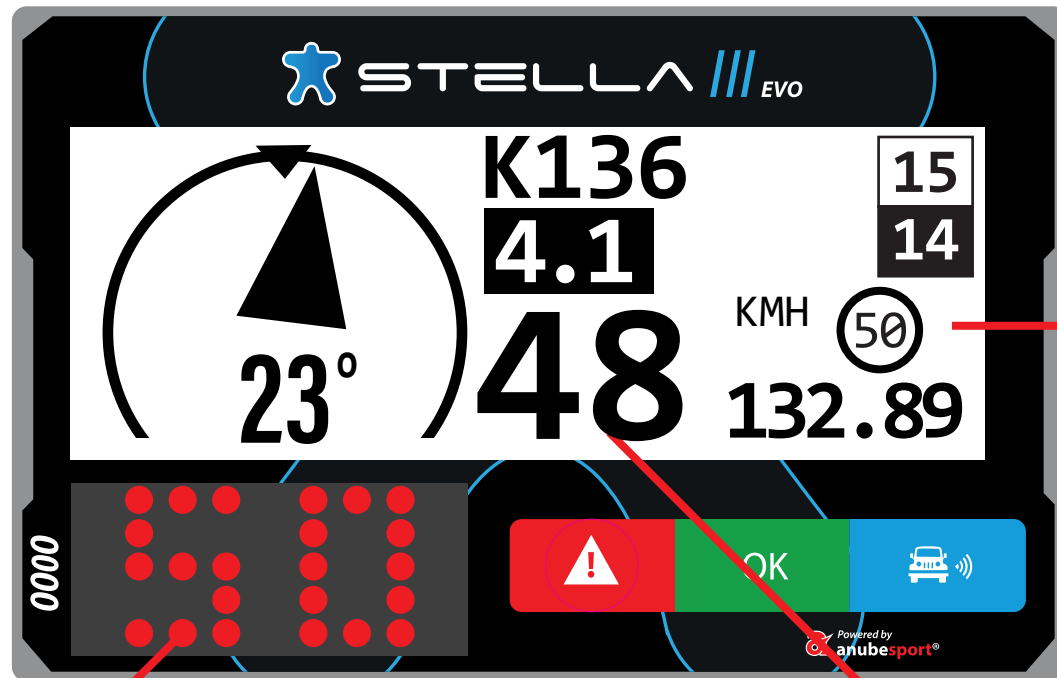

 STELLA 

 Powered by
anubesport[®]

MAIN SCREEN

WAYPOINT PROXIMITY

SPEED ZONE

SPEED
LIMIT

SPEED
LIMIT

CURRENT
SPEED