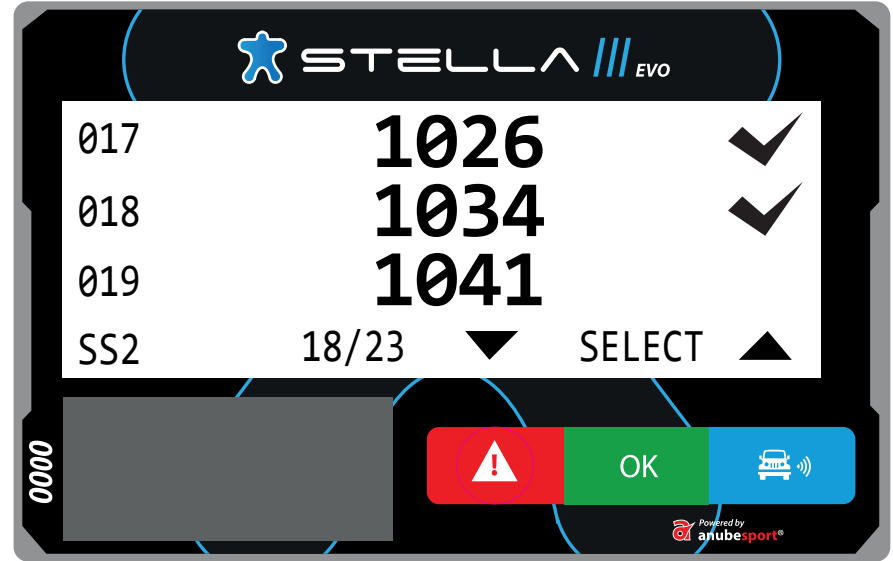

0000

! OK 📞

Powered by anubespport

LIST OF WAYPOINTS

OK

SETTING TRIP TO ZERO

OK

1 sec.