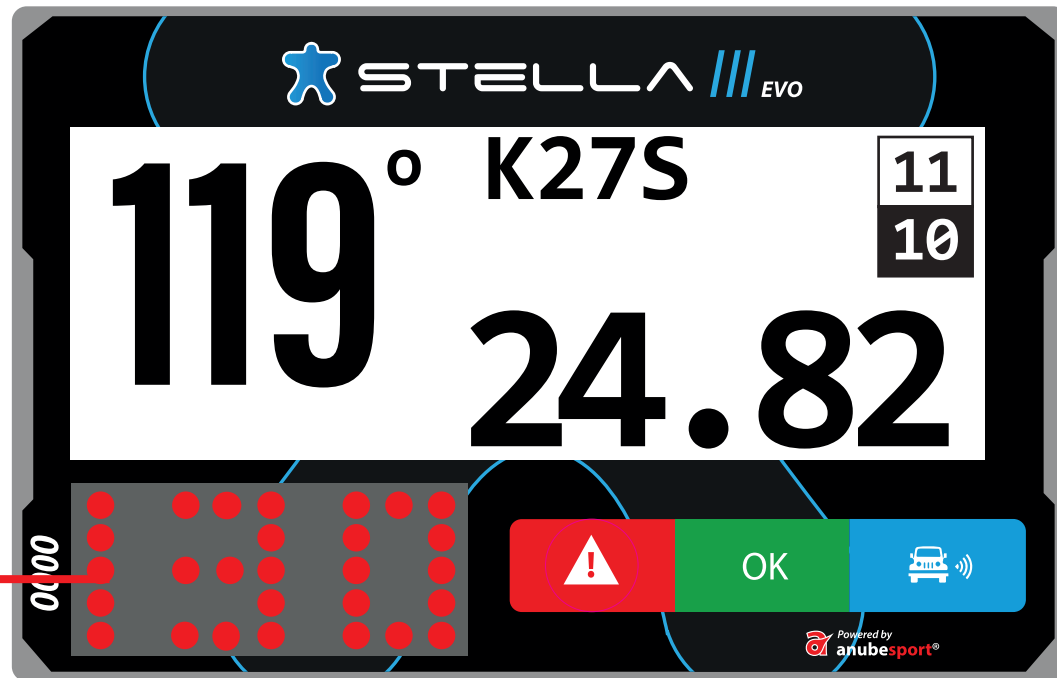

SPEED ZONE

SIGN HAS DISAPPEARED
End of speed zone

NEUTRALIZATION ZONE

TIME TO RESTART

NEUTRALIZATION ZONE

NEUTRALIZATION ZONE

COUNTDOWN
Last minute

NEUTRALIZATION ZONE

MAXIMUM SPEED ACCORDING TO THE CATEGORY

RED FLASHING speeding

MESSAGES

STELLA /// EVO

ARE YOU OK?

NO YES

0000

! OK 📞