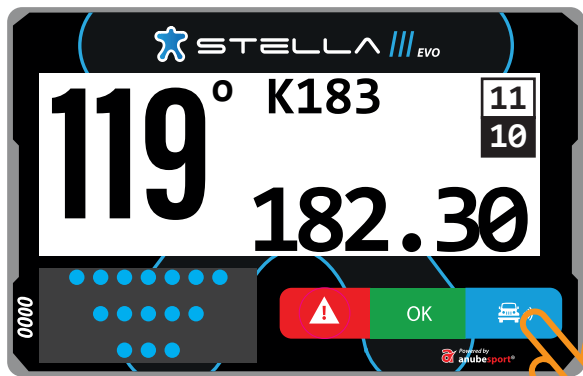

REQUEST MEDICAL ATTENTION IMMEDIATELY

REQUEST MEDICAL ATTENTION IMMEDIATELY

SOS

CAUTION VEHICLE STATIONARY

3 sec.

FIRE
NEED RESCUE
ABANDONED

DANGER 3 !!!

ALERTING 300m before an area marked on the roadbook as "Danger 3"

OVERTAKING / BLUE FLAG

FLASHING
Sending blue flag

**OVERTAKE
REQUEST**

OVERTAKING / BLUE FLAG

GREEN

Blue flag delivered for the vehicle ahead

FLASHING IN BLUE

Blue flag recived from faster competitor behind