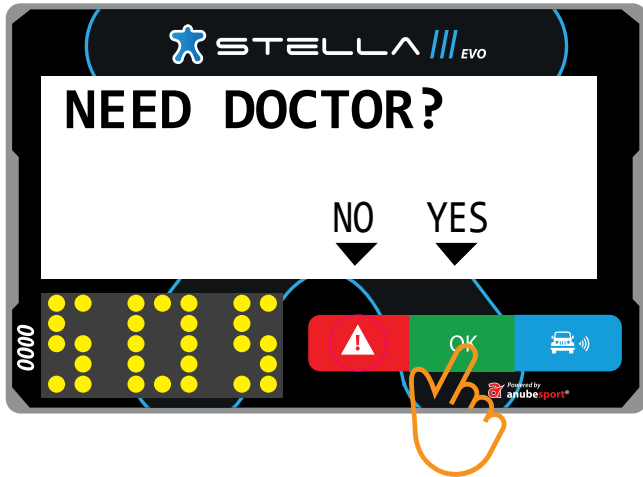

 STELLA 

 Powered by
anubesport[®]

MAIN SCREEN

WAYPOINT PROXIMITY

SPEED ZONE

SPEED
LIMIT

SPEED
LIMIT

CURRENT
SPEED

REQUEST MEDICAL ATTENTION IMMEDIATELY

REQUEST MEDICAL ATTENTION IMMEDIATELY

SOS

CAUTION VEHICLE STATIONARY

3 sec.

FIRE
NEED RESCUE
ABANDONED

DANGER 3 !!!

ALERTING 300m before an area marked on the roadbook as "Danger 3"

OVERTAKING / BLUE FLAG

FLASHING
Sending blue flag

**OVERTAKE
REQUEST**

OVERTAKING / BLUE FLAG

GREEN

Blue flag delivered for the vehicle ahead

FLASHING IN BLUE

Blue flag recived from faster competitor behind

OVERTAKING / BLUE FLAG

OVERTAKE ACCEPTED

BLUE STEADY

The competitor must facilitate the overtaking safely

ACCEPT OVERTAKING

SPEED ZONE

SPEED ZONE

SPEED ZONE