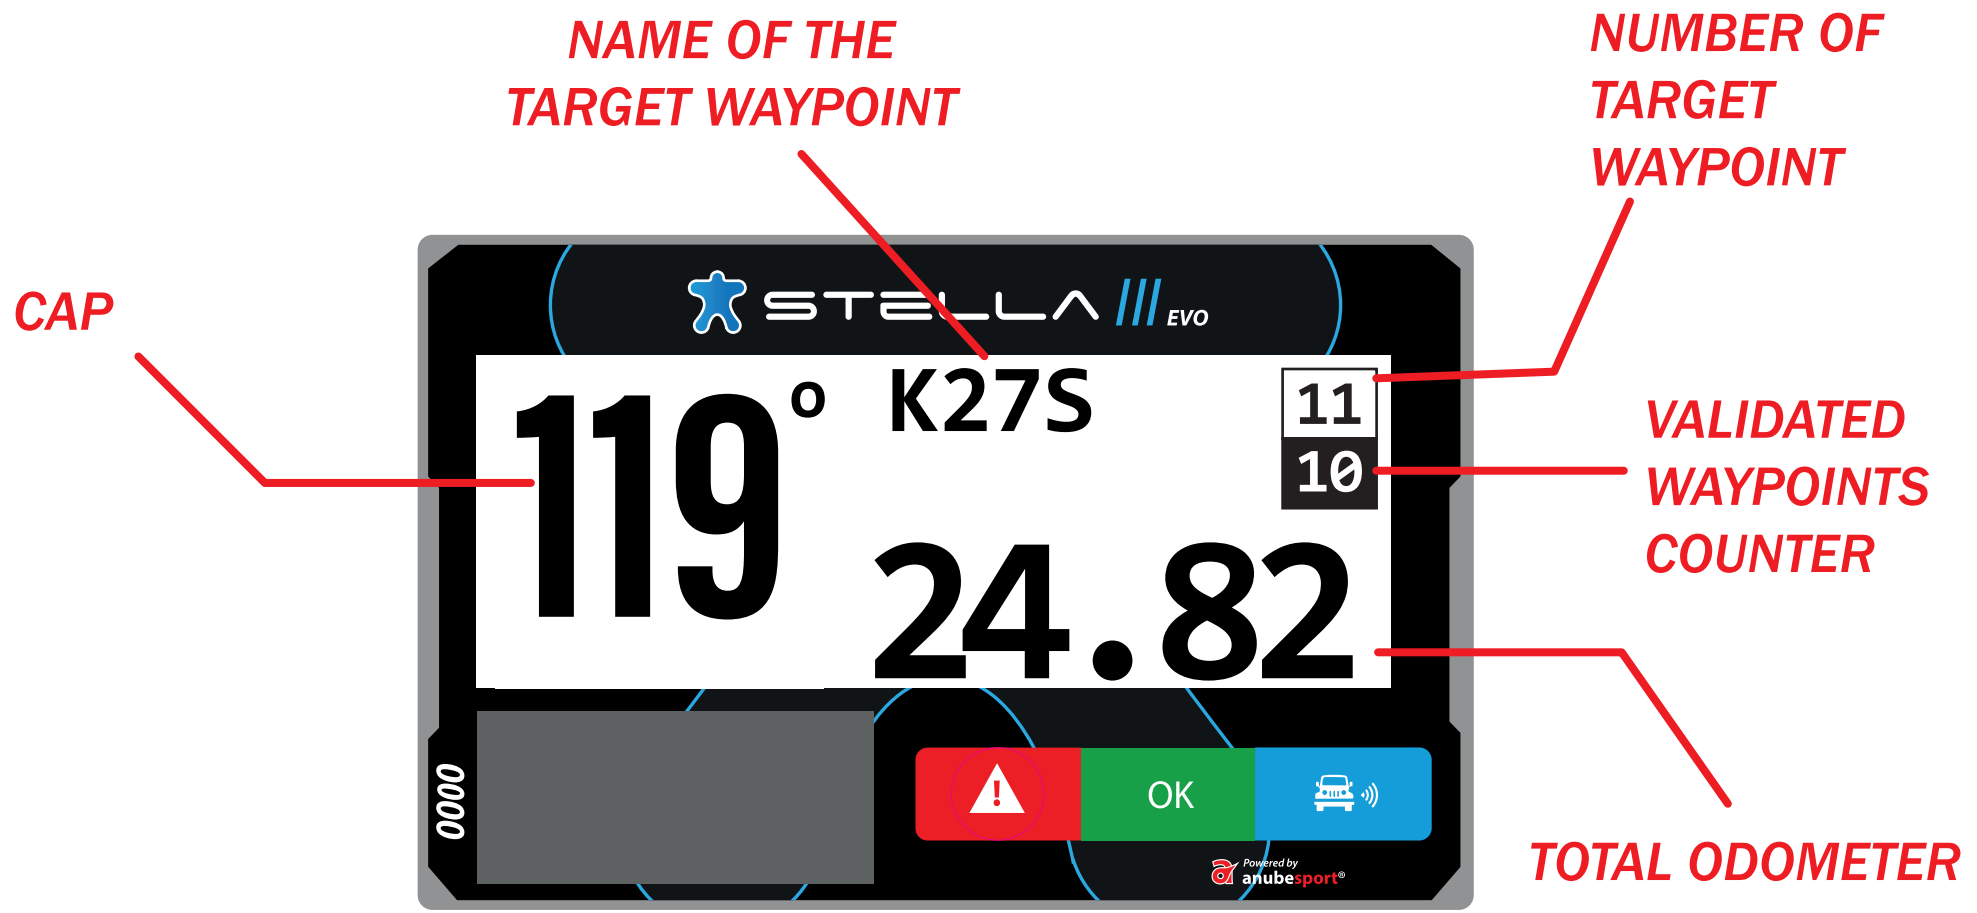

 STELLA 

 Powered by
anubesport[®]

MAIN SCREEN

WAYPOINT PROXIMITY

SPEED ZONE

SPEED
LIMIT

SPEED
LIMIT

CURRENT
SPEED