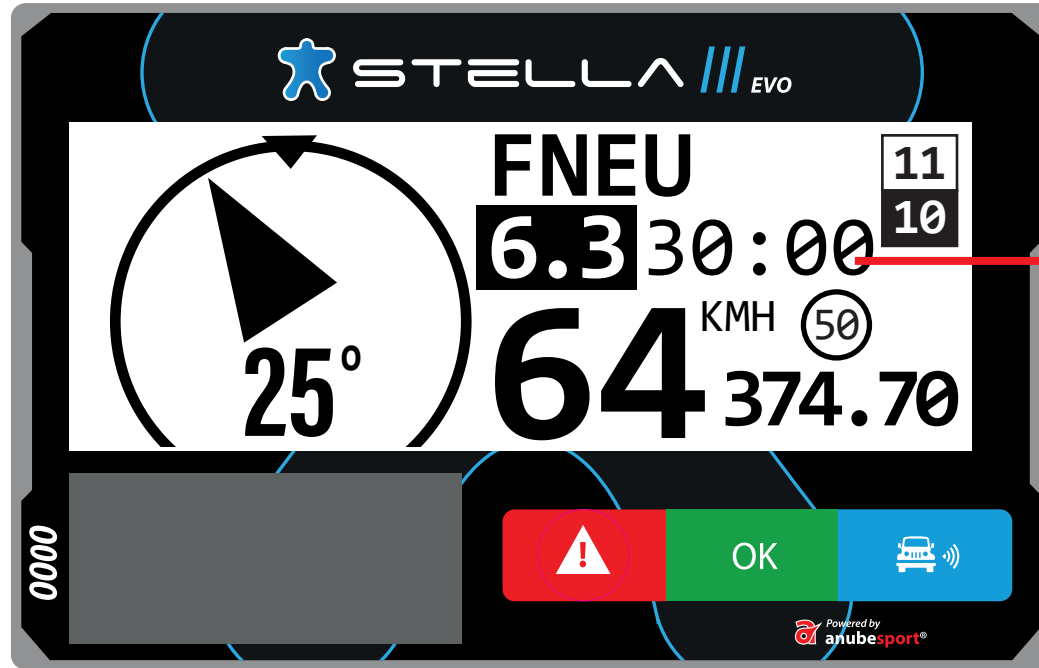

NEUTRALIZATION ZONE

TIME TO RESTART